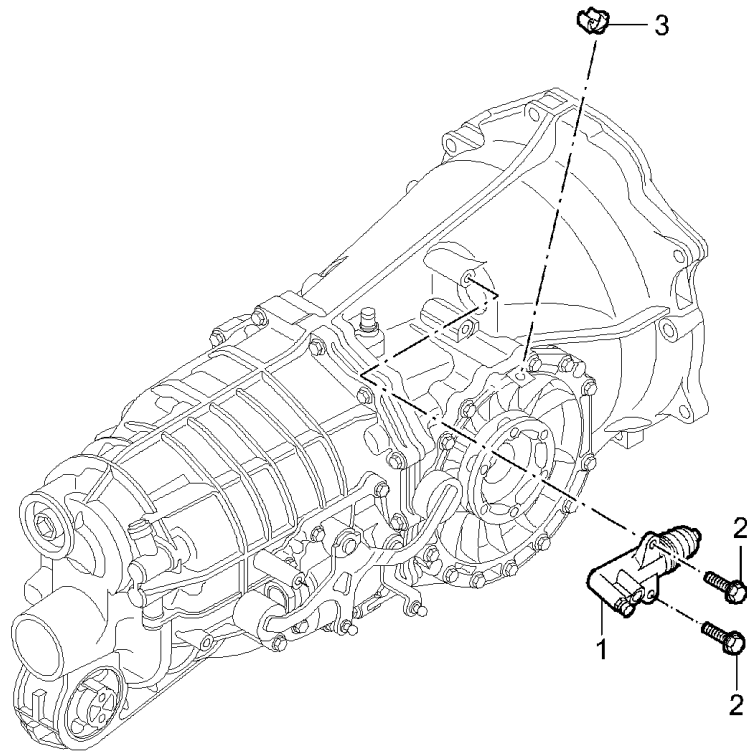

Model: 997 05

Model life 2005>>2008

Model: 997 05

Model life 2005>>2008

Pos	Part Number	Description	Remark	Qty	Model
		Clutch release			G9701, G9731
		Clutch slave cylinder			
1	997 116 237 03	Clutch slave cylinder		1	
2	900 378 033 09	Hexagon bolt		2	
		M 8 X 30			
3	999 507 586 40	Cable holder		1	