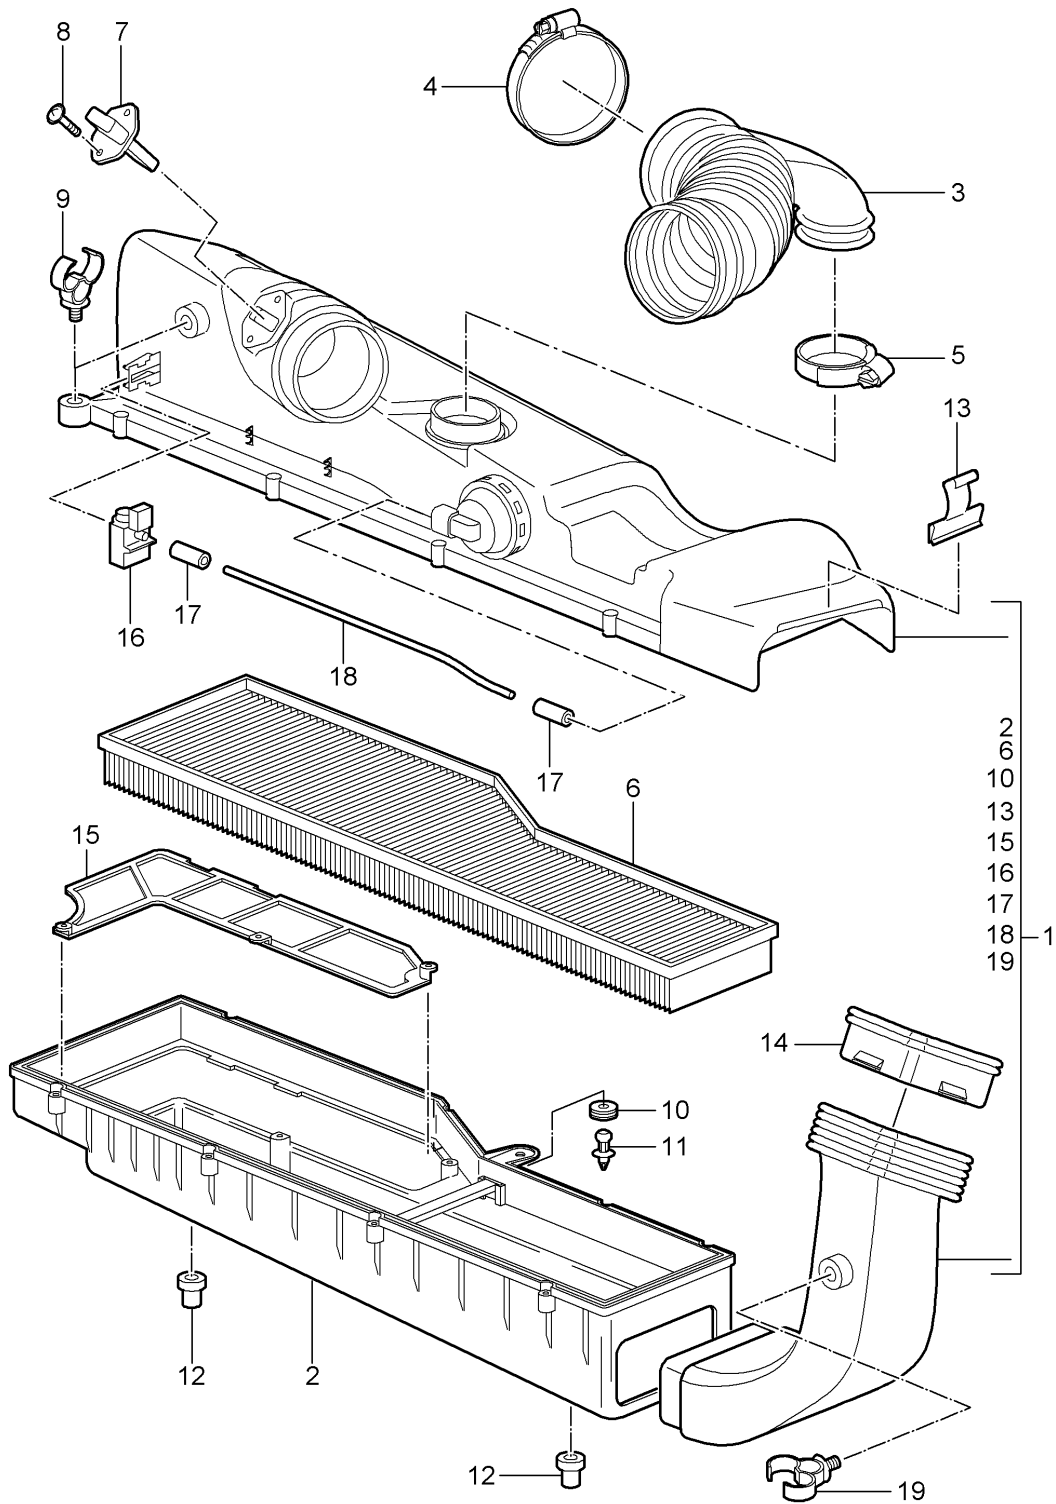

Model: 997 05

Model life 2005>>2008

Pos	Part Number	Description	Remark	Qty	Model
1	997 110 023 00	Air filter Air filter Discontinued part		1	9605
(1)	997 110 923 01	Air filter		1	
2	997 110 122 01	air cleaner, lower part		1	
3		Air guide see illustration:	107-000	1	
4	999 512 016 00	Hose clamp 80 - 100		1	
5	999 512 636 00	Hose clamp 40 - 60		1	
6	996 110 131 52	Air filter element		1	
7	986 606 125 01	Air mass meter		1	
8	999 919 160 07	fillister hd. bolt M 5 X 20		2	
9	999 507 544 40	Cable holder		2	
10	999 702 246 40	Grommet 12 X 17		1	
11	997 110 137 01	Clip		1	
12	999 703 478 40	bush		1	
13	997 110 237 00	Clip for air cleaner housing Discontinued part		1	
13	997 110 237 01	Clip for air cleaner housing		1	
14	997 110 250 00	Sealing bellows		1	
15	997 110 240 00	Frame		1	
16	999 511 240 40	Cable holder 11,0 - 18		1	

Model: 997 05

Model life 2005>>2008