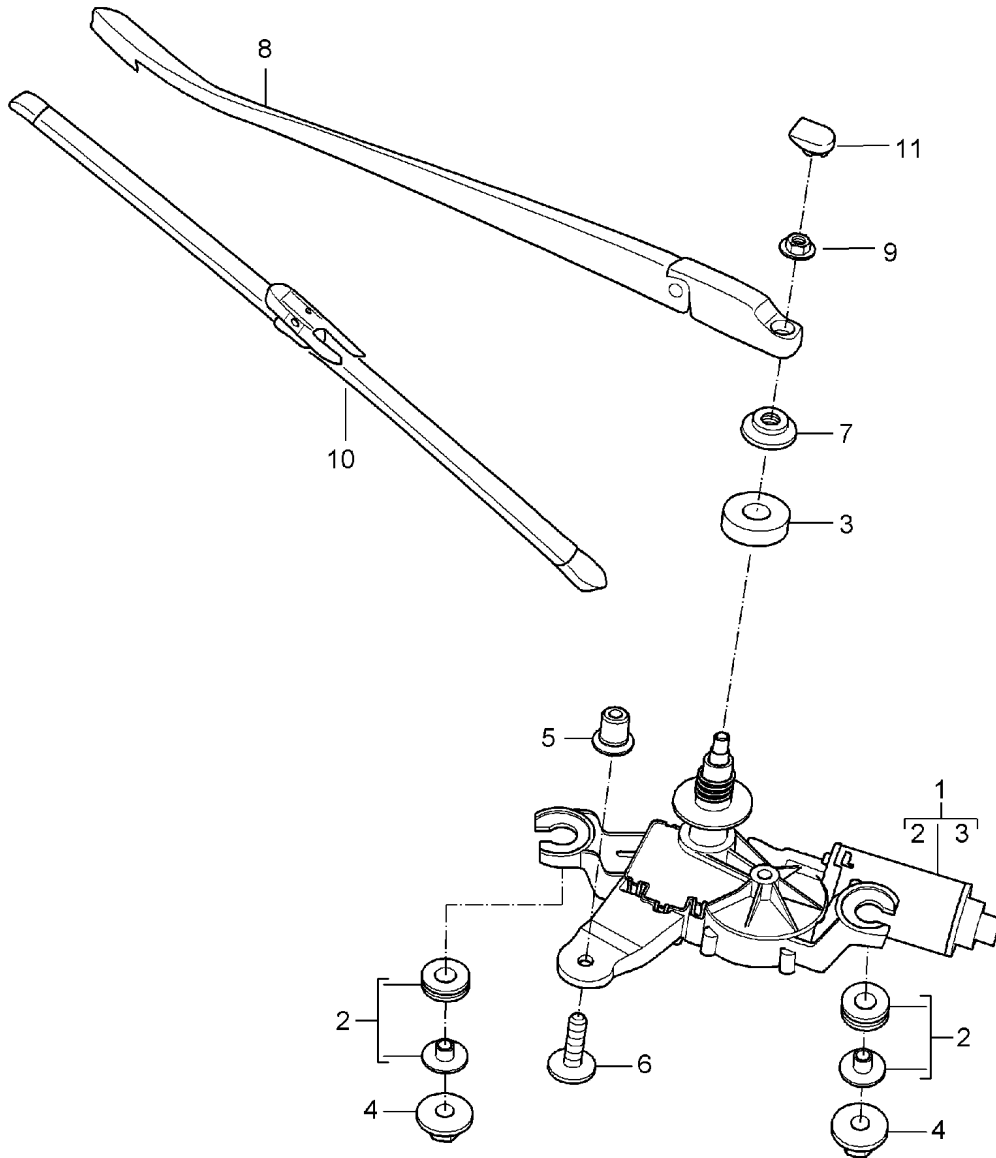

Model: 997 05

Model life 2005>>2008

Model: 997 05

Model life 2005>>2008

Pos	Part Number	Description	Remark	Qty	Model
		Rear window wiper			PR:425
1	997 628 080 00	Wiper motor		1	COUPE
(1)	996 628 090 01	Wiper motor		1	TARGA
2	997 628 908 00	repair set		1	
		comprising:			
-		Grommet		2	
-		bush		2	
3	997 628 910 00	seal ring		1	
4	999 076 078 01	Hexagon nut		2	
		M 6			
5	999 500 078 00	press insert nut		1	
6	999 073 468 01	Bolt with washer		1	
		M 6 X 22 SC			
7	997 628 273 00	Grommet		1	
8	997 628 169 00	Wiper arm		1	COUPE
(8)	997 628 159 00	Wiper arm		1	TARGA
9	900 377 003 03	Hexagon nut		1	
10	997 628 189 00	wiper blade	rear	1	
11	997 628 122 00	Cover cap		1