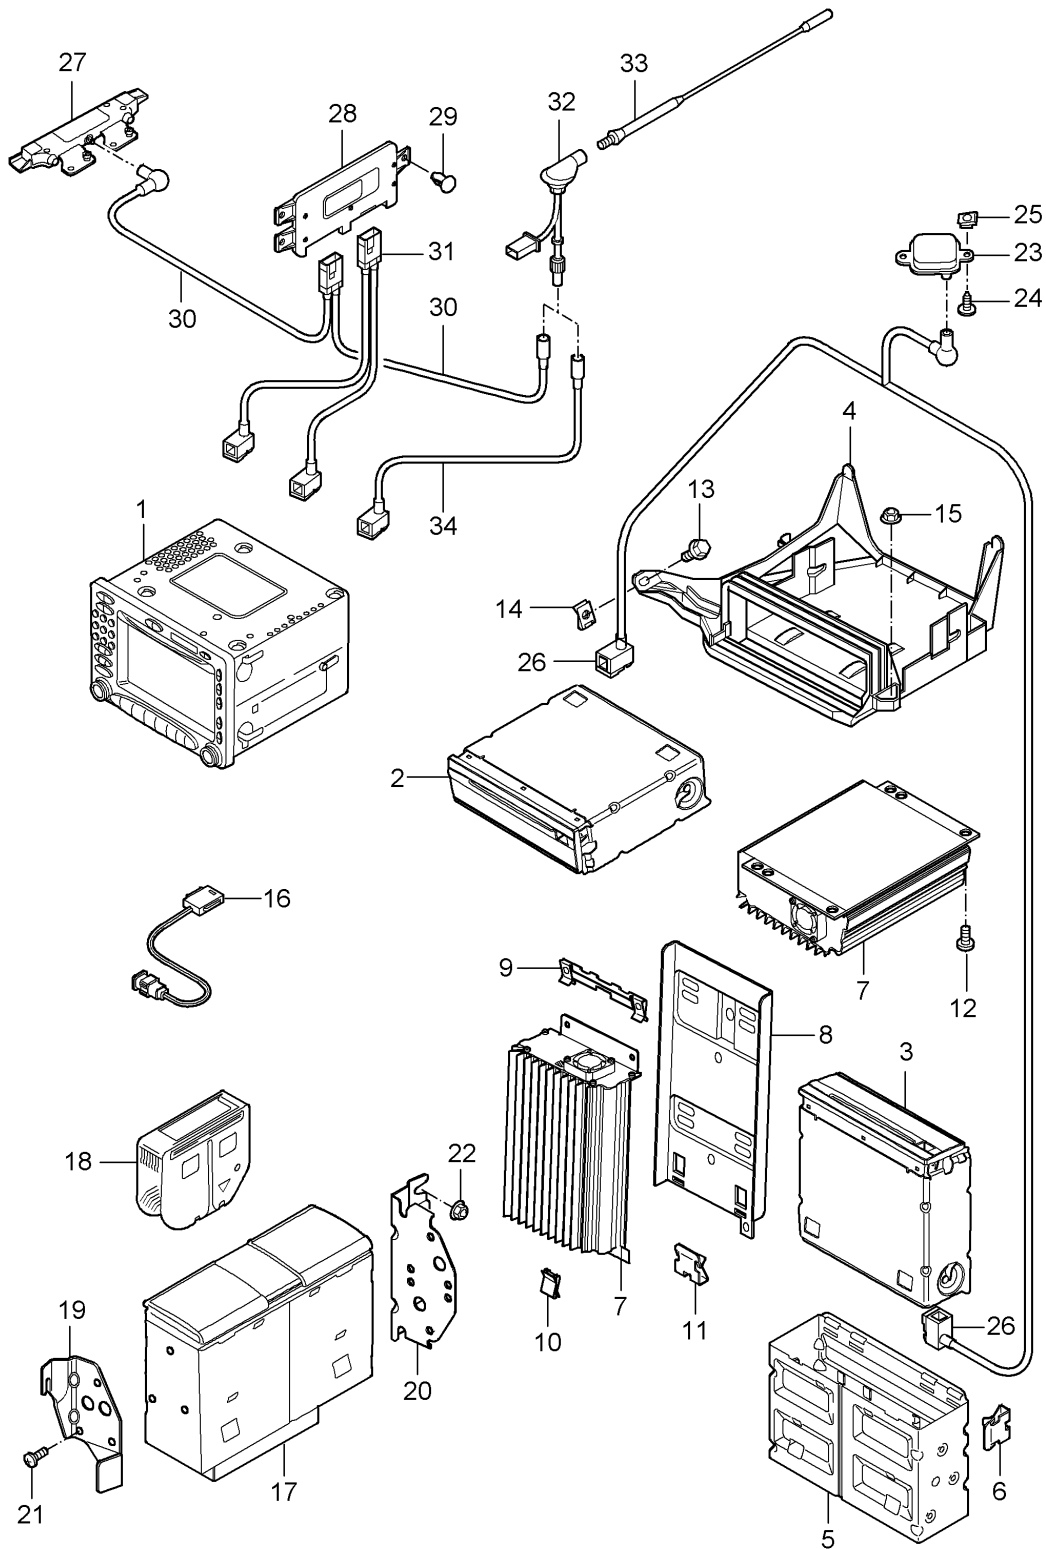

Model: 997 05

Model life 2005>>2008