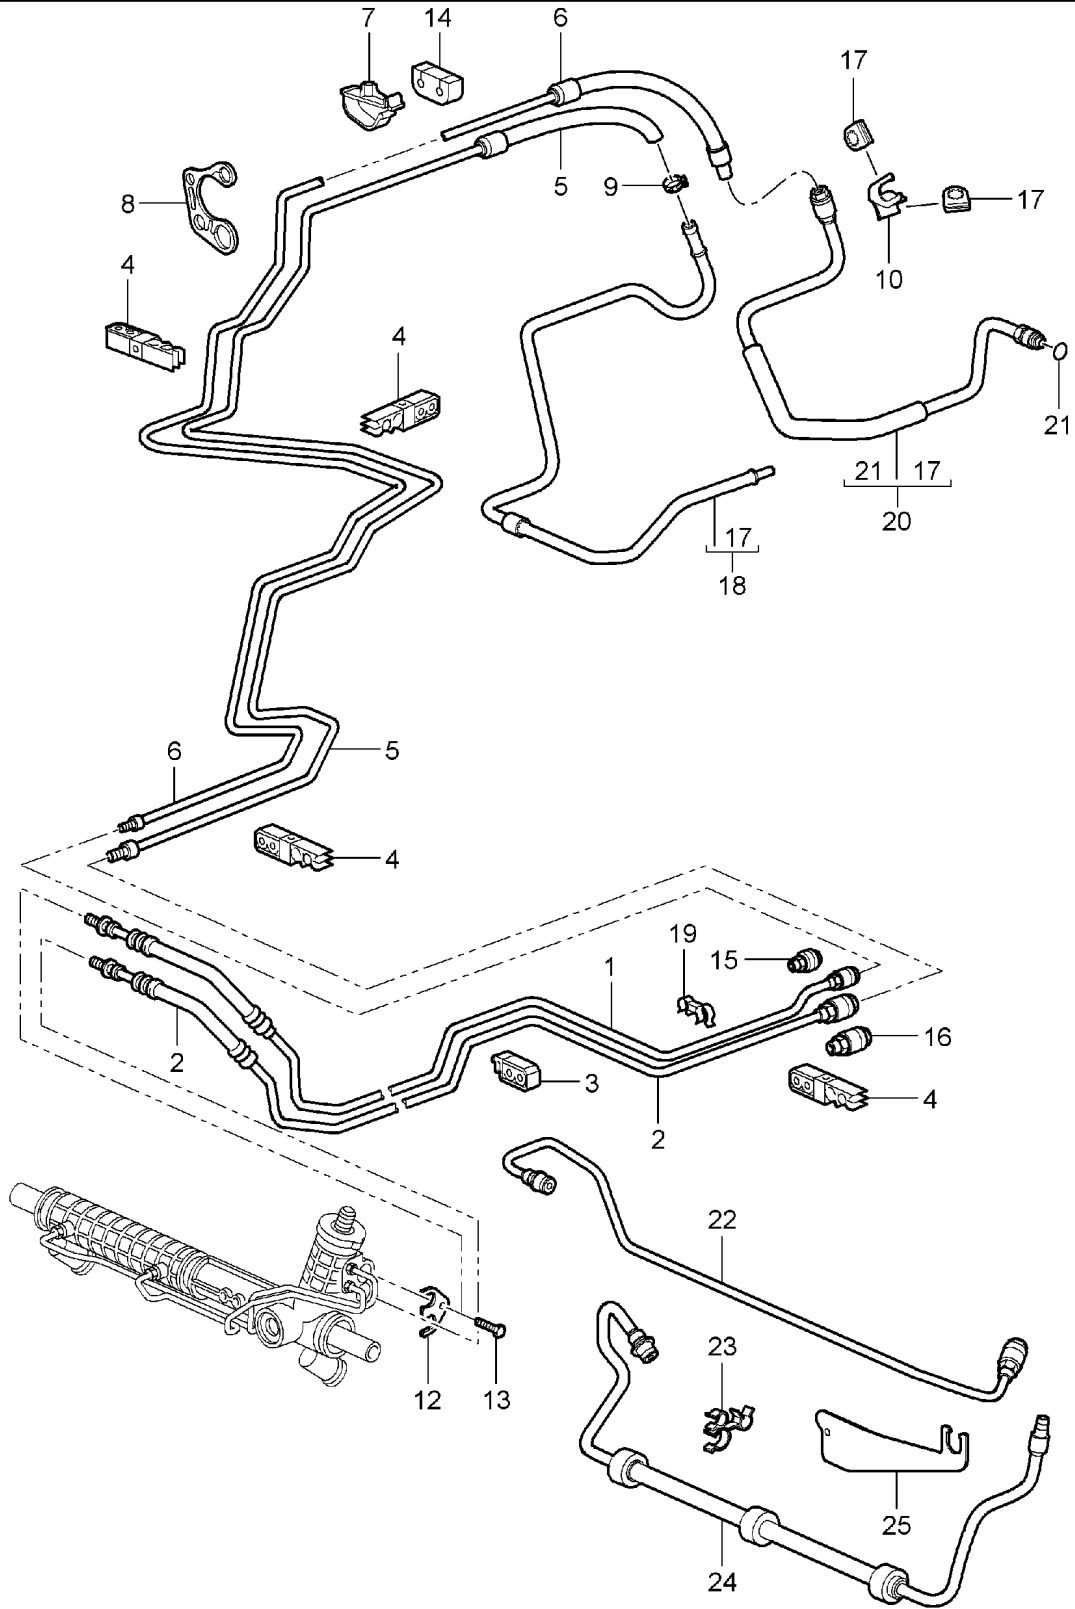

Model: 997 05 Model life 2005>>2008

Pos	Part Number	Description	Remark	Qty	Model
1	997 347 011 04	Power steering Steering gear Steering parts Steering gear Power steering D >> - MJ 2007 Discontinued part		1	PR:098
(1)	997 347 011 05	Steering gear Power steering D >> - MJ 2007		1	PR:098
(1)	997 347 011 06	Steering gear Power steering D - MJ 2008>>		1	PR:098
(1)	997 347 012 03	Steering gear Power steering D >> - MJ 2007 Discontinued part		1	PR:099
(1)	997 347 012 04	Steering gear Power steering D >> - MJ 2007		1	PR:099
(1)	997 347 012 05	Steering gear Power steering D - MJ 2008>>		1	PR:099
-	996 347 110 02	Clip pinion Steering gear Only for 997.347.011.04 997.347.012.03		1	
2	997 347 191 00	Bellows		2	
3	996 347 293 04	clamping ring		2	
4	997 347 373 00	seal ring		2	
5	999 512 693 09	clamping ring		2	
6	997 347 322 00	Joint D >> - MJ 2007		2	
(6)	997 347 322 01	Joint D - MJ 2008>>		2	
7	999 034 037 09	Hexagon nut M 14 X 1,5		2	
8	996 347 131 04	Track rod		2	
9		see illustration, item:	401-000,2	2	
10	900 378 100 01	Hexagon bolt AM 10 X 45		2	
11	999 084 449 09	Locknut M 12 X 1,5		2	

Model: 997 05

Model life 2005>>2008