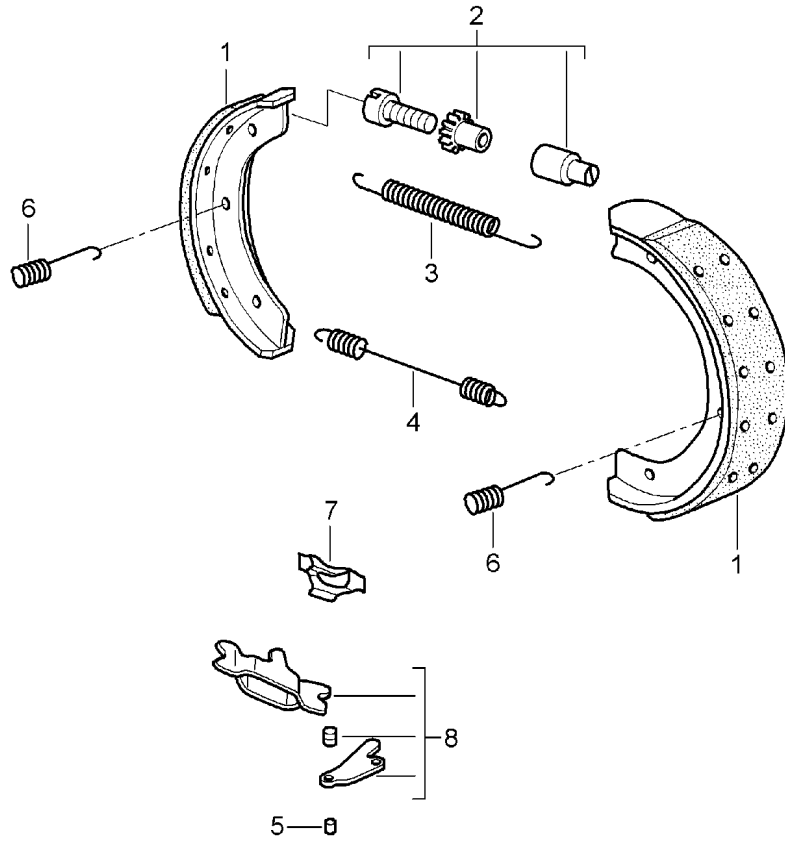

Model: 997 05

Model life 2005>>2008