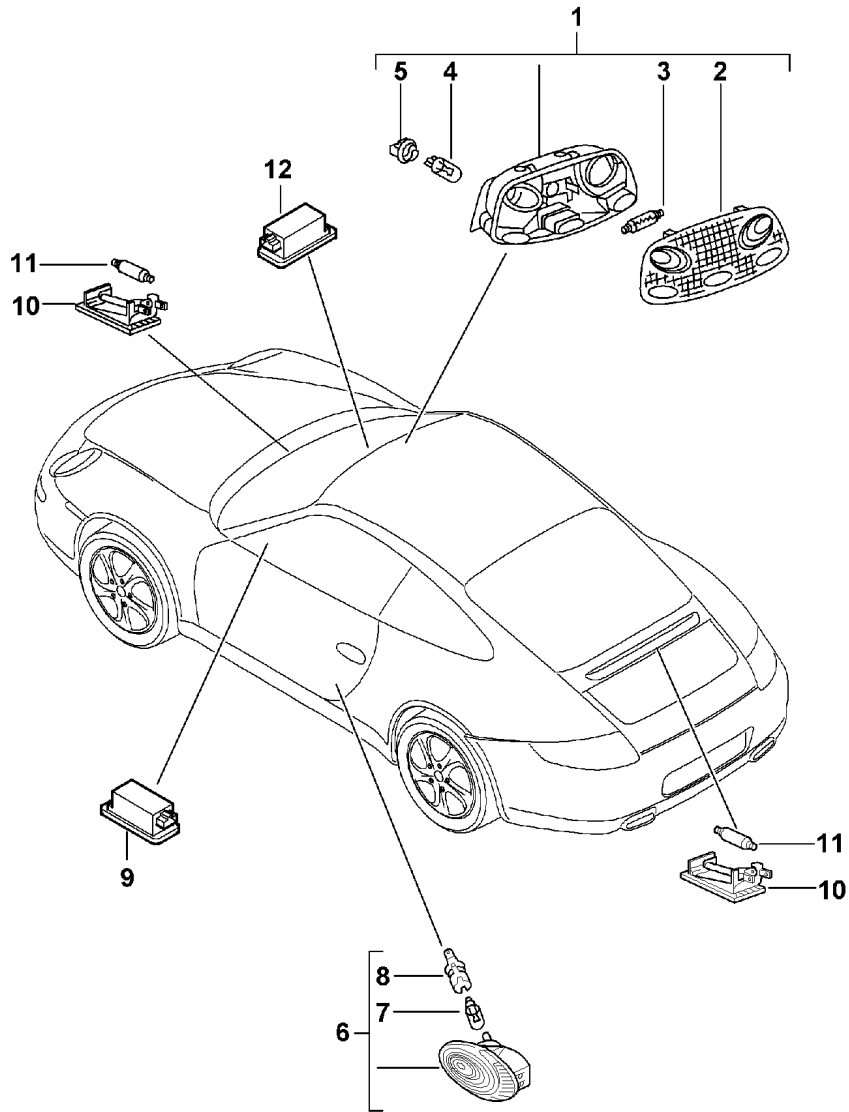

Model: 997 05

Model life 2005>>2008

Pos	Part Number	Description	Remark	Qty	Model
10	955 618 237 01	M 6 X 12 Z2 Alarm horn		1	PR:536
11	997 637 419 01	Bracket		1	PR:536
12	900 380 015 01	Hexagon nut M 6		1	PR:536
13	997 618 265 00	Control unit		1	PR:521,536
		with:			
14	999 591 742 01	Tilt angle sensor panel nut 4,2		2	PR:521,536
15	999 073 155 09	panel screw 4,2 X 13		2	PR:521,536
16	9P1 998 003 A	Wire set Modification kit Signal horn		1	

Model: 997 05

Model life 2005>>2008