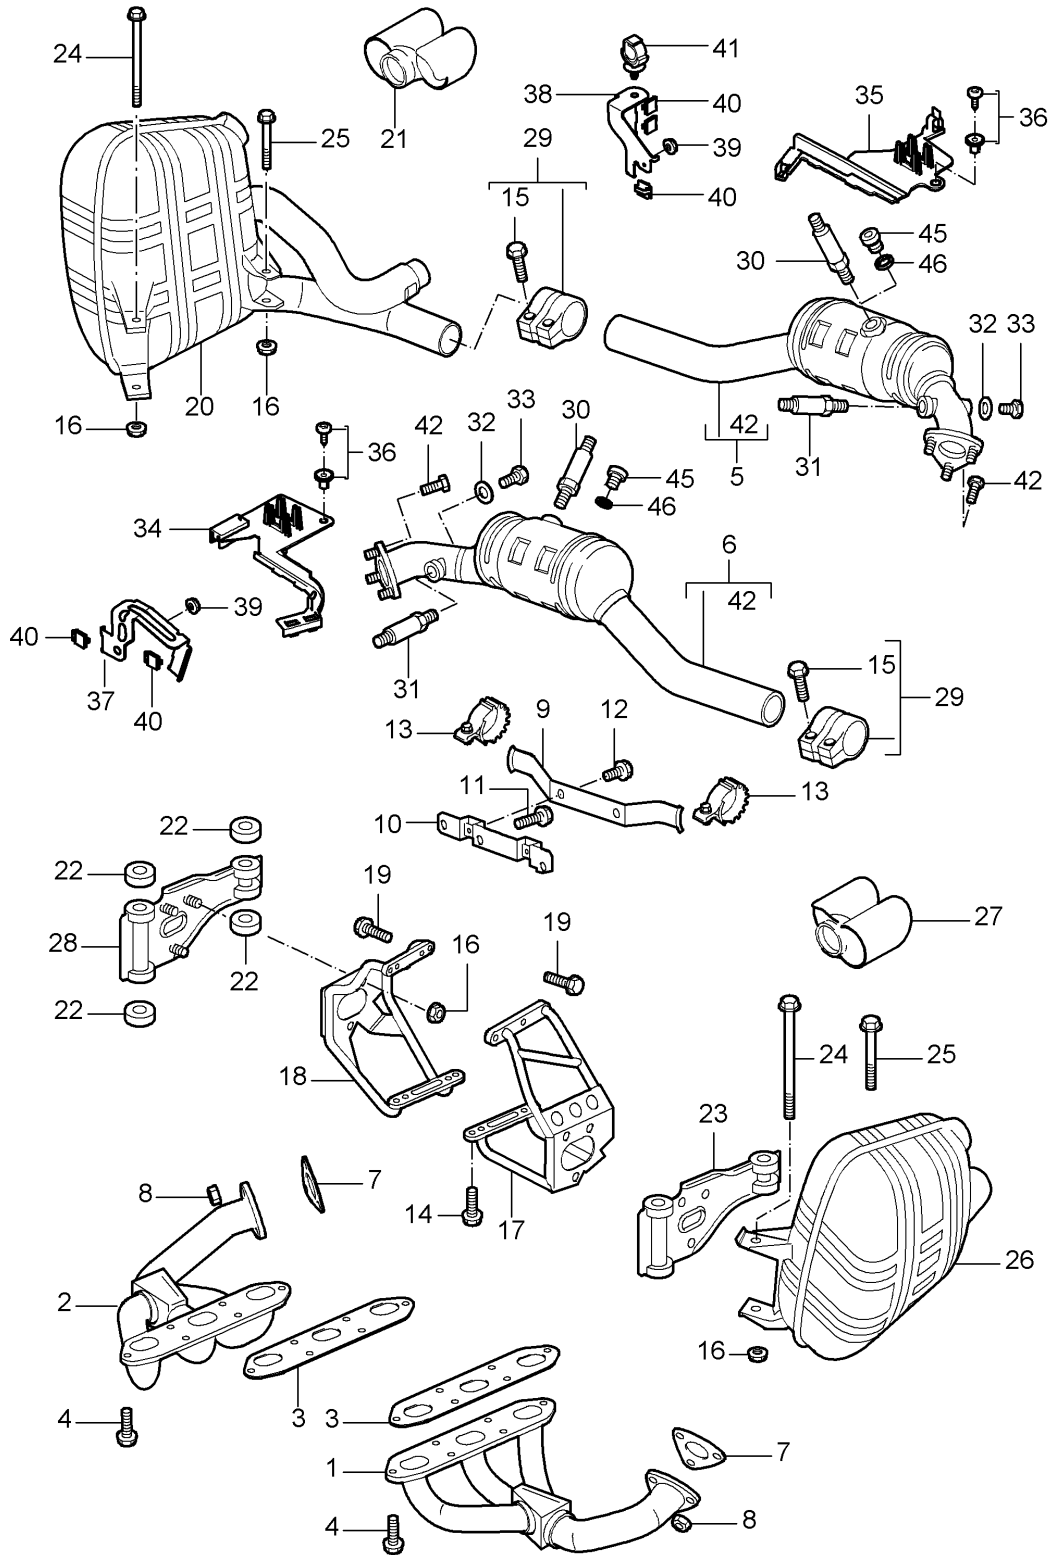

Model: 997 05

Model life 2005>>2008

Pos	Part Number	Description	Remark	Qty	Model
40	999 651 386 02	Cable clamp D >> - MJ 2005 Discontinued part		6	
40	999 651 386 01	Cable clamp		6	
(40)	999 651 394 40	Cable holder D - MJ 2006>>		4	
41	999 511 239 40	Cable holder D >> - MJ 2005		1	
42	900 075 365 02	Screw M 8 X 30		X	
45	900 219 015 00	sealing plug M 18 X 1,5 Deleted Lambda probe After Catalytic converter		2	
46	900 123 009 20	seal ring 18 X 24 Deleted Lambda probe After Catalytic converter		2	

Model: 997 05

Model life 2005>>2008