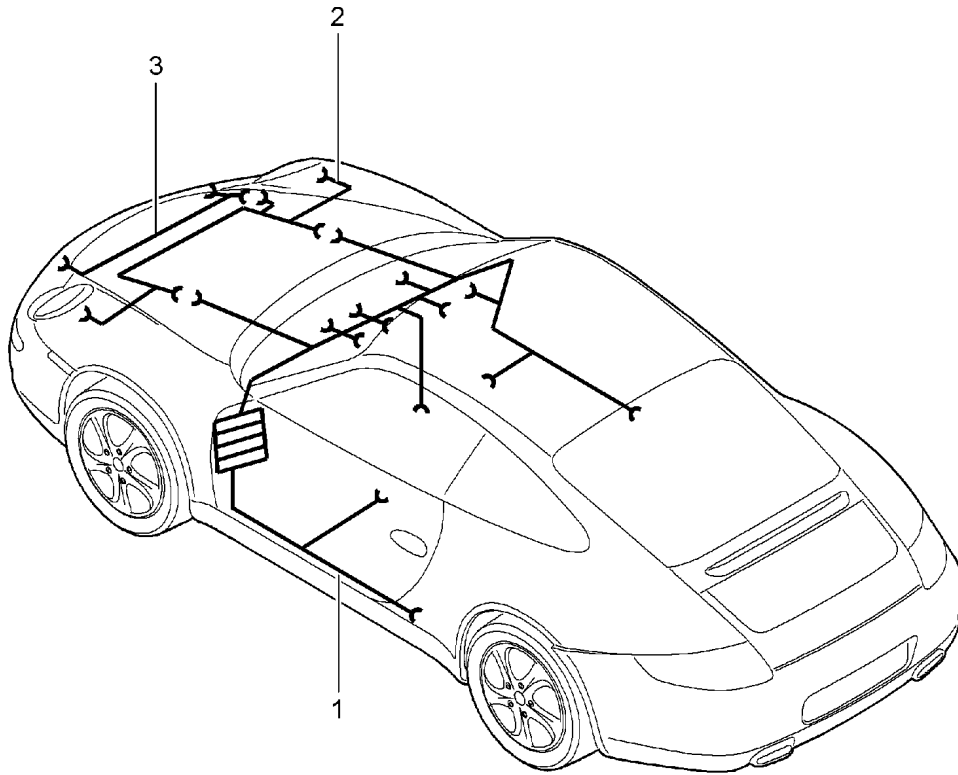

Model: 997 05 Model life 2005>>2008

Pos	Part Number	Description	Remark	Qty	Model
20	997 603 012 JX	Alternator with: pulley Freewheel D >> - MJ 2006		1	PR:480 -"CN."
20	997 603 022 05	Alternator with: pulley Freewheel D - MJ 2007>>		1	PR:480
20	997 603 022 EX	Alternator with: pulley Freewheel D - MJ 2007>>		1	PR:480 -"CN."
21	996 603 151 55	pulley without: Freewheel		1	PR:249
(21)	997 603 154 00	pulley with: Freewheel		1	PR:480
22	N 012 016 1	spring ring B 16		1	
23	900 034 013 01	Hexagon nut M 16 X 1,5		1	
-	996 603 113 00	Protective cap for 3-phase alternator		1	PR:249
-	996 603 153 50	Protective cap		1	PR:480
-		Fasteners Alternator			
-	900 385 097 01	Torx screw BM 10 X 35		1	
-	900 385 092 04	Torx screw BM 10 X 145		1	
24	900 377 003 03	Hexagon nut M 8		3	
25	900 377 010 01	Hexagon nut M 6		1	
26	997 610 916 00	repair set Screw bolt Power distributor comprising: Screw bolt Nut Seal label		1 1 1 1 2 1	

Model: 997 05

Model life 2005>>2008