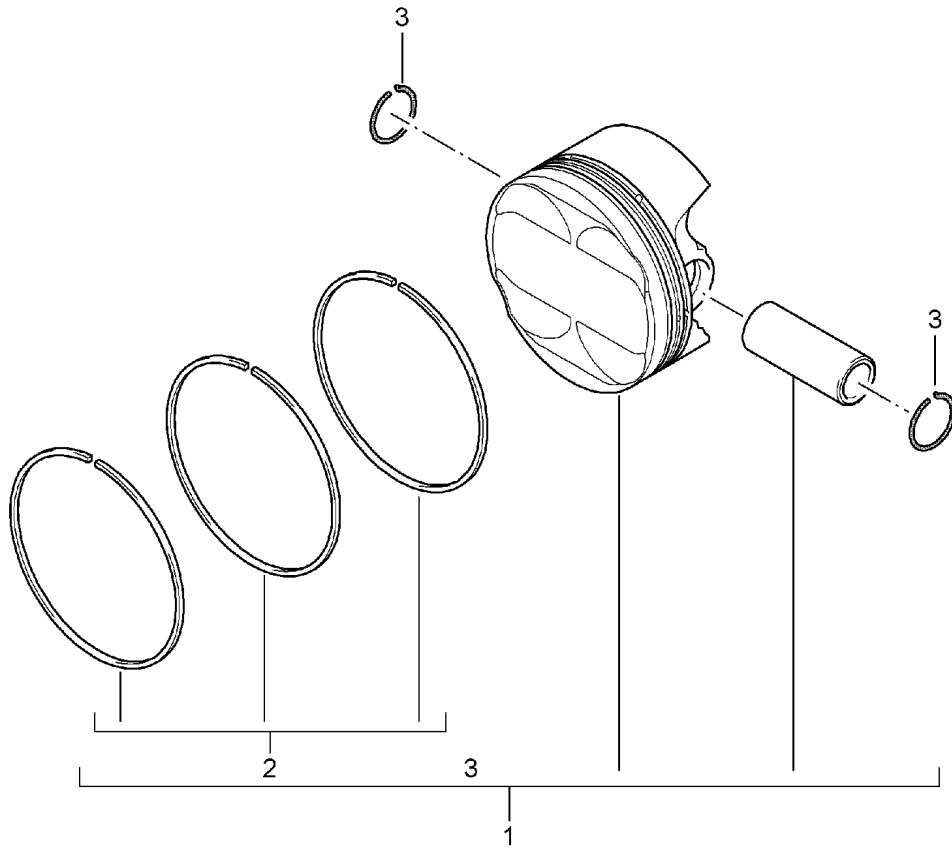

Model: 997 05

Model life 2005>>2008

Model: 997 05 Model life 2005>>2008

Pos	Part Number	Description	Remark	Qty	Model
1	997 103 030 30	piston piston Tolerance range X Identification: >> >> -		6	9701,9605 9701
1	997 103 030 31	536 - 542 G piston Tolerance range X Identification: >> >>		6	9701
(1)	996 103 052 19	+ 542 - 548 G piston Tolerance range X Identification: >> >> -		6	9605
(1)	996 103 052 20	525 - 530 G piston Tolerance range X Identification: >> >> +		6	9605
2	997 103 053 05	531 - 536 G 1 set: piston rings		6	9701
(2)	996 103 053 04	1 set: piston rings		6	9605
3	996 103 141 03	Securing ring		12