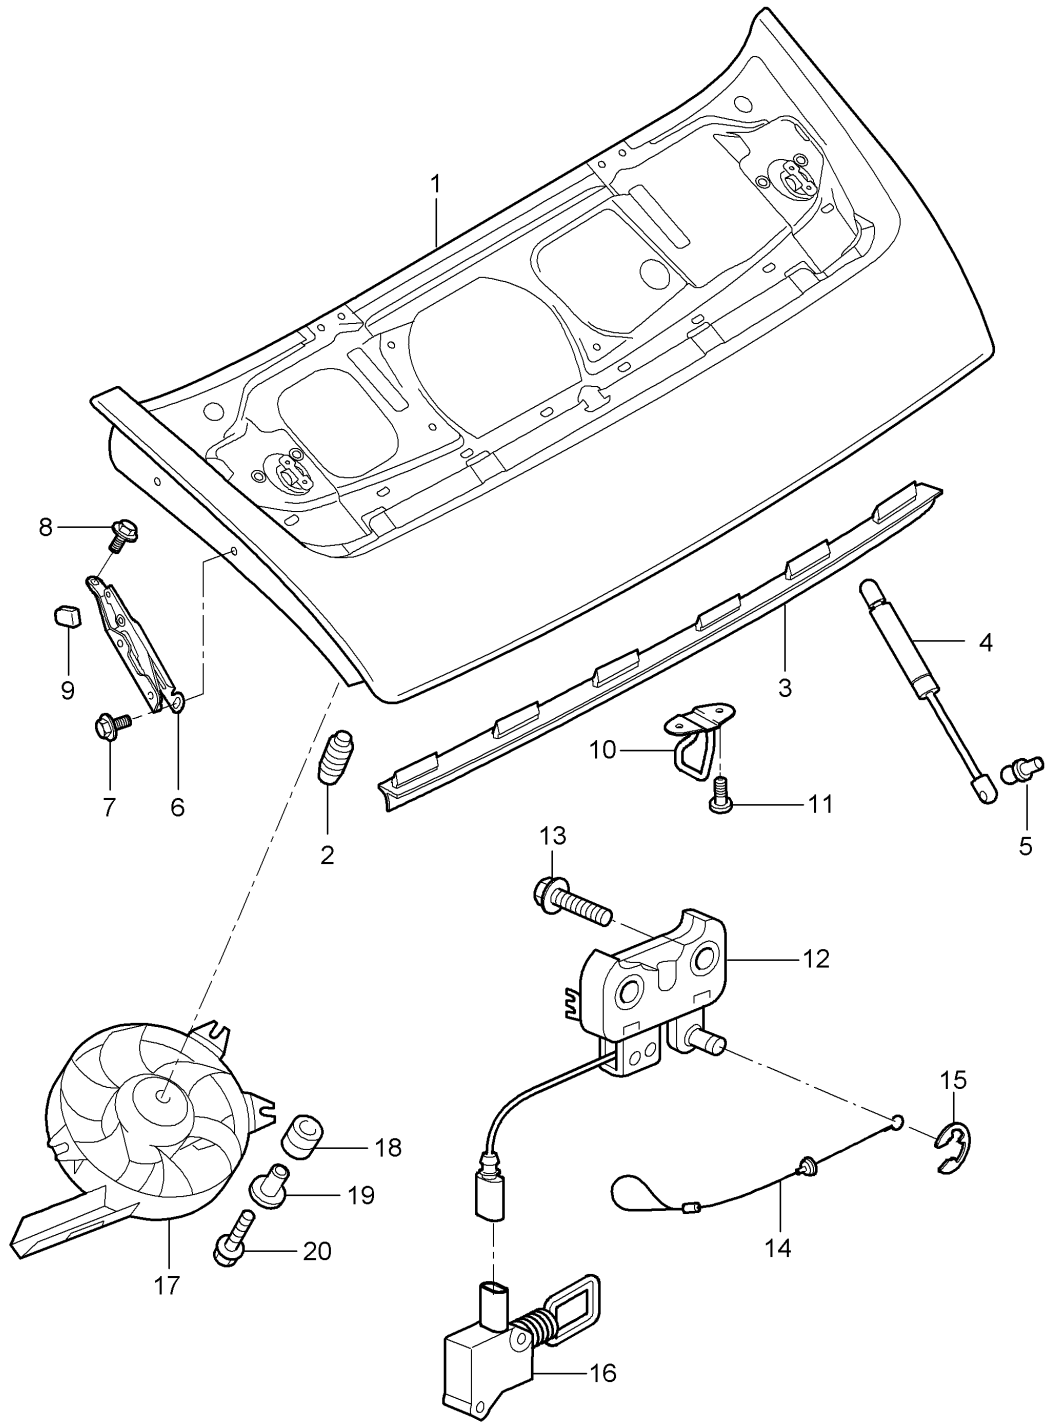

Model: 997 05

Model life 2005>>2008

Pos	Part Number	Description	Remark	Qty	Model
1	997 511 011 00	Cover	front	1	
	997 511 011 00 GRV	Cover primed			
2	997 511 551 01	Gas filled strut		2	
3	997 511 151 00	Hinge	left	1	
		Discontinued part			
3	997 511 151 01	Hinge	left	1	
(3)	997 511 152 00	Hinge	right	1	
		Discontinued part			
(3)	997 511 152 01	Hinge	right	1	
4	999 073 357 09	fillister hd. bolt M 6 X 12		4	
5	999 073 348 09	fillister hd. bolt M 6 X 20		4	
6	997 511 051 00	Lock upper part		1	
7	999 073 350 04	flat round head bolt M 6 X 16		2	
8	997 511 053 00	Lock lower part		1	
9	997 613 206 00	Micro switch		1	
10	900 075 466 09	Bolt with washer M 6 X 16		2	
11	997 511 611 00	Seal		1	
12	999 703 140 40	Rubber buffer		2	
13	997 504 811 02	Cover panel Discontinued part		1	
	997 504 811 02 FMT	Satin black			
13	997 504 811 03	Cover panel		1	
	997 504 811 03 FMT	Satin black			
14	999 902 049 40	Velcro fastener		4	
15	996 511 653 00	Cover		1	
16	997 511 117 00	throttle control element		1	
(23)	997 572 465 02	Cover panel	left	1	
	997 572 465 02 02A	Black			
23	997 572 466 02	Cover panel	right	1	
		Wing			
	997 572 466 02 02A	Black			
24	999 902 052 40	Velcro fastener		4	
		Cover 20 X 20			
25	999 902 051 40	Velcro fastener		4	
		Wing 20 X 20			

Model: 997 05

Model life 2005>>2008