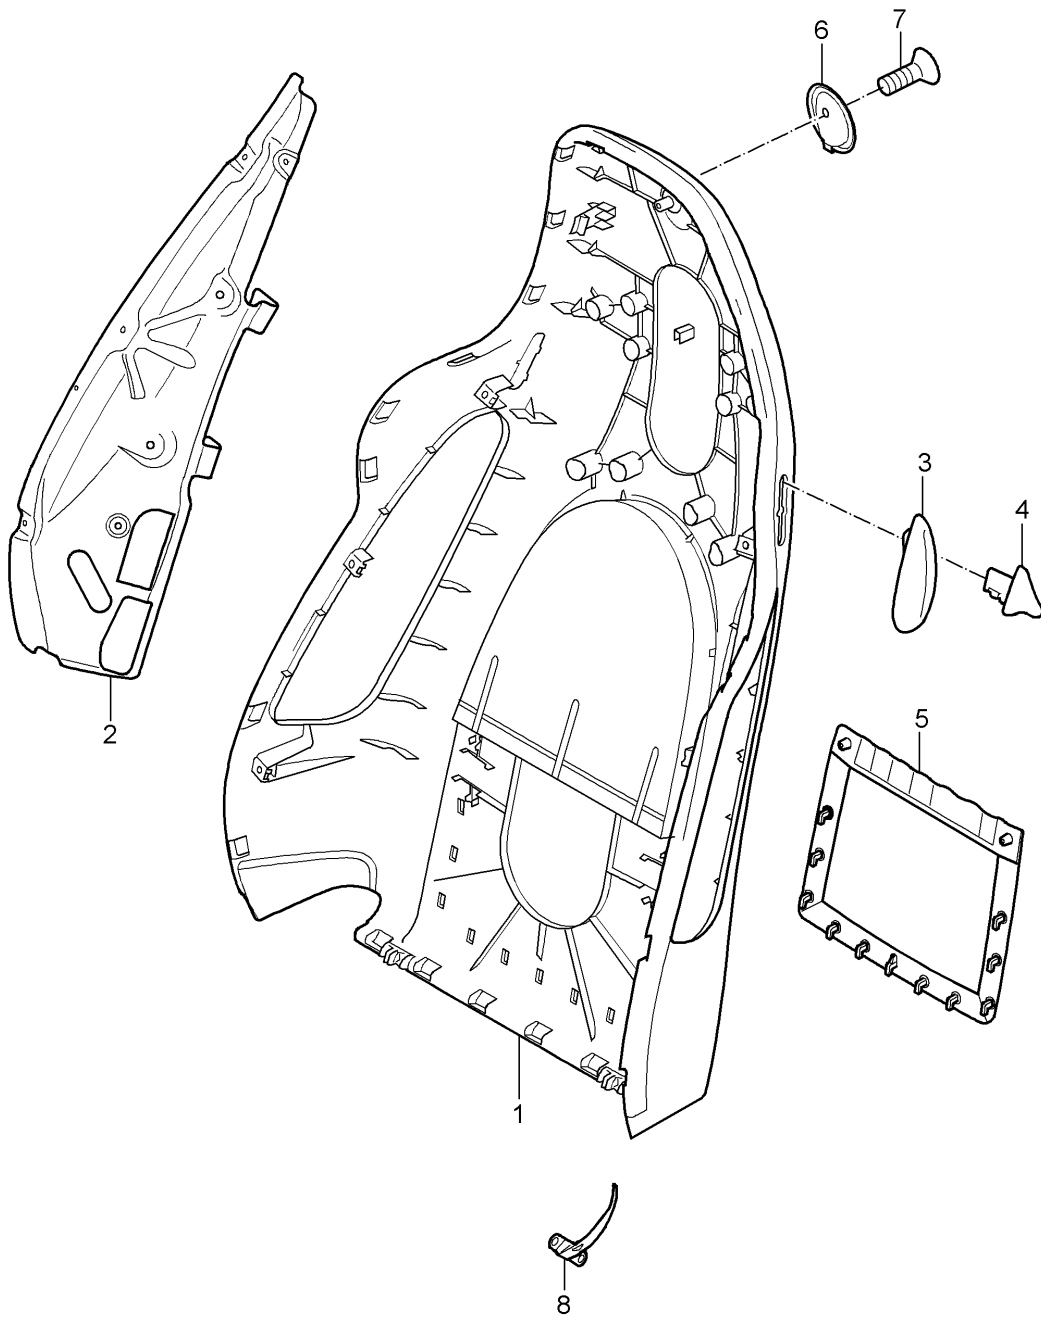

Model: 997 05

Model life 2005>>2008