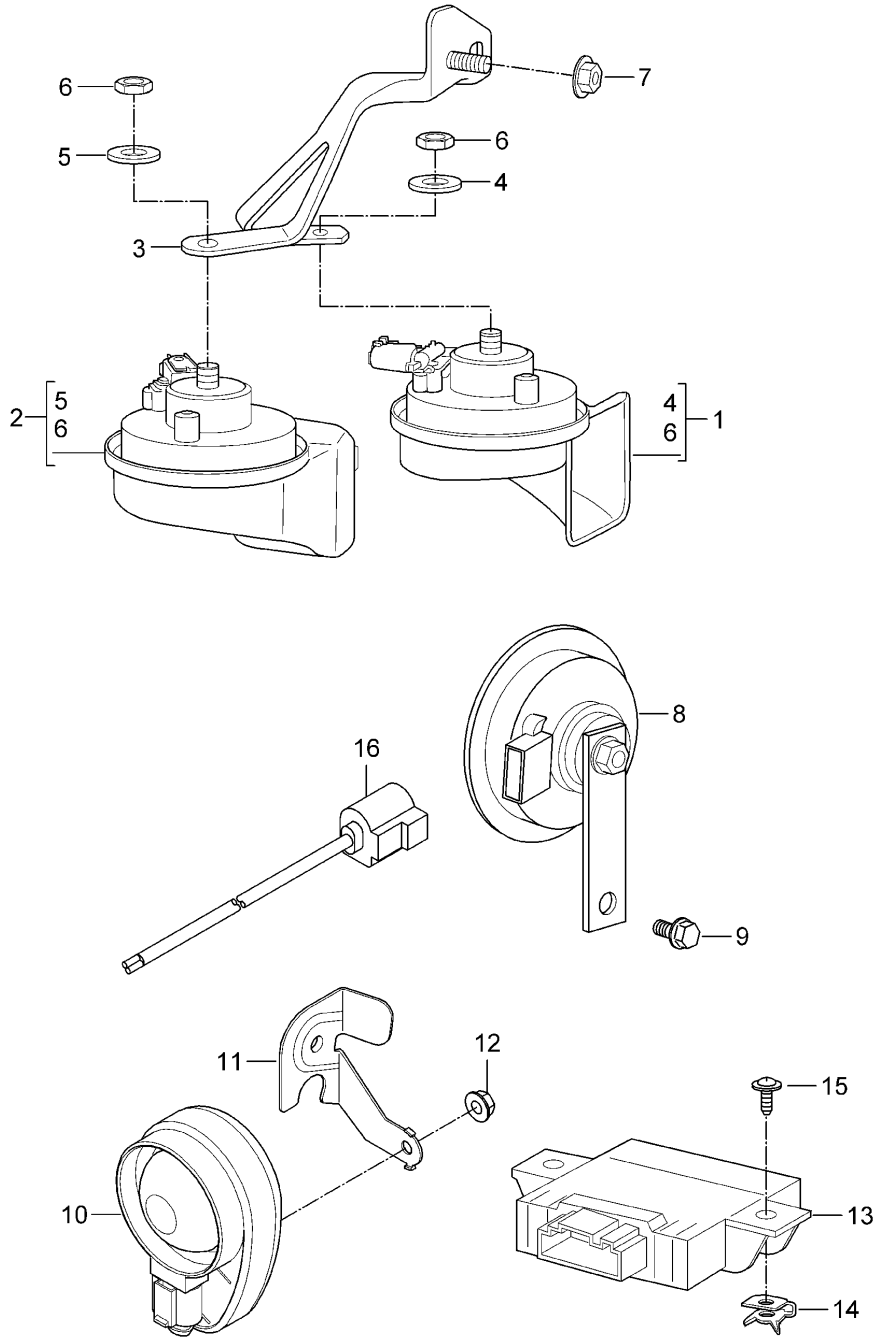

Model: 997 05

Model life 2005>>2008

Model: 997 05 Model life 2005>>2008

Pos	Part Number	Description	Remark	Qty	Model
1	997 635 206 03	Fanfare Signal horn alarm system		1	
1	997 635 206 04	Fanfare High-pitched Discontinued part		1	
1	997 635 216 00	Fanfare High-pitched No longer use the part here		1	
-	997 612 947 00	Adapter cable see Technical information GR.9 NR.100/13 KD-NR.9050		1	
2	997 635 205 03	Fanfare Low-pitched Discontinued part		1	
2	997 635 205 04	Fanfare Low-pitched No longer use the part here		1	
(2)	997 635 215 00	Fanfare Low-pitched see Technical information GR.9 NR.100/13 KD-NR.9050		1	
-	997 612 947 00	Adapter cable see Technical information GR.9 NR.100/13 KD-NR.9050		1	
3	997 635 150 04	Bracket for fanfare Discontinued part		1	
3	997 635 150 05	Bracket for fanfare		1	
4		Washer High-pitched		1	
5		Washer Low-pitched		1	
6	900 034 001 03	Nut M 8 D >> - MJ 2007 Discontinued part		2	
6	900 034 001 04	Nut M 8		2	
7	900 377 003 03	Hexagon nut M 8		1	
8	996 637 117 03	Signal horn for alarm system		1	
8	996 637 117 05	Signal horn for alarm system Replacement for 996.637.117.03 use if required:	9P1 998 003 A	1	
9	900 075 459 01	Bolt with washer		1