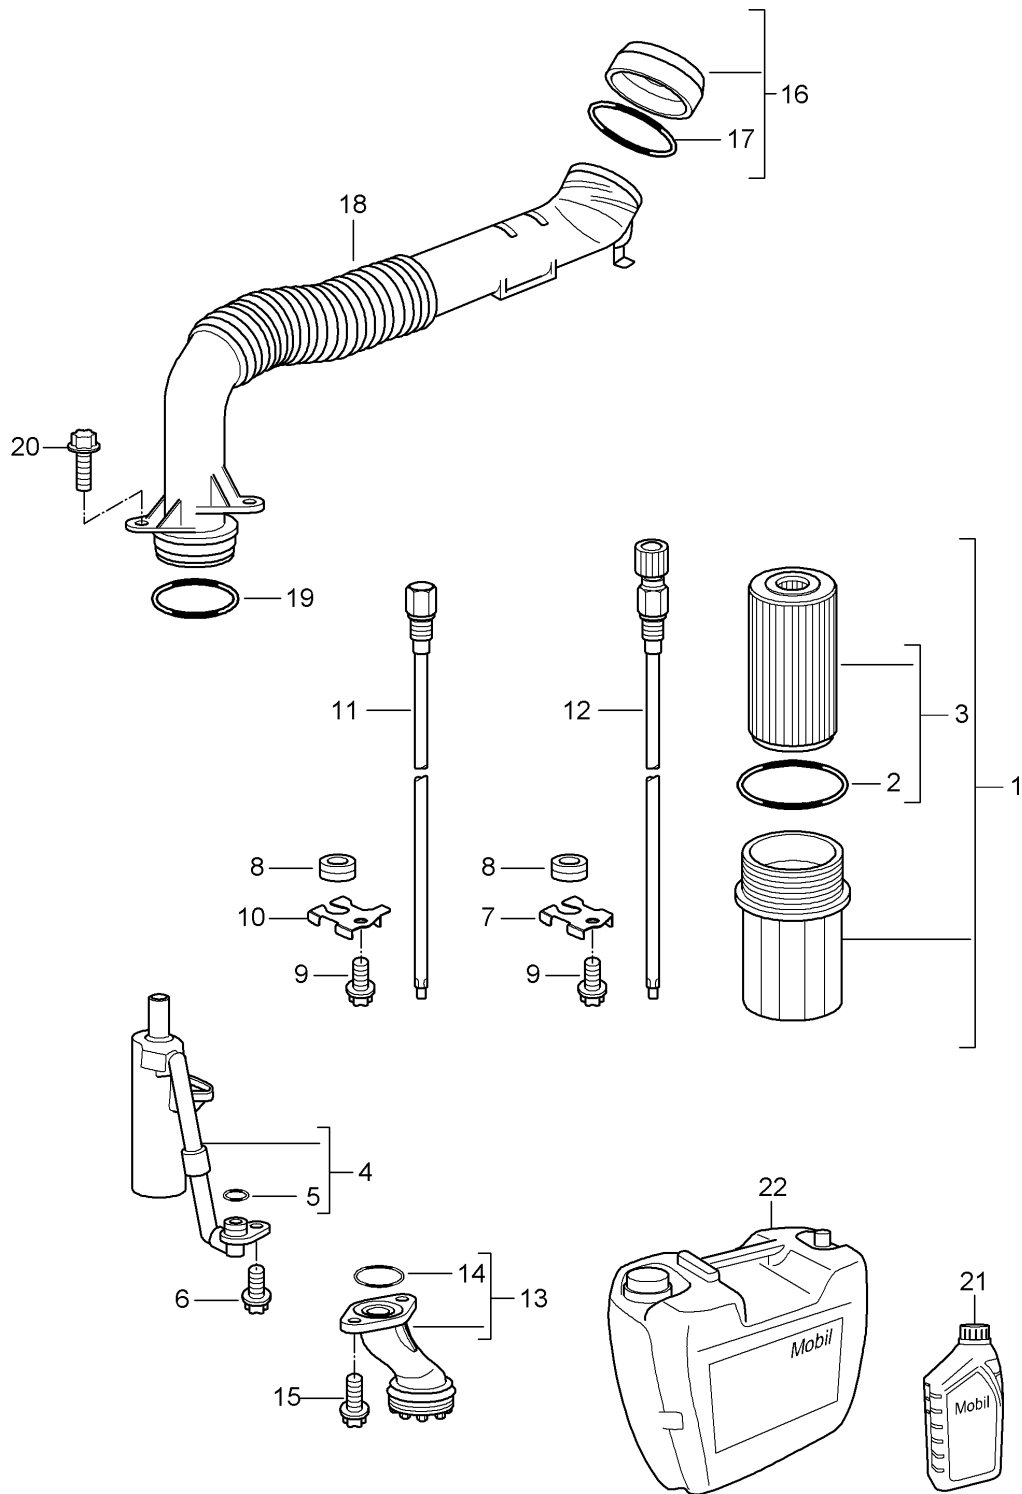

Model: 997 05

Model life 2005>>2008

Pos	Part Number	Description	Remark	Qty	Model
25	996 107 212 54	Oil pump cover for 996 107 012 58		1	
26	900 385 019 09	Torx screw BM 6 X 20		7	
27	996 606 410 00	Temperature sensor		1	
28		seal ring		1	
29	900 385 066 09	Hexagon bolt M 6 X 80		2	
30	996 106 230 53	Vent hose		1	
31	999 512 554 00	Hose clamp 12 - 22 MM		1	
32	999 512 652 09	Hose clamp 19 X 12		1	
33	900 385 004 09	Hexagon bolt M 10 X 60		1	
34	996 102 235 01	arm		1	PR:249,573
35	997 107 022 01	Tandem pump Discontinued part		1	
35	997 107 022 02	Tandem pump Discontinued part		1	
35	997 107 022 03	Tandem pump Discontinued part		1	
35	997 107 022 04	Tandem pump		1	
36	999 073 317 09	flat round head bolt M 6 X 30		4	
37	997 107 055 05	Vacuum line for Tandem pump		1	
-	999 701 789 40	O-ring 12 X 2 for Vacuum line		2	
38	997 110 055 03	Vacuum line Pump		1	
39	999 507 968 41	Brake Clip for Vacuum line Pump		2	
40	997 106 023 03	Brake Breather line		1	
41	999 512 776 01	Oil-water radiator Clamp 13,2-15,7		2	
42	999 507 826 40	Bracket 16,0/15,0		1	
43	999 512 650 09	Hose clamp 28 X 12		1	

Model: 997 05

Model life 2005>>2008