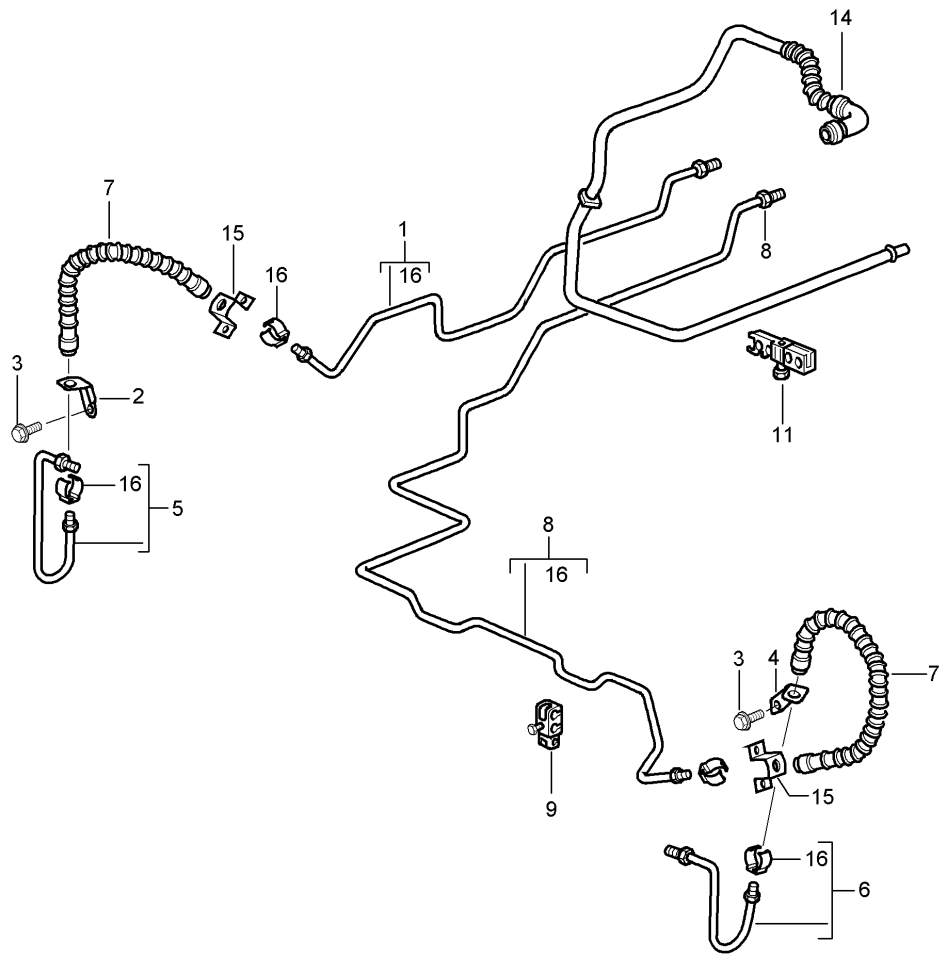

Model: 997 05 Model life 2005>>2008

Pos	Part Number	Description	Remark	Qty	Model
				1	CARRERA 4S
				1	TARGA
				1	TARGA S
10	997 355 753 00	Reinforcement		1	
11	997 355 752 00	Seal		1	
12	900 380 015 09	Hexagon nut M 6		3	
		Discontinued part			
(12)	900 380 015 01	Hexagon nut M 6		3	
13	997 355 650 00	Intermediate piece		1	
14	996 355 545 00	Bracket		3	
15	996 355 549 00	Bracket		1	
16	996 355 547 01	Bracket		2	
17	996 355 543 00	Bracket		1	
18	997 355 177 01	Brake line		1	
19	997 355 179 01	Brake line		1	
		Discontinued part			
19	997 355 179 10	Brake line		1	
		Discontinued part			
19	997 355 179 11	Brake line		1	
21	996 355 760 31	Connecting piece		1	
22	997 355 571 01	Vacuum line		1	
-	999 702 289 40	Grommet		1	
		Wheel housing			
23	999 651 331 40	Cable holder		5	
24	997 355 331 00	retaining spring for Brake hose		X	

Model: 997 05

Model life 2005>>2008