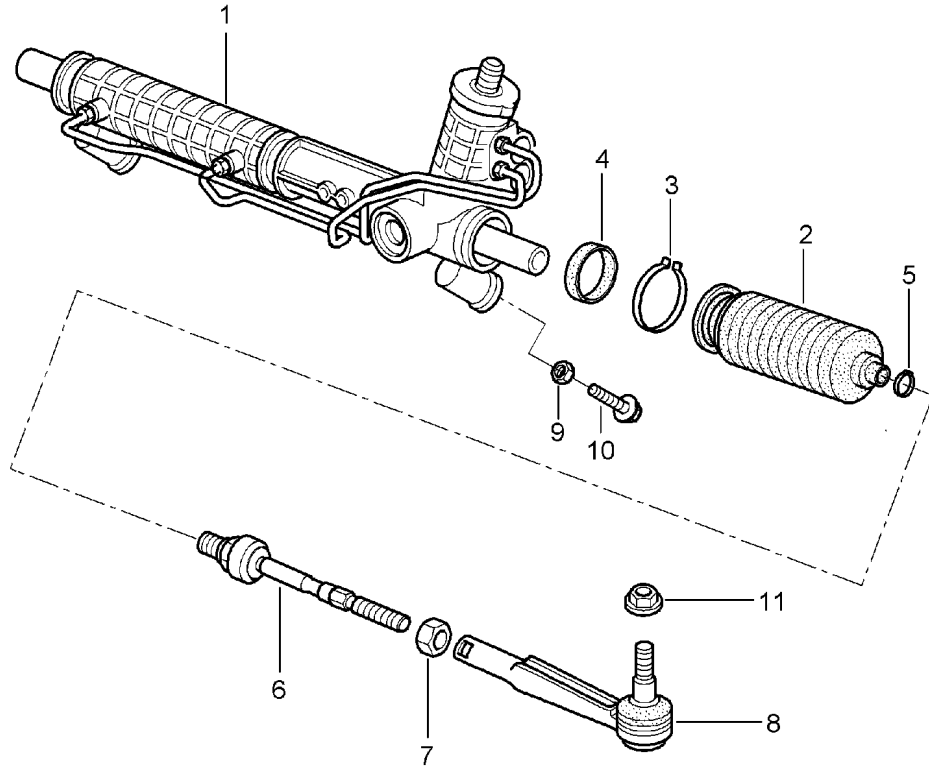

Model: 997 05

Model life 2005>>2008

Model: 997 05 Model life 2005>>2008

Pos	Part Number	Description	Remark	Qty	Model
1	997 347 011 04	Power steering Steering gear Steering parts Steering gear Power steering D >> - MJ 2007 Discontinued part		1	PR:098
(1)	997 347 011 05	Steering gear Power steering D >> - MJ 2007		1	PR:098
(1)	997 347 011 06	Steering gear Power steering D - MJ 2008>>		1	PR:098
(1)	997 347 012 03	Steering gear Power steering D >> - MJ 2007 Discontinued part		1	PR:099
(1)	997 347 012 04	Steering gear Power steering D >> - MJ 2007		1	PR:099
(1)	997 347 012 05	Steering gear Power steering D - MJ 2008>>		1	PR:099
-	996 347 110 02	Clip pinion Steering gear Only for 997.347.011.04 997.347.012.03		1	
2	997 347 191 00	Bellows		2	
3	996 347 293 04	clamping ring		2	
4	997 347 373 00	seal ring		2	
5	999 512 693 09	clamping ring		2	
6	997 347 322 00	Joint D >> - MJ 2007		2	
(6)	997 347 322 01	Joint D - MJ 2008>>		2	
7	999 034 037 09	Hexagon nut M 14 X 1,5		2	
8	996 347 131 04	Track rod		2	
9		see illustration, item:	401-000,2	2	
10	900 378 100 01	Hexagon bolt AM 10 X 45		2	
11	999 084 449 09	Locknut M 12 X 1,5		2