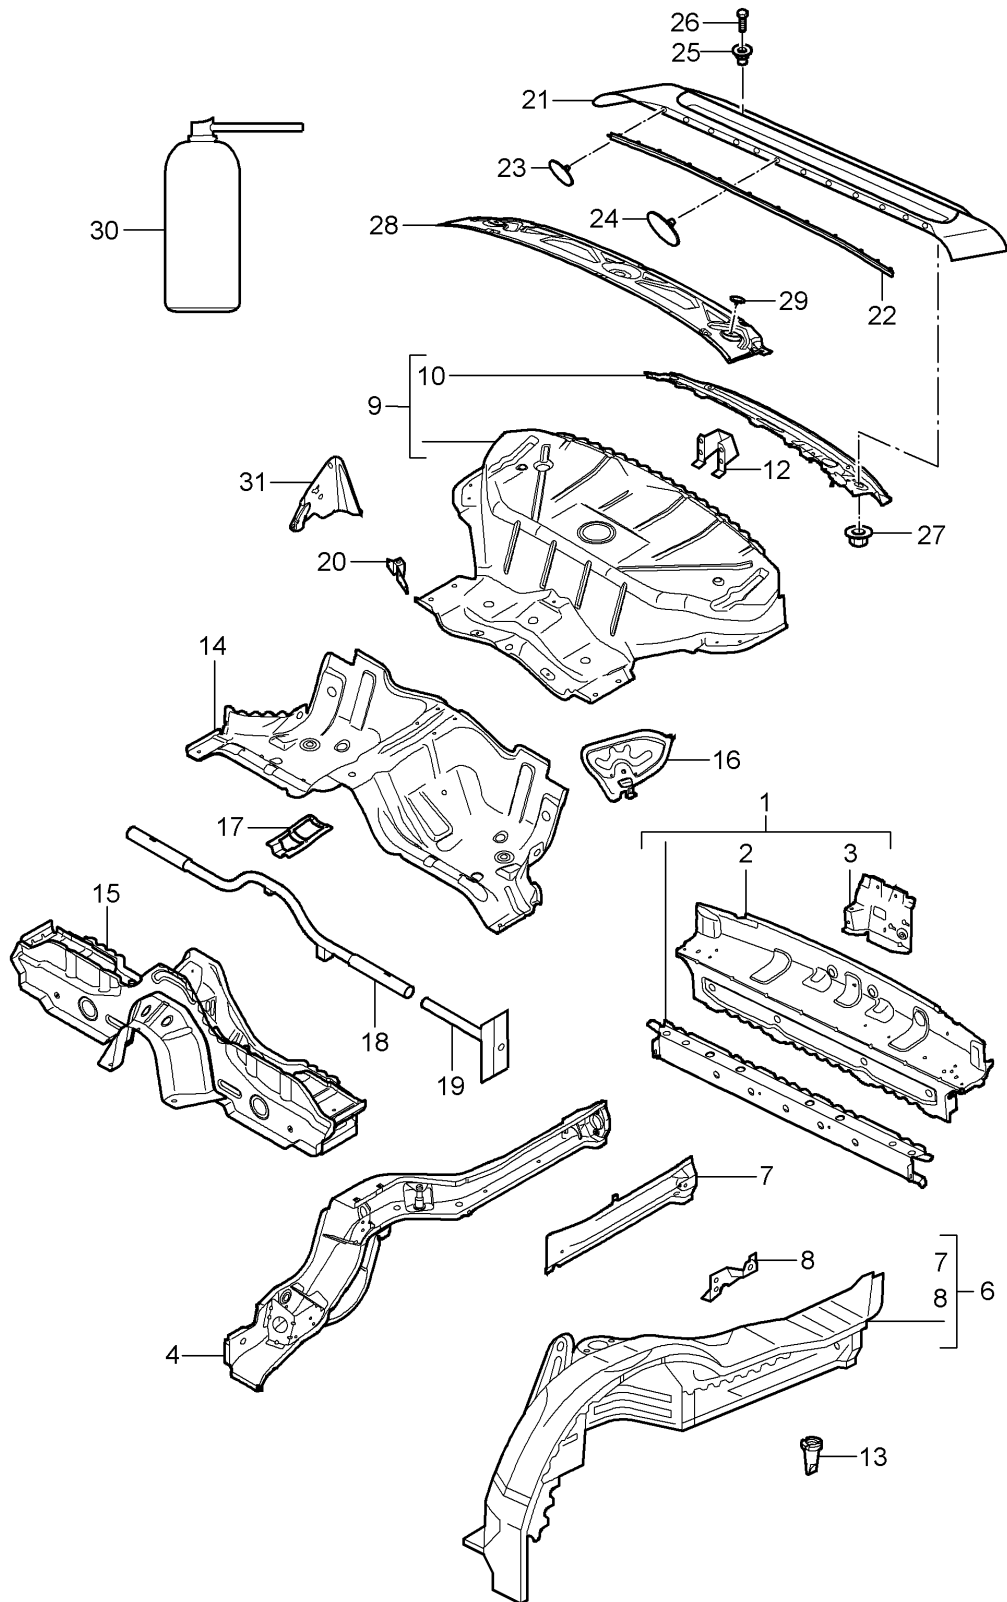

Model: 997 05

Model life 2005>>2008