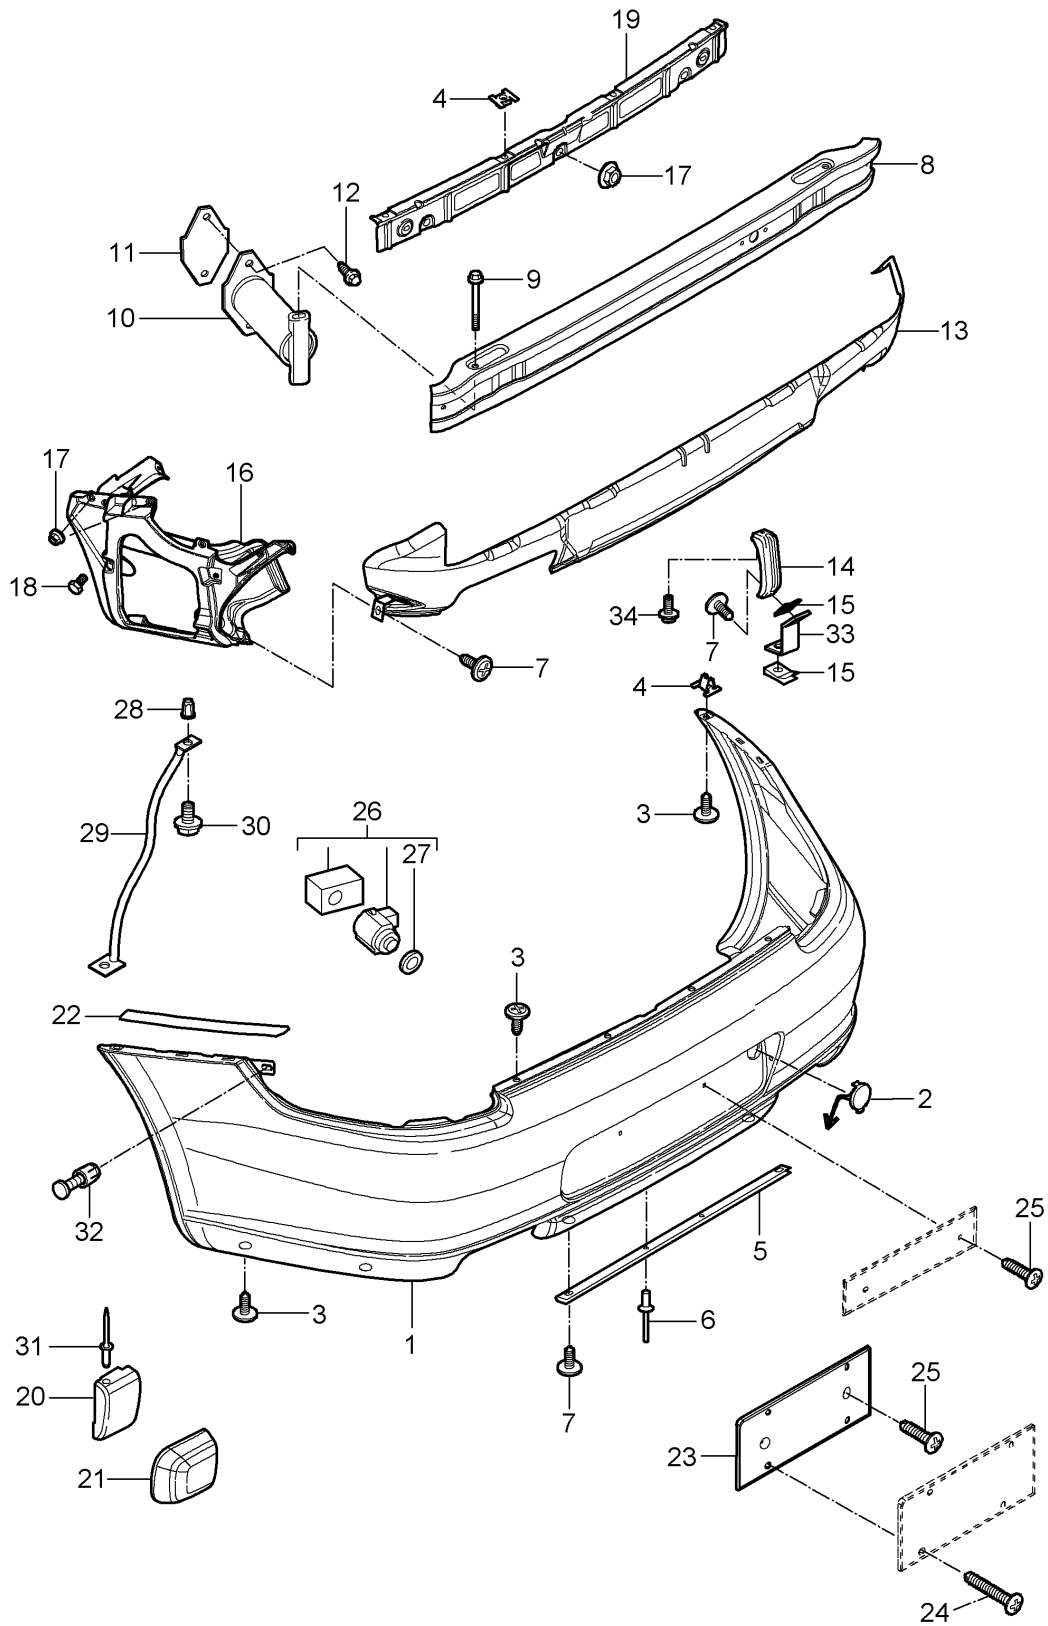

Model: 997 05

Model life 2005>>2008

Pos	Part Number	Description	Remark	Qty	Model
(13)	997 505 536 01	D >> - MJ 2005 retaining strip	right	1	
14	999 073 314 09	D - MJ 2006>> panel screw ST 4,8 X 16		4	
15	999 507 590 02	Cage nut ST 4,8		9	
16	996 641 142 00	Temperature sensor		1	
17	997 505 557 00	Spoiler		1	
	997 505 557 00 01C	Satin black			
(17)	997 505 983 13	Spoiler Aerokit		1	PR:XAA
18	999 073 227 09	panel screw ST 4,8 X 19		10	
19	999 591 699 02	panel nut ST 4,8		1	
20	997 701 105 00	Licence plate holder		1	PR:211
	997 701 105 00 01C	Black			
(20)	997 701 109 00	Licence plate holder		1	PR:210
	997 701 109 00 01C	Black			
22	999 919 227 A2	panel screw		2	PR:210,211
23	999 919 228 A2	Screw 5,0 x 28		2	
(24)	997 504 531 00	Protective film	left front	1	
24	997 504 532 00	Protective film	right front	1	
25	997 505 719 00	Fixing		2	
-	999 591 709 40	Bracket Hose Headlight washer system		2	

Model: 997 05

Model life 2005>>2008