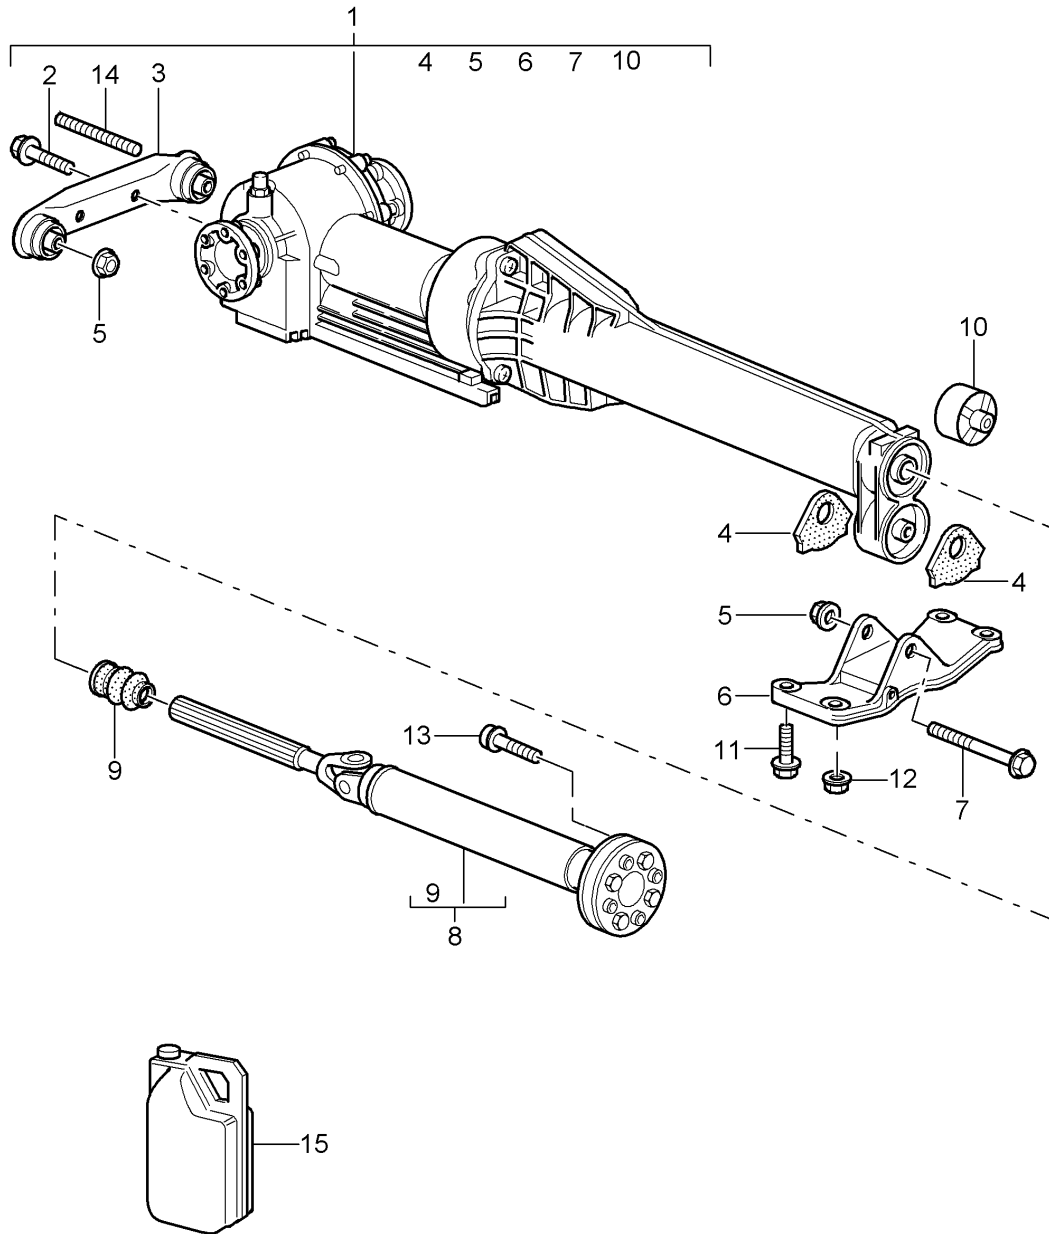

Model: 997 05

Model life 2005>>2008

Pos	Part Number	Description	Remark	Qty	Model
-		repair set limited slip differential Up to transmission number G97.01 1034656 G97.31 1034656			G9701,G9731+ PR:220
-		repair set See workshop manual Group 0 Document 0830IN			
-		From transmission no. G97.01 1034657 G97.31 1034657 Individual parts Use			
1	997 332 209 02	Drive flange Discontinued part		2	
1	997 332 209 05	Drive flange		2	
2	997 332 249 01	snap ring		2	
3	997 332 804 01	Shaft oil seal Gearbox cover 68,2 mm		1	
4	997 332 803 01	Shaft oil seal 70 mm		1	
5	997 332 908 01	repair set		1	
6	000 043 010 00	Loctite 574 50 Ml.	also use:	X	
7	997 332 276 00	Hexagon bolt		16	
8	997 332 801 00	Taper roller bearing		1	
9	997 332 802 00	Taper roller bearing		1	
10	997 332 266 00	1 set shims 1,02 - 1,86		1	
11	997 332 268 00	1 set shims 0,92 - 1,76		1	

Model: 997 05

Model life 2005>>2008