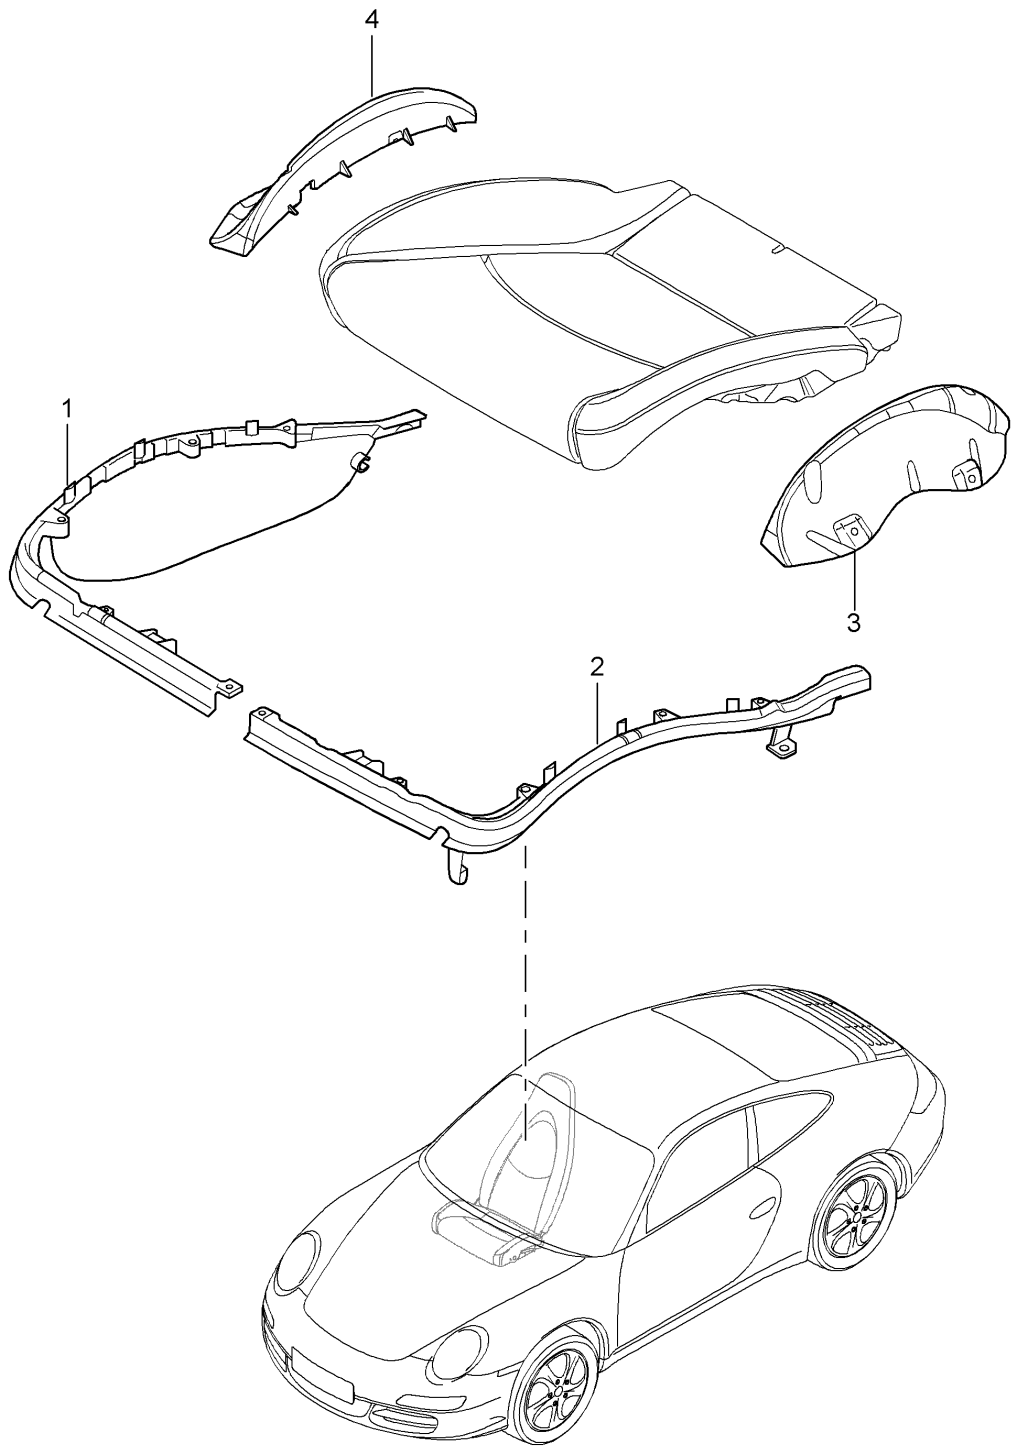

Model: 997 05

Model life 2005>>2008

Pos	Part Number	Description	Remark	Qty	Model
13	996 722 115 00	Fire extinguishers Fire extinguishers Information available		1	PR:509
14	997 521 841 00	Reinforcement	front	1	PR:509
15	997 521 843 00	Reinforcement	rear	1	PR:509
16	997 521 427 01	Cover Sensor Weight D - MJ 2006>>	left	1	PR:376,378, 560
(16)	997 521 427 01 01C 997 521 426 01	Satin black Cover Sensor Weight D - MJ 2006>>	right	1	PR:376,378, 560
17	997 521 426 01 01C 999 141 047 01	Satin black Torx screw Seat rail Mount		4	

Model: 997 05

Model life 2005>>2008