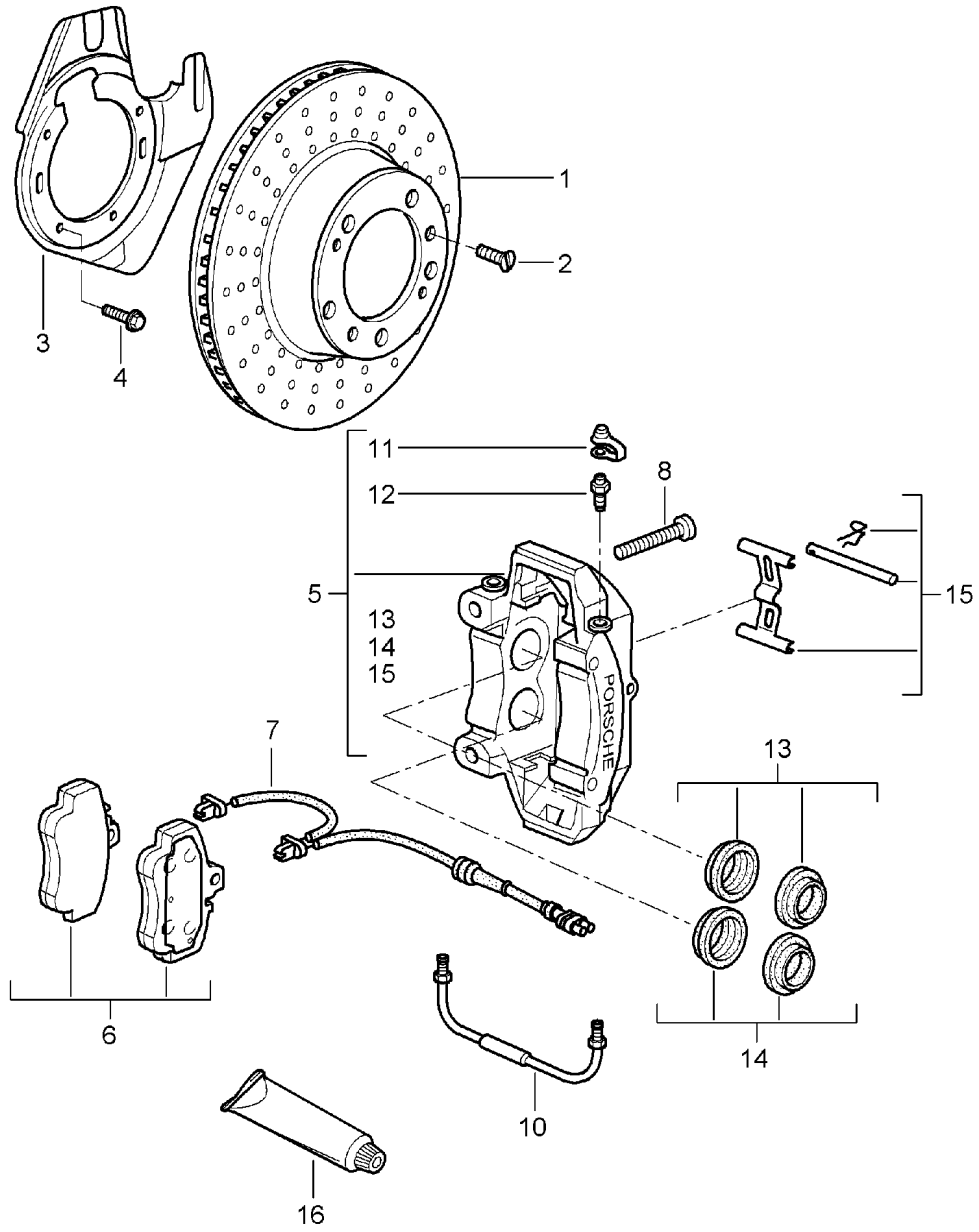

Model: 997 05

Model life 2005>>2008

Pos	Part Number	Description	Remark	Qty	Model
(8)	997 606 102 00	Aerial 433 MHZ also use:	997 606 225 00	4	"ROK"
(8)	997 606 103 00	Aerial 315 MHZ only in conj. with: 997.606.021.02		4	PR:483
9	997 606 225 00	Clip for Aerial Rear axle	also use: 997 606 225 00	2	
10	999 919 121 09	fillister hd. bolt M 5 X 16		2	
11	999 919 023 09	fillister hd. bolt M 5 X 35		4	
12	N 105 168 01	expanding nut ST 4,8		4	
13	997 606 141 00	Retainer for aerial	front	2	
14	997 606 131 00	Retainer for aerial Rear axle		2	
-	997 652 053 01	Compressor for Spare wheel		1	

Model: 997 05

Model life 2005>>2008