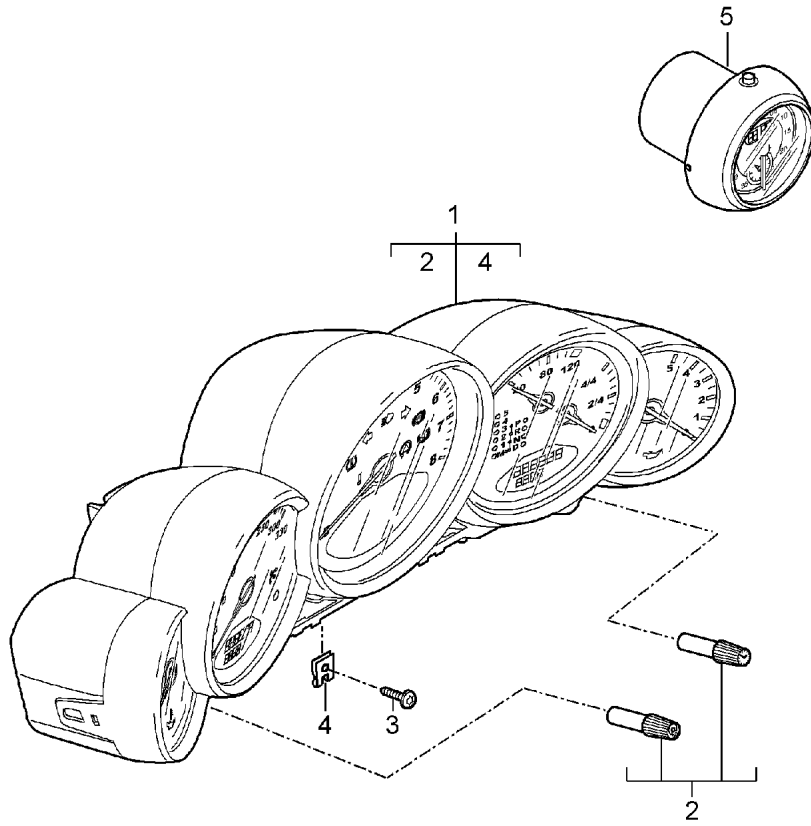

Model: 997 05

Model life 2005>>2008

Model: 997 05 Model life 2005>>2008

Pos	Part Number	Description	Remark	Qty	Model
-		Instruments Stopwatch See technical information GR. 9 NR. 5/09 KD - NR. 9025			
(1)	997 641 105 33	Combi-instrument (complete)		1	PR:022,480
1	997 641 105 33 D07 997 641 106 33	Volcano grey Combi-instrument (complete)		1	PR:022,249
(1)	997 641 106 33 D07 997 641 107 31	Volcano grey Combi-instrument (complete)		1	PR:022,480 "GB."
		D >> - MJ 2007 Discontinued part			
(1)	997 641 107 31 D07 997 641 107 33	Volcano grey Combi-instrument (complete)		1	PR:022,480 "GB."
1	997 641 107 33 D07 997 641 108 30	Volcano grey Combi-instrument (complete)		1	PR:022,249 "GB."
		D >> - MJ 2006 Discontinued part			
1	997 641 108 30 D07 997 641 108 31	Volcano grey Combi-instrument (complete)		1	PR:022,249 "GB."
		D >> - MJ 2007 Discontinued part			
1	997 641 108 31 D07 997 641 108 33	Volcano grey Combi-instrument (complete)		1	PR:022,249 "GB."
(1)	997 641 108 33 D07 997 641 115 33	Volcano grey Combi-instrument (complete)		1	PR:023,480
1	997 641 115 33 D07 997 641 116 33	Volcano grey Combi-instrument (complete)		1	PR:023,249
(1)	997 641 116 33 D07 997 641 117 31	Volcano grey Combi-instrument (complete)		1	PR:023,480 "GB."
		D >> - MJ 2007 Discontinued part			
(1)	997 641 117 31 D07 997 641 117 33	Volcano grey Combi-instrument (complete)		1	PR:023,480 "GB."
1	997 641 117 33 D07 997 641 118 33	Volcano grey Combi-instrument (complete)		1	PR:023,249 "GB."
(2)	997 641 118 33 D07 997 641 911 00	Volcano grey knob throttle control element Trip meter and Clock		1	
3	999 073 155 09	panel screw		2	