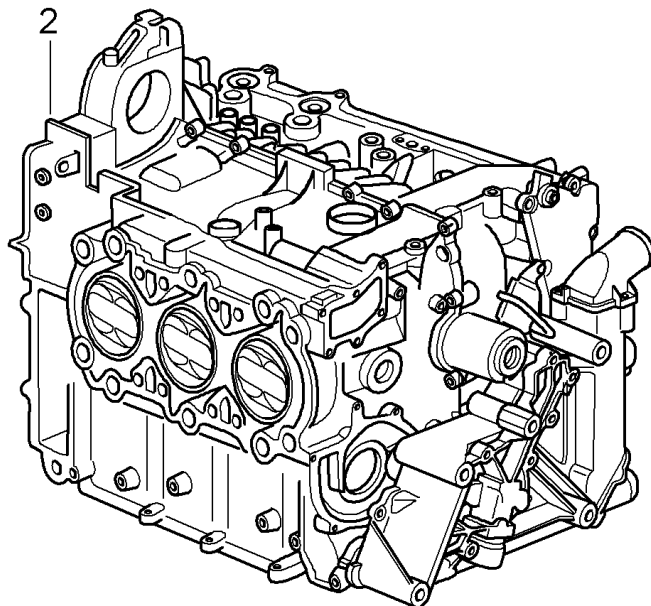

Model: 997 05

Model life 2005>>2008

Model: 997 05 Model life 2005>>2008

Pos	Part Number	Description	Remark	Qty	Model
		Replacement engine without: Clutch plate Tiptronic without: flywheel Manual gearbox without: Compressor			9701,9605
1	997 100 997 00	Replacement engine		1	9701+ PR:480
1	997 100 997 02	D - MJ 2005>> - MJ 2005 Replacement engine		1	9701+ PR:480
1	997 100 997 04	D - MJ 2006>> - MJ 2006 Replacement engine		1	9701+ PR:480
1	997 100 997 06	D - MJ 2007>> - MJ 2007 Replacement engine		1	9701+ PR:480
1	997 100 997 40	D - MJ 2008>> - MJ 2008 Replacement engine		1	9701+ PR:480,X51
1	997 100 997 42	D - MJ 2006>> - MJ 2006 Replacement engine		1	9701+ PR:480,X51
1	997 100 997 44	D - MJ 2007>> - MJ 2007 Replacement engine		1	9701+ PR:480,X51
1	997 100 997 01	D - MJ 2008>> - MJ 2008 Replacement engine		1	9701+ PR:249
1	997 100 997 03	D - MJ 2005>> - MJ 2005 Replacement engine		1	9701+ PR:249
1	997 100 997 05	D - MJ 2006>> - MJ 2006 Replacement engine		1	9701+ PR:249
1	997 100 997 07	D - MJ 2007>> - MJ 2007 Replacement engine		1	9701+ PR:249
1	997 100 997 41	D - MJ 2008>> - MJ 2008 Replacement engine		1	9701+ PR:249,X51
1	997 100 997 43	D - MJ 2006>> - MJ 2006 Replacement engine		1	9701+ PR:249,X51
1	997 100 997 45	D - MJ 2007>> - MJ 2007 Replacement engine		1	9701+ PR:249,X51
		Technical information Gruppe 1 Nr.4/04 Attention			
(1)	996 100 996 21	D - MJ 2008>> - MJ 2008 Replacement engine		1	9605+ PR:480
(1)	996 100 996 31	D - MJ 2005>> - MJ 2005 Discontinued part Replacement engine		1	9605+ PR:480
(1)	996 100 996 33	D - MJ 2005>> - MJ 2005 Discontinued part Replacement engine		1	9605+