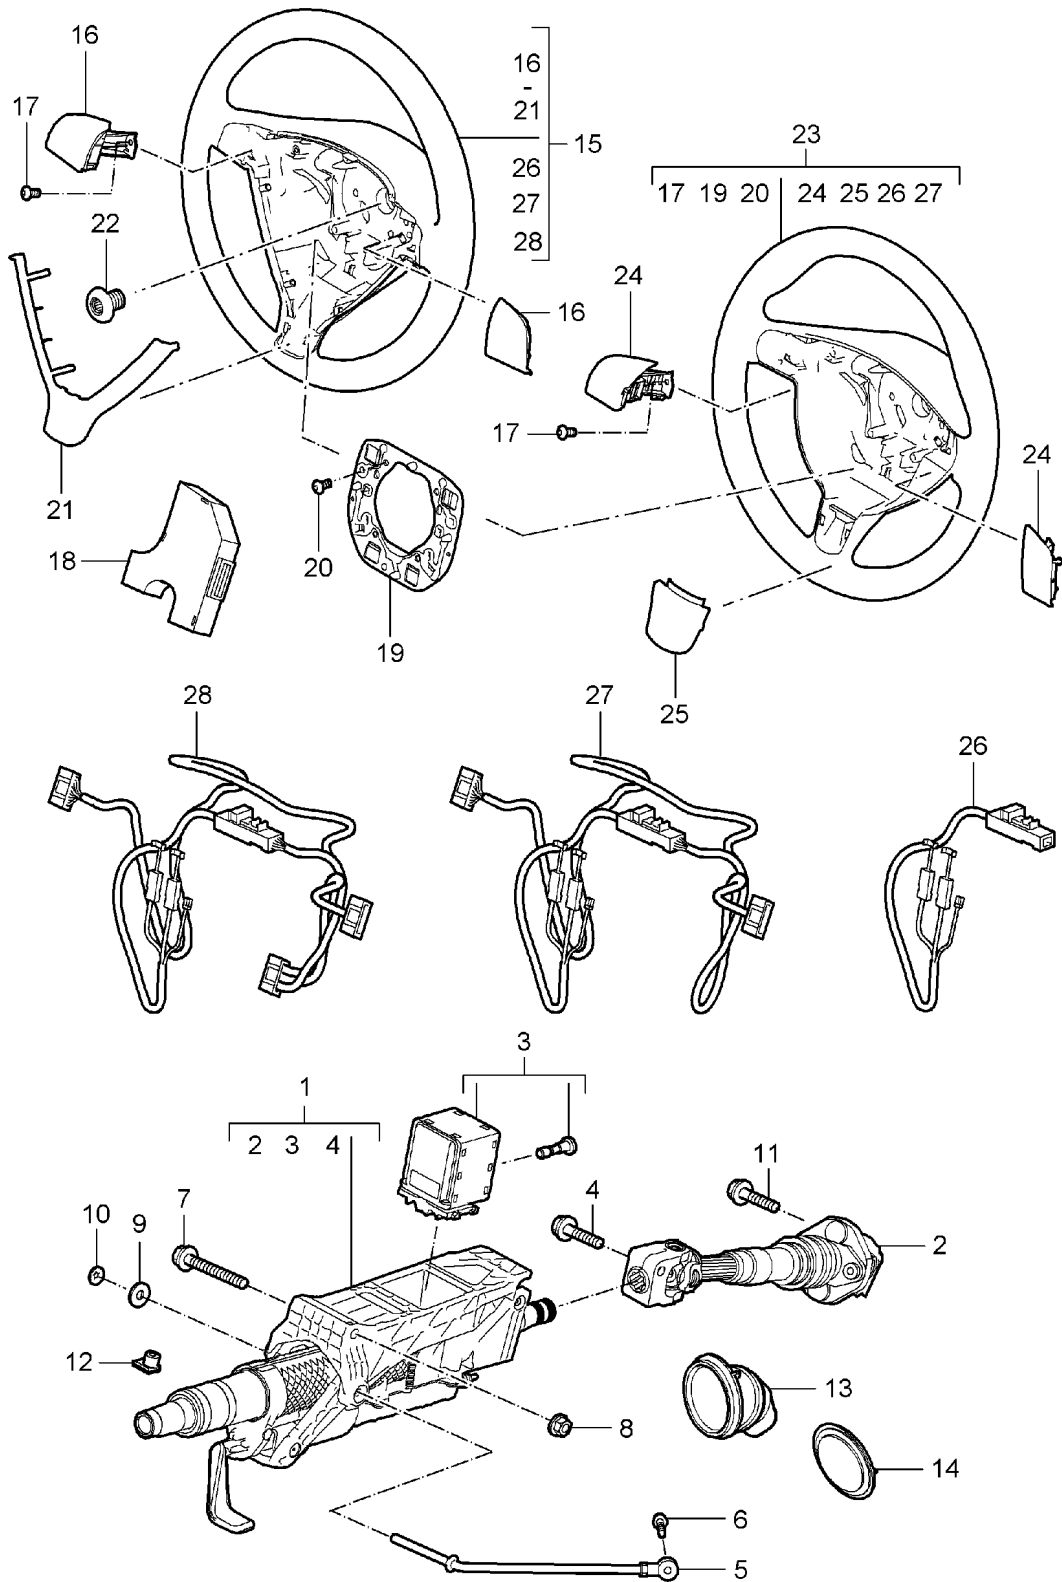

Model: 997 05

Model life 2005>>2008

Model: 997 05 Model life 2005>>2008

Pos	Part Number	Description	Remark	Qty	Model
1	997 347 007 05	Steering protective pipe Intermediate steering shaft Steering wheels Complete steering column with:		1	
(1)	997 347 007 07	Intermediate steering shaft Discontinued part Complete steering column with:		1	
(1)	997 347 007 09	Intermediate steering shaft Discontinued part Complete steering column with:		1	
2	997 347 023 02	Intermediate steering shaft Intermediate steering shaft Discontinued part		1	
(2)	997 347 023 04	Intermediate steering shaft		1	
3	997 618 158 03	Control unit Steering column with:		1	
(3)	997 618 158 04	Screw D >> - MJ 2007 Discontinued part Control unit Steering column with:		1	
4	999 217 042 09	Screw D - MJ 2008>> Hexagon bolt M 8 X 35		1	
5	997 347 243 00	Support		1	
6	900 378 173 09	Hexagon bolt AM 6 X 20		1	
7	900 378 095 09	Hexagon bolt M 10 X 100		1	
8	900 380 008 09	Locknut M 10 Discontinued part		1	
8	900 380 008 01	Hexagon nut M 10		1	
9	900 151 006 09	Washer		1	
10	999 507 217 07	Clamping washer		1	
11	999 217 042 09	Hexagon bolt M 8 X 35		1	
12	999 920 019 40	Plug-in nut 3,5 X 2,5 X 9		1	
13	986 347 037 01	Bellows		1	
14	996 347 339 02	Rubber seal filler plate		1	
15	997 347 804 03	steering wheel (leather) Embossed		1	PR:436,480
	997 347 804 03 FOA	Black Discontinued part			
	997 347 804 03 FOB	Stone grey			
	997 347 804 03 FOC	Sand beige Discontinued part			
	997 347 804 03 FOD	Palm green			
	997 347 804 03 FOE	sea blue			
	997 347 804 03 FOF	Terracotta			
	997 347 804 03 FOG	Cocoa			
	997 347 804 03 FOH	Dark grey/natural			
	997 347 804 03 FOJ	Brown/natural			
(15)	997 347 804 60	steering wheel (leather)		1	PR:436,480