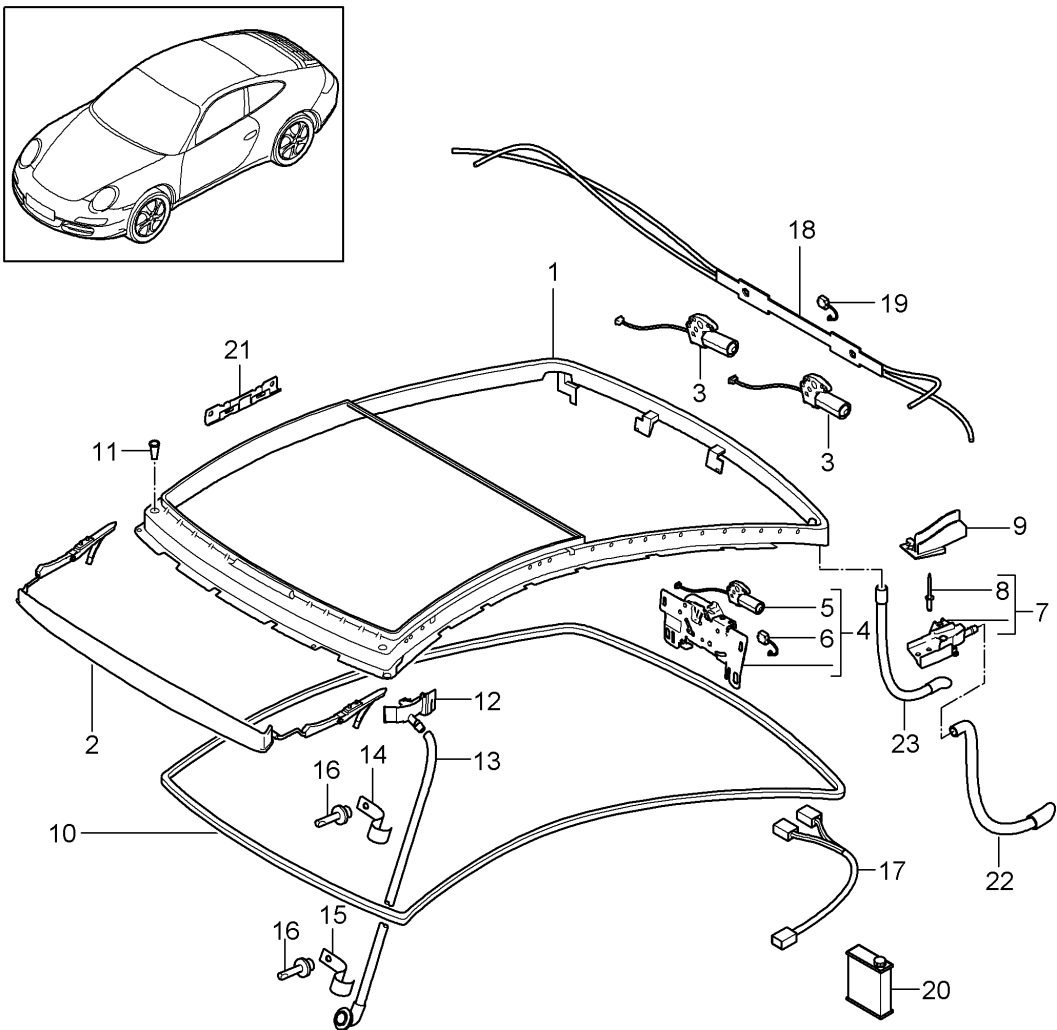

Model: 997 05

Model life 2005>>2008

Model: 997 05

Model life 2005>>2008

Pos	Part Number	Description	Remark	Qty	Model
		Glass roof			TARGA
1	997 562 905 00	Frame		1	
2	997 562 953 00	wind deflector repair set		1	
3	996 624 221 00	Electric drive		2	
4	997 562 335 00	catch		1	
5	996 624 231 00	Driving mechanism		1	
6	996 613 231 00	Micro switch		1	
7	996 562 439 00	end piece	left	1	
		Guide rail			
(7)	996 562 440 00	end piece	right	1	
		Guide rail			
8	999 190 172 30	Pop rivet		4	
9	996 562 437 00	Cover	left	1	
(9)	996 562 438 00	Cover	right	1	
10	996 562 425 00	sealing tape		1	
11	997 562 421 00	drain tube		1	
12	996 562 401 00	water drain pipe	left	1	
(12)	996 562 402 00	water drain pipe	right	1	
13	996 562 203 01	Water drainage hose		2	
14	997 564 301 00	Retainer for coolant hose	upper	2	
15	997 564 303 00	Retainer for coolant hose	lower	2	
16	999 190 450 37	Pop rivet		4	
17	996 612 344 00	Wire set roller blind		1	
18	996 562 913 00	guide tube		1	
		with:			
		Input shaft			
19	996 613 221 00	Micro switch		1	
20	000 043 157 00	Cleaning solution 30 ML		1	
21		see illustration:	801-065	1	
22	996 562 205 01	Water drainage hose	rear outer	2	
23	996 562 207 01	Water drainage hose	rear inner	2