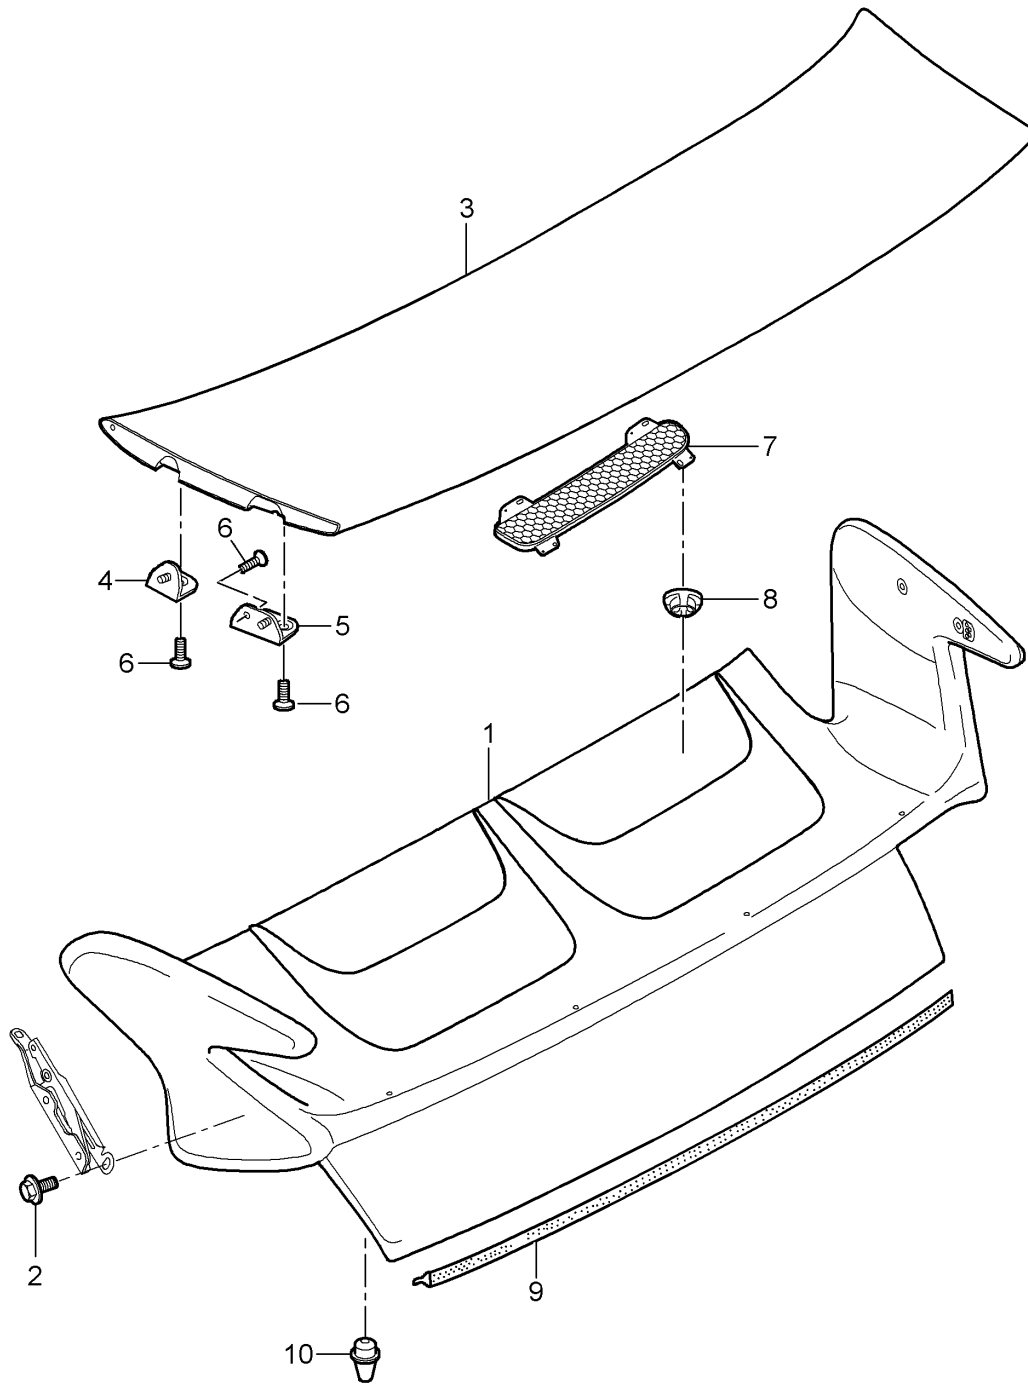

Model: 997 05 Model life 2005>>2008

Pos	Part Number	Description	Remark	Qty	Model
1	997 512 241 00	Rear spoiler Upper part Spoiler Discontinued part		1	
	997 512 241 00 G2X	primed			
1	997 512 241 01	Upper part		1	
2	996 512 212 00	Bungs		4	
3	997 512 205 00	Spoiler Discontinued part		1	COUPE
(3)	997 512 205 04	Spoiler D >> - MJ 2008		1	COUPE
(3)	997 512 205 08	Spoiler D - MJ 2009>>		1	COUPE
(3)	997 512 205 06	Spoiler D >> - MJ 2008		1	COUPE PR:X51
(3)	997 512 205 05	Spoiler D >> - MJ 2008		1	CABRIO/TARGA
(3)	997 512 205 07	Spoiler Lower part D >> - MJ 2008		1	PR:X51 CABRIO/TARGA
-	999 703 488 40	Stop buffer 5,9 X 11,5 X 16		2	
4	900 075 490 09	Hexagon bolt M 6 X 8		4	
5	996 512 250 00	rear panel		1	
6	996 512 163 00	Rail	lower	1	
7	996 512 164 00	Rail	upper	1	
8	999 591 712 40	Spreader rivet 6,0 X 12,0		2	
9	999 591 974 07	Clamping washer 5,0		8	
10	999 073 382 01	Bolt with washer M 6 X 20		10	
11	996 512 757 00	Underlay		2	
12	997 512 109 00	Driving mechanism		1	COUPE
(12)	997 512 109 02	Driving mechanism		1	CABRIO/TARGA
-		Driving mechanism with: Wire set also use: Pos. 19 + 20			
13	996 624 151 00	Electric motor		1	
14	900 067 273 09	Bolt with washer M 6 X 16		4	
15	900 074 364 02	Hexagon bolt M 5 X 55		3	
16	900 377 009 01	Hexagon nut		32	
17	997 512 911 00	Toggle catch		1	
18	997 512 255 00	retainer for spoiler		4	
19	999 911 738 40	Adhesive film		2	
20	997 512 781 00	Filler piece		1	

Model: 997 05

Model life 2005>>2008