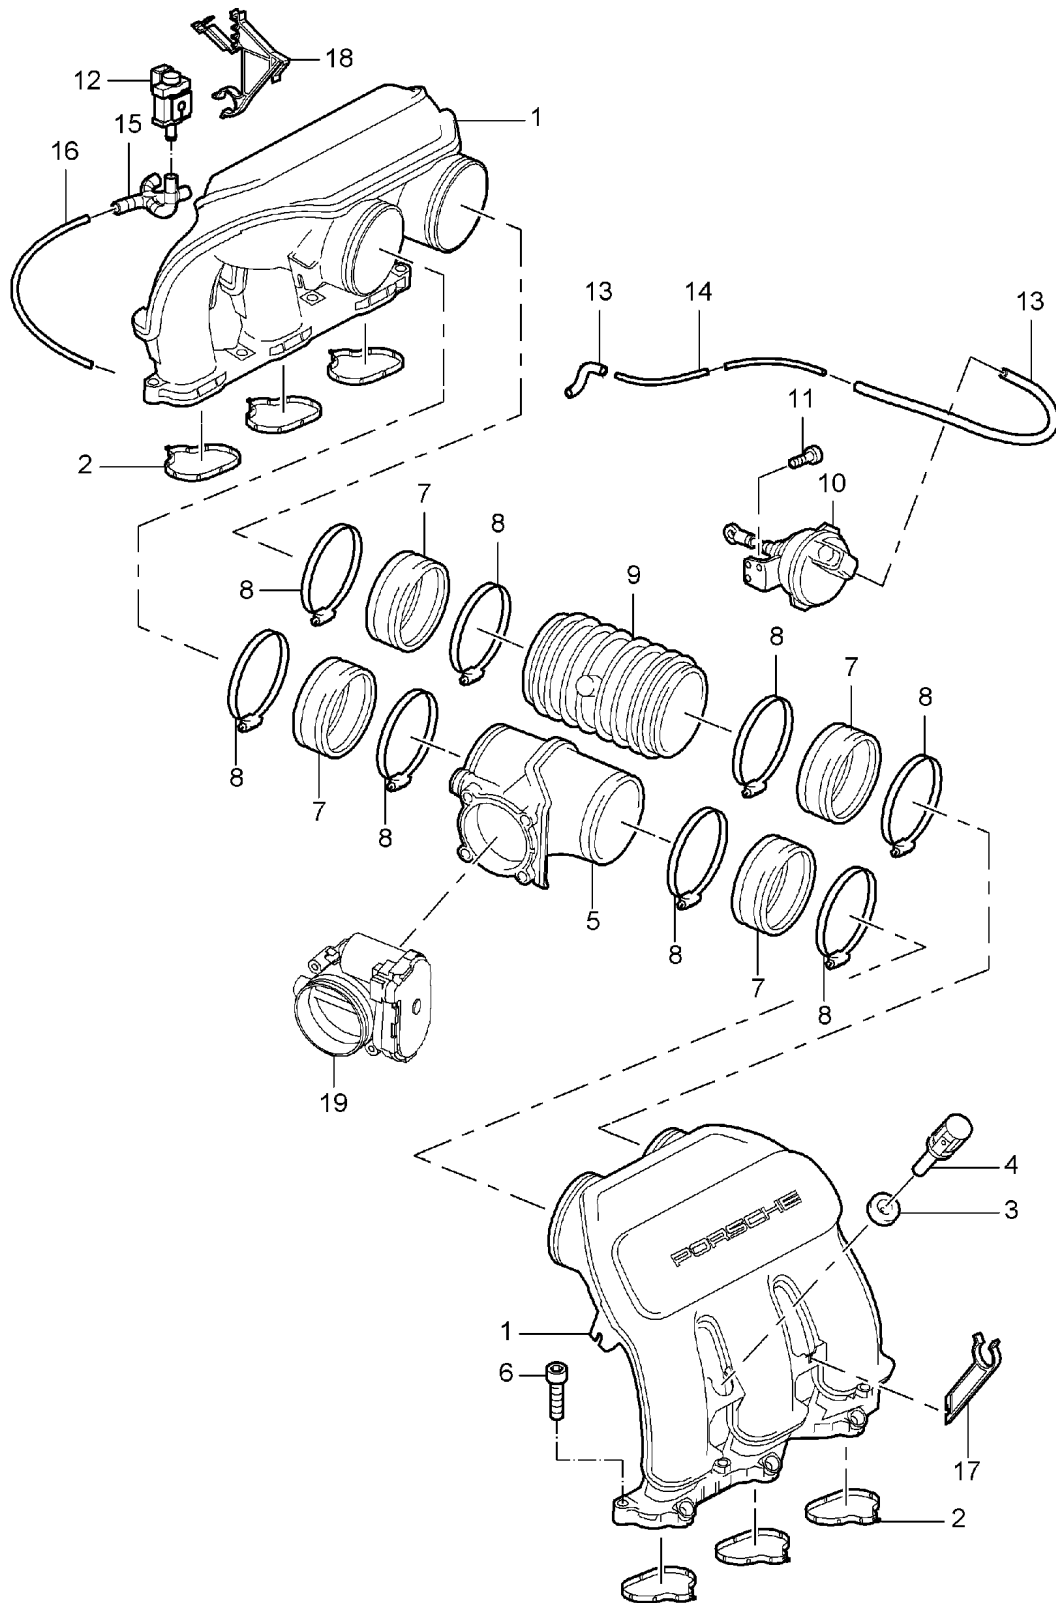

Model: 997 05

Model life 2005>>2008

Pos	Part Number	Description	Remark	Qty	Model
		Fuel collection pipe			9701,9605
1	997 110 031 03	Fuel collection pipe		1	
2	993 110 217 00	Valve		2	
3	997 110 218 00	Cap closure		2	
4	996 110 113 52	Retaining clip		6	
5	900 385 041 09	Torx screw M 6 X 12		4	
6	997 605 123 00	Injection valve		6	
7	999 707 574 40	O-ring 7,52 X 3,51		6	
8	997 110 129 00	Breather line		1	9701
(8)	997 110 129 40	Breather line D - MJ 2006>>		1	9701+ PR:X51
8	997 110 128 01	Breather line		1	9605
9	999 512 650 09	Hose clamp		1	
10	997 110 127 00	Hose		1	9605
11	999 512 651 09	Hose clamp B 15 X 12		1	
12	996 101 223 00	Bracket		1	
13	900 385 279 09	Hexagon bolt M6 X 12 MK		1	
13	900 385 279 01	Discontinued part Hexagon head bolt M6 X 12 MK		1	
14	996 101 213 56	Retaining bar		1	
15	999 707 573 40	O-ring 8,3 X 3,05		6	

Model: 997 05

Model life 2005>>2008