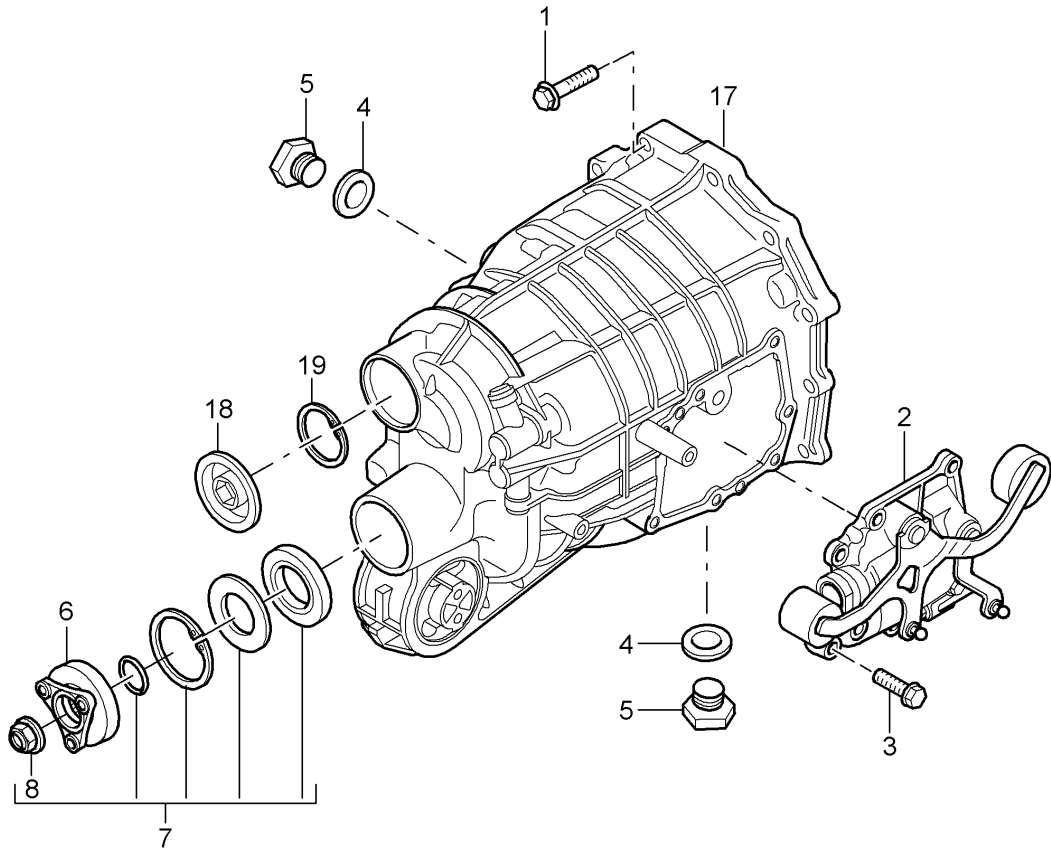

Model: 997 05

Model life 2005>>2008

Model: 997 05 Model life 2005>>2008

Pos	Part Number	Description	Remark	Qty	Model
		Manual gearbox Individual parts	rear		G9701, G9731
1	997 301 803 00	Gear housing		12	
2	997 303 030 00	Hexagon bolt		1	
		Switching module			
		Discontinued part			
2	997 303 930 00	Switching module		1	
3	997 303 808 00	Hexagon bolt		7	
4	997 301 808 00	seal ring		2	
5	997 301 807 00	sealing plug		2	
6	997 302 301 00	Output flange		1	G9731
		No longer use the part here			
6	997 301 903 00	Output flange (complete)		1	G9731
		also use:			
		Position			
		7			
7	997 301 911 05	repair set		1	G9731
		Output flange			
		comprising:			
		Shaft oil seal			
		Spacer ring			
		Securing ring			
		O-ring			
		Hexagon nut			
8	997 302 303 00	guiding plate		1	G9731
		No longer use the part here			
9	997 302 813 00	O-ring		1	G9731
10	997 301 810 00	Securing ring		1	G9731
11	997 301 113 00	Spacer ring		1	G9731
12	997 301 809 00	Shaft oil seal		1	G9731
		No longer use the part here			
13	997 302 319 00	Hexagon nut		1	G9731
14	997 302 119 00	Oil-conducting housing		1	G9731
15	997 302 811 00	feather key		1	G9731
		Discontinued part			
15	997 302 811 05	feather key		1	G9731
16	997 302 812 05	O-ring		1	G9731
17	997 301 013 00	Gear housing	rear	1	G9701
(17)	997 301 013 31	Gear housing	rear	1	G9731
18	997 301 805 00	End cap	rear	1	
		Gear housing			
19	997 301 902 00	Set		1	
		snap ring