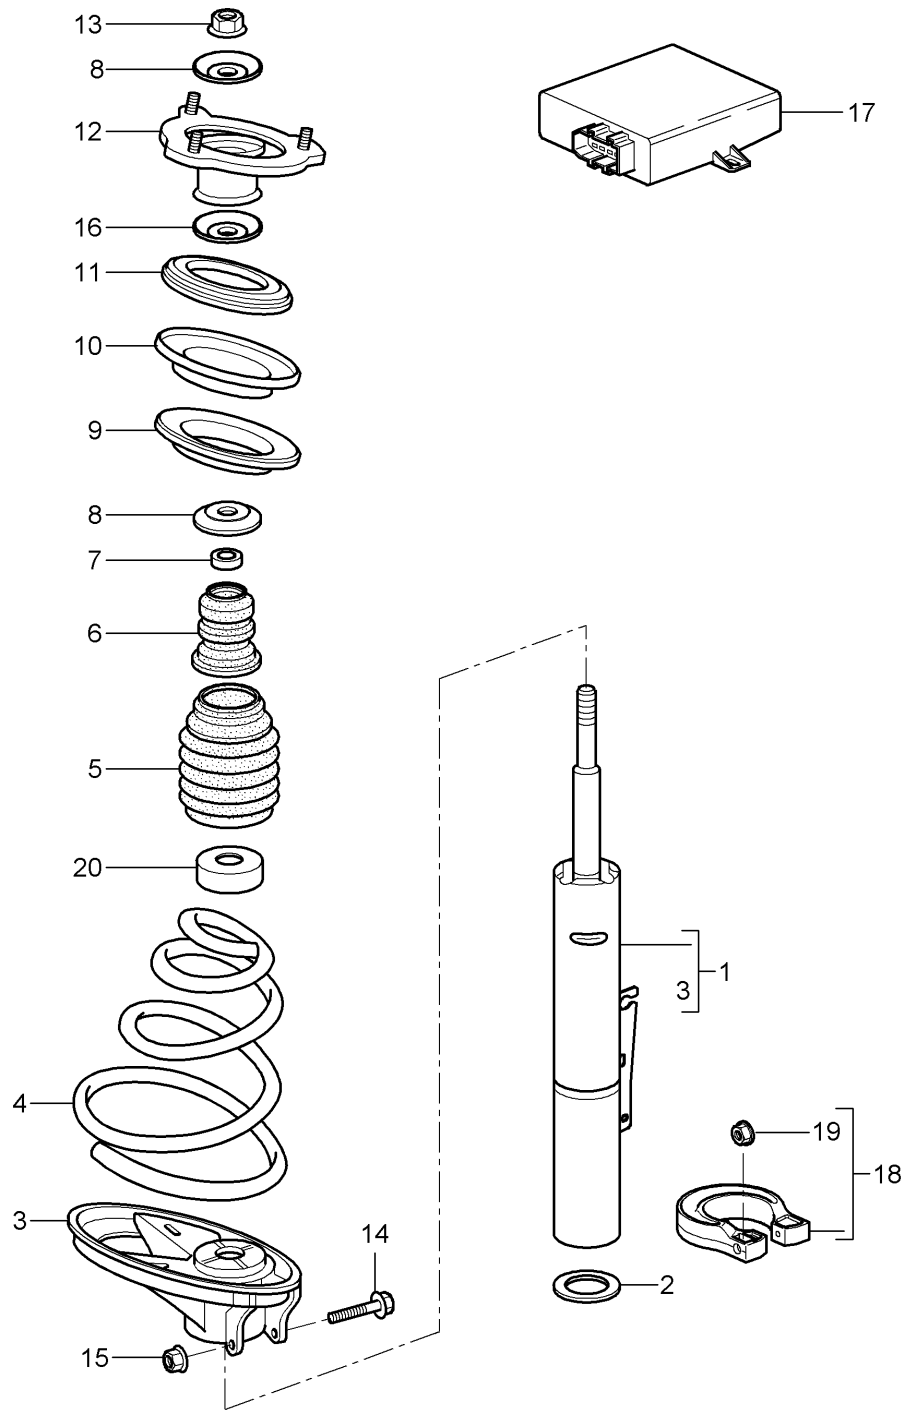

Model: 997 05

Model life 2005>>2008

Pos	Part Number	Description	Remark	Qty	Model
16	997 606 111 01	Acceleration sensor for bodywork		2	
17	997 606 212 00	Bracket Accelerator sensor D >> - MJ 2006		1	
(17)	997 606 212 01	Discontinued part Bracket Accelerator sensor D - MJ 2007>>		1	

Model: 997 05

Model life 2005>>2008