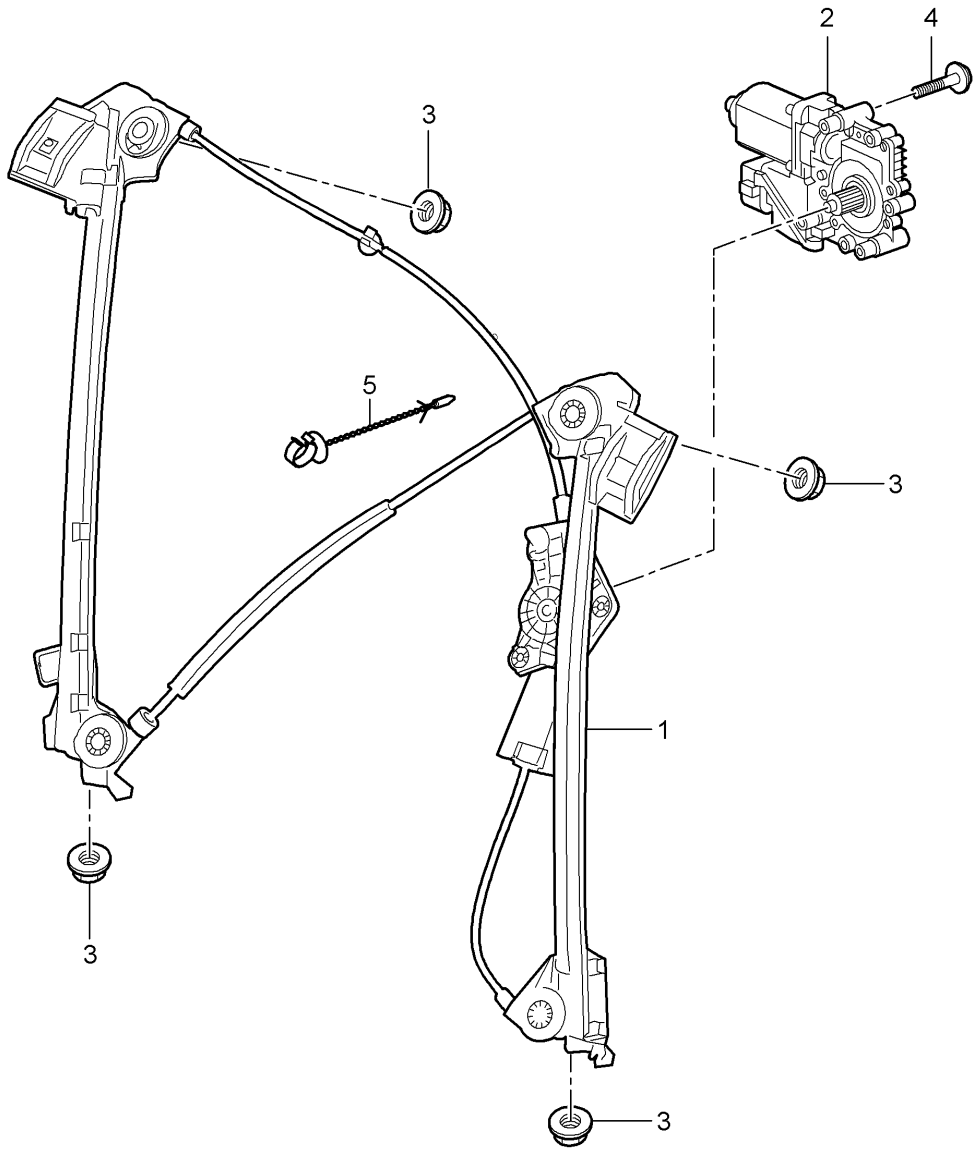

Model: 997 05

Model life 2005>>2008