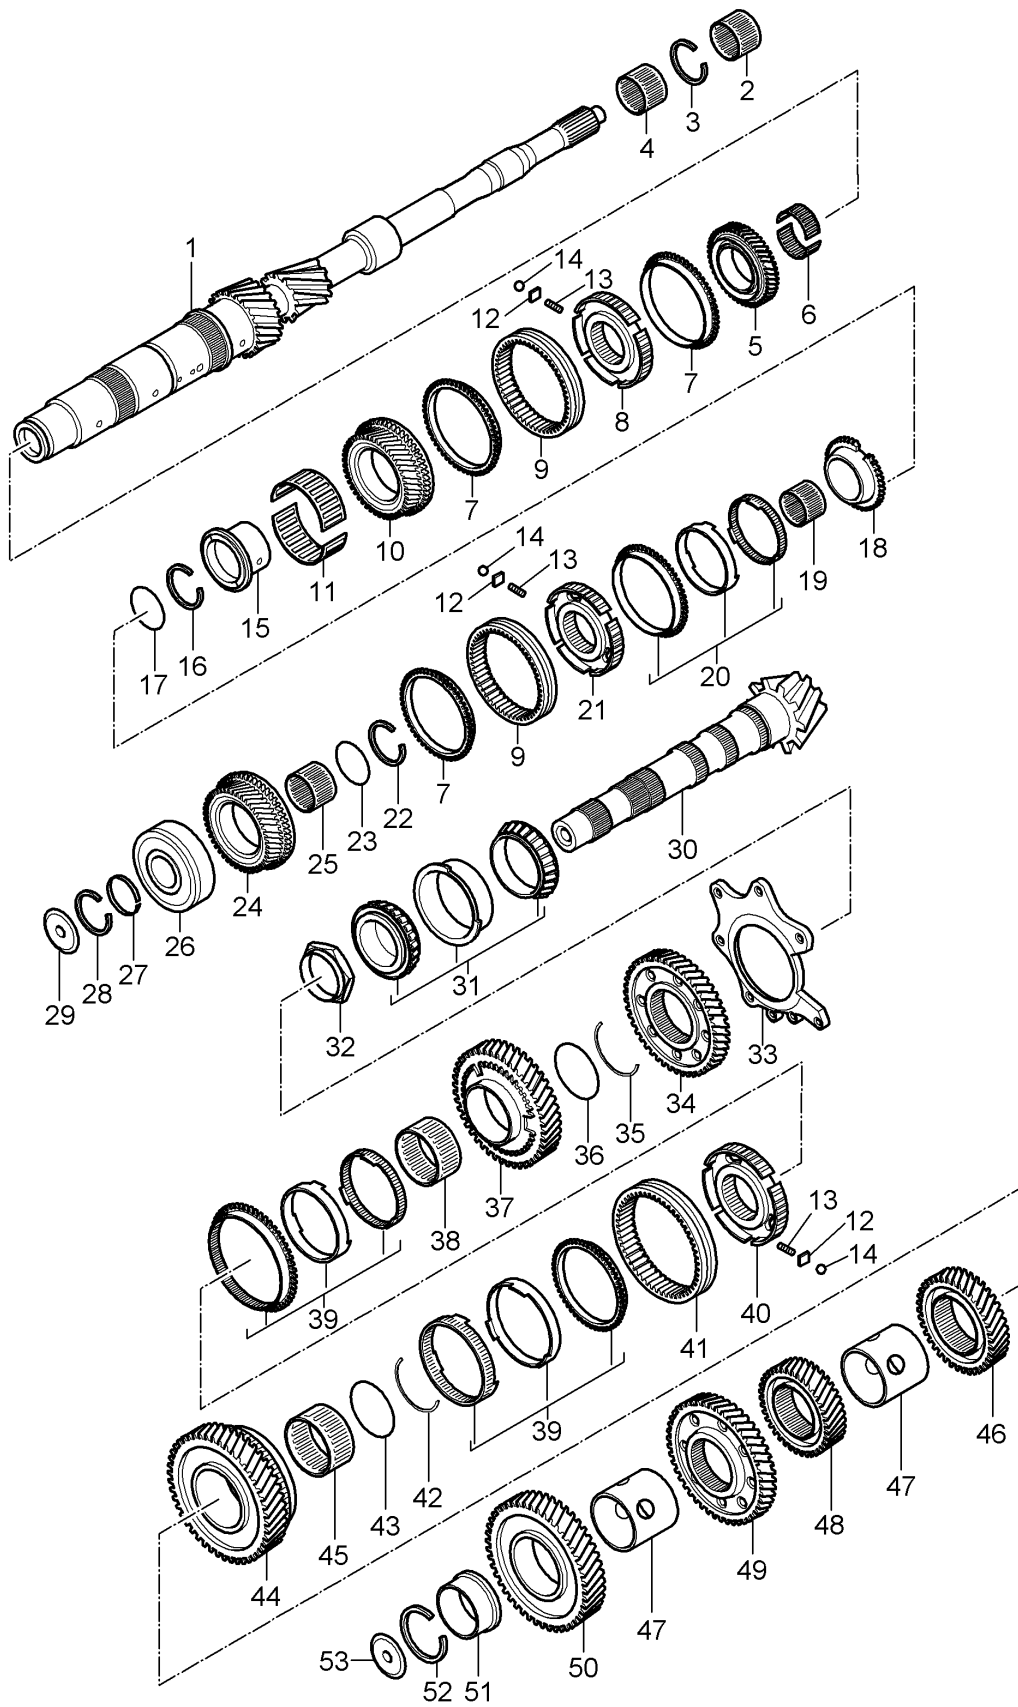

Model: 997 05

Model life 2005>>2008

Model: 997 05 Model life 2005>>2008

Pos	Part Number	Description	Remark	Qty	Model
-		gears and shafts see Technical information Group 3 Nr. 67/10			G9701, G9731
1		Input shaft see illustration:	303-000		
2	997 302 808 00	needle bearing for drive shaft		1	
3	997 302 931 00	1 set circlips		1	
4	997 302 801 00	Taper roller bearing		1	
5		Loose gear wheel 5th gear see illustration:	303-000		
6	997 302 925 00	Set needle bearing - 5th gear		1	
7	997 304 211 02	synchronizer ring 4-speed 5-speed 6th gear		3	
8	997 304 221 01	Guide sleeve 5th and 6th gear		1	
9	997 304 231 00	Shift collar		2	
10		Loose gear wheel 6th gear see illustration:	303-000		
11	997 302 926 00	Set needle bearing - 6th gear		1	
12	997 304 251 00	Follower		9	
13	997 304 261 00	Pressure spring		12	
14	997 304 271 00	ball		9	
15	997 302 266 00	inner ring 5th and 6th gear		1	
16	997 302 932 00	1 set circlips		1	
17	997 302 233 00	Spacer ring 3rd gear		1	
18	997 302 083 01	Loose gear wheel 3rd gear see illustration:	303-000		
19	997 302 923 00	Set needle bearing - 3rd gear		1	
20	997 304 611 05	Set synchronizer ring 3rd gear		1	
21	997 304 221 00	Guide sleeve 3. + 4.Gang		1	
22	997 302 933 00	1 set circlips 4th speed		1	
23	997 302 234 00	Spacer ring 4th speed		1	
24	997 302 084 00	Loose gear wheel 4th speed see illustration:	303-000		
25	997 302 924 00	Set needle bearing - 4th speed		1	
26	997 302 802 00	Taper roller bearing		1	
27	997 301 902 00	Set snap ring		1	
28	997 302 934 00	1 set circlips		1	