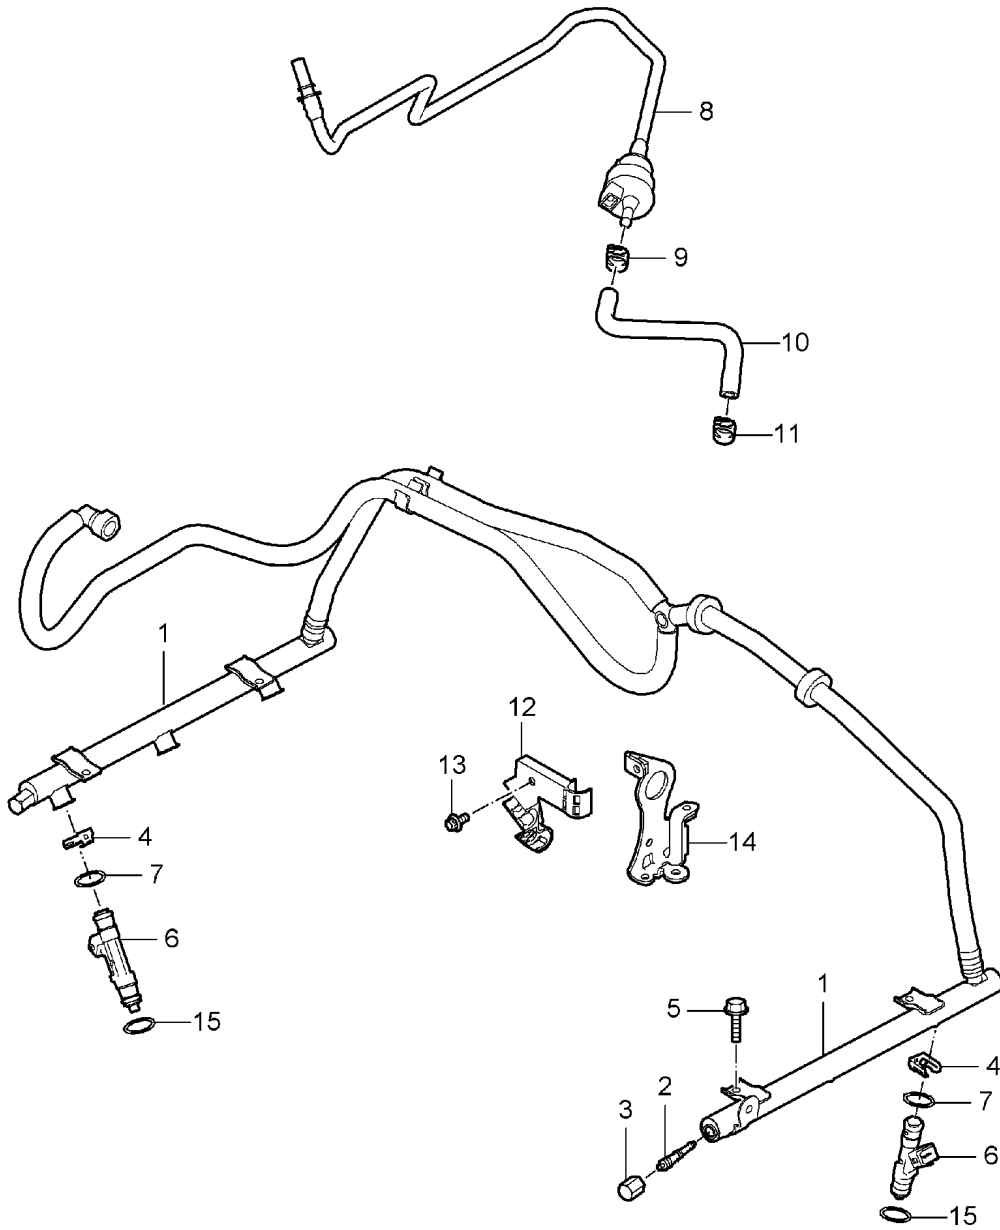

Model: 997 05

Model life 2005>>2008

Model: 997 05

Model life 2005>>2008

Pos	Part Number	Description	Remark	Qty	Model
		Fuel collection pipe			9701,9605
1	997 110 031 03	Fuel collection pipe		1	
2	993 110 217 00	Valve		2	
3	997 110 218 00	Cap closure		2	
4	996 110 113 52	Retaining clip		6	
5	900 385 041 09	Torx screw M 6 X 12		4	
6	997 605 123 00	Injection valve		6	
7	999 707 574 40	O-ring 7,52 X 3,51		6	
8	997 110 129 00	Breather line		1	9701
(8)	997 110 129 40	Breather line D - MJ 2006>>		1	9701+ PR:X51
8	997 110 128 01	Breather line		1	9605
9	999 512 650 09	Hose clamp		1	
10	997 110 127 00	Hose		1	9605
11	999 512 651 09	Hose clamp B 15 X 12		1	
12	996 101 223 00	Bracket		1	
13	900 385 279 09	Hexagon bolt M6 X 12 MK		1	
13	900 385 279 01	Discontinued part Hexagon head bolt M6 X 12 MK		1	
14	996 101 213 56	Retaining bar		1	
15	999 707 573 40	O-ring 8,3 X 3,05		6