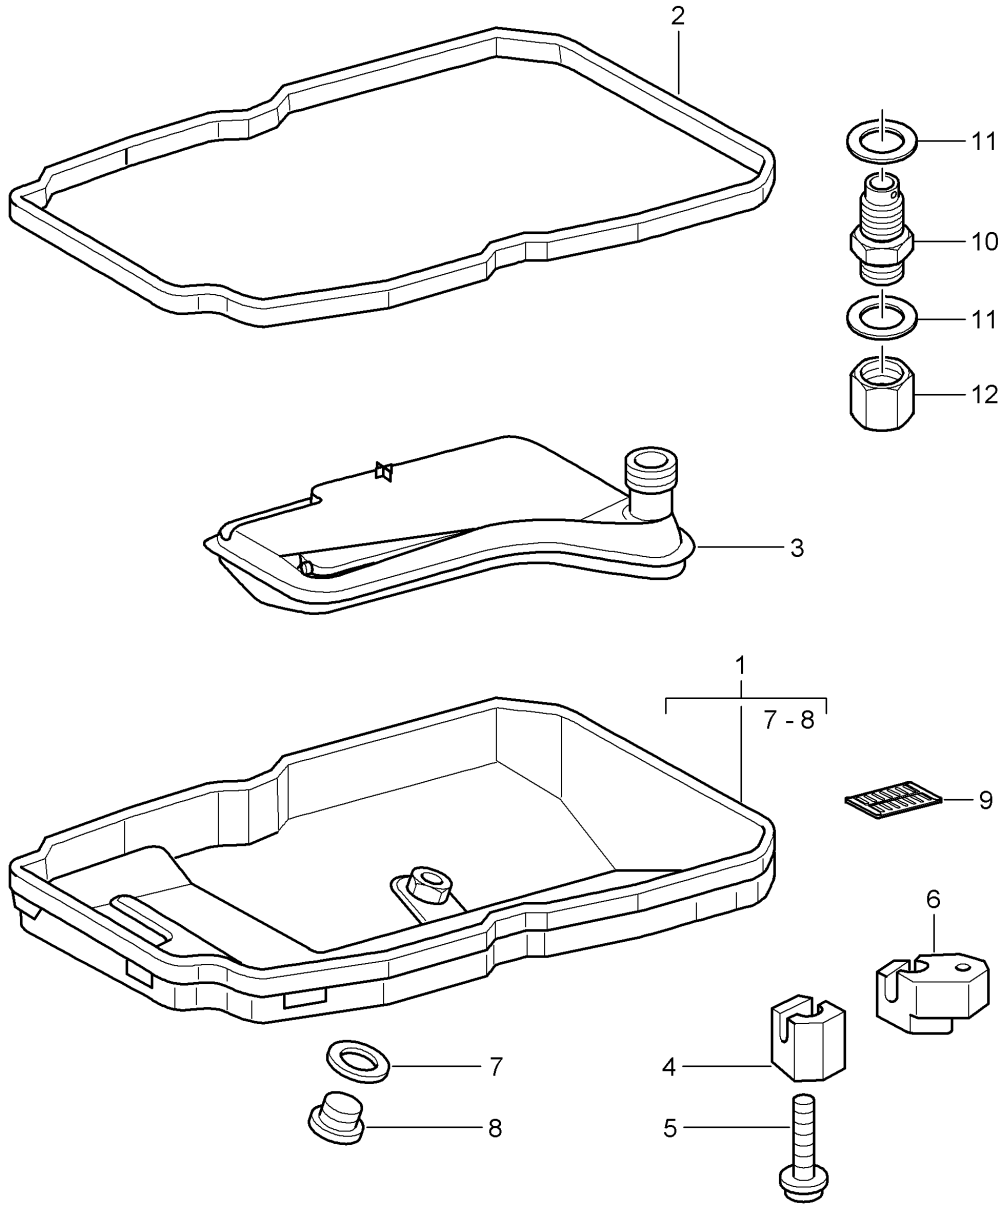

Model: 997 05

Model life 2005>>2008

Model: 997 05

Model life 2005>>2008

Pos	Part Number	Description	Remark	Qty	Model
		Tiptronic oil filter oil sump			A9701, A9731
1	722 270 161 2	oil sump		1	
2	140 271 008 0	gasket for oil sump		1	
3	722 277 009 5	oil filter		1	
4	140 271 006 8	Clamping sleeve		6	
		Discontinued part			
4	220 271 006 8	Clamping sleeve		6	
5	999 073 202 09	Socket head bolt M 6 X 22		6	
		Discontinued part			
5	999 073 202 01	Socket head bolt M 6 X 22		6	
6	140 271 016 8	Clamping sleeve		X	
7	900 123 062 20	seal ring		1	
8	900 219 007 02	sealing plug		1	
		Discontinued part			
8	900 219 007 01	sealing plug		1	
9	220 271 009 8	Magnet		1	
10	996 307 055 11	connection piece		1	
		Oil inlet			
11	900 123 007 30	seal ring		2	
		14 x 18			
12	900 070 011 01	domed cap nut M 14 X 1,5		1