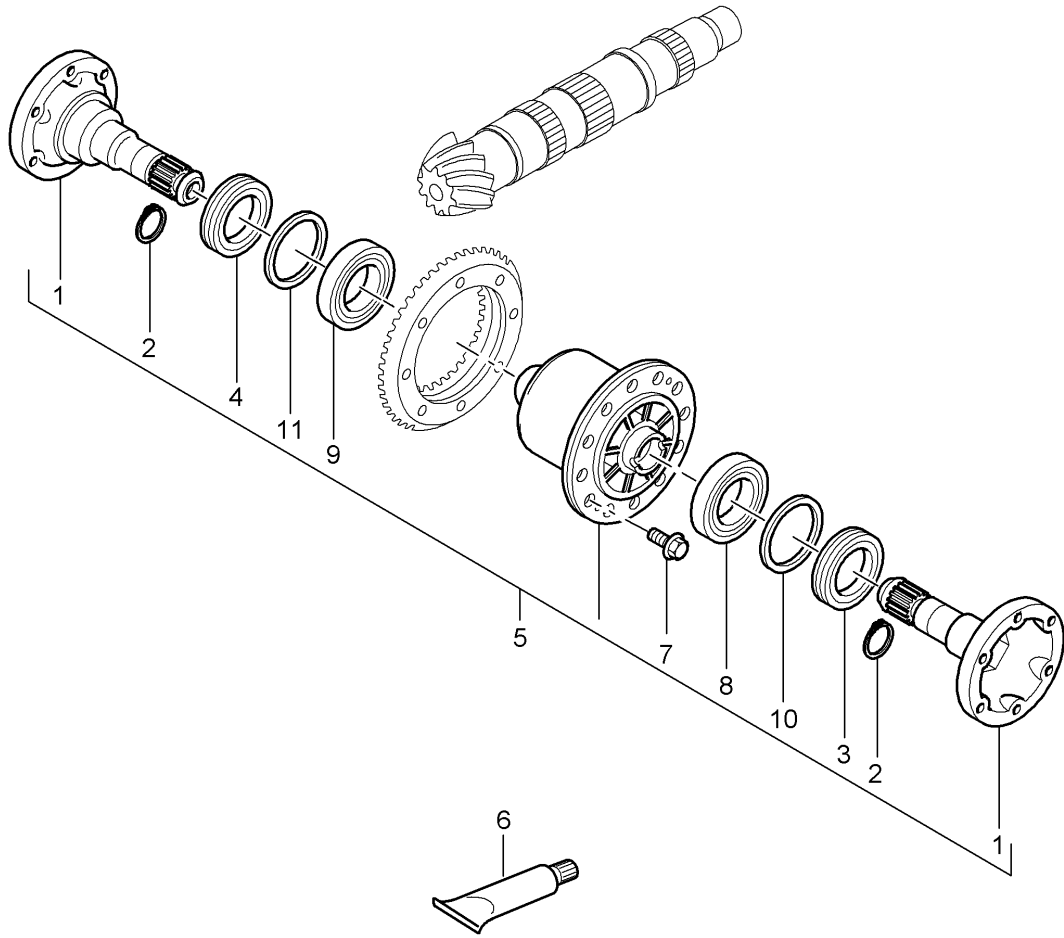

Model: 997 05

Model life 2005>>2008

Pos	Part Number	Description	Remark	Qty	Model
		selector shaft shift rod Selector fork			G9701, G9731
1	997 303 127 00	relay lever		1	
2	997 303 137 00	Reverse gear axle relay lever Reverse gear		1	
3	997 303 107 00	selector shaft Reverse gear		1	
4	997 303 117 00	Selector fork Reverse gear		1	
5	997 303 801 00	needle bearing - Reverse gear		25	
6	997 303 802 00	spring pin		5	
7	997 303 101 00	selector shaft 1st / 2nd gear		1	
8	997 303 111 00	Selector fork 1st / 2nd gear		1	
9	997 303 121 00	Follower 1st / 2nd gear		1	
10	997 303 805 00	Hexagon bolt		3	
11	997 303 103 00	selector shaft 3rd/4th gear		1	
12	997 303 113 00	Selector fork 3rd/4th gear		1	
13	997 303 123 00	Follower 3rd/4th gear		1	
14	997 303 105 00	selector shaft 5. / 6. Gang		1	
15	997 303 115 00	Selector fork 5. / 6. Gang		1	
16	997 303 125 00	Follower 5. / 6. Gang		1	
17	997 303 241 00	ball		4	
18	997 303 243 00	Sleeve		4	
19	997 303 245 00	Sealing cap		3	
20	997 303 247 00	Pressure spring		4	
21	997 303 803 00	Round socket		4	
22	997 303 804 00	Round socket		4	

Model: 997 05

Model life 2005>>2008