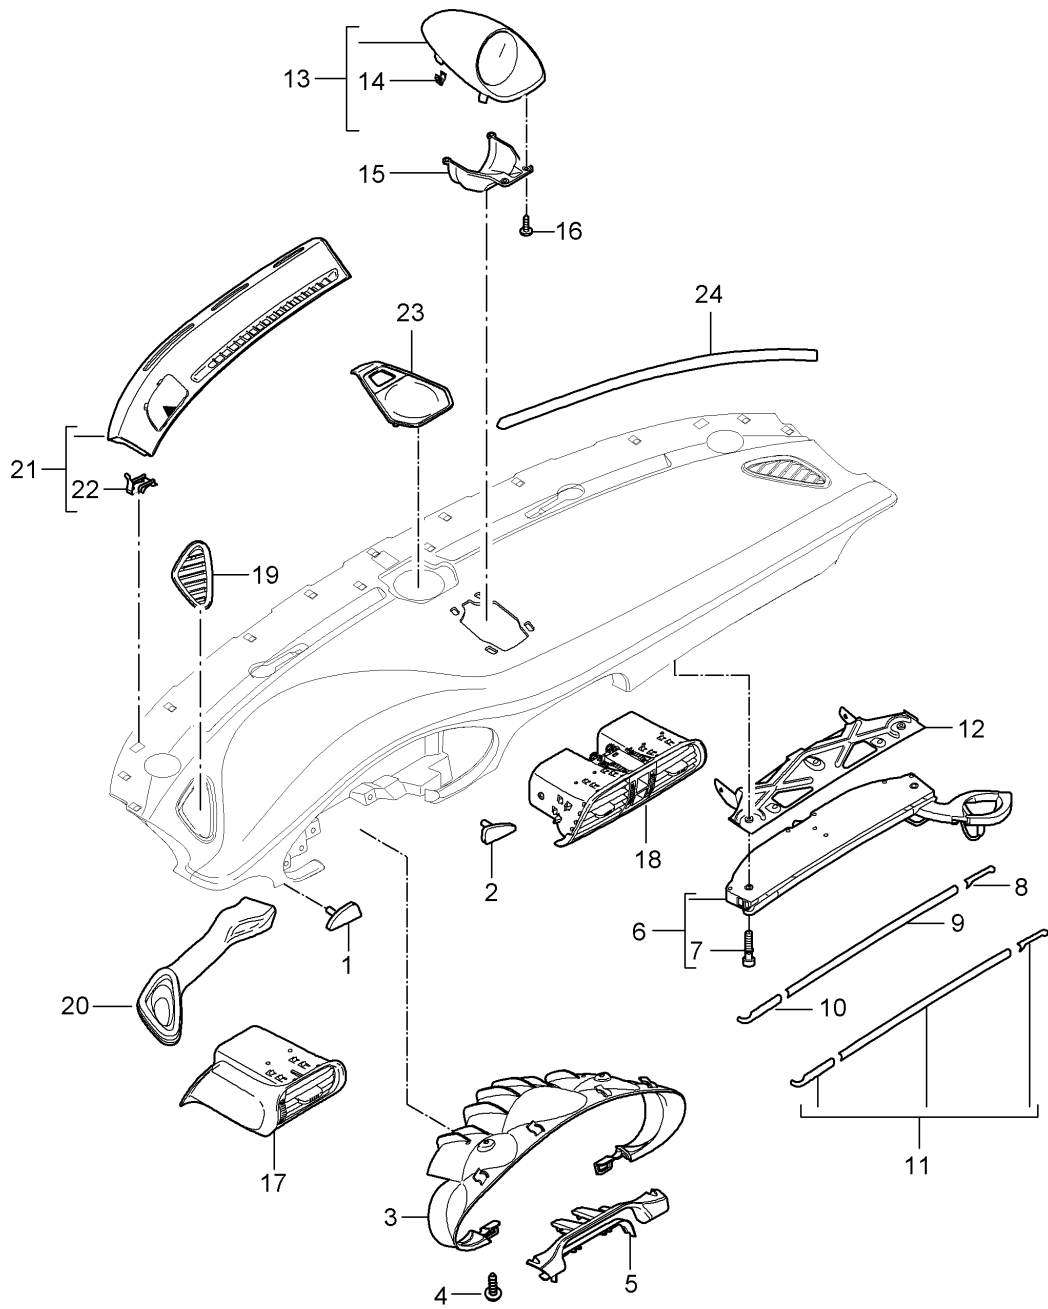

Model: 997 05

Model life 2005>>2008