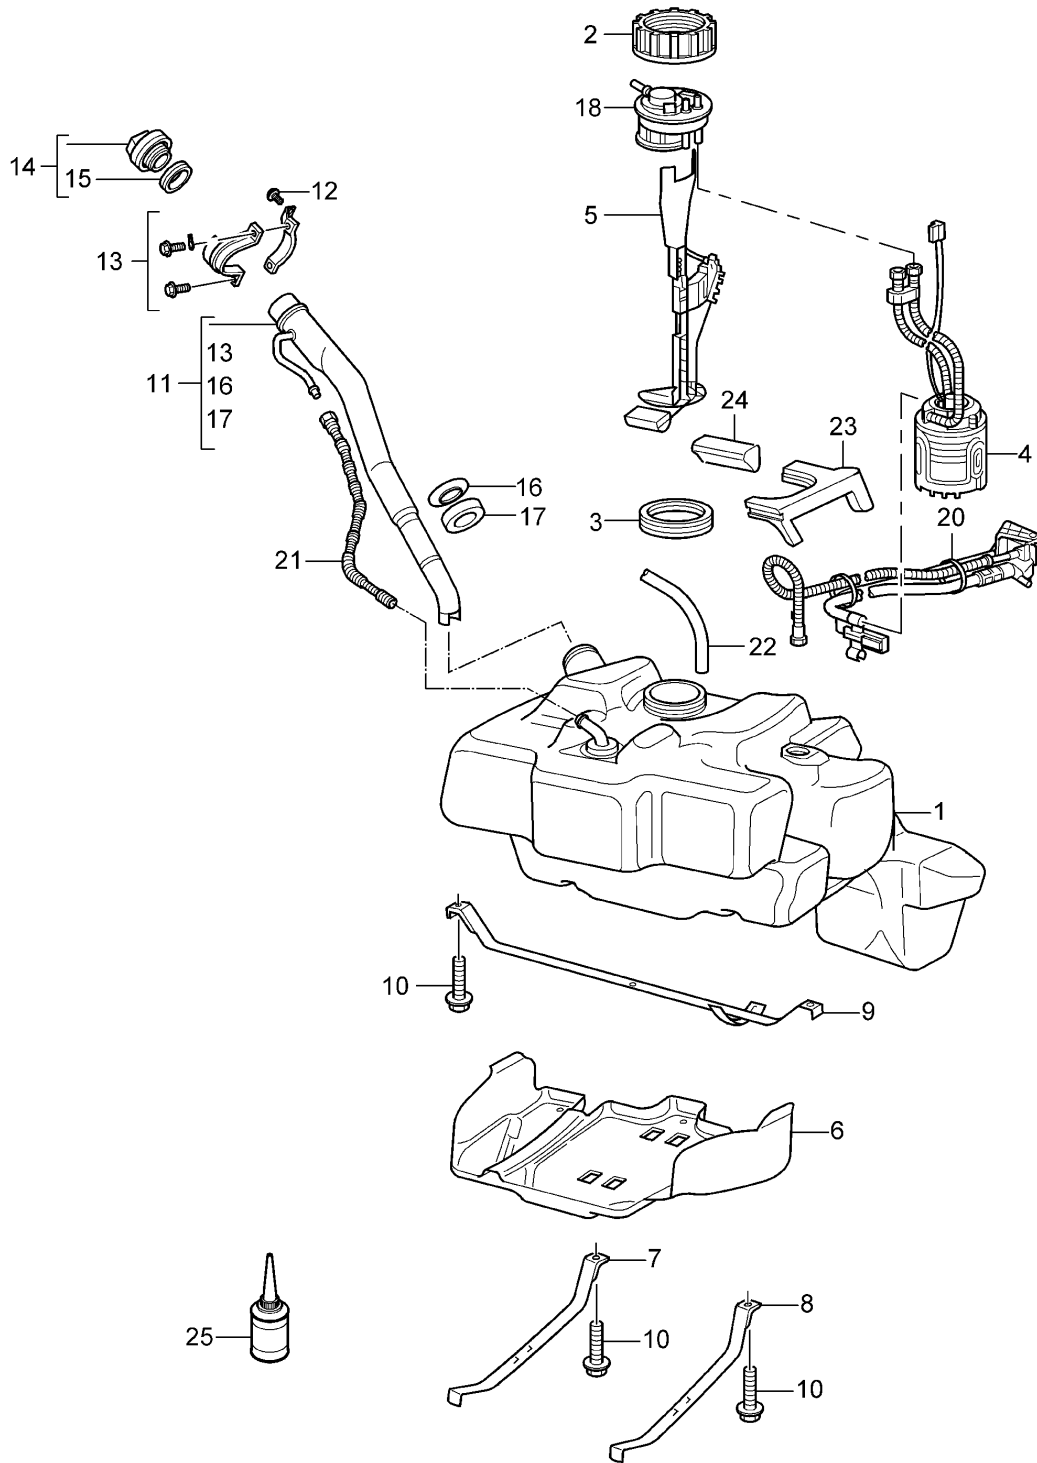

Model: 997 05

Model life 2005>>2008

Model: 997 05 Model life 2005>>2008

Pos	Part Number	Description	Remark	Qty	Model
1	997 201 021 01	Fuel tank		1	C4/C4S
(1)	997 201 022 00	Fuel tank	lhd	1	PR:098
2	997 201 623 00	Union nut	rhd	1	PR:099
3	997 201 733 00	seal ring		1	
4	997 620 133 00	Fuel pump		1	
		Discontinued part			
4	997 620 133 01	Fuel pump		1	
5	997 620 833 00	Tank gauge		1	
		without:			
		flange			
6	997 201 331 00	Bottom protection for fuel tank		1	
7	997 201 106 00	tensioning strap	right	1	
8	997 201 105 00	tensioning strap	left	1	
9	997 201 107 00	tensioning strap		1	
10	900 075 479 09	Bolt with washer M 8 X 40		4	
11	997 201 043 12	fuel filler neck		1	
(11)	997 201 043 10	fuel filler neck		1	PR:150,193
12	999 073 348 09	fillister hd. bolt		1	
13	997 201 951 02	Bracket for filler neck		1	
14	996 201 241 03	Fuel tank cap		1	
		with:			
		Clip			
-	999 507 499 40	Spreader rivet		1	
15	191 201 557	seal ring		1	
16	996 201 755 00	support washer		1	
17	996 201 753 00	Seal		1	
18	997 201 421 01	flange for Tank gauge		1	
20	997 620 113 00	suction jet pump		1	
21	996 201 613 00	Breather line	rhd	1	PR:099
		Fuel tank To fuel filler neck			
(21)	997 201 711 00	Breather line	lhd	1	PR:098
		Fuel tank To fuel filler neck			
(22)	997 201 721 00	Breather line	inner	1	
		In-tank fuel pump To			
25	000 043 206 89	Multi-purpose additive for Otto engine fuels 100 ML		1	
		Discontinued part			
25	000 043 209 02	Multi-purpose additive for Otto engine fuels 100 ML		1