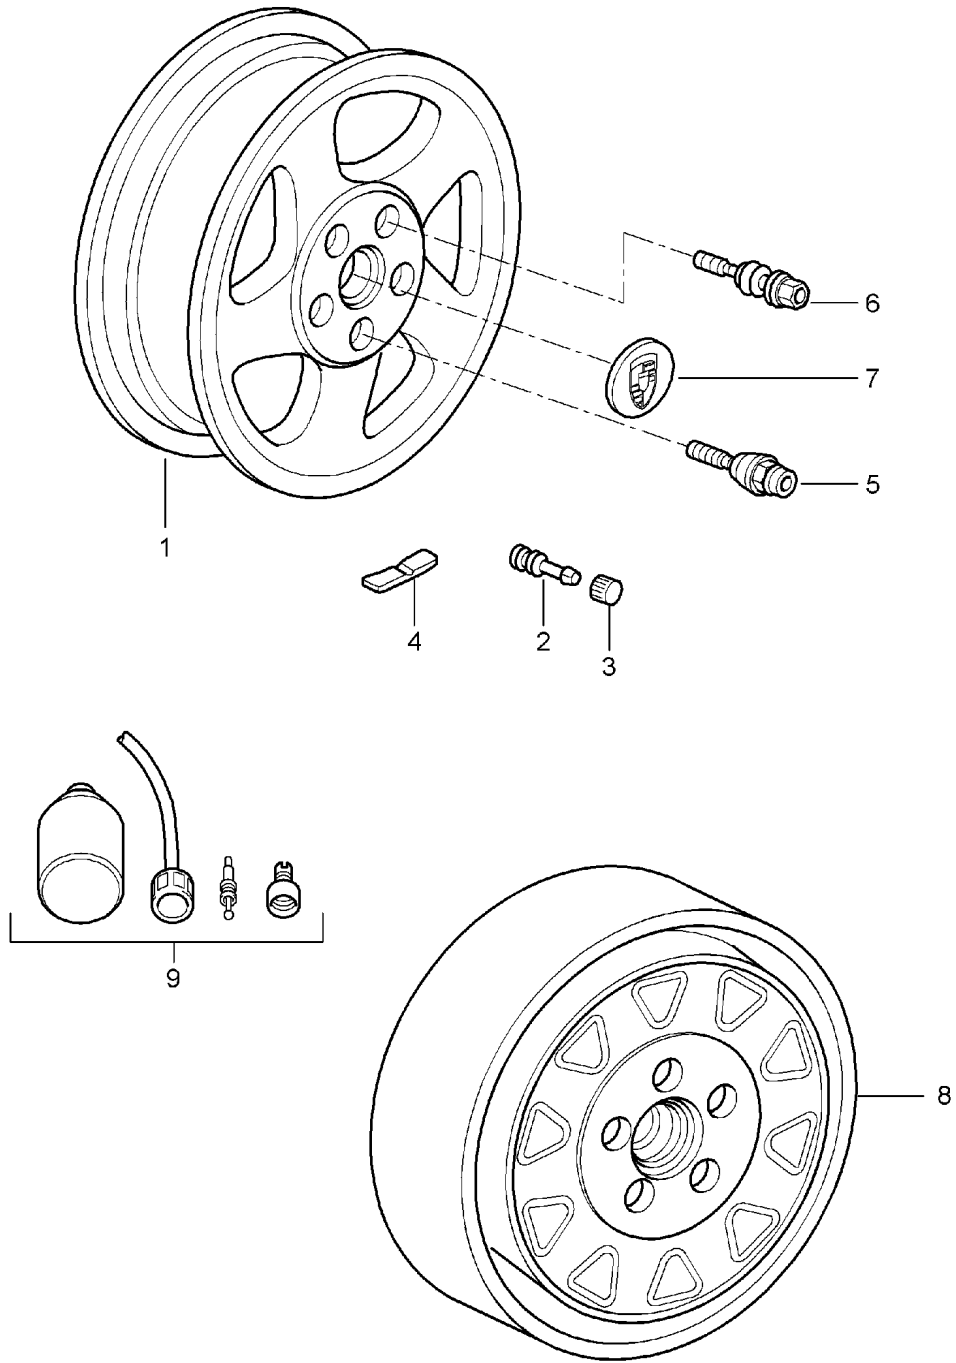

Model: 997 05

Model life 2005>>2008