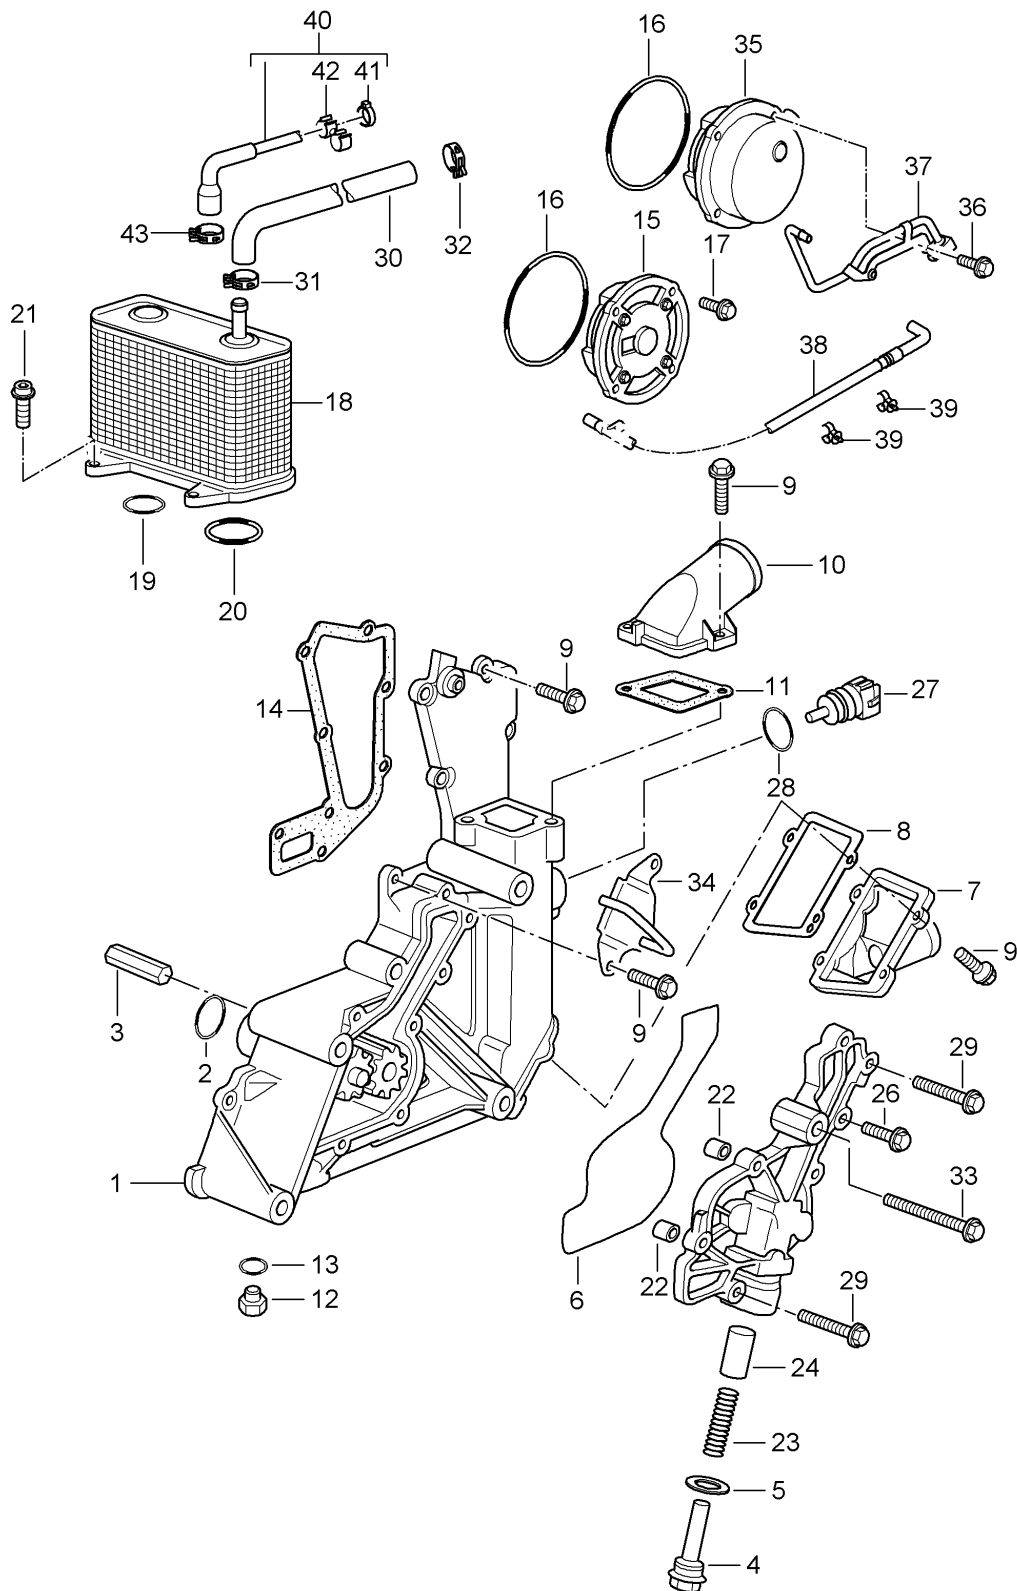

Model: 997 05 Model life 2005>>2008

Pos	Part Number	Description	Remark	Qty	Model
27	996 105 178 54	Chain sprocket		2	
		with:			
29	900 385 272 09	Follower Hexagon bolt M 6 X 12		8	
		Discontinued part			
29	900 385 041 01	Torx screw M 6 X 12		8	
30	996 105 156 00	Tensioner blade cylinder 1 - 3		1	
(30)	996 105 158 00	Tensioner blade cylinder 4 - 6		1	
		Discontinued part			
(30)	996 105 158 01	Tensioner blade cylinder 4 - 6		1	
31	996 105 062 01	Screw M 6		6	
		Discontinued part			
(31)	9A1 105 062 01	Socket head bolt M 6		6	
32	999 707 346 40	O-ring 15 X 3		6	
33	996 105 054 01	slide rail cylinder 1 - 3		1	
(33)	996 105 164 00	slide rail cylinder 4 - 6		1	
34	996 105 188 01	chain tensioner Discontinued part		1	
34	996 105 188 02	chain tensioner		1	
35	996 105 180 56	chain tensioner Discontinued part		1	
35	996 105 180 58	chain tensioner		1	
36	996 105 197 00	Pressure pin		1	
37	900 123 147 30	seal ring A 27 X 32		3	
39	996 105 112 01	Seal		1	
40	996 105 280 51	ring		4	
41	996 104 205 07	Bearing bush		2	
42	996 105 203 00	Washer		2	
43	996 105 051 03	camshaft adjuster unit Cyl. 1 - 3 Discontinued part		1	
43	996 105 051 04	camshaft adjuster unit Cyl. 1 - 3		1	
(43)	996 105 052 01	camshaft adjuster unit Cyl. 4 - 6 Discontinued part		1	
(43)	996 105 052 02	camshaft adjuster unit Cyl. 4 - 6		1	
44	987 105 260 01	Intermediate piece		2	
45	987 105 254 00	Hexagon bolt M 12 X 1,5 X 130		2	
-	000 043 024 00	Extreme-pressure grease 1 tube 80 Gr. for Camshaft		1	

Model: 997 05

Model life 2005>>2008