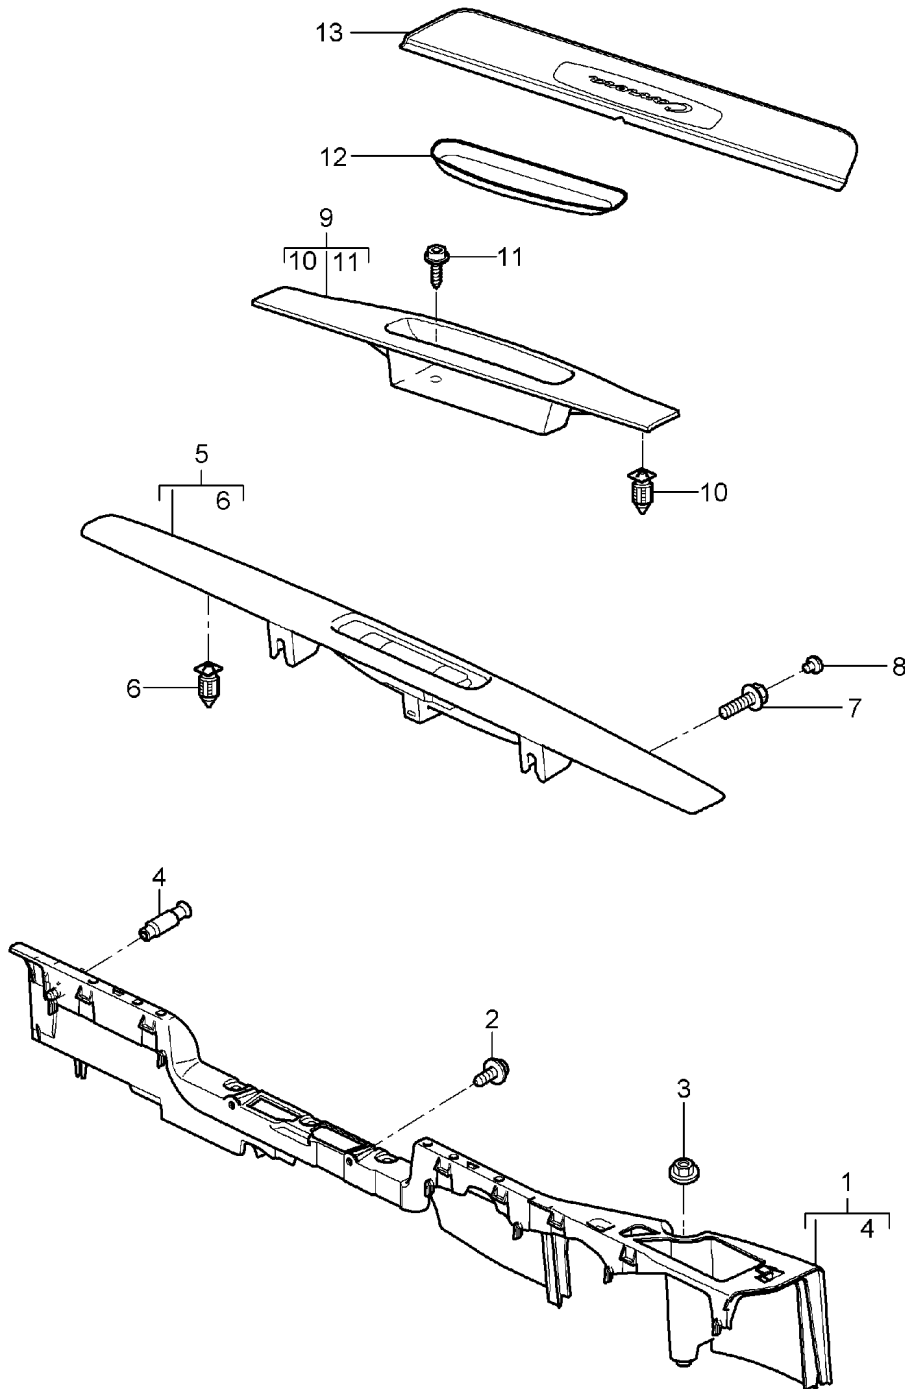

Model: 997 05

Model life 2005>>2008

Pos	Part Number	Description	Remark	Qty	Model
		Set see illustration:	807-006		
17	999 902 054 40	Tequipment catalogue Fixing plate for Floor mats		4	
18	964 551 751 00	Bracket Warning light	rhd	1	PR:099,193
(18)	997 551 852 00	Bracket Warning light	lhd	1	PR:098,193
19	999 919 254 01	fillister hd. bolt 4,0 X 36,5		2	PR:193

Model: 997 05

Model life 2005>>2008