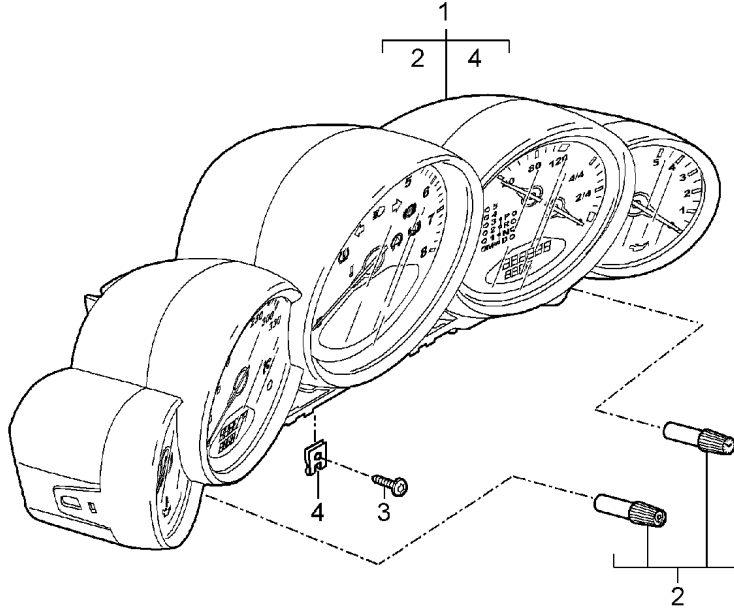

Model: 997 05

Model life 2005>>2008