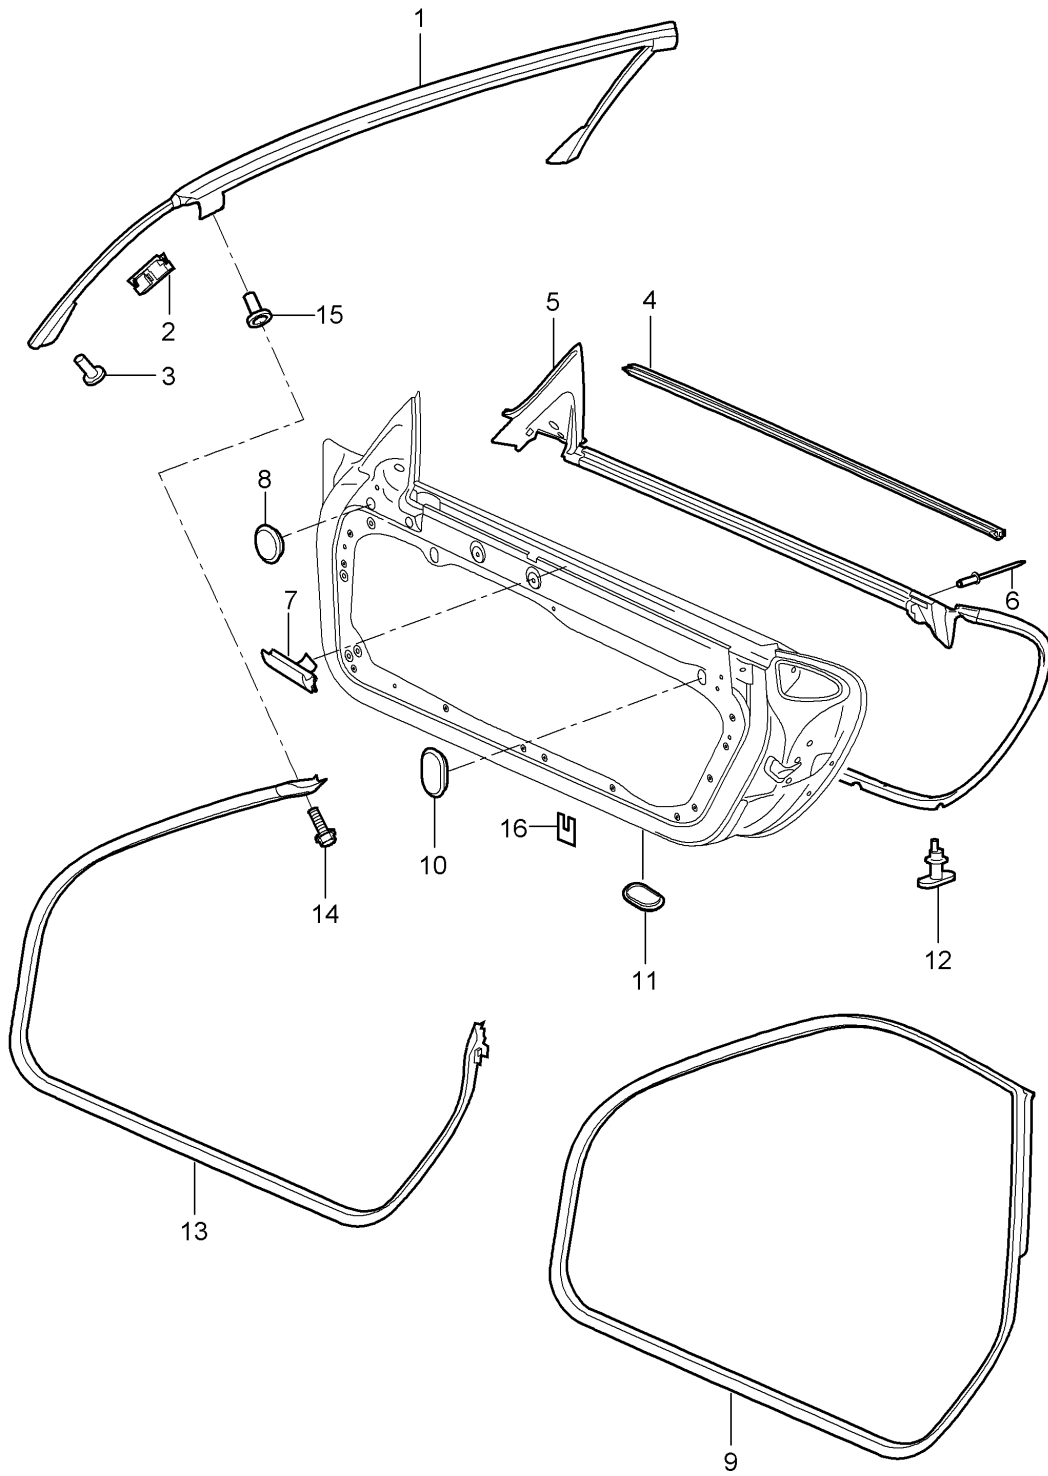

Model: 997 05

Model life 2005>>2008

Model: 997 05 Model life 2005>>2008

Pos	Part Number	Description	Remark	Qty	Model
1	997 537 077 02	Door seal Seal Windscreen Seal		1	CABRIO
2	999 507 678 01	Windscreen U-clip 4,0-4,5		1	CABRIO
3	999 190 445 37	D >> - MJ 2006 Pop rivet A 4,0 X 7,9		36	CABRIO
4	997 537 085 00	Seal	left	1	
(4)	997 537 086 00	Seal	outer right	1	
5	997 537 531 06	Seal	outer left inner	1	
5	997 537 531 07	D >> - MJ 2007 Discontinued part Seal	left inner	1	
(5)	997 537 532 06	D - MJ 2008>> Seal	right inner	1	
(5)	997 537 532 07	D >> - MJ 2007 Discontinued part Seal	right inner	1	
7	997 537 495 00	D - MJ 2008>> Seal		1	
8	803 803 583 A	D >> - MJ 2006 Bungs 20,0 X 30,0		2	
8	999 703 196 40	Discontinued part End cap 20,0 X 30,0		2	
(9)	997 537 075 00	Door seal	left	1	COUPE
(9)	997 537 075 03	D >> - MJ 2006 Discontinued part Door seal	left	1	COUPE
(9)	997 537 075 05	D >> - MJ 2006 Discontinued part Door seal	left	1	COUPE/TARGA
9	997 537 076 00	Door seal	right	1	COUPE
9	997 537 076 03	D >> - MJ 2006 Discontinued part Door seal	right	1	COUPE
9	997 537 076 05	D >> - MJ 2006 Discontinued part Door seal	right	1	COUPE/TARGA
10	999 703 541 40	End cap 20 X 28 X 1		4	
11	999 703 542 40	End cap 23,8 X 38,7		8	
12	999 507 578 40	Clip Seal 5,0 X 3,7		36	
12	999 591 513 40	D >> - MJ 2007 Clip Seal 5,8 x 0,9		36	
13	997 537 075 02	D - MJ 2008>> Door seal	left	1	CABRIO
(13)	997 537 076 02	Door seal	right	1	CABRIO