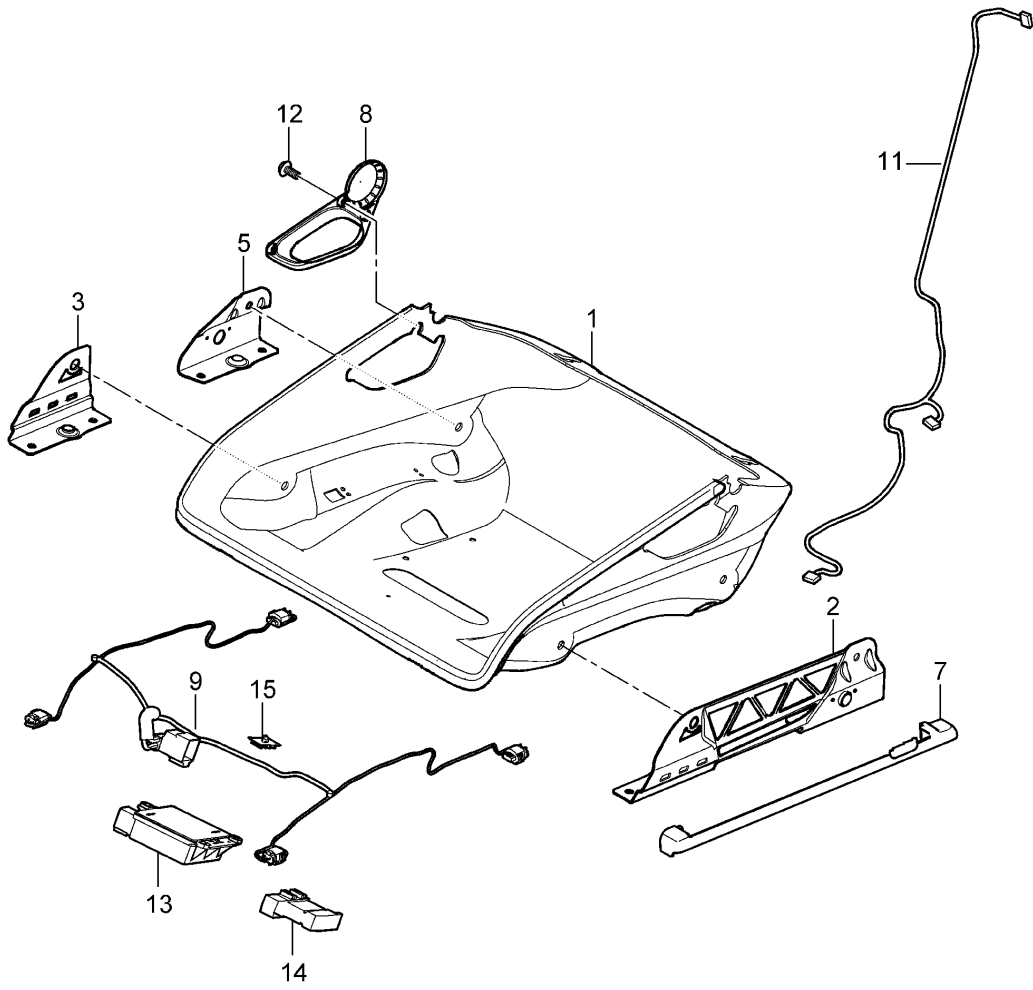

Model: 997 05

Model life 2005>>2008

Model: 997 05 Model life 2005>>2008

Pos	Part Number	Description	Remark	Qty	Model
		bucket seat Collapsible Seat frame Accessories D - MJ 2008>>			CARRERA TARGA COUPE CABRIO
1	997 521 281 00	Cup Seat frame	left a. right	2	PR:388,389
(1)	997 521 182 00	without: seat occupied recognition Cup Seat frame	right	1	PR:389,560
		with: seat occupied recognition and Seat rail			
2	997 521 433 00	Adapter Seat frame Discontinued part	outer left	1	PR:388
(2)	997 521 434 00	Adapter Seat frame Discontinued part	outer right	1	PR:389
3	997 521 436 00	Adapter Seat frame Discontinued part	front, inner right	1	PR:388
4	997 521 435 00	Adapter Seat frame	front, inner left	1	PR:389
		without: seat occupied recognition Discontinued part			
5	997 521 438 00	Adapter Seat frame Discontinued part	rear, inner right	1	PR:388
6	997 521 437 00	Adapter Seat frame	rear, inner left	1	PR:389
		without: seat occupied recognition Discontinued part			
7	997 521 427 03	Cover Sensor seat occupied recognition	left	1	PR:389,560
(7)	997 521 427 03 01C 997 521 426 03	Satin black Cover Sensor seat occupied recognition	right	1	PR:389,560
		Satin black			
8	997 521 561 00	Trim Seat belt	left lower	1	PR:388,389
(8)	997 521 561 00 01C 997 521 562 00	Satin black Trim Seat belt	right lower	1	PR:388,389
		Satin black			
9	997 521 562 00 01C 997 612 688 10	Wire set seat occupied recognition		1	PR:389,560
11	997 612 785 10	Wire set	left a. right	1	PR:388,389
12	999 141 049 01	Side airbag unit Oval-head screw Mount Trim Belt Seat cushion		3	
13	997 618 233 05	Control unit for seat occupied sensor		1	PR:560
14	999 653 070 40	Pin connector socket		1