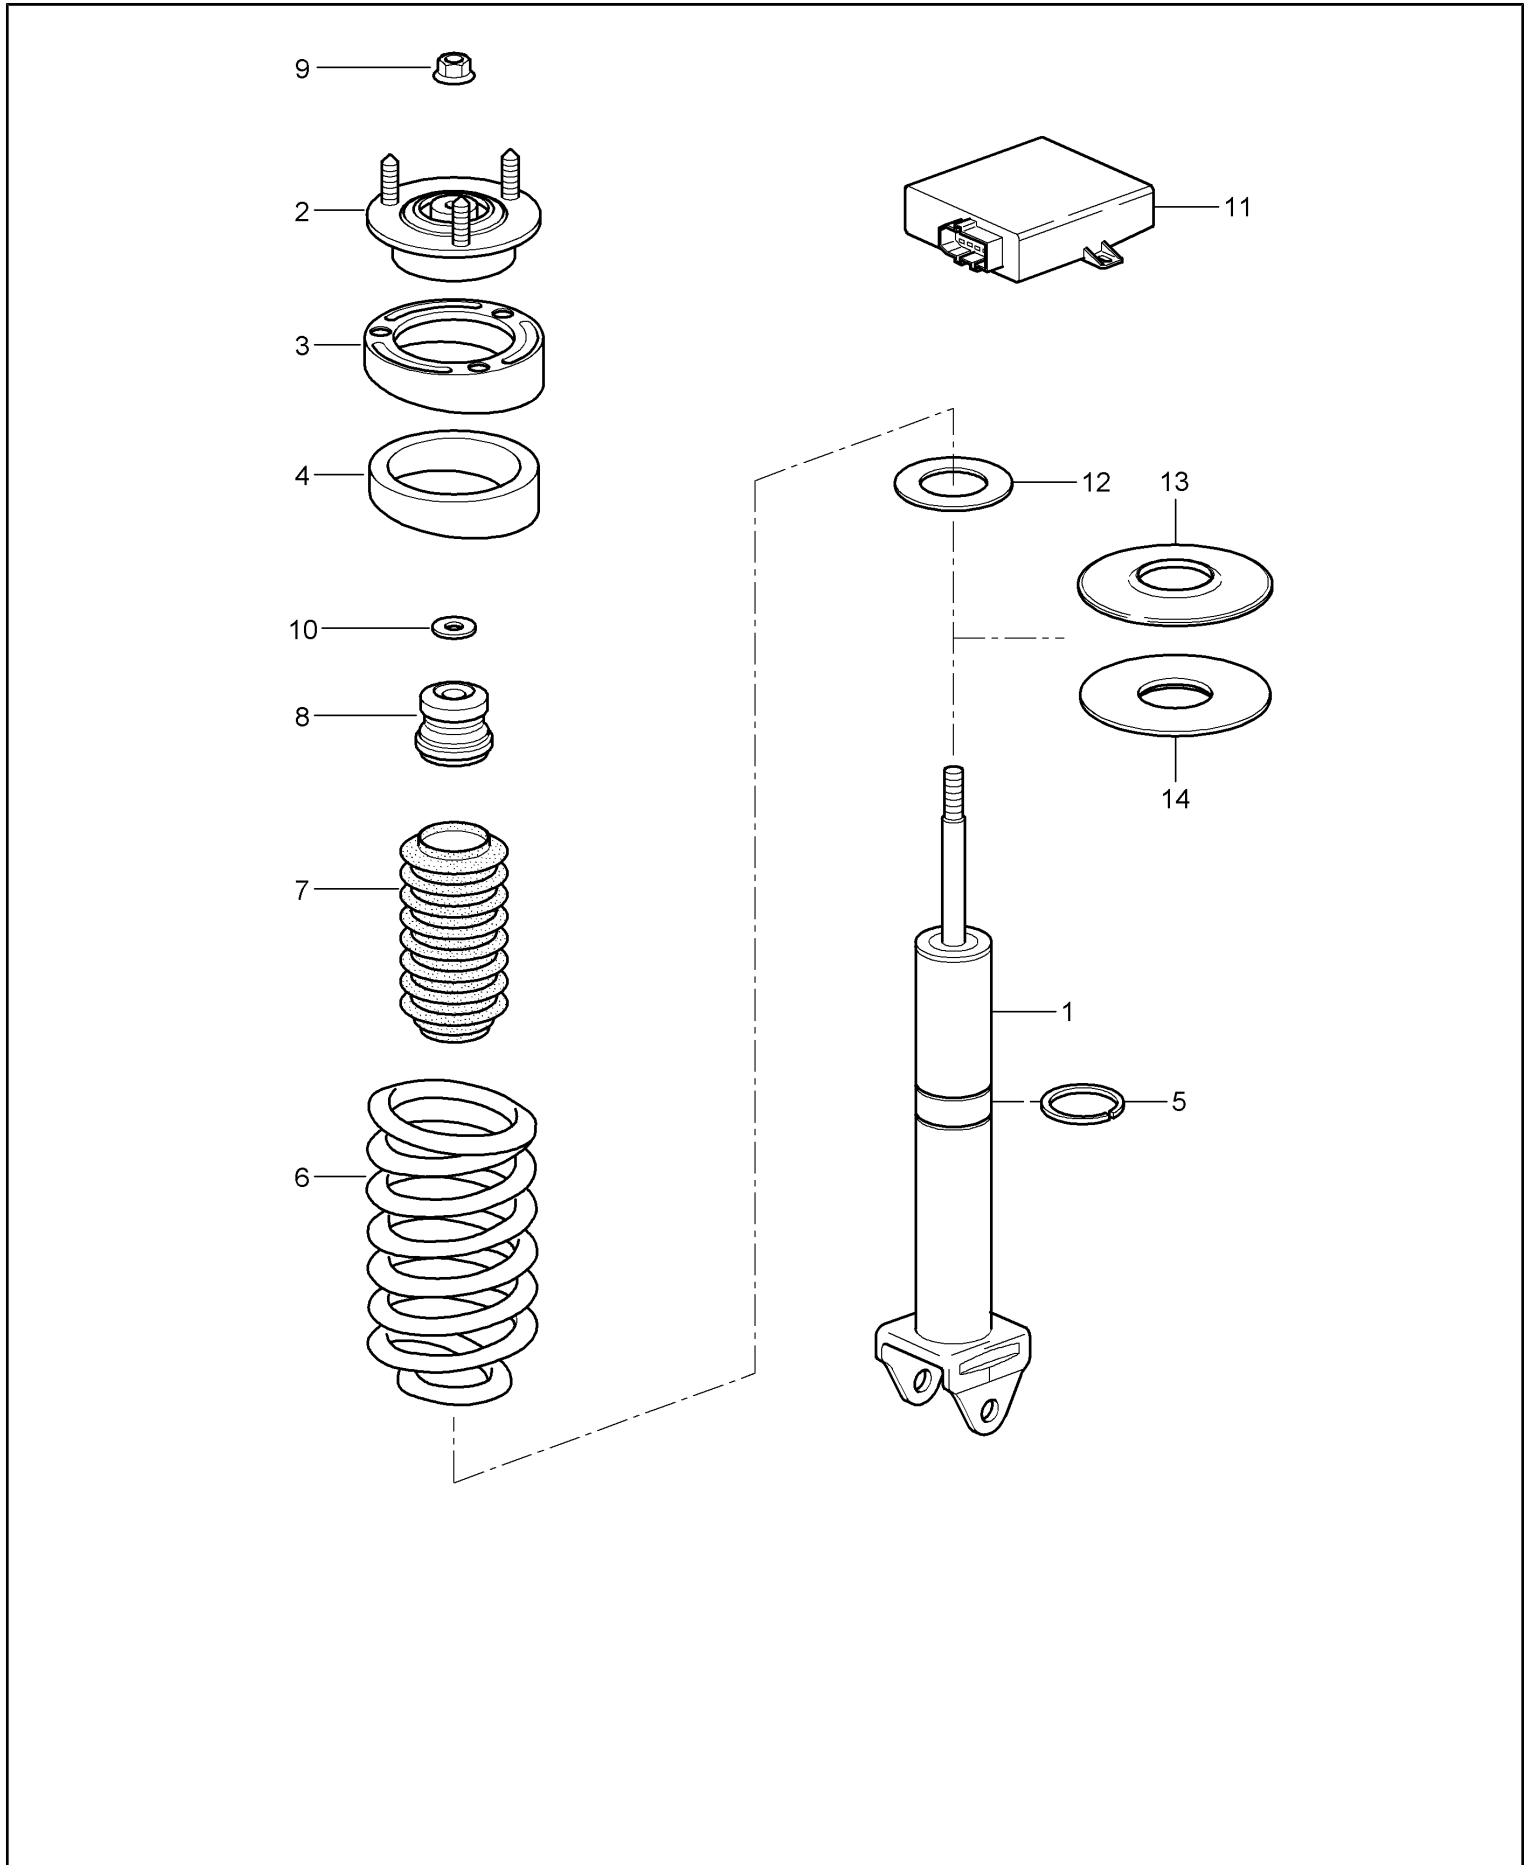

Model: 997 05

Model life 2005>>2008

Pos	Part Number	Description	Remark	Qty	Model
15	997 606 111 01	Acceleration sensor for bodywork		1	
16	997 606 214 00	Bracket Accelerator sensor		1	

Model: 997 05

Model life 2005>>2008