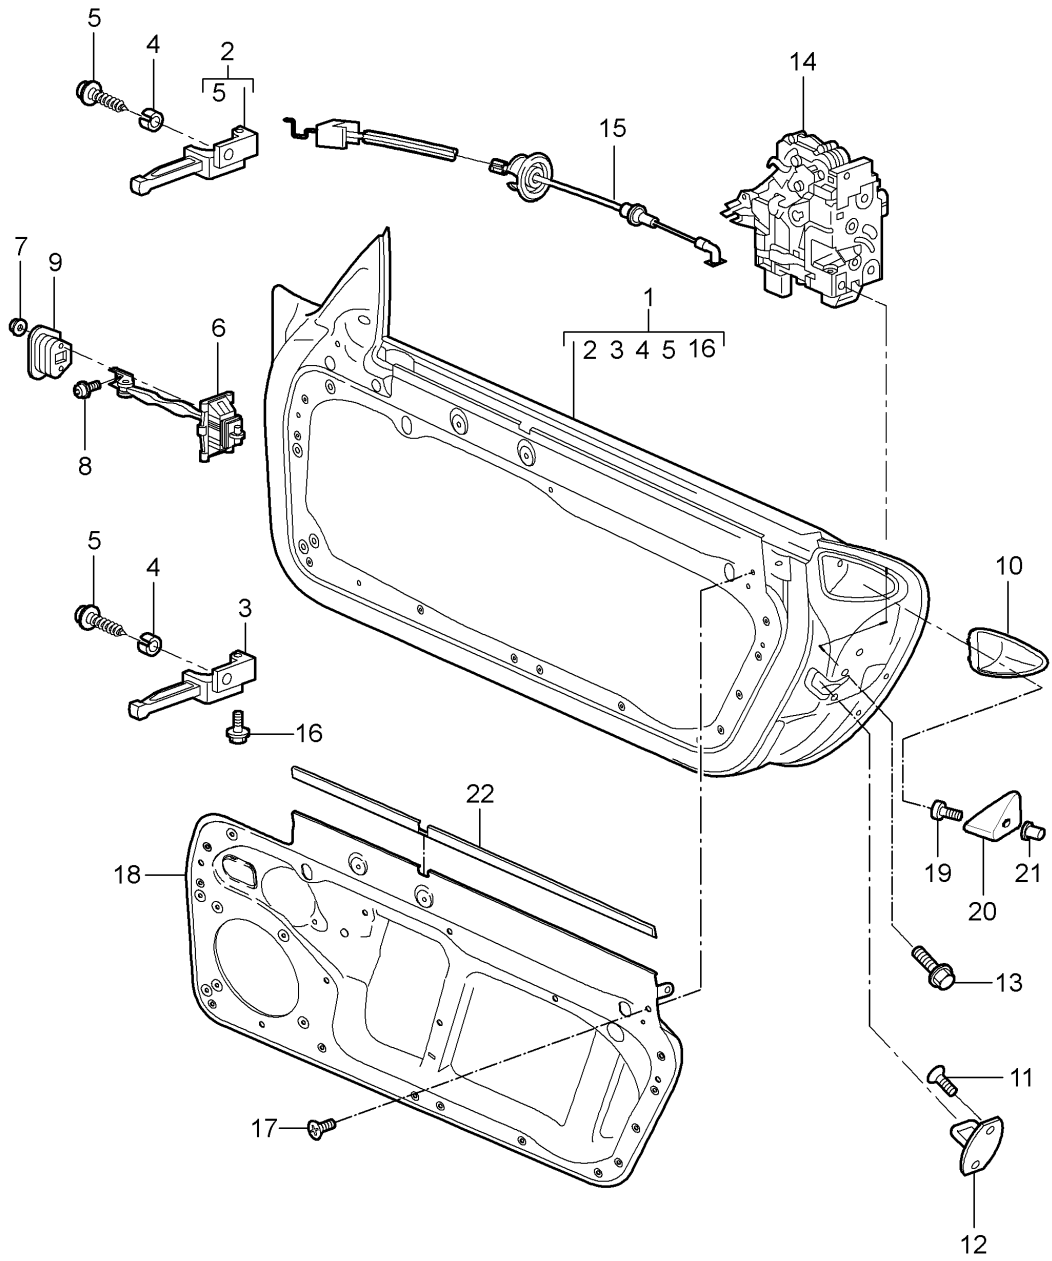

Model: 997 05

Model life 2005>>2008

Model: 997 05 Model life 2005>>2008

Pos	Part Number	Description	Remark	Qty	Model
		Door shell Installation parts Door lock			
(1)	997 531 011 04	Door shell	left	1	
	997 531 011 04 GRV	primed			
1	997 531 012 04	Door shell	right	1	
	997 531 012 04 GRV	primed			
-		also use:			
-	000 043 305 32	sealant		1	
(2)	997 531 321 00	Hinge	left	1	
2	997 531 322 00	Hinge	right	1	
(3)	997 531 319 00	Hinge	left	1	
3	997 531 320 00	Hinge	right	1	
4	996 531 831 00	Sleeve		4	
5	900 067 291 01	Bolt with washer M 8 X 16		2	
6	997 537 151 01	Door catch Discontinued part		2	
6	997 537 151 02	Door catch		2	
7	999 084 212 02	Hexagon nut M 6		4	
8	999 073 138 09	Screw M 8 X 25 Discontinued part		2	
9	996 537 751 00	Seal		2	
(10)	997 537 331 00	Support	left	1	
	997 537 331 00 01C	Satin black			
10	997 537 332 00	Support	right	1	
	997 537 332 00 01C	Satin black			
11	N 910 174 01	countersunk multi-point socket head bolt M 8 X 22		4	
12	3C0 837 767 A	Striker		2	
13	WHT 000 439	flat round head bolt M 8 X 20		2	
(14)	3D1 837 015	Door lock	left lhd	1	PR:098
14	3D1 837 016	Door lock	right lhd	1	PR:098
(14)	3D1 837 015 C	Door lock	left	1	PR:072
(14)	3D1 837 016 C	Door lock	right	1	PR:072
(14)	3D2 837 015	Door lock	left rhd	1	PR:099
(14)	3D2 837 016	Door lock	right rhd	1	PR:099
15	997 537 319 01	Bowden cable		2	
16	999 072 043 09	Hexagon bolt M 6 X 12 Micro-self-locking fillister hd. bolt M 6 X 16		2	
17	999 073 333 09			8	
(18)	997 537 201 00	Inner panel D >> - MJ 2005 No longer use the part here	left	1	
18	997 537 202 00	Inner panel D >> - MJ 2005 No longer use the part here	right	1	
18	997 537 901 00	Inner panel D >> - MJ 2005	left	1	
(18)	997 537 902 00	Inner panel D >> - MJ 2005	right	1	
18	987 537 202 00	Inner panel D - MJ 2006>> No longer use the part here	right	1	
18	987 537 201 00	Inner panel D - MJ 2006>> No longer use the part here	left	1	