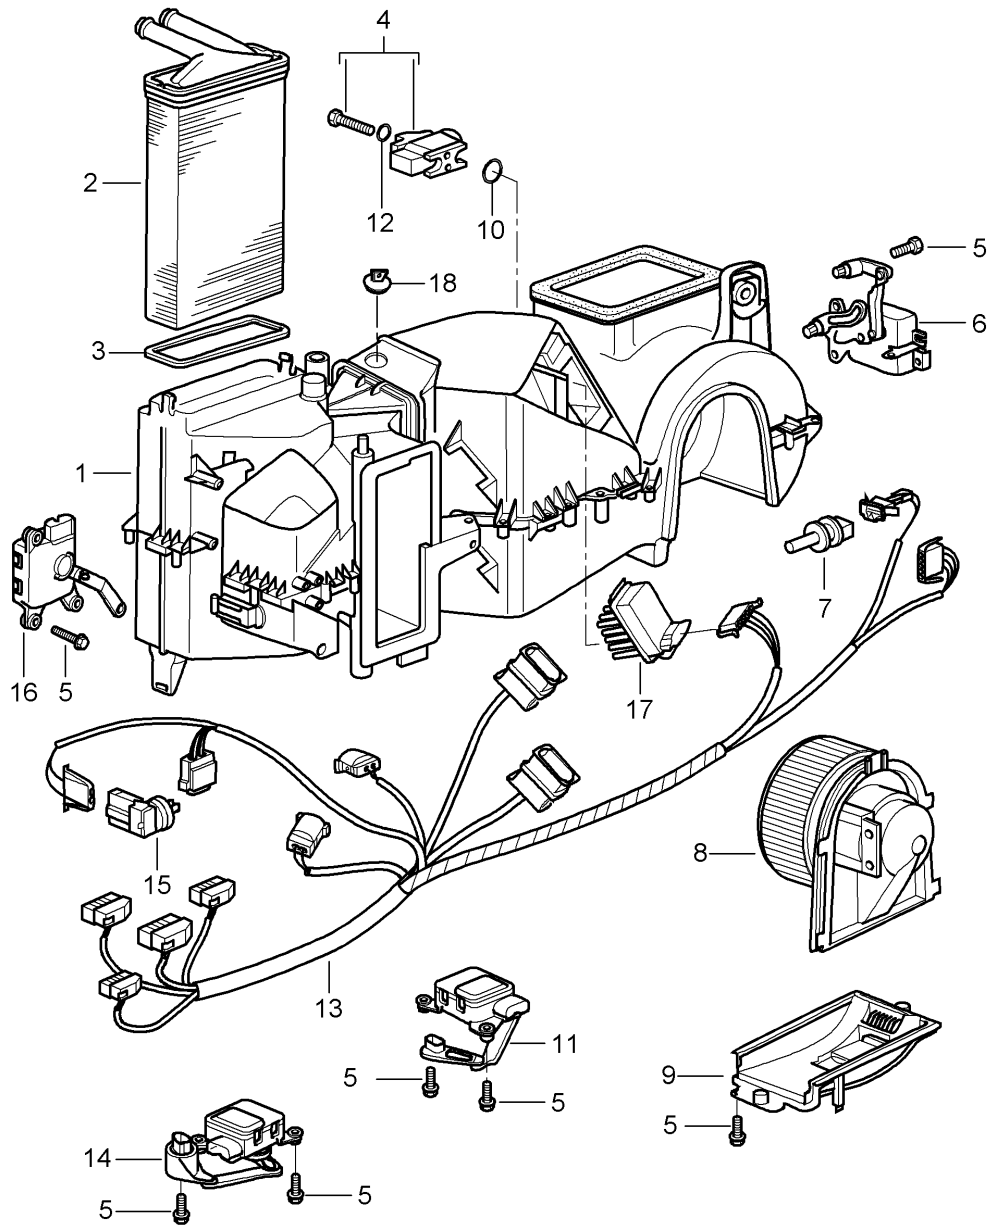

Model: 997 05

Model life 2005>>2008

Model: 997 05 Model life 2005>>2008

Pos	Part Number	Description	Remark	Qty	Model
1	997 573 901 04	Air conditioner Individual parts Air conditioner without: heat exchanger with: evaporator	lhd	1	PR:098,573
(1)	996 573 901 01	Air conditioner without: heat exchanger with: evaporator	rhd	1	PR:099,573
2	997 572 129 00	heat exchanger		1	
3	996 572 913 00	Seal		1	
4	996 573 929 01	Expansion valve		1	
5	900 143 102 02	Bolt with washer		X	
6	996 573 915 00	actuator motor for fresh air flap	lhd	1	PR:098,573
		fresh air flap Identification: >> >>		1 1 1	
(6)	996 573 915 01	actuator motor for fresh air flap Identification: >> >> Black	rhd	1	PR:099,573
7	955 572 304 10	Temperature sensor		1	
8	996 624 107 01	Fan	lhd	1	PR:098
(8)	996 624 108 01	Fan	rhd	1	PR:099
9	996 573 905 00	Cover		1	
10	999 707 596 40	O-ring 14x1,82		1	
11	996 573 919 02	Servomotor Temperature valve Identification: >> >> pink	lhd	1	PR:098
(11)	996 573 919 03	Servomotor Temperature valve Identification: >> >> pink	rhd	1	PR:099
12	999 707 534 41	O-ring 17x2,00		1	
13	997 612 655 02	Wire set	lhd	1	PR:098,573
(13)	997 612 656 02	Wire set D >> - MJ 2007	rhd	1	PR:099,573
(13)	997 612 656 04	Wire set D - MJ 2008>>	rhd	1	PR:099,573
(13)	987 612 655 00	Wire set D >> - MJ 2007	lhd	1	PR:098,572
(13)	987 612 655 02	Wire set D - MJ 2008>>	lhd	1	PR:098,572
(13)	987 612 656 01	Wire set D >> - MJ 2007	rhd	1	PR:099,572
(13)	987 612 656 03	Wire set D - MJ 2008>>	rhd	1	PR:099,572
14	996 573 921 02	Servomotor for defroster flap Identification: >> >> yellow	lhd	1	PR:098
(14)	996 573 921 03	Servomotor for defroster flap Identification: >> >> yellow	rhd	1	PR:099