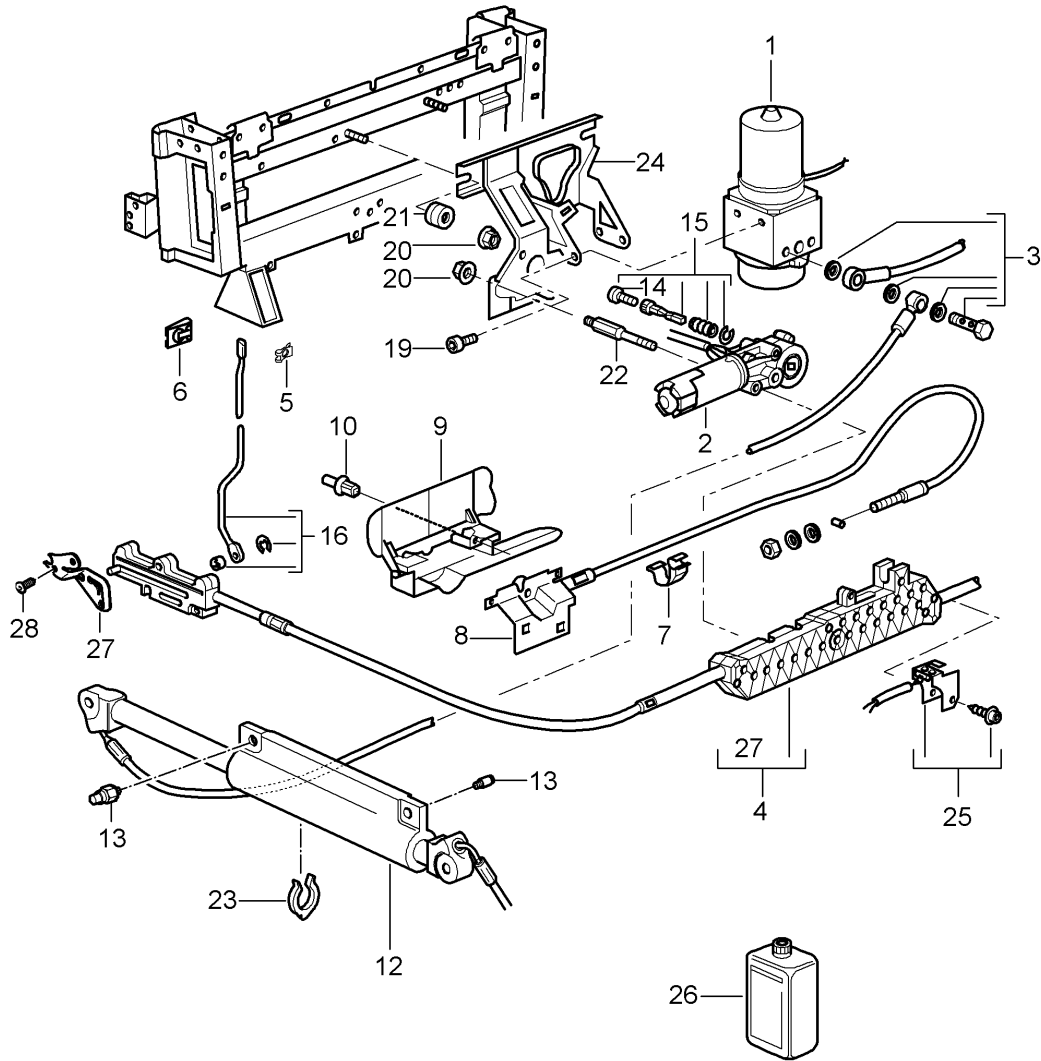

Model: 997 05

Model life 2005>>2008

Model: 997 05

Model life 2005>>2008

Pos	Part Number	Description	Remark	Qty	Model
		Convertible top			
		Driving mechanism			
		Hydraulic			
1	996 561 307 02	Pump		1	
2	996 561 933 01	Engine		1	
3	996 561 573 00	Banjo bolt		2	
4	996 561 021 04	Driving mechanism		1	
5	999 166 054 02	Sl-lock		2	
		Discontinued part			
5	999 166 054 01	Sl-lock		2	
6	999 703 235 01	Bonded rubber buffer		2	
7	999 507 683 40	Cable holder		X	
8	996 561 065 01	Locking mechanism		1	
9	996 561 265 03	Trim		1	
10	999 591 941 40	Spreader rivet		X	
12	996 561 945 02	cylinder		2	
13	996 561 245 00	Pin		1	
14	996 561 671 00	Screw		1	
15	996 561 673 01	repair set		1	
16	996 561 229 00	slide rod	left	1	
16	996 561 230 00	slide rod	right	1	
22	996 561 863 01	Threaded pin		3	
23	996 561 281 00	Clamping ring		2	
24	996 561 207 01	Retainer for pump		1	
		convertible top stowage box			
		Driving mechanism			
25	996 561 165 00	Micro switch		1	
25	996 561 165 01	Micro switch		1	
26	000 043 204 89	Oil		X	
		250 ML			
27	996 561 221 00	Knock-out lever	left	1	
(27)	996 561 222 00	Knock-out lever	right	1	
		gate guide			
28	999 919 205 09	Torx screw		2	
		M6x12