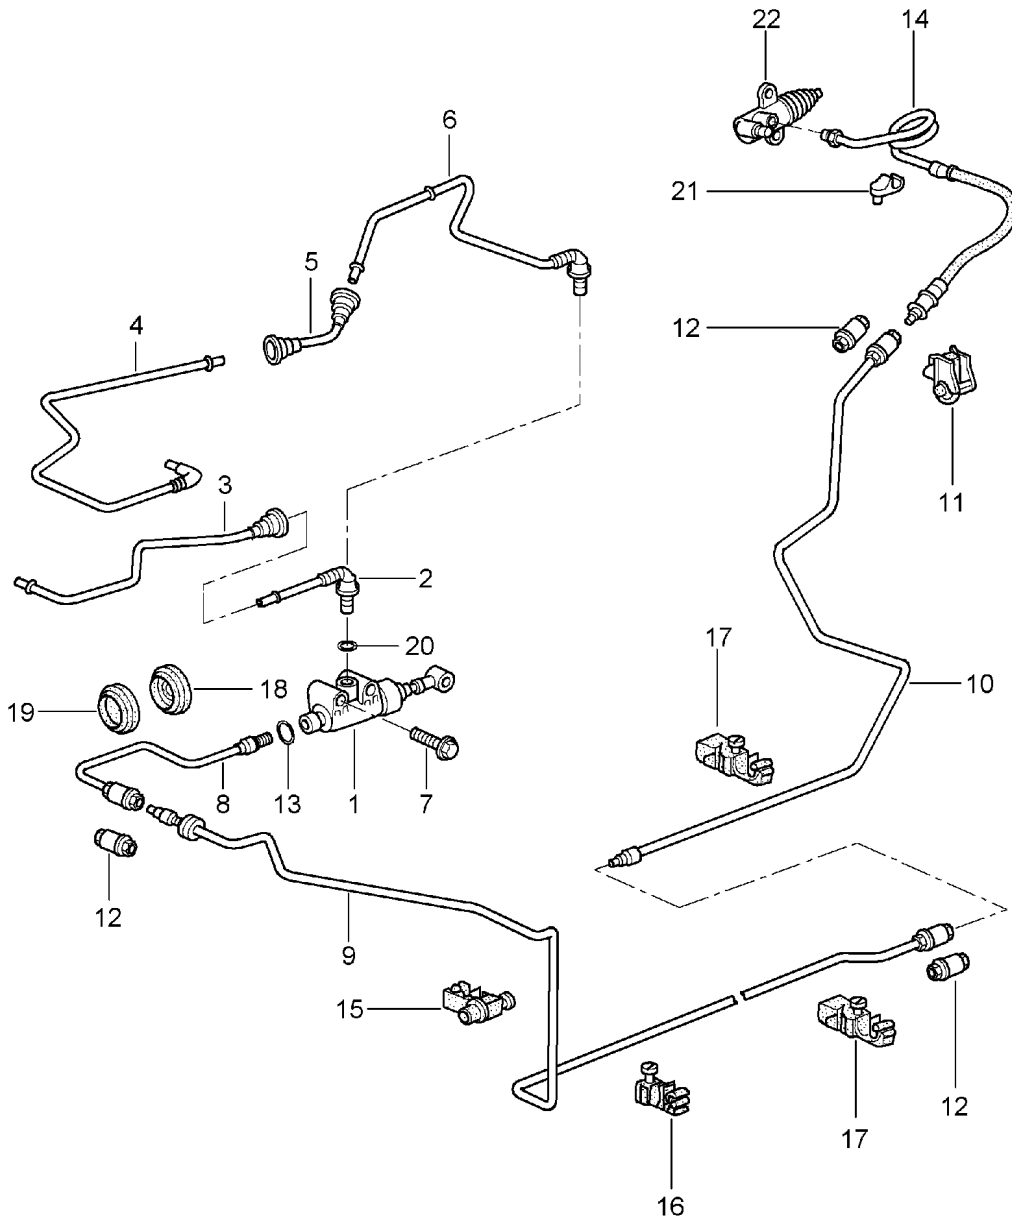

Model: 997 05

Model life 2005>>2008

Pos	Part Number	Description	Remark	Qty	Model
23	900 146 159 02	M 6 x 18 flat round head bolt		1	
23	999 073 480 01	M 3 X 20 Discontinued part Bolt with washer		1	
24	997 423 695 00	M 3 X 20 Rubber stop		1	
25	997 423 697 00	Rubber stop		1	

Model: 997 05

Model life 2005>>2008