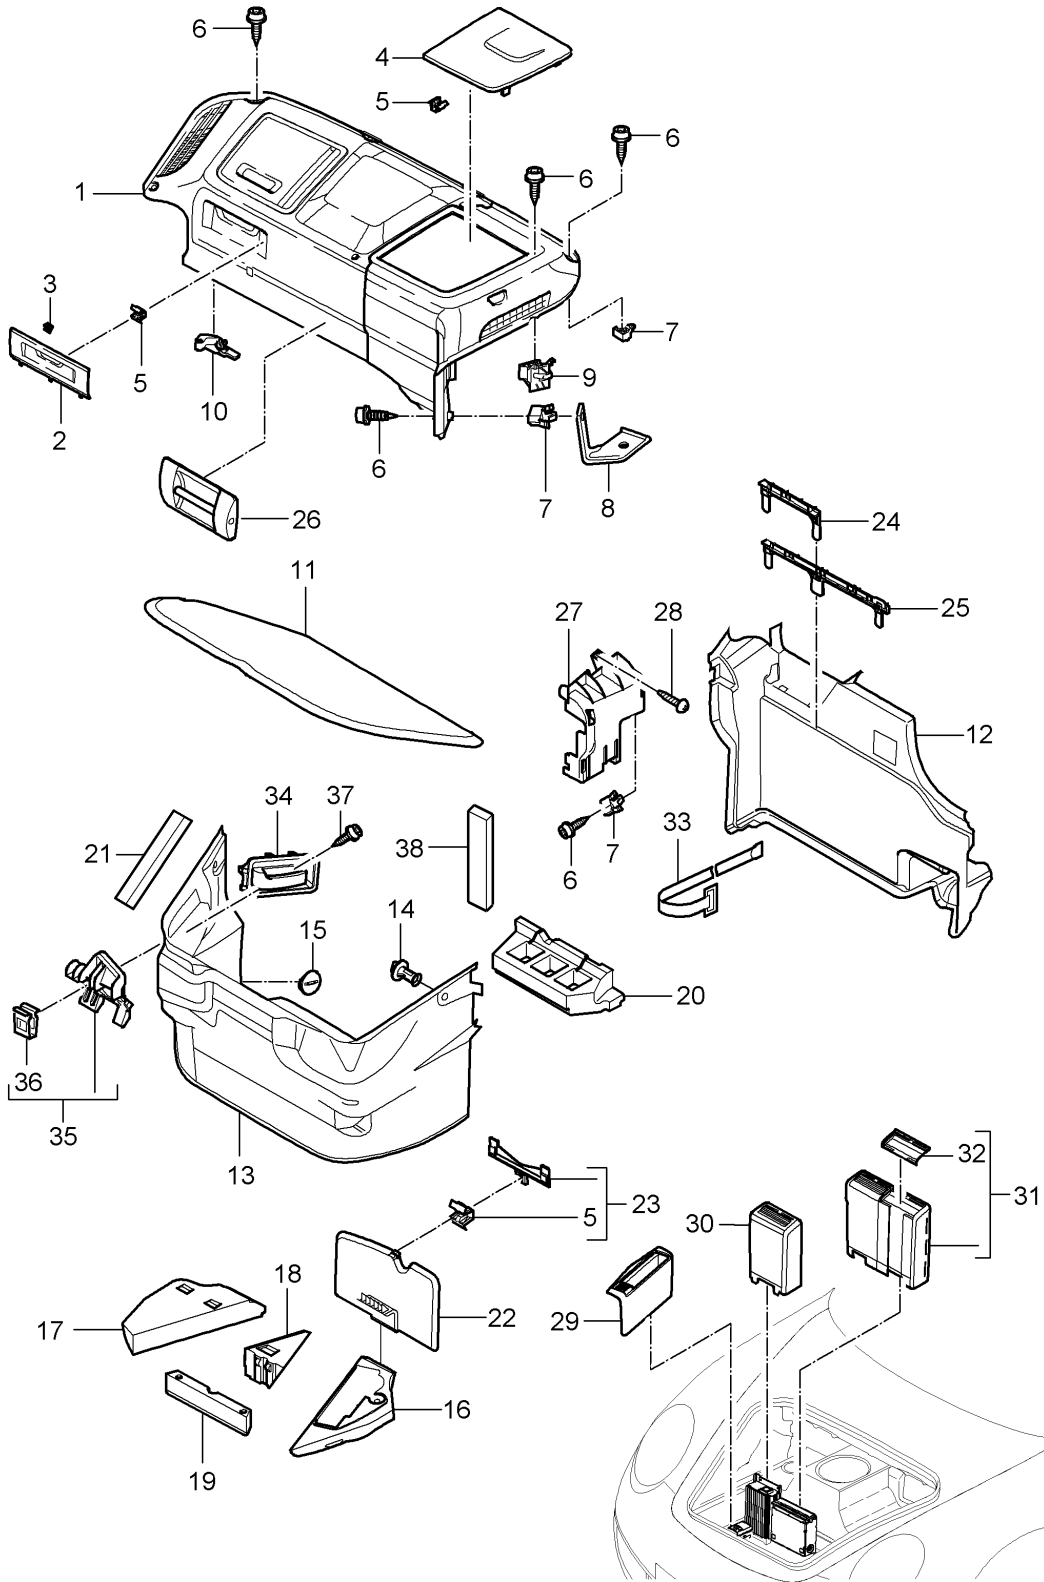

Model: 997 05 Model life 2005>>2008

Pos	Part Number	Description	Remark	Qty	Model
27	997 551 805 00 01C 997 551 751 00	Pocket Windbreak Satin black Trim Lines Carpet		1	PR:099
28	997 551 751 00 A31 999 507 116 01	Black U-clip 23,0 - 23,5		2	PR:099
32	999 590 055 01	Securing clip 10,7 X 11,5		2	
33	997 551 634 00	Luggage compartment trim	lhd	1	PR:098,670
33	997 551 634 00 FMU	black/black			
33	997 551 634 00	Luggage compartment trim	lhd	1	PR:098,672
33	997 551 634 00 FMU	black/black			
33	997 551 634 00	Luggage compartment trim	lhd	1	PR:098,692
33	997 551 634 00 FMU	black/black			
(33)	997 551 635 00	Luggage compartment trim	rhd	1	PR:099
34	997 551 635 00 FMU	black/black			
34	997 551 633 00	Trim Brake servo	lhd	1	PR:098,670
34	997 551 633 00 FMU	black/black			
34	997 551 633 00	Trim Brake servo	lhd	1	PR:098,672
34	997 551 633 00 FMU	black/black			
34	997 551 633 00	Trim Brake servo	lhd	1	PR:098,692
34	997 551 633 00 FMU	black/black			
(34)	997 551 632 00	Trim Brake servo		1	PR:099
35	997 551 632 00 FMU	black/black			
35	999 507 795 09	panel nut 4,8		3	
36	999 073 231 09	panel screw 4,8 X 16		3	
37	999 025 236 40	Washer fuse for catch Position 14		2	

Model: 997 05

Model life 2005>>2008