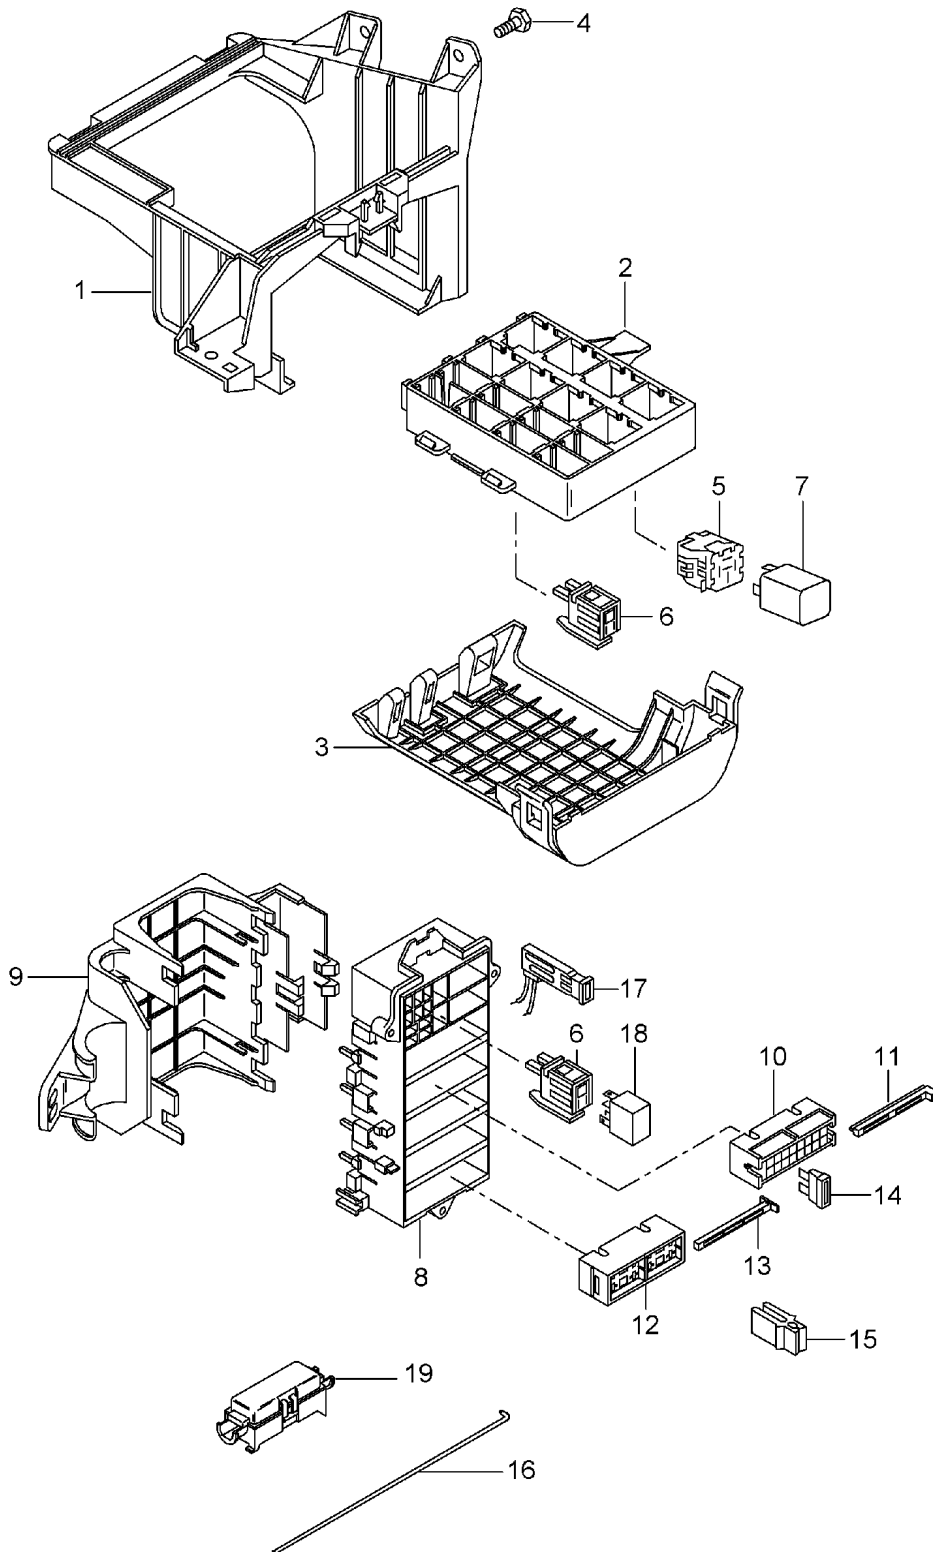

Model: 997 05

Model life 2005>>2008

Model: 997 05 Model life 2005>>2008

Pos	Part Number	Description	Remark	Qty	Model
		central electrics dashboard			
1	997 610 117 01	bracket for relay bracket	lhd	1	PR:098
(1)	997 610 118 00	bracket for relay bracket	rhd	1	PR:099
2	997 610 110 01	relay plate Mounting frame		1	
3	997 610 112 00	Cover Mounting frame		1	
4	900 378 155 01	Hexagon bolt M 6 X 16 ASP		2	
(4)	900 377 010 01	Hexagon nut M 6		1	
5	928 610 511 00	relay plate		X	
6	999 650 538 40	relay plate		X	
7		Relay			
(7)	999 657 014 90	Relay KL. X		1	
		relay location/code no.:	S4		
(7)	999 657 015 90	Relay KL. 86S		1	
		relay location/code no.:	S6		
(7)	999 657 015 90	Relay Fuel pump		1	
		relay location/code no.:	S8		
(7)	999 657 013 90	Relay - dme -		1	
		relay location/code no.:	S11		
(7)	999 657 013 90	Relay heater		1	
		relay location/code no.:	S12		
(7)	999 657 013 90	Relay Headlight washer system		1	PR:288
		relay location/code no.:	S14		
(7)	999 657 013 90	Relay Starter		1	
		relay location/code no.:	S15		
(7)	999 657 013 90	Relay KL. 15		1	
		relay location/code no.:	S16		
8	997 610 340 00	Carrier		1	
9	997 610 341 00	Cover		1	
10	999 650 209 40	fuse holder		4	
11	999 650 210 40	slide valve		4	
12	999 650 750 40	fuse holder		1	
13	999 650 749 40	slide valve		1	
14	999 607 082 00	fuse 5 A		X	
(14)	999 607 083 00	fuse 7 , 5 A		X	
(14)	999 607 084 00	fuse 10 A		X	
(14)	999 607 085 00	fuse 15 A		X	
(14)	999 607 087 00	fuse 25 A		X	
(14)	999 607 088 00	fuse 30 A		X	
(14)	999 607 072 00	fuse 30 A		X	
(14)	999 607 073 00	Large fuse 40 A Large		X	