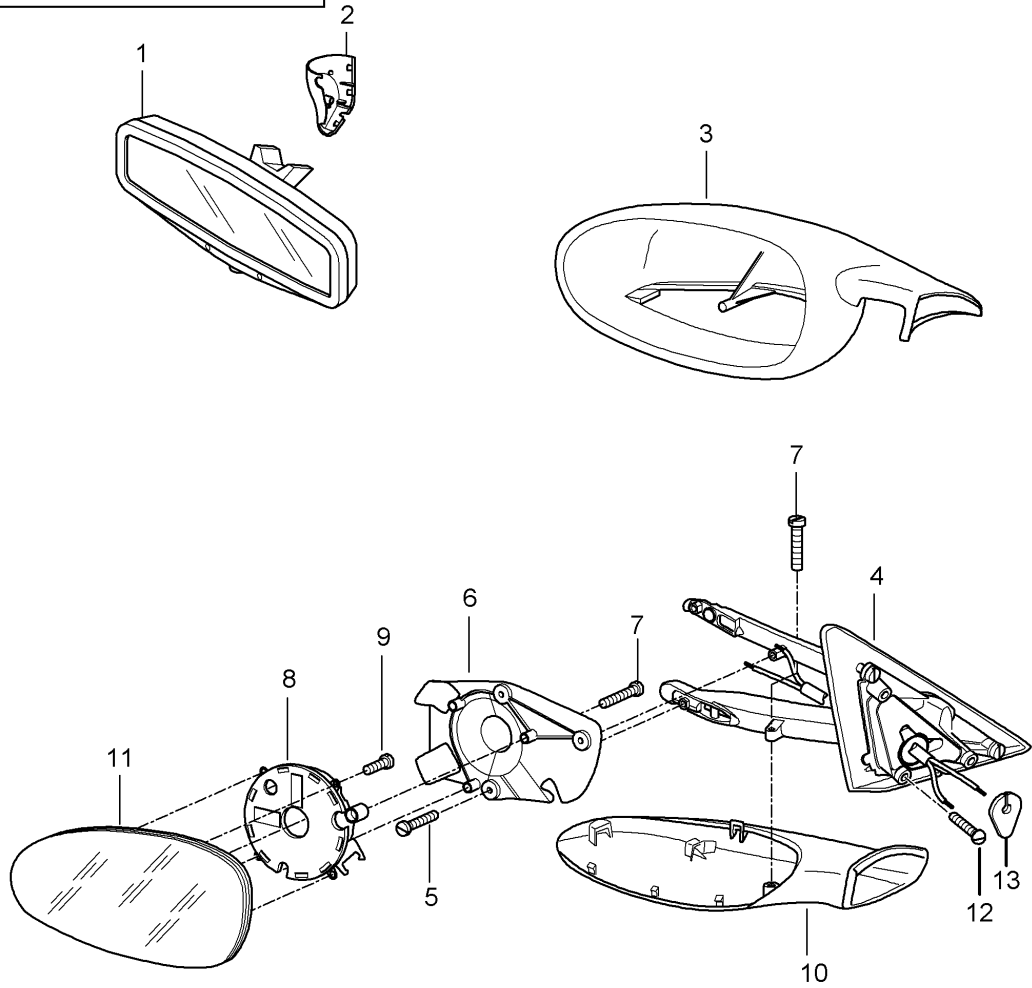

Model: 997 05

Model life 2005>>2008

Pos	Part Number	Description	Remark	Qty	Model
19	900 378 222 09	Airbag Hexagon bolt M 6 X 16		4	
20	999 591 850 01	panel nut ST 4,2		X	

Model: 997 05

Model life 2005>>2008