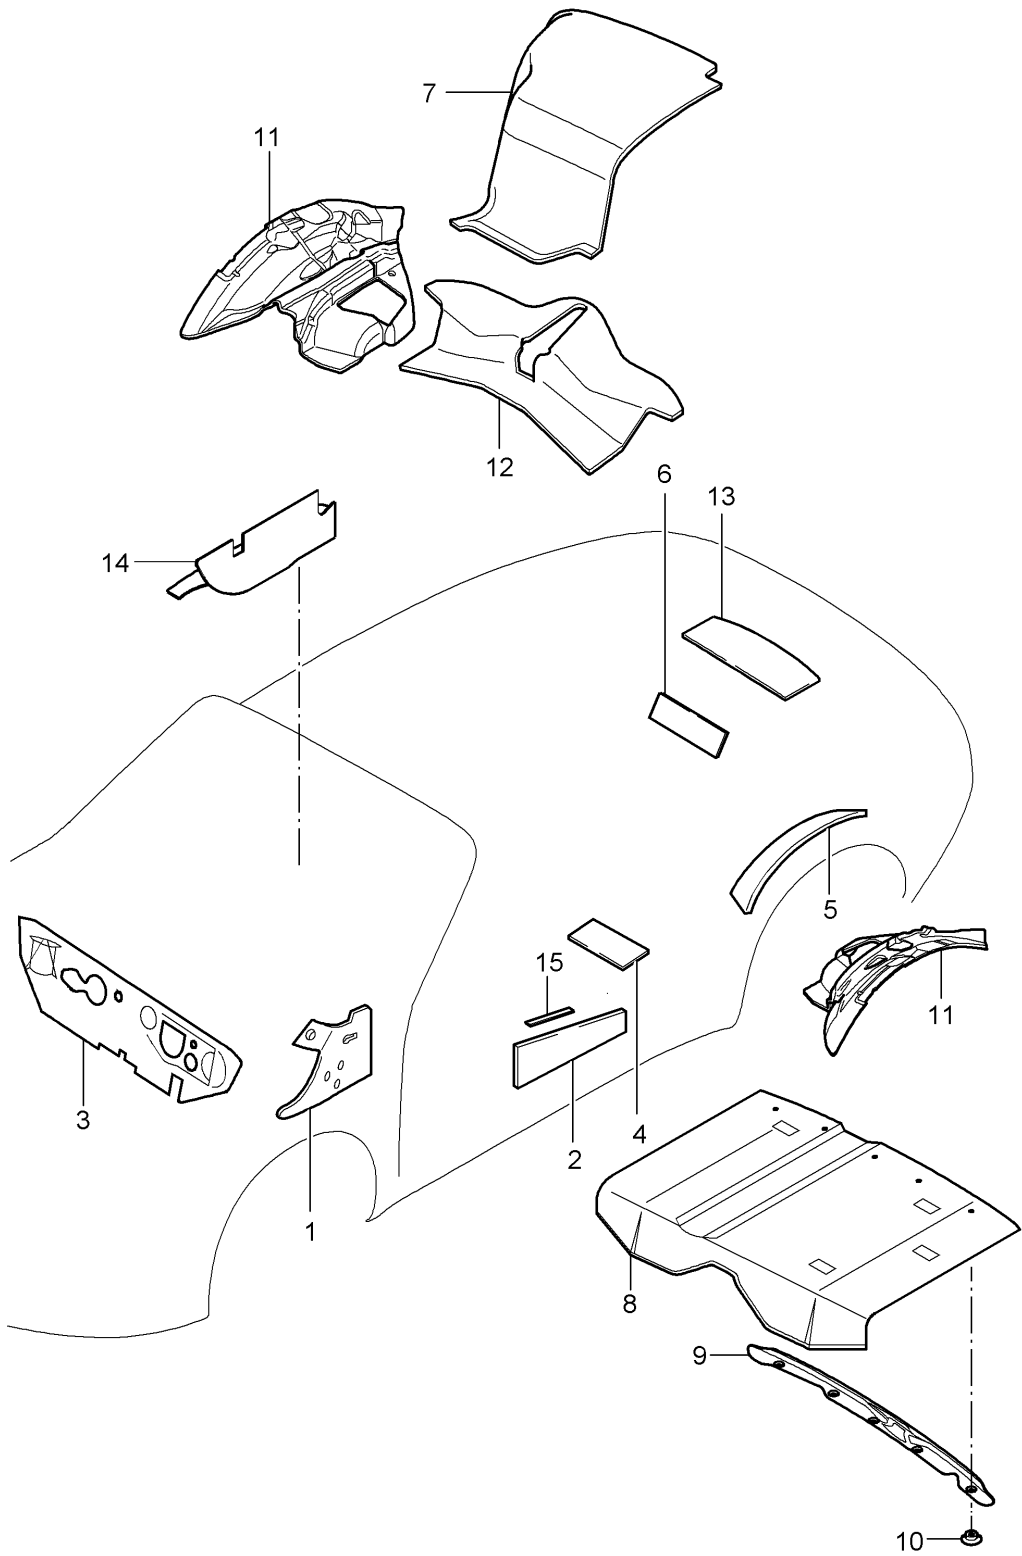

Model: 997 05

Model life 2005>>2008

Model: 997 05 Model life 2005>>2008

Pos	Part Number	Description	Remark	Qty	Model
		Body			
1	997 556 605 00	Sound proofing 1 Sound absorber	left	1	CABRIO
(1)	997 556 606 00	Wheel housing Sound absorber	front right	1	
2	997 556 531 00	Wheel housing sound absorber for door	front	2	
2	997 537 551 00	D - MJ 2005>> - MJ 2005 sound absorber for door		2	
3	997 556 723 00	D - MJ 2006>> Sound absorber	lhd	1	PR:098
(3)	997 556 724 00	Firewall Sound absorber	rhd	1	PR:099
4	997 556 503 00	Firewall Insulation for floor		2	
5	997 556 507 01	sound absorb.for wheel housing	left	1	
(5)	997 556 508 01	sound absorb.for wheel housing	rear right	1	
6	997 556 511 00	sound absorber for rear panel	rear	1	
(7)	997 556 611 00	Sound absorber	lower left	1	
7	997 556 612 00	Convertible top tray Sound absorber	right	1	
8	997 556 711 01	Convertible top tray Sound absorber		1	
8	997 556 711 02	Engine bay D >> - MJ 2005 Sound absorber		1	
8	997 556 711 03	Engine bay D >> - MJ 2007 Sound absorber		1	
9	996 556 761 01	Engine bay D - MJ 2008>> retaining strip		1	
10	999 049 020 40	Engine bay Plastic nut		5	
(11)	997 556 657 01	T5/30 X 5,1 Sound absorber	left	1	
11	997 556 658 01	Wheel housing liner Sound absorber	rear right	1	
12	997 556 653 00	Wheel housing liner Sound absorber	rear	1	
13	997 556 521 00	Control units sound absorber for rear panel	upper	1	
14	997 556 634 00	Sound absorber		1	PR:680
15	997 537 553 00	Subwoofer sound absorber for door		4	
		Reinforcement D - MJ 2006>>