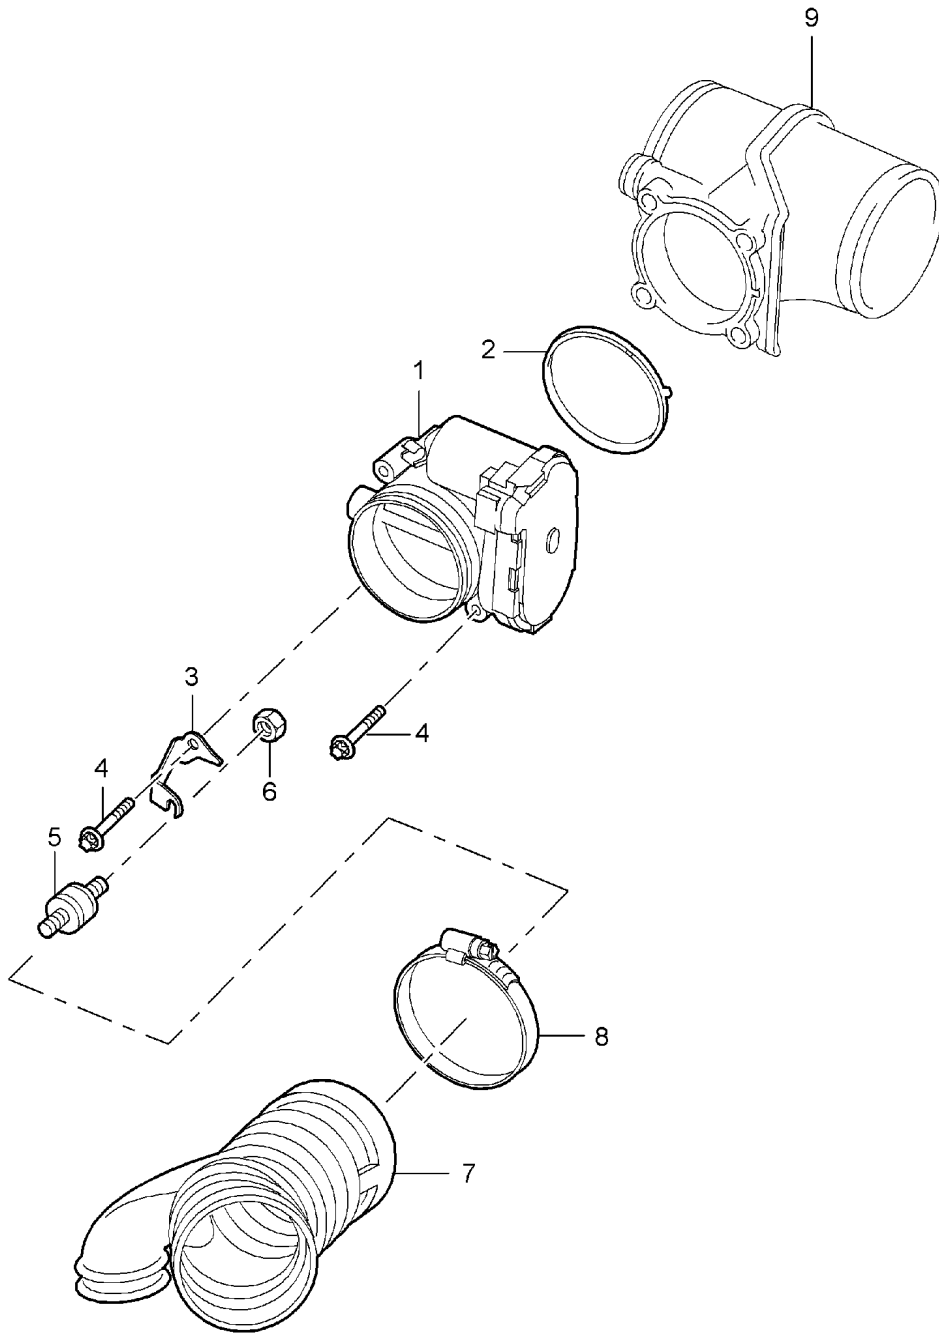

Model: 997 05

Model life 2005>>2008

Model: 997 05 Model life 2005>>2008

Pos	Part Number	Description	Remark	Qty	Model
1	996 605 115 01	throttle valve adapter		1	9701,9605
(1)	997 605 115 00	throttle valve adapter D - MJ 2005>> - MJ 2005		1	
(1)	997 605 116 00	throttle valve adapter D - MJ 2006>>		1	9701+ PR:X51
2	997 110 319 00	Seal		1	
(2)	997 110 319 40	Distributor tube Seal		1	9701+ PR:X51
3	997 110 423 02	Distributor tube D - MJ 2006>>		1	9701
(3)	996 110 223 32	Support		1	9605
(3)	997 110 423 40	Support D - MJ 2006>>		1	9701+ PR:X51
4	900 385 025 04	Torx screw M 6 X 40		4	
(4)	900 385 125 01	Torx screw M 6 x 45 D - MJ 2006>>		4	9701+ PR:X51
5	999 703 349 00	Rubber bush		1	
6	900 377 010 04	Hexagon nut M 6		1	
(6)	900 377 010 01	D >> - MJ 2007 Hexagon nut M 6 D - MJ 2008>>		1	
7	997 110 221 00	air guide for air cleaner		1	9701
(7)	997 110 223 00	air guide for air cleaner		1	9605
(7)	997 110 225 00	air guide for air cleaner D - MJ 2006>>		1	9701+ PR:X51
8	999 512 016 00	Hose clamp 80 - 100/12		1	
9		Distributor tube see illustration:	107-010		