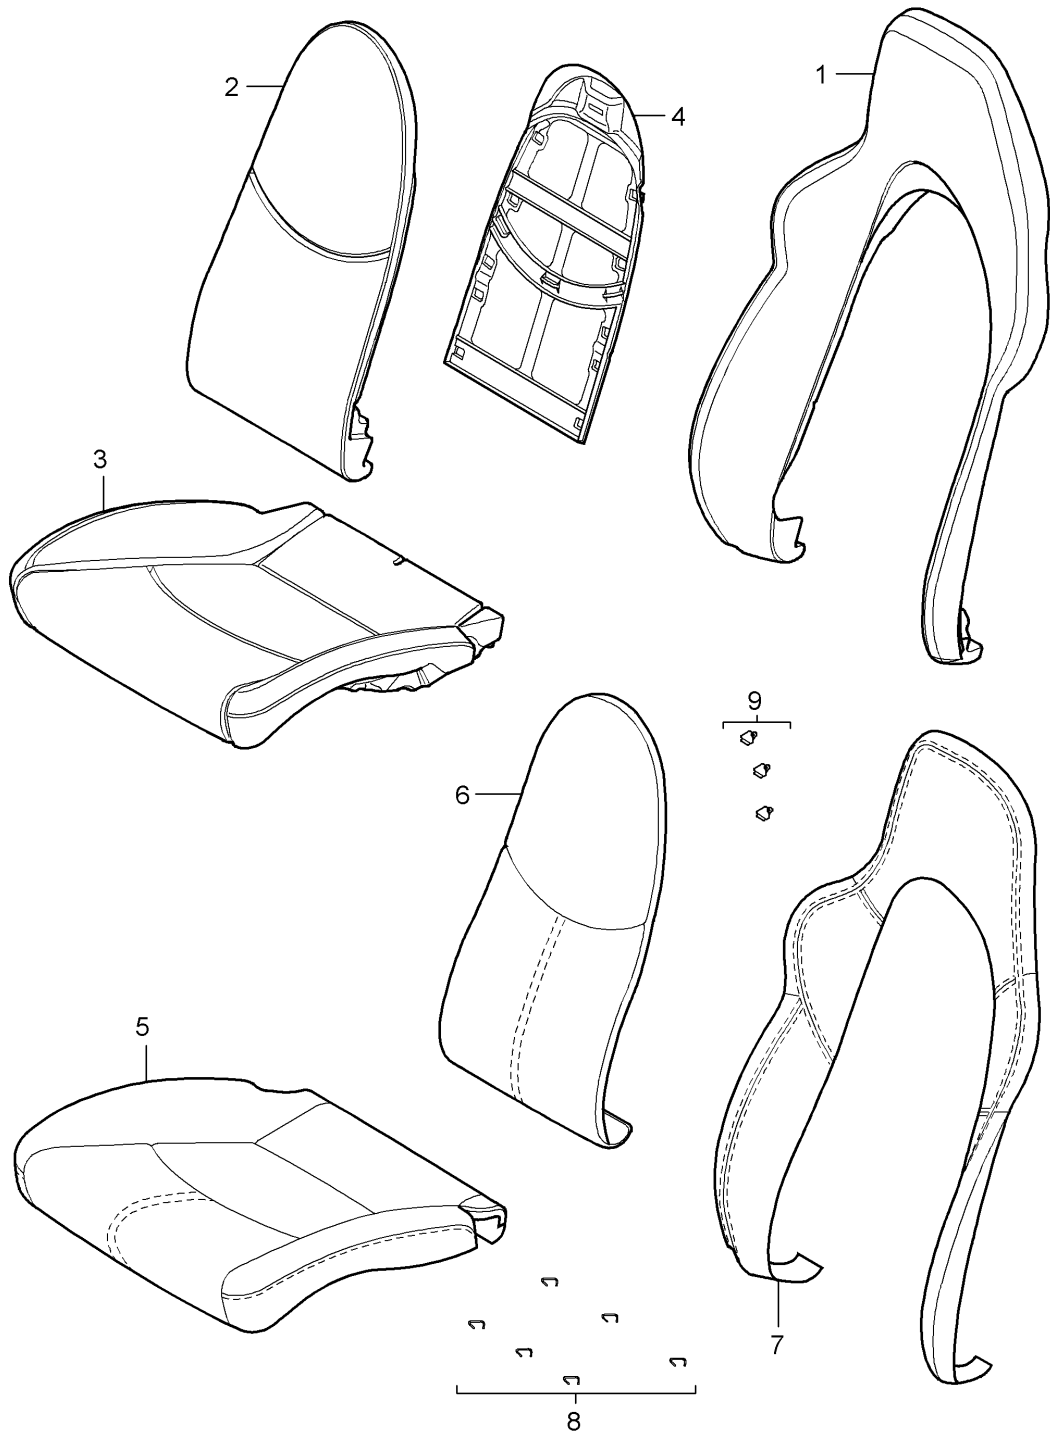

Model: 997 05

Model life 2005>>2008