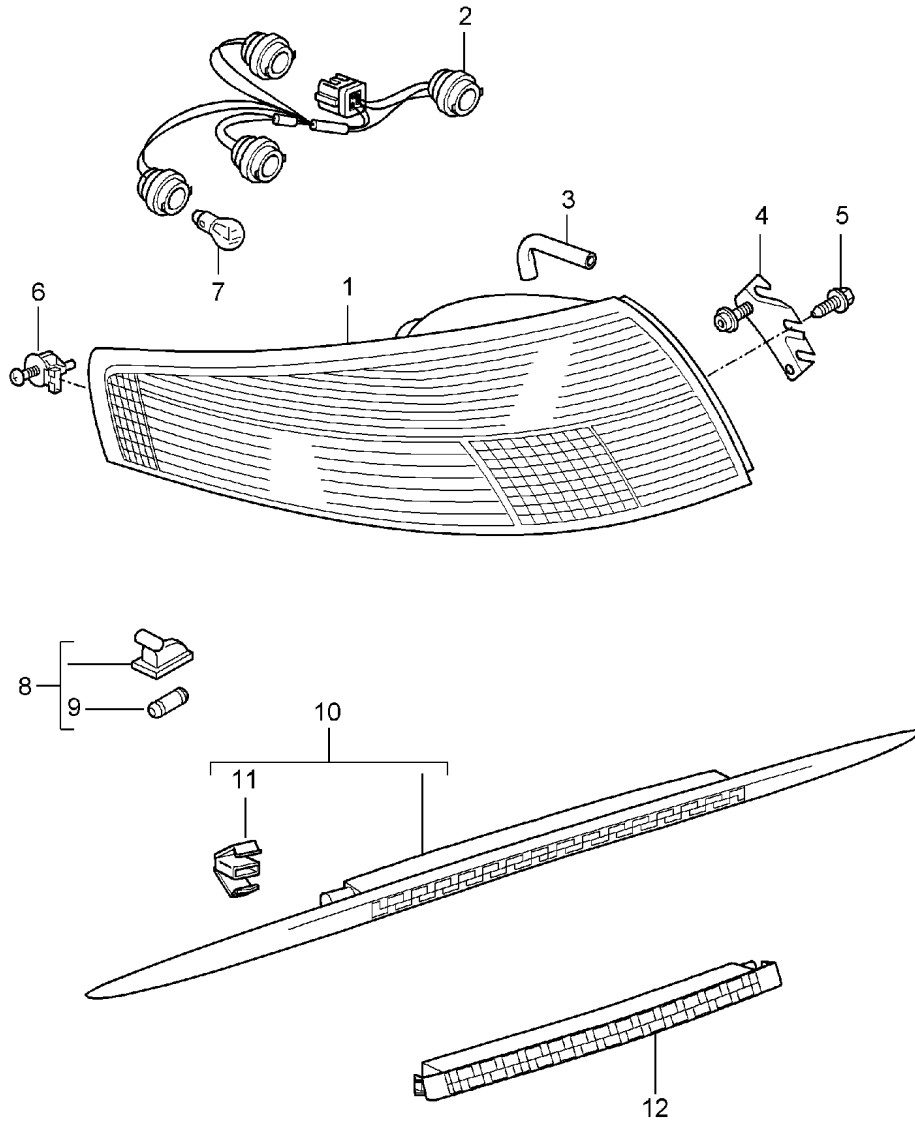

Model: 997 05

Model life 2005>>2008

Model: 997 05

Model life 2005>>2008

Pos	Part Number	Description	Remark	Qty	Model
		Rear light			
		Licence plate light			
		Additional brake light			
1	997 631 485 03	Tail light housing	left	1	
(1)	997 631 486 03	Tail light housing	right	1	
(1)	997 631 981 00	Rear light (complete)	left	1	PR:XXF
(1)	997 631 982 00	D - MJ 2008>> - MJ 2008 Rear light (complete)	right	1	PR:XXF
		D - MJ 2008>> - MJ 2008			
2	997 631 436 00	Wire set		2	
3	997 631 451 00	ventilation union		4	
4	997 631 463 01	Bracket	left	1	
(4)	997 631 464 01	Bracket	right	1	
5	900 146 075 09	Screw M 6 X 12		2	
6	997 631 471 00	Support		2	
7	900 631 018 90	bulb 21 W white		1	
7	900 631 021 90	Back-up light bulb 21 W yellow		1	
7	900 631 022 90	Turn signal indicator bulb 21/5 W		1	
7	900 631 017 90	Tail light bulb 21/4 W		1	
7	900 631 017 91	Rear fog light Tail light bulb 21/4 W		1	
8	997 631 620 01	Brake light Tail light		2	
8	997 631 620 02	Licence plate light Discontinued part		2	
9	900 631 025 90	Licence plate light bulb 12V 5W		2	
10	997 631 050 04	Additional brake light		1	COUPE/TARGA
(10)	997 631 054 03	Additional brake light		1	CABRIO
11	997 631 203 00	Clip		6	COUPE/TARGA
12	997 631 051 01	Additional brake light in Spoiler		1	
		See technical information GR. 9 , NR. 8/04 No longer use the part here			
12	997 631 051 02	Additional brake light in Spoiler		1	
		No longer use the part here			
12	997 631 051 04	Additional brake light in Spoiler		1