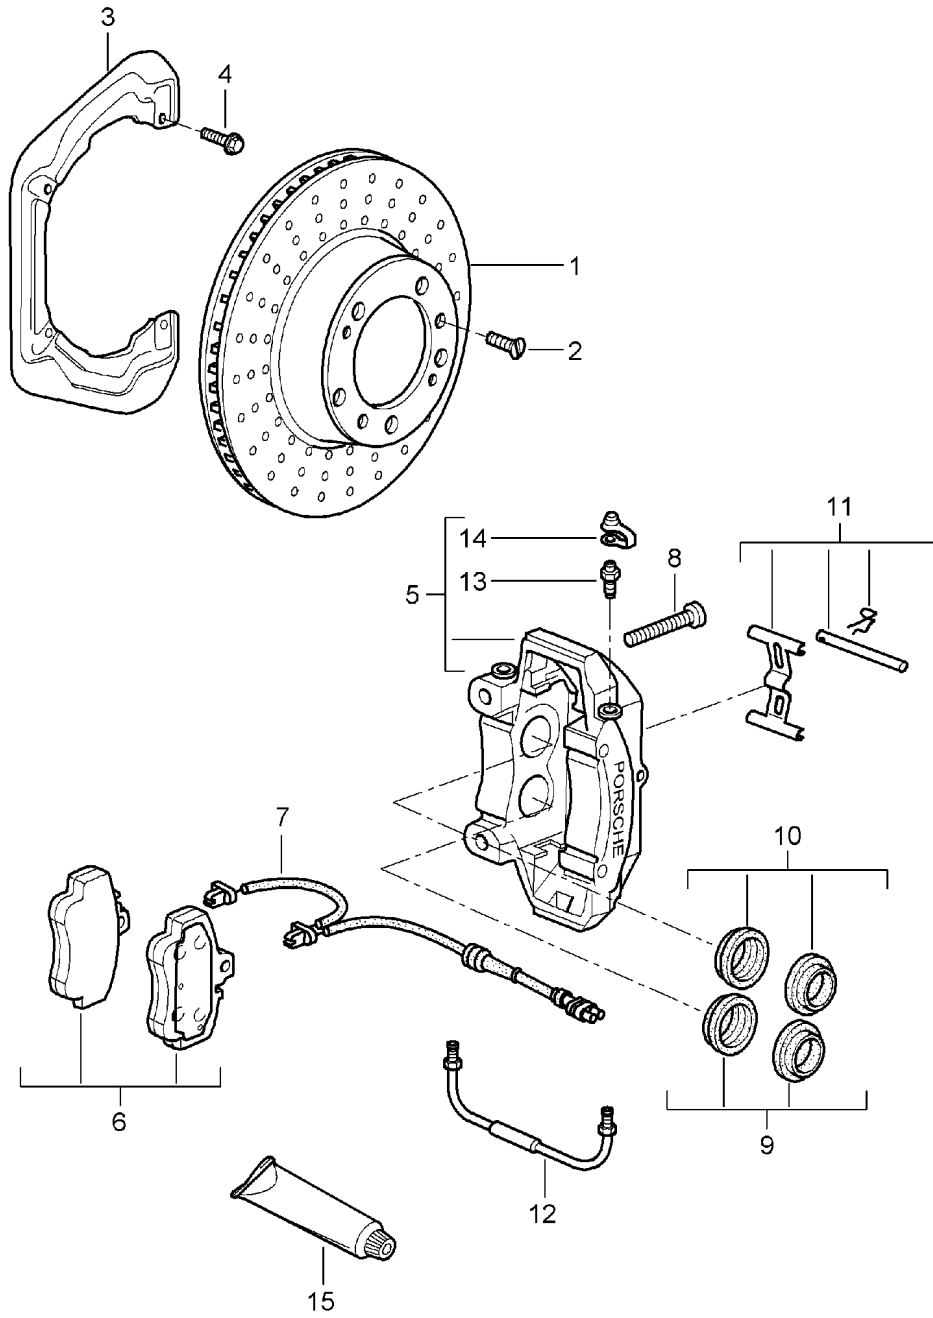

Model: 997 05

Model life 2005>>2008