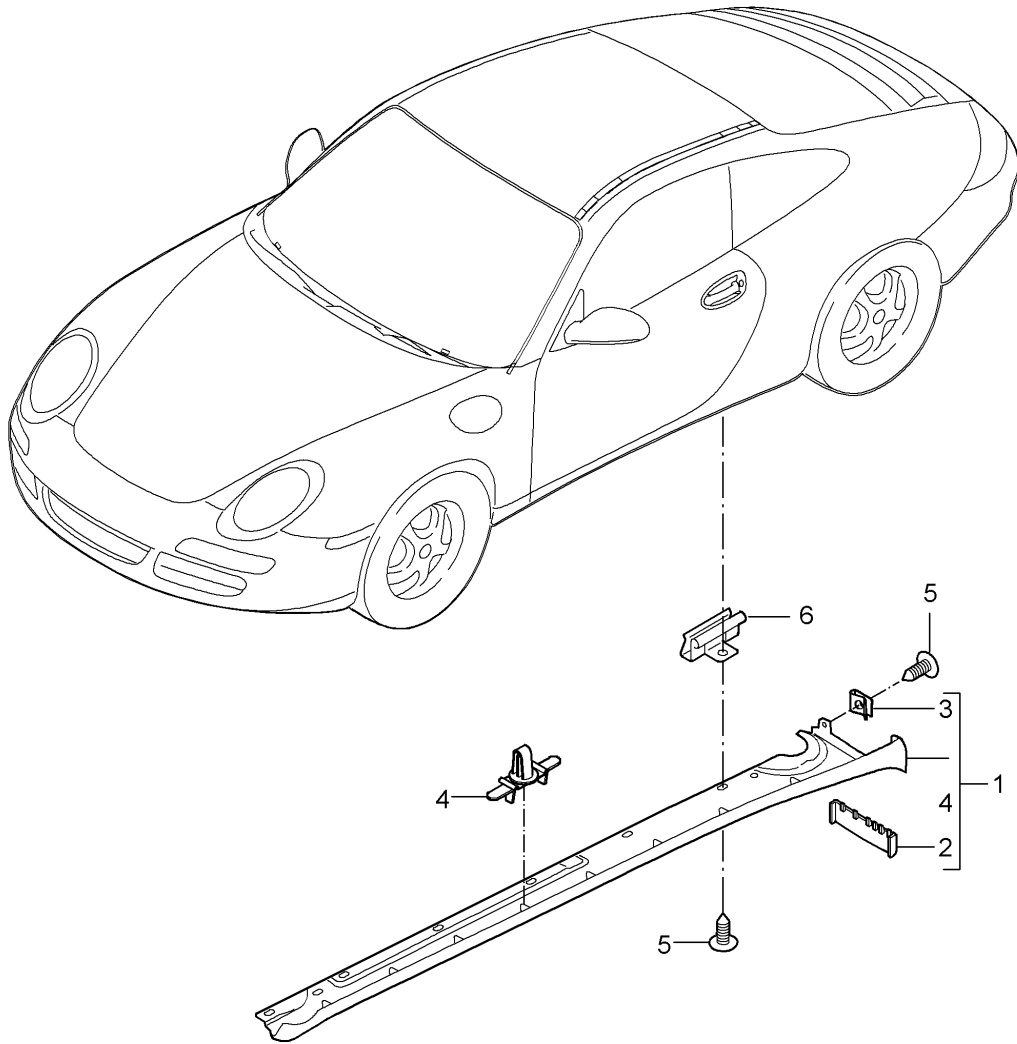

Model: 997 05

Model life 2005>>2008

Model: 997 05

Model life 2005>>2008

Pos	Part Number	Description	Remark	Qty	Model
		Side member trim			CARRERA 4 TARGA
1	997 504 363 00	Side member trim	left	1	
	997 504 363 00 01C	Satin black			
(1)	997 504 364 00	Side member trim	right	1	
	997 504 364 00 01C	Satin black			
1	997 504 981 00	Side member trim	left	1	PR:XAJ
	997 504 981 00 G2X	primed			
(1)	997 504 982 00	Side member trim	right	1	PR:XAJ
	997 504 982 00 G2X	primed			
2	997 504 863 00	Rubber lip	left	1	
		Side member trim			
	997 504 863 00 01C	Satin black			
(2)	997 504 864 00	Rubber lip	right	1	
		Side member trim			
	997 504 864 00 01C	Satin black			
3	999 507 795 09	panel nut		4	
		ST 4,8			
4	999 507 986 40	Retaining clip		18	
		Side member trim			
		9,0 x 1,5			
5	999 073 231 09	panel screw		24	
		st 4,8 x 16			
6	999 507 640 09	U-clip		18	