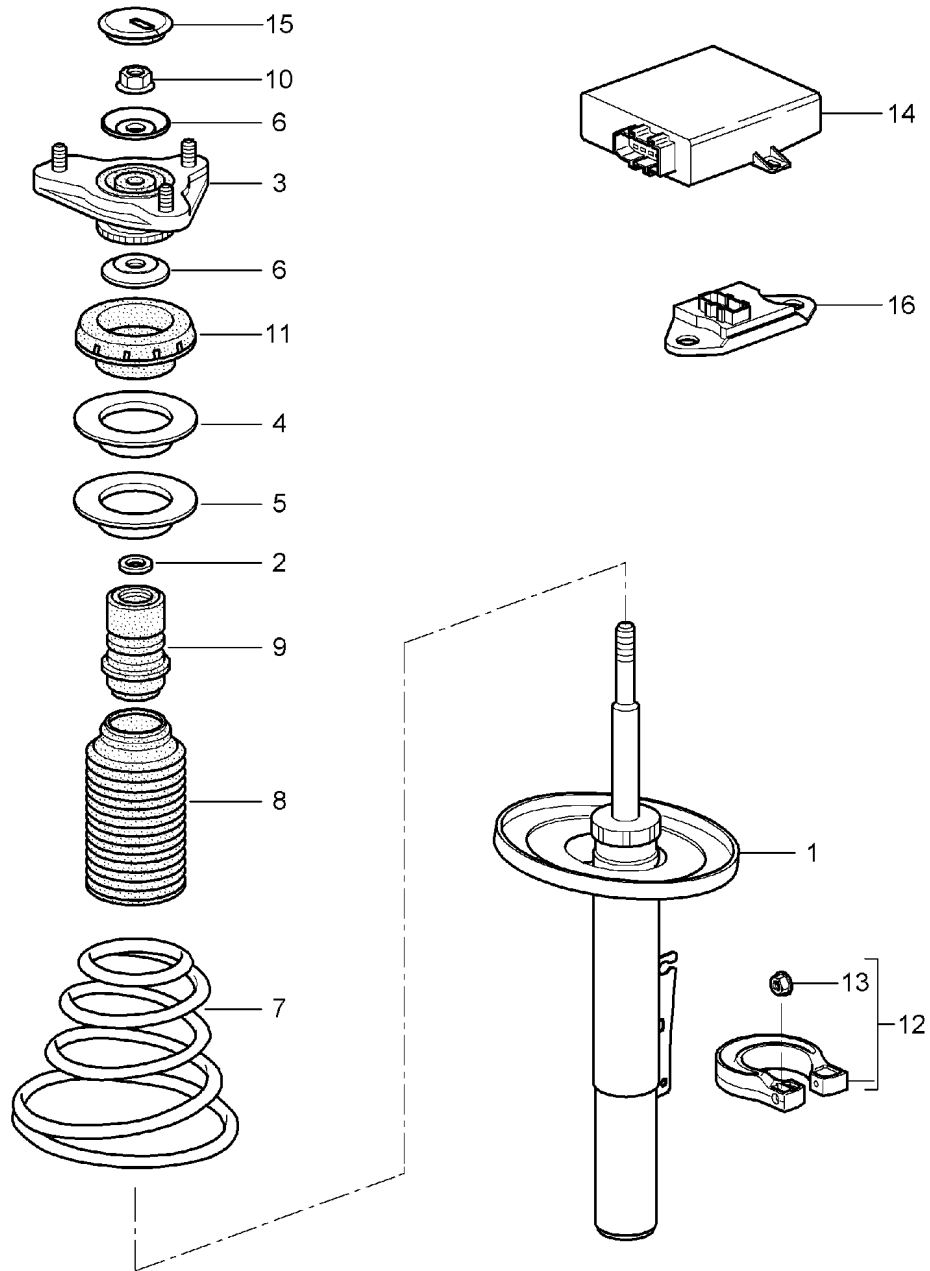

Model: 997 05

Model life 2005>>2008