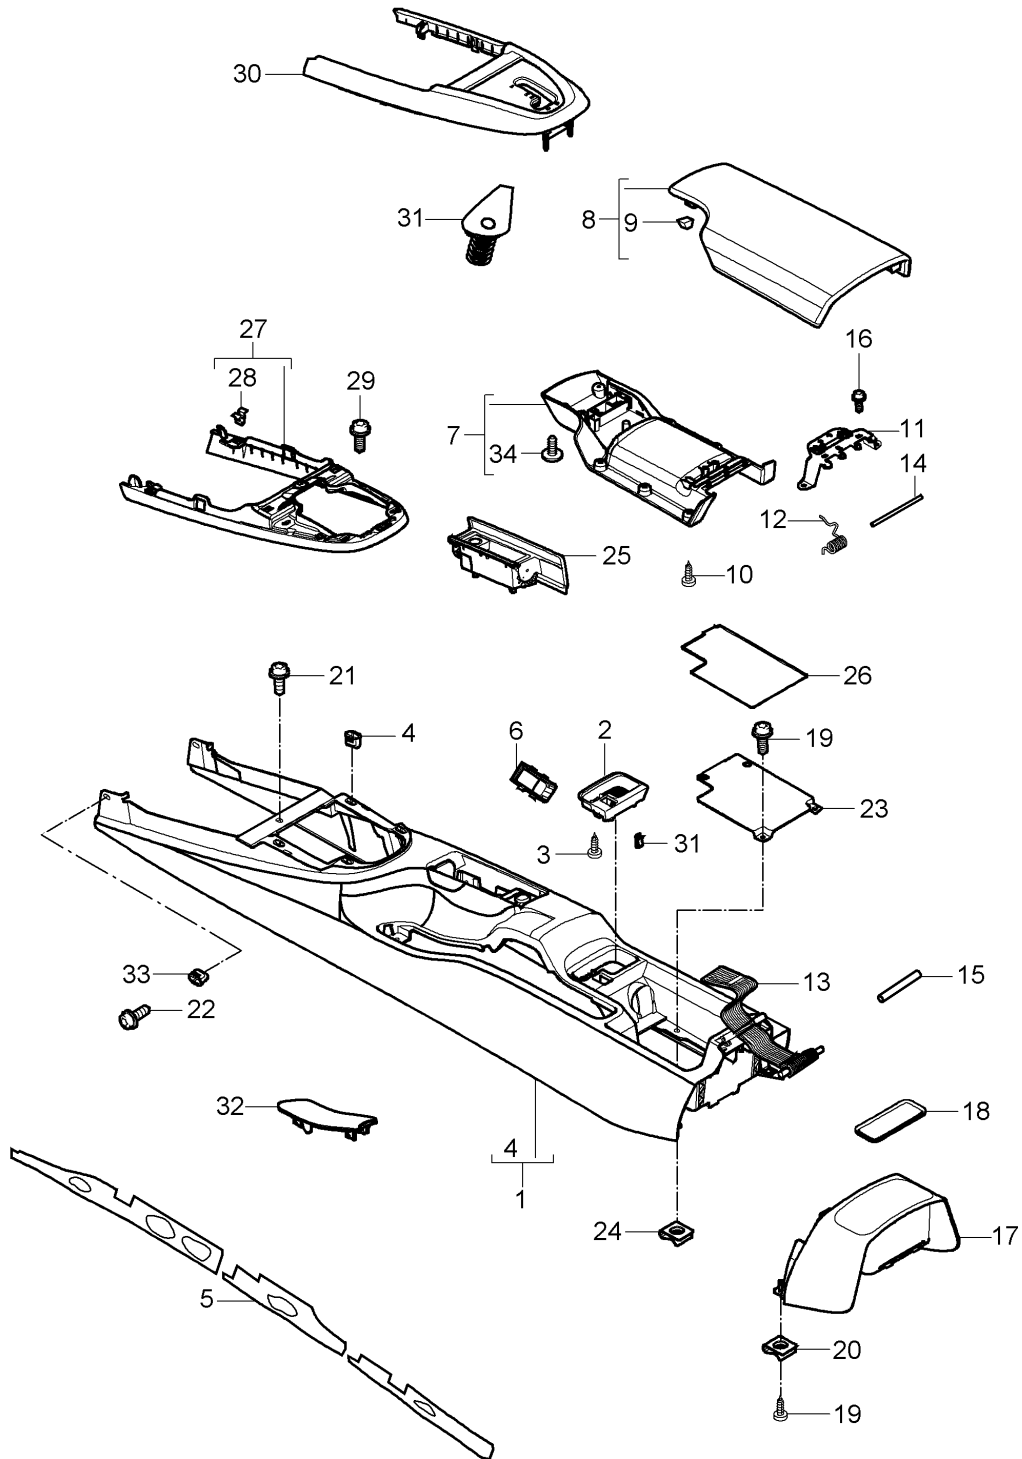

Model: 997 05

Model life 2005>>2008

Pos	Part Number	Description	Remark	Qty	Model
12	999 507 766 02	panel nut M 6 for Mount Cover Footwell outlet vent		2	
13	997 553 143 01	Stowage compartment Centre console	front	1	
	997 553 143 01 D07	Volcano grey			
14	997 553 543 01	Insert for centre console Stowage compartment		1	
15	999 919 164 09	fillister hd. bolt 5,0 X 12,0 for Mount Stowage compartment		3	

Model: 997 05

Model life 2005>>2008