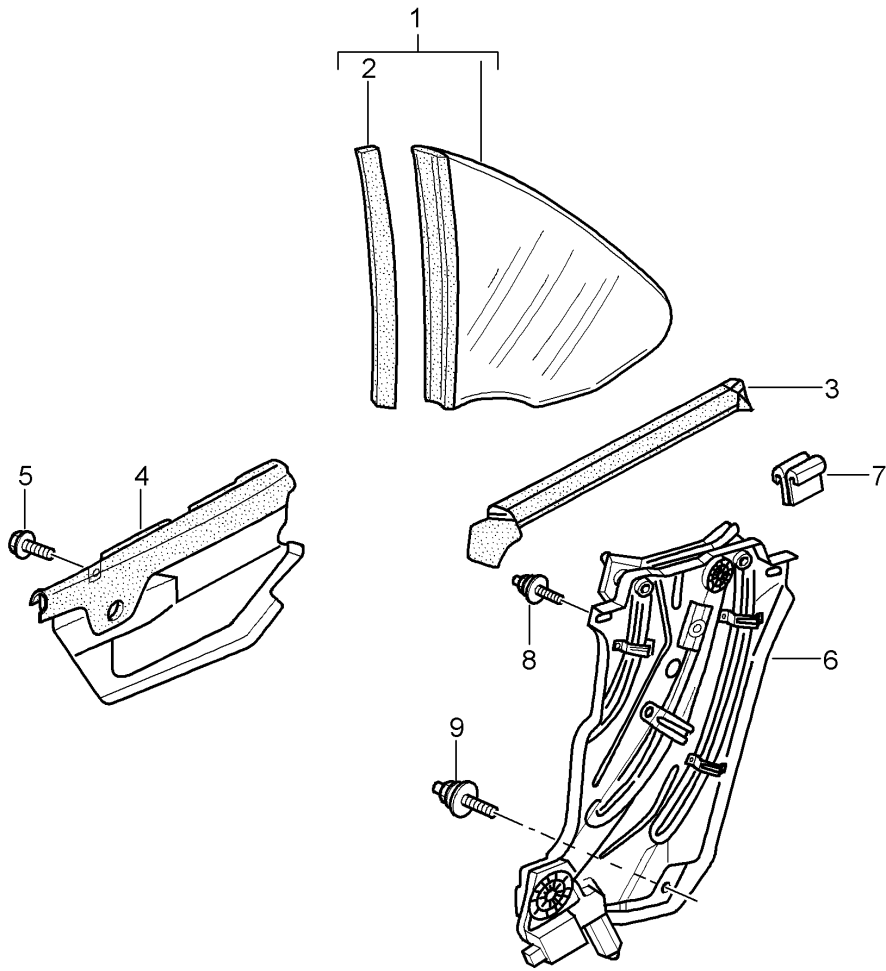

Model: 997 05

Model life 2005>>2008

Pos	Part Number	Description	Remark	Qty	Model
19	999 190 464 30	Pop rivet 3 X 3,5		X	TARGA
20	999 190 185 30	Pop rivet 3,9 X 9,5		X	TARGA
21	997 545 901 00	Seal for rear window		1	
22	000 043 305 35	2K pane adhesive set window glazing		1	

Model: 997 05

Model life 2005>>2008