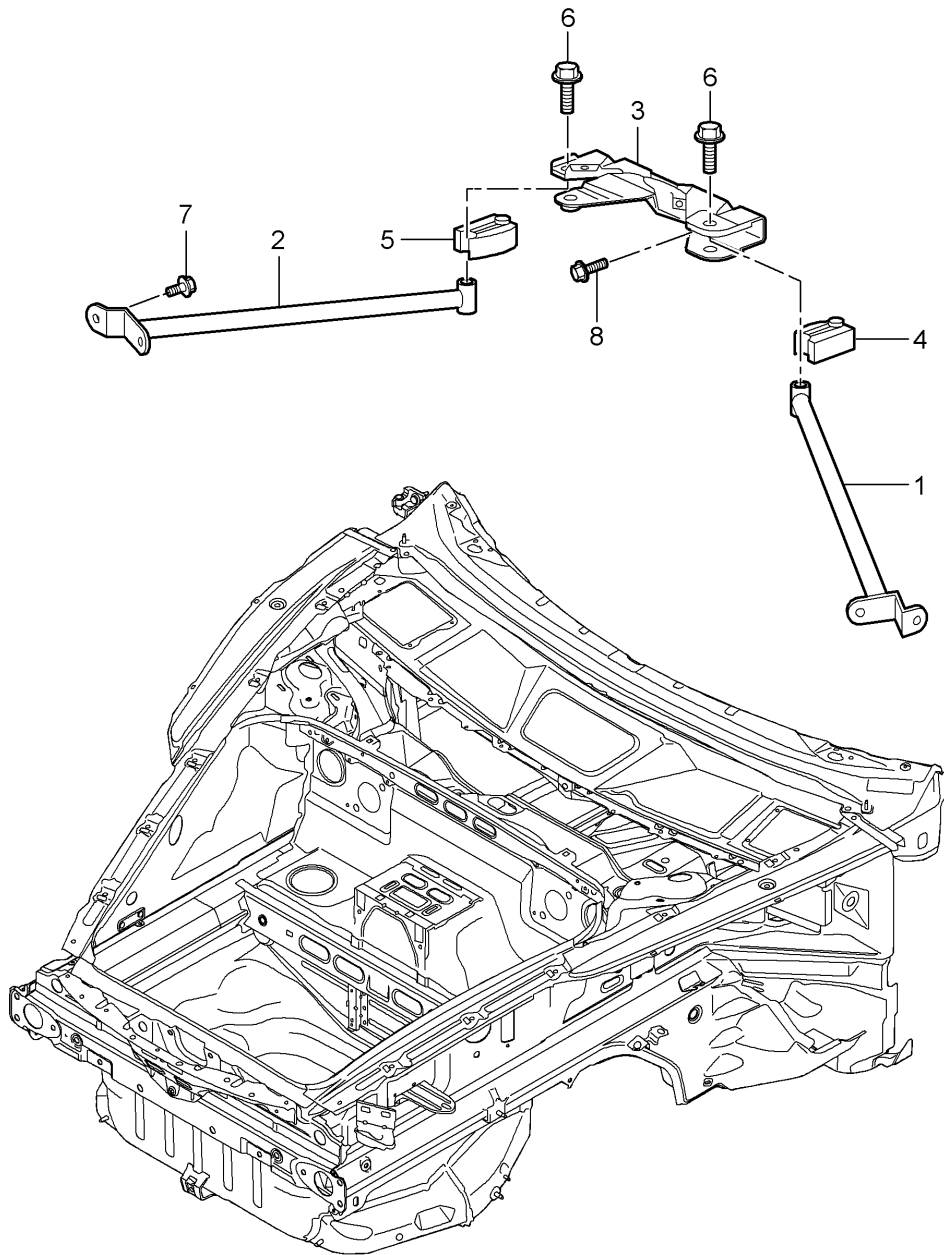

Model: 997 05

Model life 2005>>2008

Model: 997 05

Model life 2005>>2008

Pos	Part Number	Description	Remark	Qty	Model
1	996 504 233 01	Dome strut	left	1	
2	996 504 234 01	Dome strut	right	1	
3	997 504 359 00	Console Discontinued part		1	
3	997 504 359 01	Console		1	
4	996 504 633 00	Filler piece	left	1	
5	996 504 634 00	Filler piece	right	1	
6	900 378 100 09	Hexagon bolt AM 10 X 45		2	
7	900 075 010 09	Hexagon bolt M 6 X 12		4	
8	900 378 173 01	Hexagon bolt M 6 X 20		4