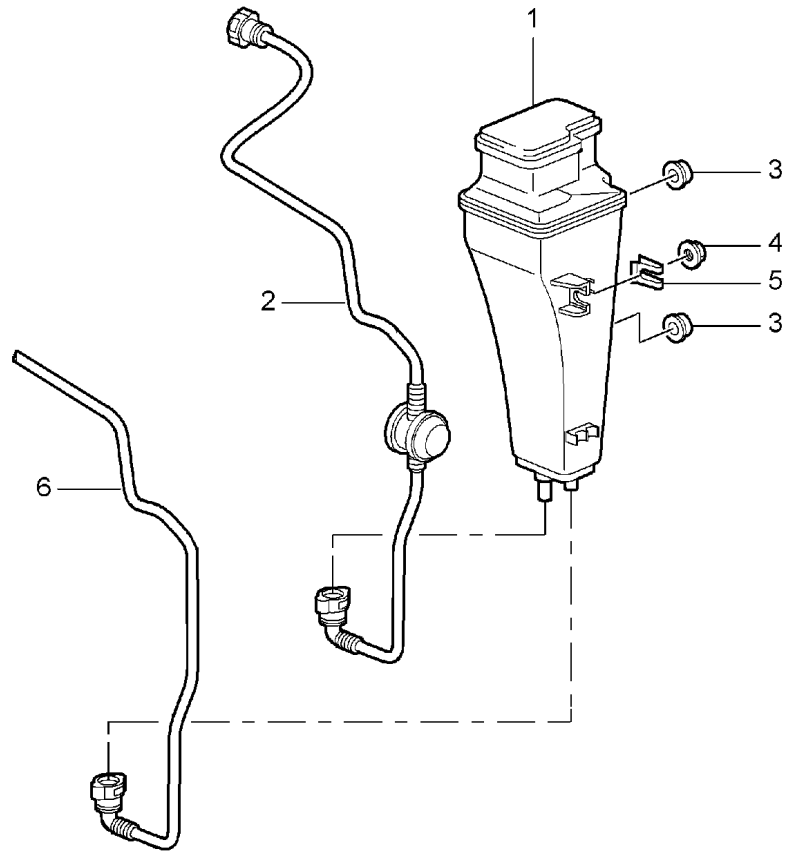

Model: 997 05

Model life 2005>>2008

Model: 997 05

Model life 2005>>2008

Pos	Part Number	Description	Remark	Qty	Model
1	997 201 221 01	Activated charcoal container Activated charcoal container (complete)		1	
2	997 201 251 00	Breather line Fuel tank for Activated charcoal container		1	PR:338
(2)	997 201 251 01	Breather line Fuel tank for Activated charcoal container		1	PR:339
3	999 702 221 40	Grommet		2	
4	999 084 629 09	Hexagon nut M 6 Discontinued part		1	
4	999 084 629 01	Hexagon nut M 6		1	
5	999 507 543 02	Clip 2,00 - 3,00		1	
6		Purge-air line	front	1	
-		see illustration:	201-005	X