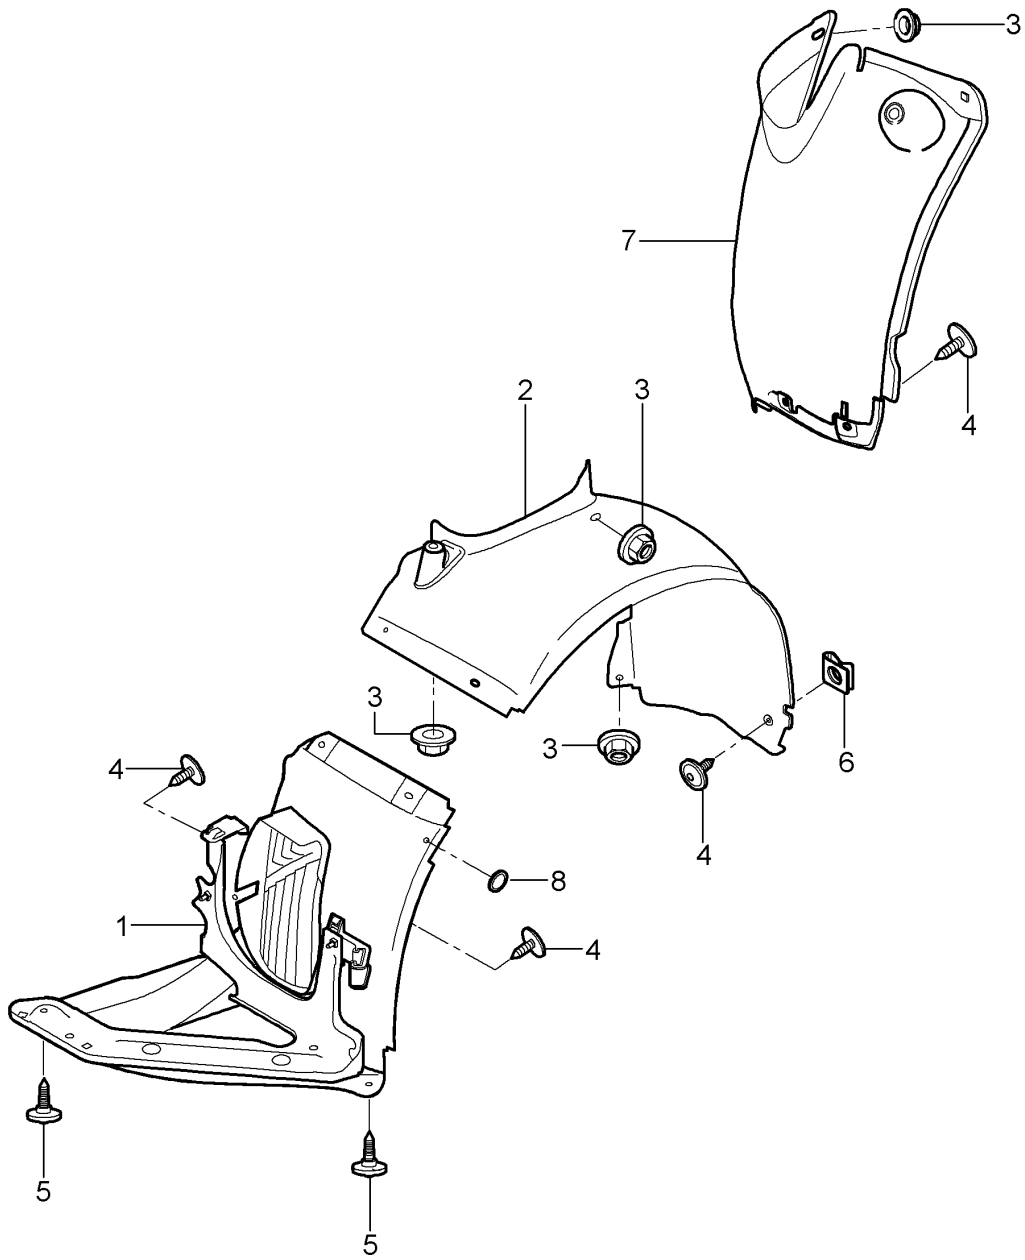

Model: 997 05

Model life 2005>>2008

Model: 997 05

Model life 2005>>2008

Pos	Part Number	Description	Remark	Qty	Model
1	997 504 123 00	Linings Wheel housing Wheel housing liner	left front front	1	
(1)	997 504 124 00	Wheel housing liner	right front front	1	
2	997 504 203 00	Wheel housing liner	left rear front	1	CARRERA 2
2	997 504 203 01	Wheel housing liner	left rear front	1	CARRERA 4
(2)	997 504 204 00	D - MJ 2006>> Wheel housing liner	right rear front	1	CARRERA 2
(2)	997 504 204 01	Wheel housing liner	right rear front	1	CARRERA 4
3	999 049 028 40	D - MJ 2006>> Plastic nut T5		12	
4	999 073 231 09	panel screw ST 4,8 X 16		18	
5	999 073 227 09	panel screw ST 4,8 X 19		4	
6	999 507 795 09	panel nut ST 4,8		2	
7	997 504 573 00	Wheel housing liner	left rear	1	CARRERA 2
7	997 504 573 01	Wheel housing liner	left rear	1	CARRERA 4
(7)	997 504 574 00	Wheel housing liner	right rear	1	CARRERA 2
(7)	997 504 574 01	Wheel housing liner	right rear	1	CARRERA 4
8	999 703 027 40	End cap 8,0X11		1