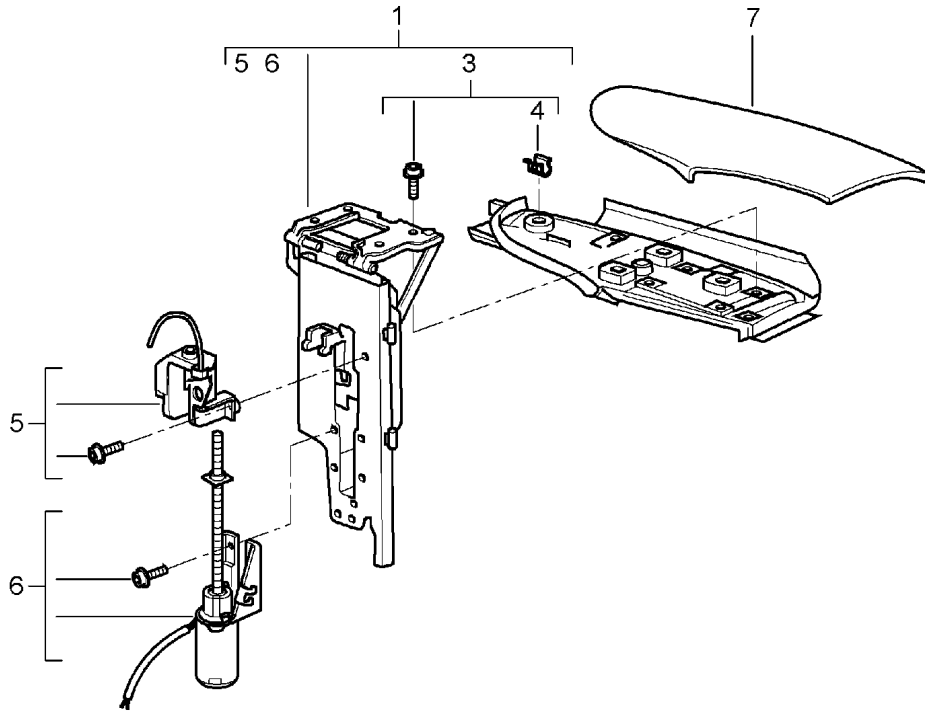

Model: 997 05

Model life 2005>>2008

Model: 997 05

Model life 2005>>2008

Pos	Part Number	Description	Remark	Qty	Model
		Flap	side		
		Folding top			
1	996 561 175 01	Flap for soft top box	left	1	
(1)	996 561 176 01	Flap for soft top box	right	1	
3	996 561 625 00	Lower part	left	1	
(3)	996 561 626 00	Lower part	right	1	
4	999 507 533 02	Clamp		X	
5	996 561 685 00	Micro switch	left	1	
(5)	996 561 686 00	Micro switch	right	1	
6	996 561 675 00	Driving mechanism	left	1	
(6)	996 561 676 00	Driving mechanism	right	1	
7		see illustration:	right	1	
		8/07/07			