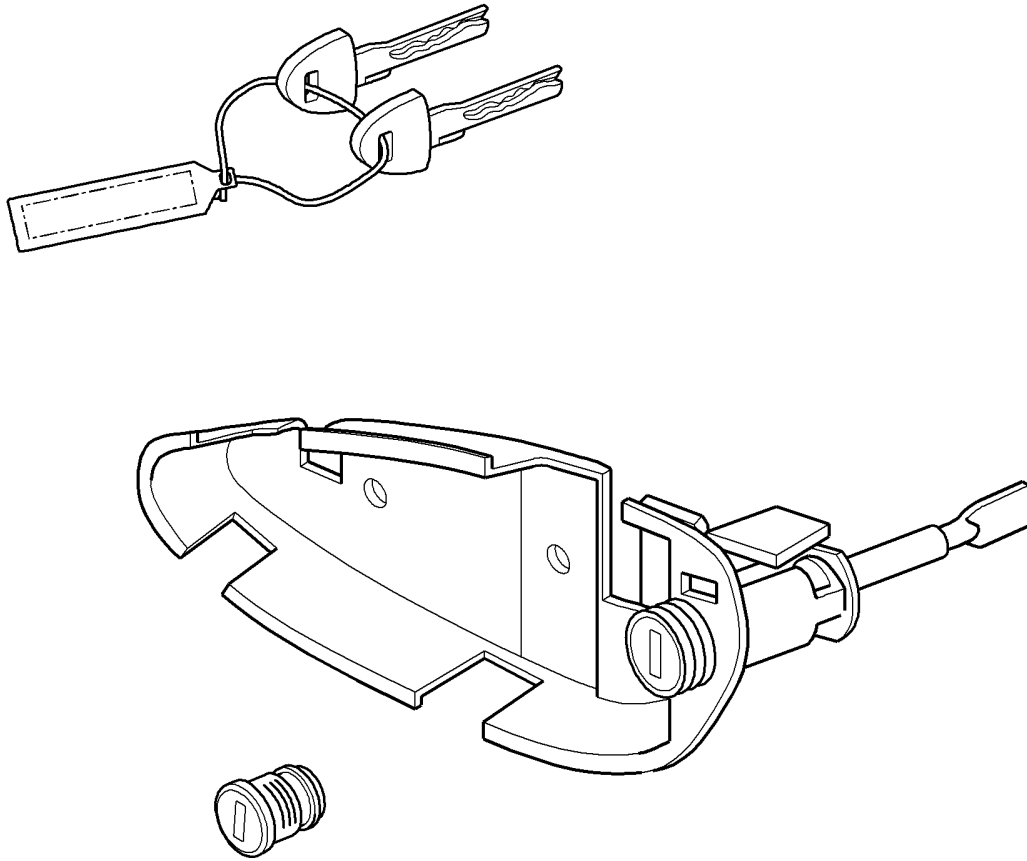

Model: 997 05

Model life 2005>>2008

Model: 997 05

Model life 2005>>2008

Pos	Part Number	Description	Remark	Qty	Model
		repair kits Set of locks comprising: Bracket Door handle, exterior Glove compartment lock key Key fob			
-	997 538 011 00	1 set of lock cylinders with handheld trans. & emerg. key		1	PR:098
-	997 538 011 01	1 set of lock cylinders with handheld trans. & emerg. key		1	PR:099