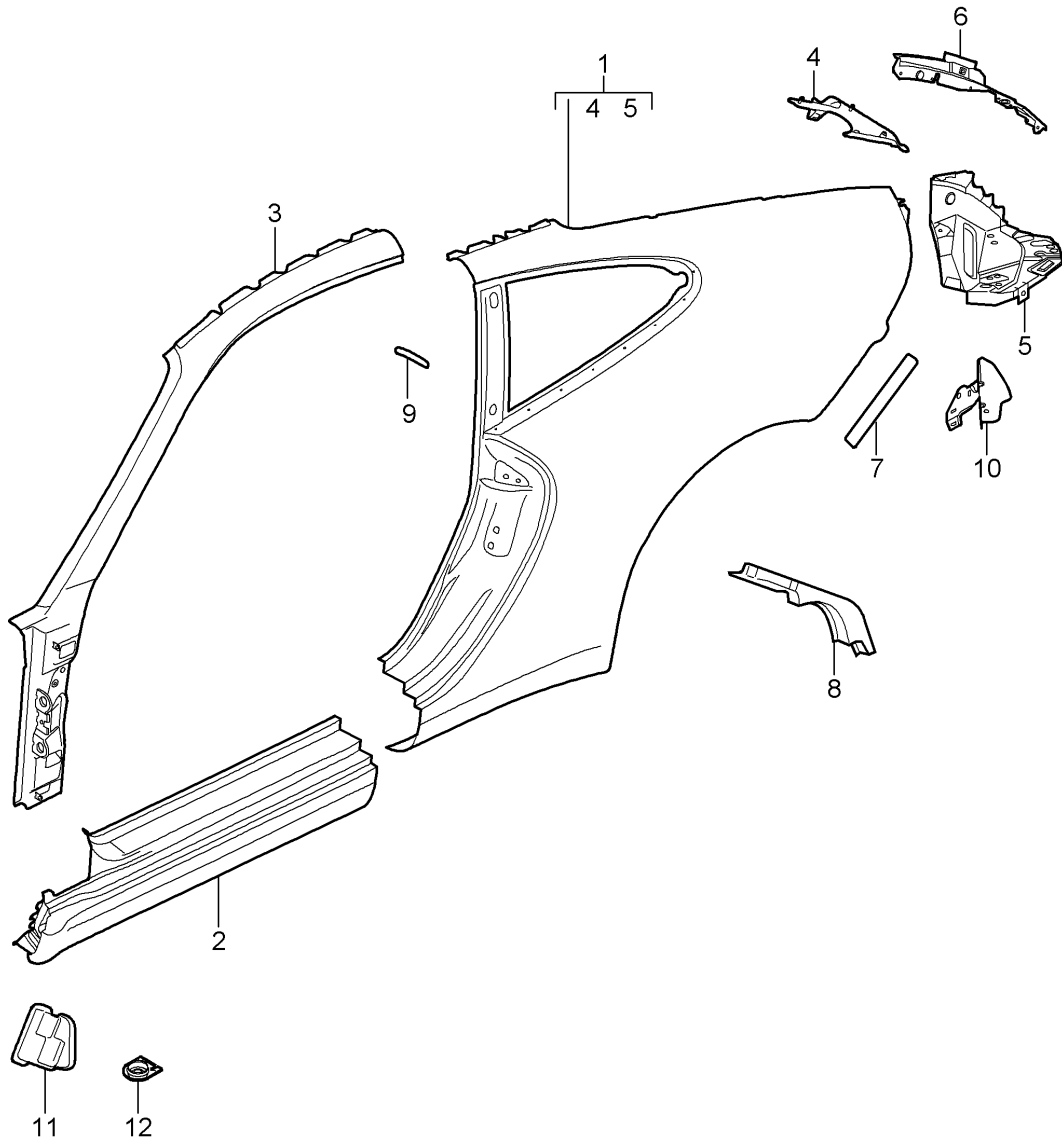

Model: 997 05

Model life 2005>>2008