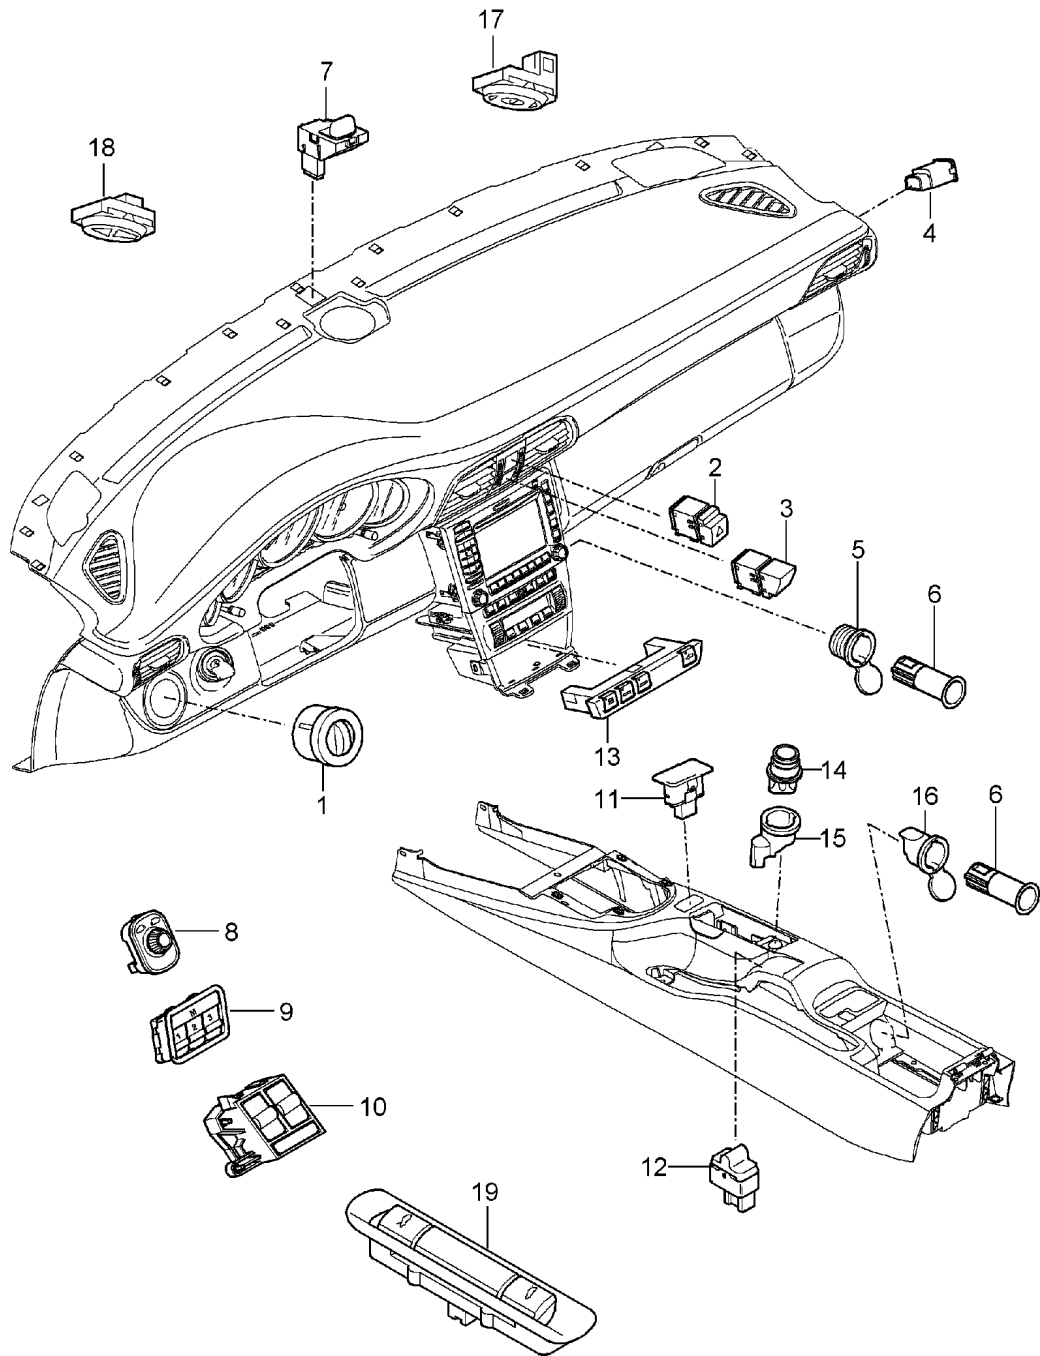

Model: 997 05

Model life 2005>>2008