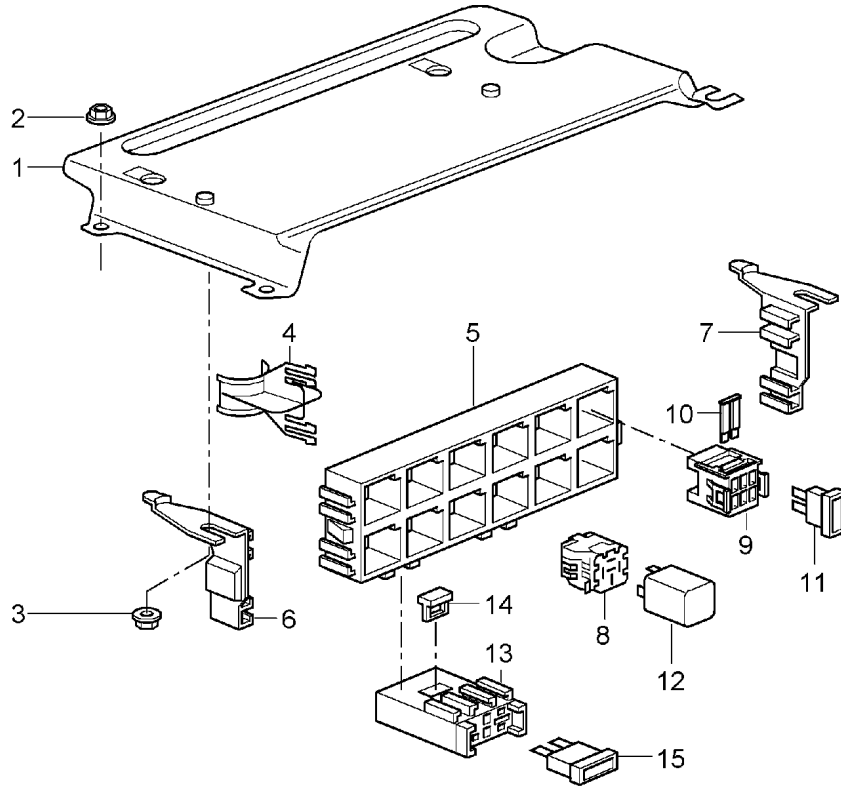

Model: 997 05

Model life 2005>>2008

Model: 997 05 Model life 2005>>2008

Pos	Part Number	Description	Remark	Qty	Model
1	996 610 129 02	central electrics Rear end mounting plate F >> 99-5S703 675 F >> 99-5S735 994 Discontinued part		1	COUPE CARRERA CARRERA S
(1)	996 610 229 03	mounting plate F 99-5S703 676>> F 99-5S735 995>>		1	COUPE/TARGA CARRERA CARRERA S
2	999 084 629 01	Hexagon nut M 6		2	COUPE/TARGA
3	900 380 015 01	Hexagon nut M 6 F >> 99-5S703 675 F >> 99-5S735 994		2	COUPE CARRERA CARRERA S
4	996 610 112 00	Cable holder		1	COUPE/TARGA
(4)	996 610 115 00	Cable holder		1	CABRIO
5	996 610 111 00	relay plate Mounting frame		X	
6	996 610 126 00	bracket for relay bracket F >> 99-5S703 675 F >> 99-5S735 994	right	1	COUPE CARRERA CARRERA S
(6)	987 610 118 00	bracket for relay bracket F 99-5S703 676>> F 99-5S735 995>>	right	1	COUPE CARRERA CARRERA S
6	996 610 126 00	bracket for relay bracket	right	1	CABRIO
7	996 610 127 00	bracket for relay bracket F >> 99-5S703 675 F >> 99-5S735 994	left	1	COUPE CARRERA CARRERA S
(7)	987 610 117 00	bracket for relay bracket F 99-5S703 676>> F 99-5S735 995>>	left	1	COUPE CARRERA CARRERA S
7	996 610 127 00	bracket for relay bracket	left	1	CABRIO
-	996 610 128 00	Retaining clip		2	CABRIO
-	999 074 059 01	flat round head bolt M 5		2	CABRIO
8	928 610 511 00	relay plate		X	
9	999 650 747 40	fuse holder		1	
10	999 650 748 40	Locking mechanism		1	
11	999 607 083 00	fuse 7,5 A		X	
11	999 607 085 00	fuse 15 A		X	
12	999 657 013 90	Relay Relay Rear window heating relay location/code no.:	S1	1	COUPE
(12)	996 615 112 00	Relay Rear window heating relay location/code no.:	S2	1	CABRIO
(12)	999 657 018 90	relay for air conditioner relay location/code no.:	S3	1	PR:573
(12)	999 657 016 90	Relay Fan Engine bay relay location/code no.:	S8	1	
(12)	999 657 017 90	Relay Secondary pump relay location/code no.:	S9	1	
13	999 650 193 40	fuse holder		3	
14	999 650 371 40	Locking mechanism		3	
15	999 607 073 00	fuse 40 A		X	PR:661