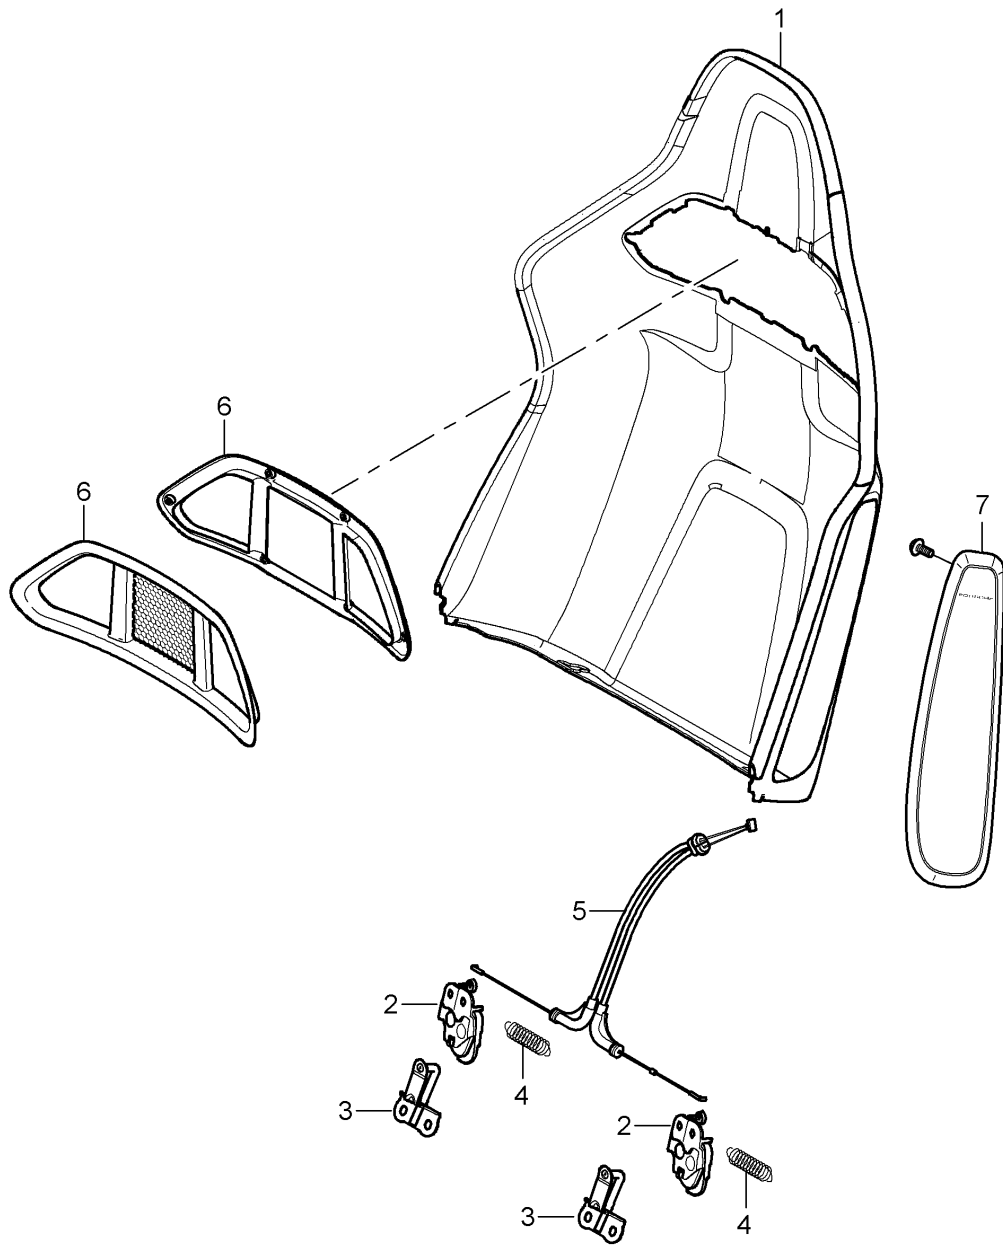

Model: 997 05

Model life 2005>>2008