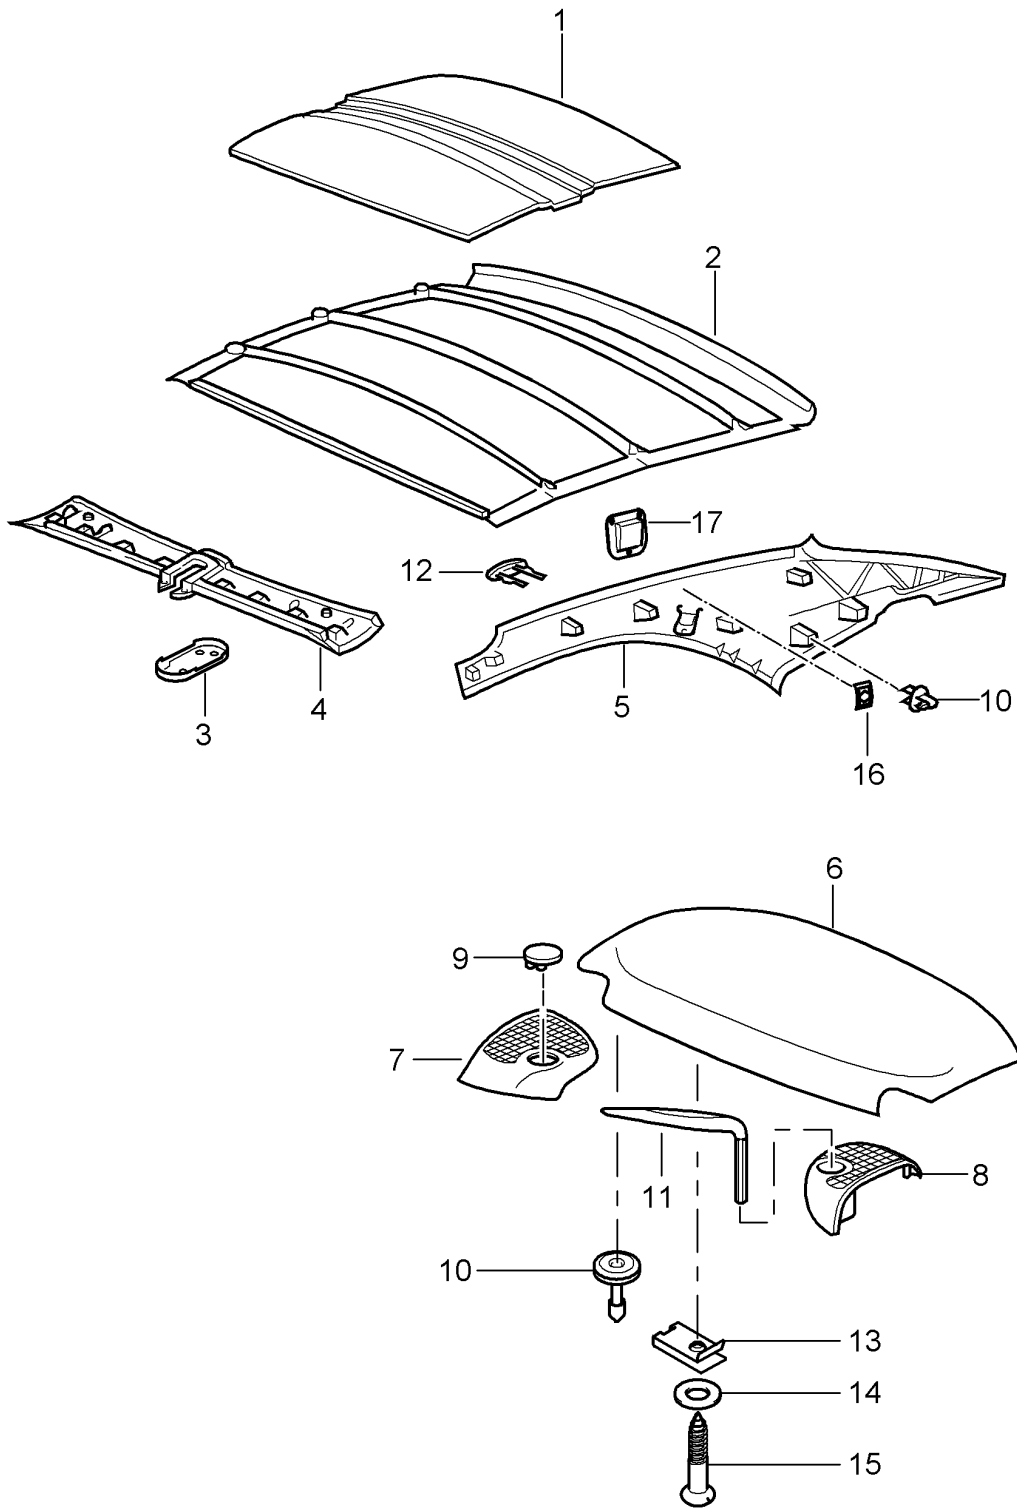

Model: 997 05

Model life 2005>>2008