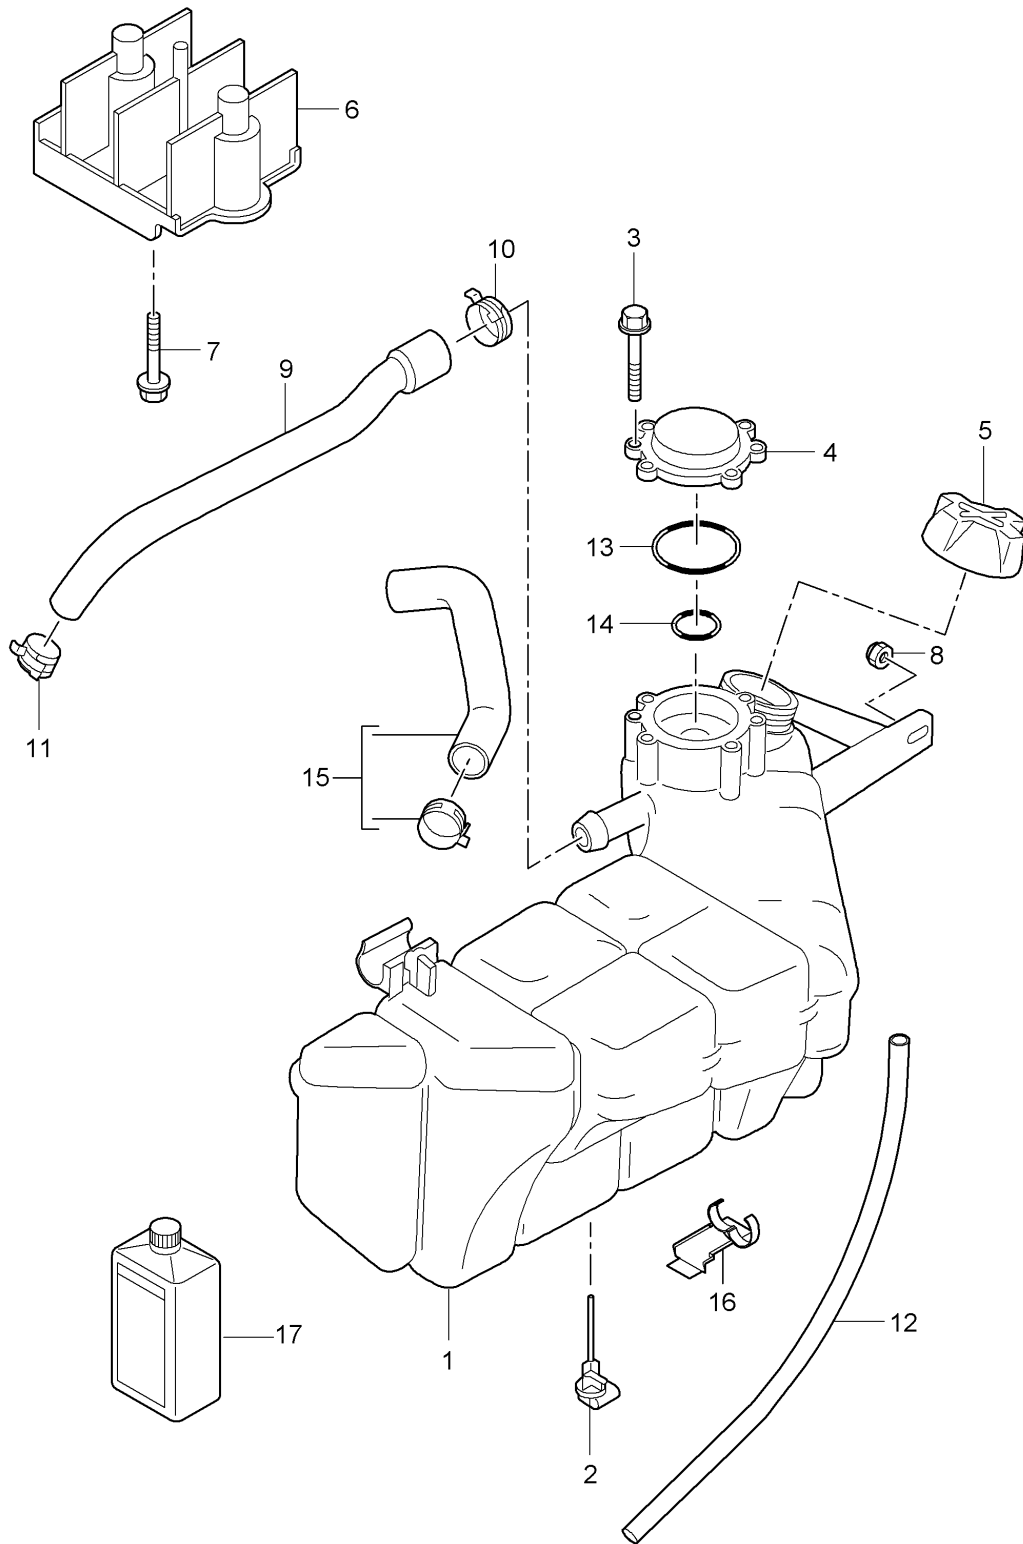

Model: 997 05

Model life 2005>>2008

Pos	Part Number	Description	Remark	Qty	Model
		Radiator	center		9701,9605+ PR:249
1	997 106 037 02	Radiator		1	
2	997 504 487 00	Retaining frame	upper	1	
3	997 504 485 00	Retaining frame	lower	1	
4	997 106 437 00	Rubber bush		4	
5	900 378 035 01	Hexagon bolt M 6 X 16		2	
6	999 591 882 02	panel nut M 6		2	
6	999 591 882 01	Discontinued part panel nut M 6		2	
7	900 378 074 09	Hexagon bolt M 8 X 16		4	
8	999 591 869 02	panel nut M 8		4	
9	997 575 141 00	Air guide Radiator	center	1	
10	997 106 639 03	Water hose Return line		1	
11	997 106 638 03	Water hose Supply		1	
12		see illustration:	105-015	X	

Model: 997 05

Model life 2005>>2008