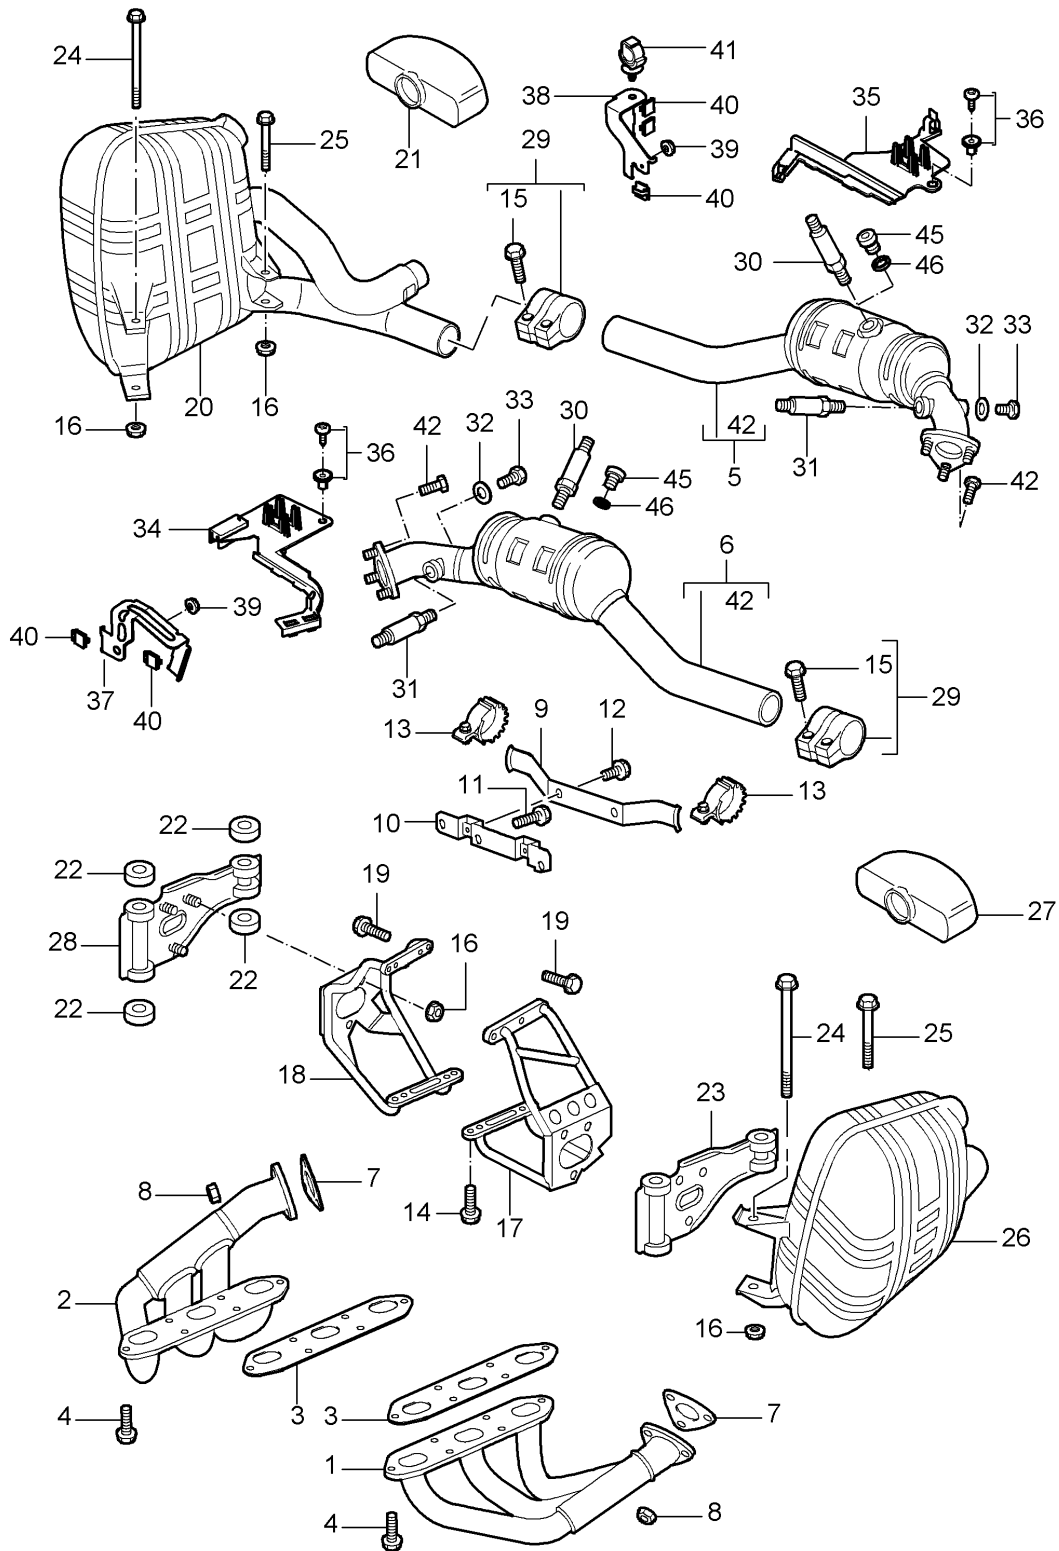

Model: 997 05

Model life 2005>>2008

Pos	Part Number	Description	Remark	Qty	Model
1	997 201 221 01	Activated charcoal container Activated charcoal container (complete)		1	
2	997 201 251 00	Breather line Fuel tank for Activated charcoal container		1	PR:338
(2)	997 201 251 01	Breather line Fuel tank for Activated charcoal container		1	PR:339
3	999 702 221 40	Grommet		2	
4	999 084 629 09	Hexagon nut M 6 Discontinued part		1	
4	999 084 629 01	Hexagon nut M 6		1	
5	999 507 543 02	Clip 2,00 - 3,00		1	
6		Purge-air line	front	1	
-		see illustration:	201-005	X	

Model: 997 05

Model life 2005>>2008