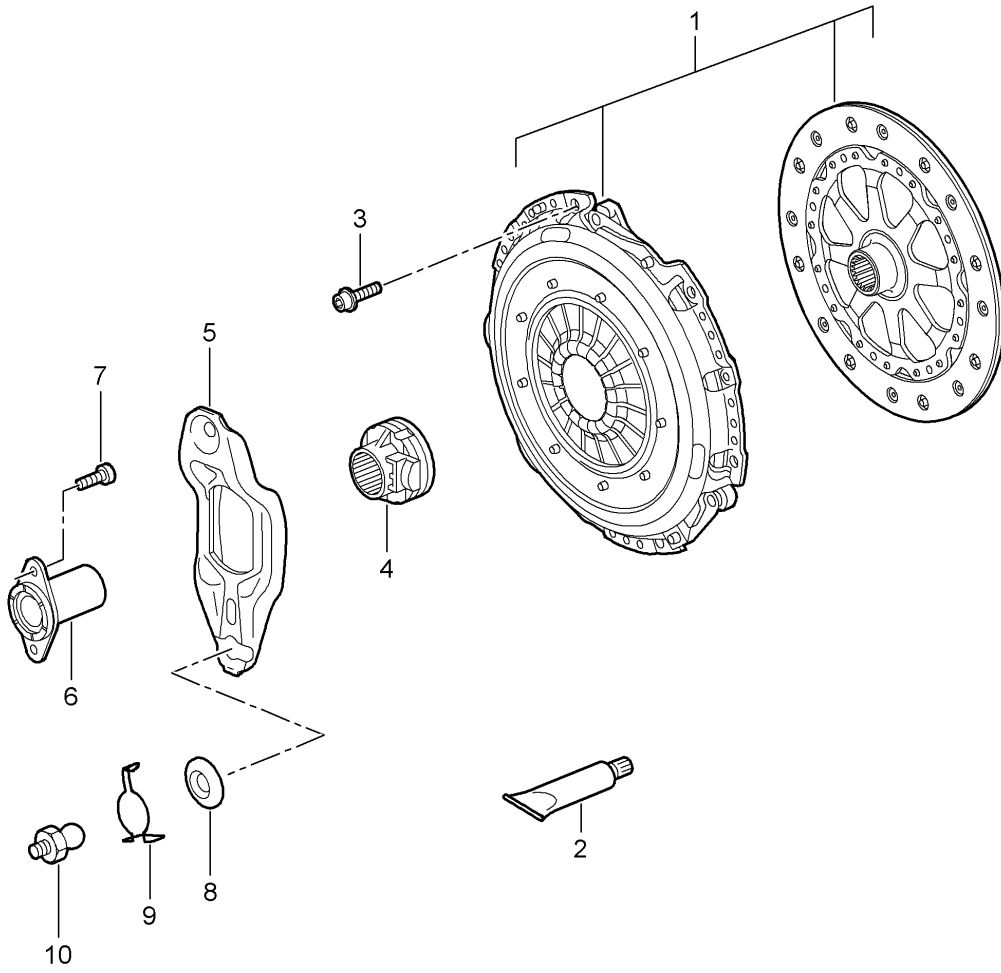

Model: 997 05

Model life 2005>>2008