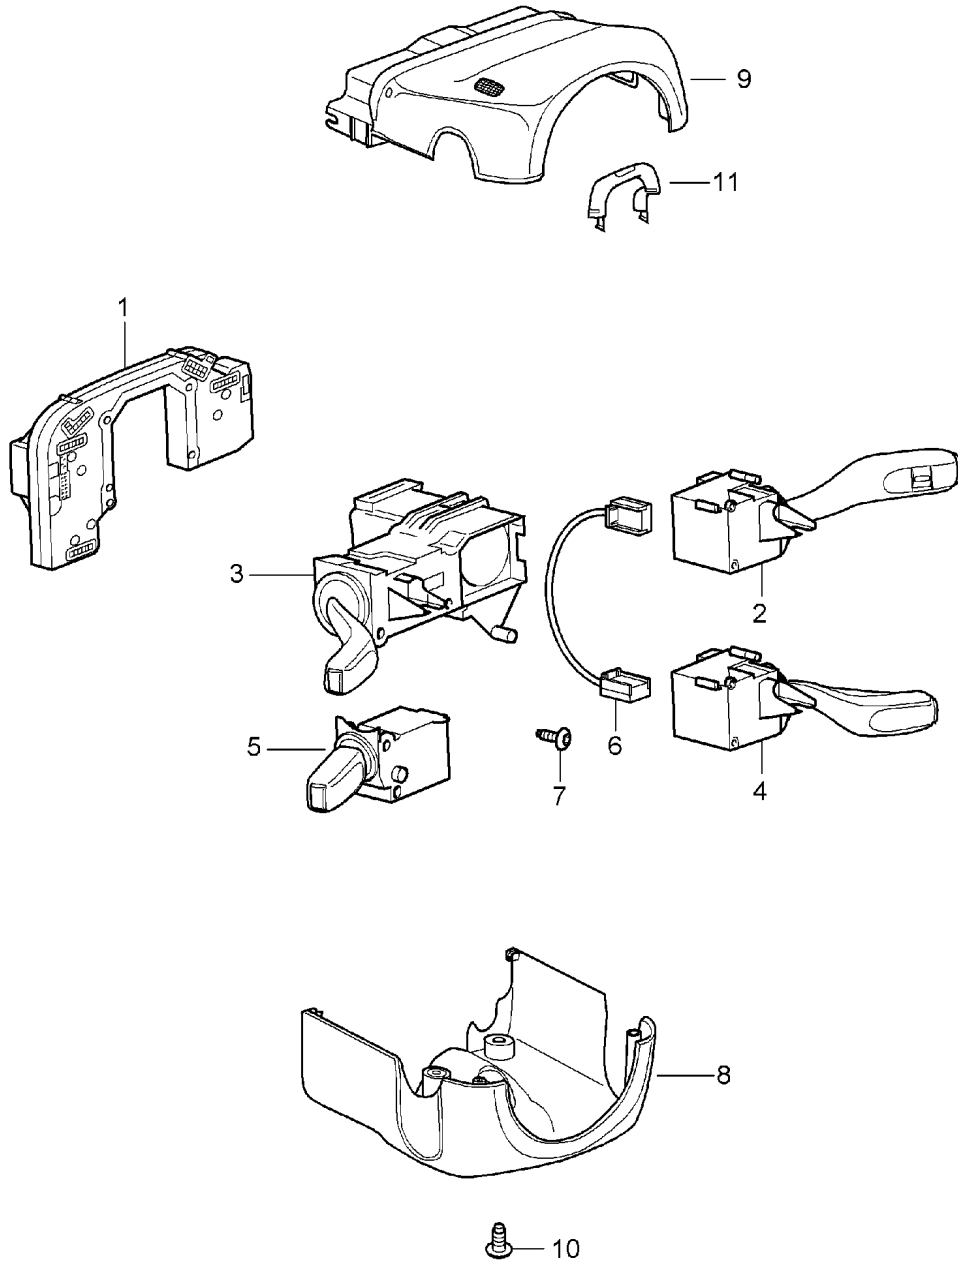

Model: 997 05

Model life 2005>>2008