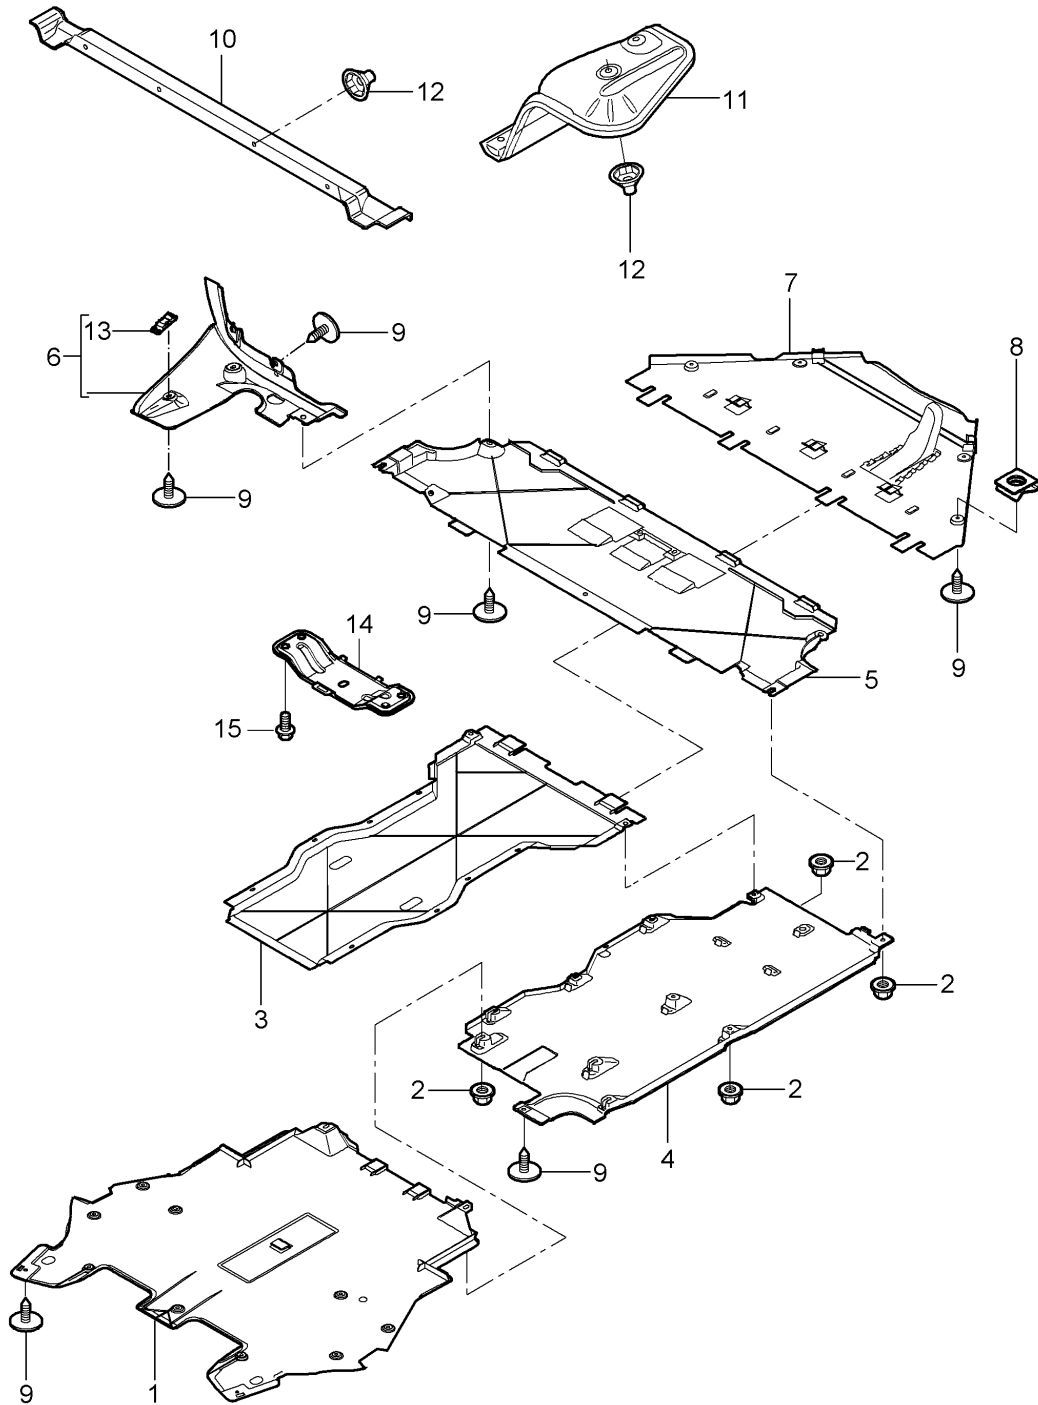

Model: 997 05

Model life 2005>>2008

Model: 997 05 Model life 2005>>2008

Pos	Part Number	Description	Remark	Qty	Model
		Linings			
		Underbody			
1	997 504 527 02	Cover		1	CARRERA 2
(1)	997 504 527 01	Cover	front	1	CARRERA 4
2	999 049 028 40	Plastic nut T 5		26	
3	997 504 043 00	Cover	center	1	
4	997 504 343 02	Cover	left	1	
(4)	997 504 344 02	Cover	center right center	1	
5	997 504 629 00	Cover	rear	1	PR:480
(5)	997 504 629 01	Cover	rear	1	PR:249
(5)	997 504 629 04	Cover	rear	1	PR:X51,480
6	997 504 393 01	Trim	left	1	
(6)	997 504 393 01 01C	Satin black			
	997 504 394 01	Trim	right	1	
	997 504 394 01 01C	Satin black			
7	997 504 429 01	Cover		1	PR:480
8	999 507 795 09	Gearbox panel nut ST 4,8		4	
9	999 073 231 09	panel screw ST 4,8 X 16		X	
10	996 505 471 00	Heat insulation	center	1	
11	997 505 477 00	Heat insulation	left	1	
11	997 505 477 02	D >> - MJ 2006 Heat insulation	left	1	
(11)	997 505 478 00	D - MJ 2007>> Heat insulation	right	1	
(11)	997 505 478 02	D >> - MJ 2006 Heat insulation	right	1	
12	999 049 025 09	D - MJ 2007>> Collar nut T 5		12	
13	997 504 635 00	Clip		2	
14	997 504 823 01	Transverse strut tunnel		1	
15	997 504 823 01 GRV	primed			
	900 075 475 09	Bolt with washer M 10 x 25		4	
-	999 507 849 01	Cage nut st 4,8		X