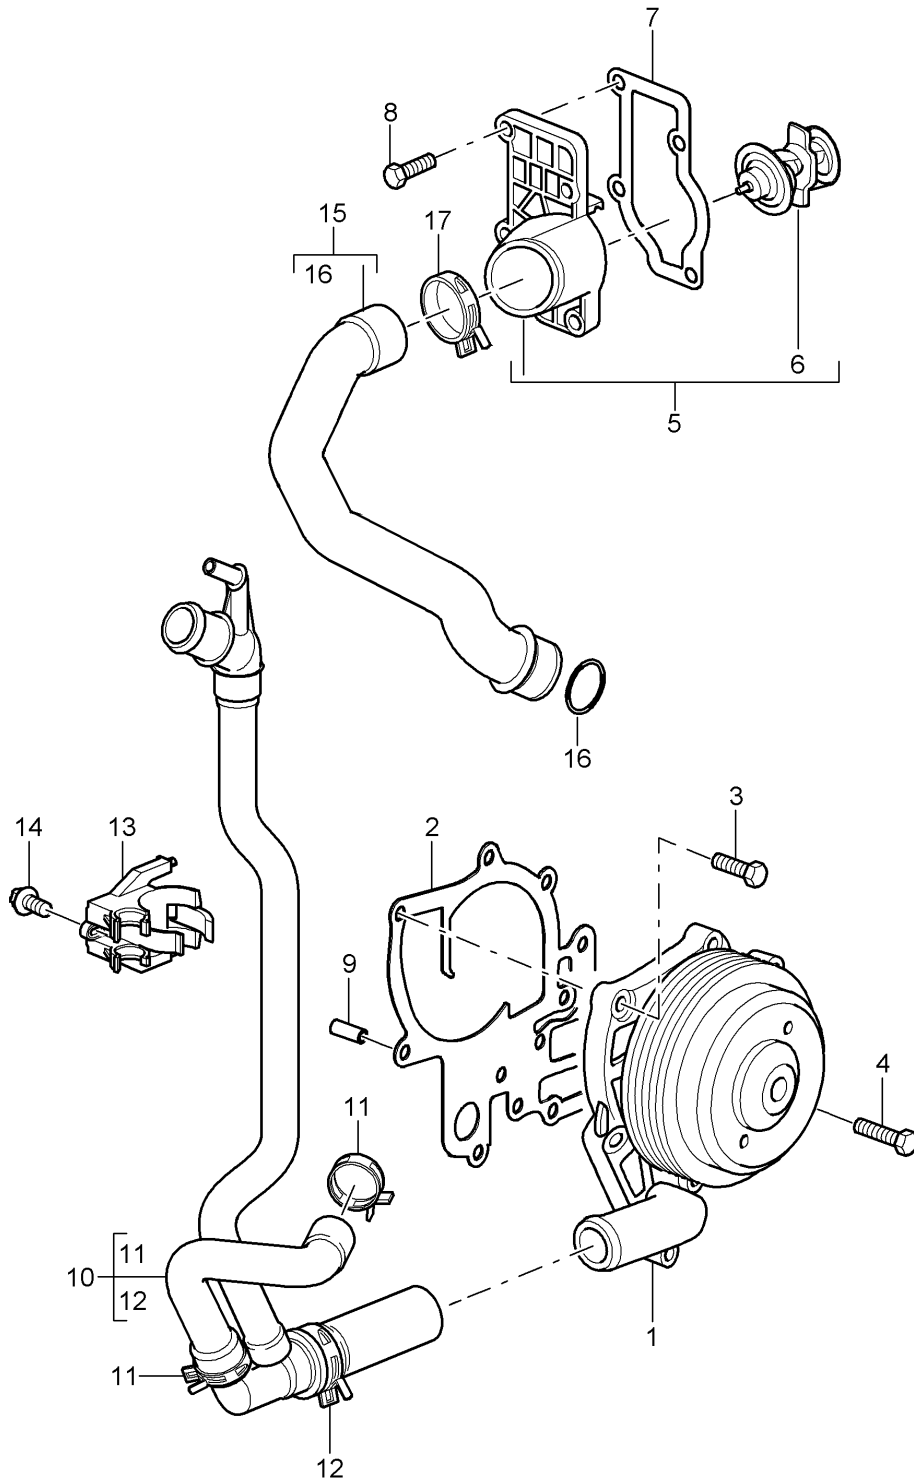

Model: 997 05

Model life 2005>>2008

Pos	Part Number	Description	Remark	Qty	Model
		Crankcase housing			9701
1	997 107 038 00	Bleeding oil separator		1	
2	900 331 053 40	O-ring 12,37 X 2,62		2	
3	997 107 338 01	Bracket oil separator		1	
4	999 919 121 09	fillister hd. bolt 5 X 16		2	
5	997 107 146 03	Breather line Cyl. 4 - 6		1	
6	997 107 547 00	Bracket		1	
7	997 107 143 01	Breather line Cyl. 1 - 3		1	
8	997 107 145 02	Line Distributor tube		1	
9	997 107 138 00	oil separator		2	
10	997 107 538 00	Seal		2	
11	900 385 023 04	Torx screw M 6 X 25		4	
12		see illustration:	108-005	2	
13	997 106 024 01	Feed line oil separator		1	
13	997 106 024 02	Discontinued part Feed line		1	
14	997 106 028 01	oil separator return line		1	
14	997 106 028 02	oil separator Discontinued part return line oil separator		1	

Model: 997 05

Model life 2005>>2008