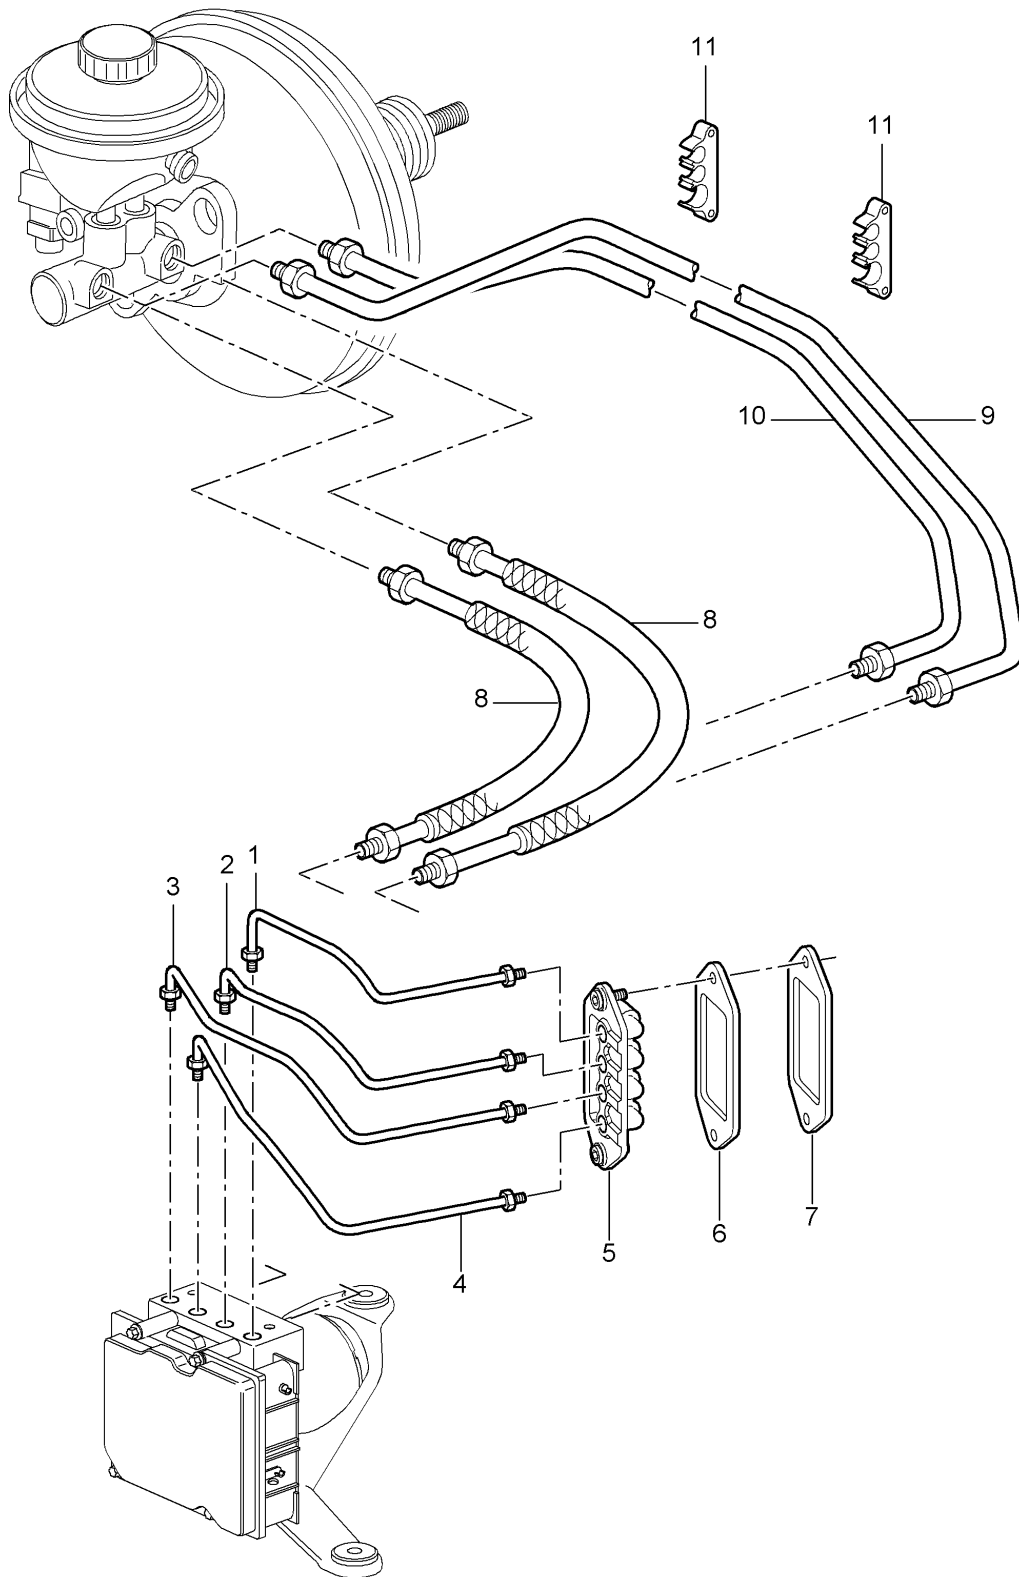

Model: 997 05

Model life 2005>>2008

Pos	Part Number	Description	Remark	Qty	Model
		Brake lines			CARRERA 2
		Front end			CARRERA 2S
1	997 355 315 00	Brake line		1	
2	997 355 316 00	Brake line		1	
3	997 355 327 00	Brake line		1	
4	997 355 326 00	Brake line		1	
5	997 355 650 00	Intermediate piece		1	
6	997 355 752 00	Seal		1	
7	997 355 753 00	Reinforcement		1	
8	997 355 311 00	Pressure line		2	PR:098
9	997 355 312 00	Pressure line		1	PR:099
10	997 355 314 00	Pressure line		1	PR:099
11	999 507 632 40	Cable holder		2	

Model: 997 05

Model life 2005>>2008