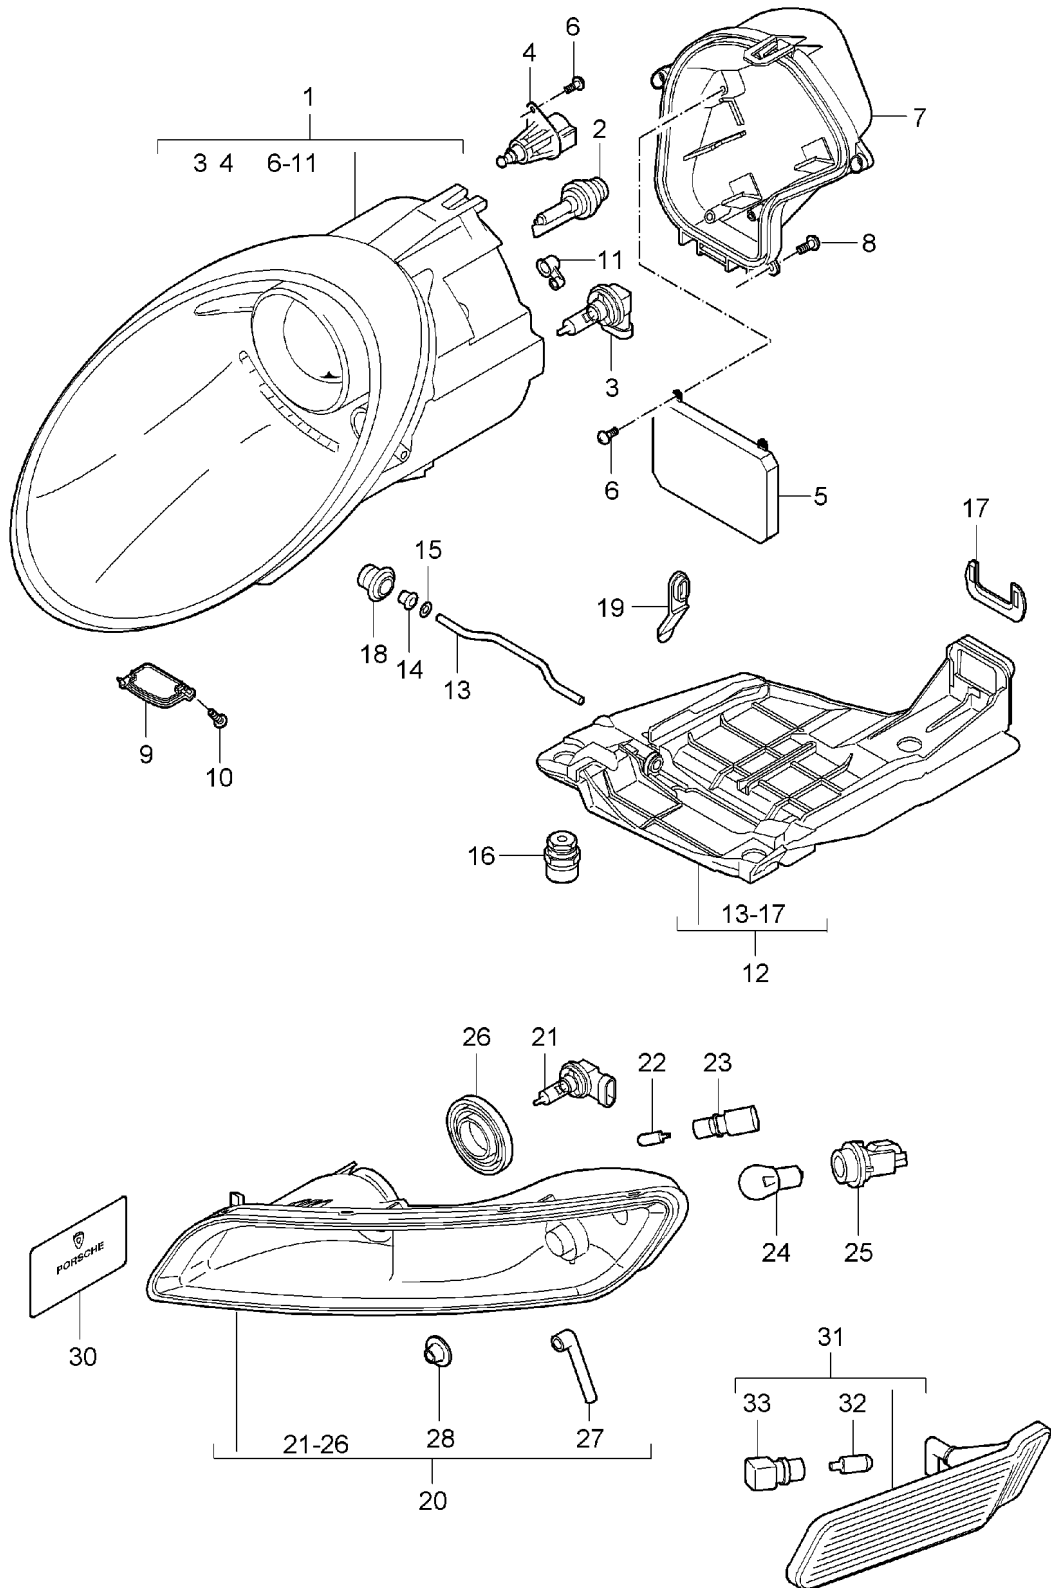

Model: 997 05

Model life 2005>>2008

Pos	Part Number	Description	Remark	Qty	Model
25	997 631 293 00	Cover		4	
27	997 631 231 00	Card for Release Additional headlight		1	
30	997 631 033 02	Turn signal repeater	left	1	
(30)	997 631 034 02	Turn signal repeater	right	1	
31	999 631 138 90	bulb 5 W yellow		2	
32	997 631 133 00	Bulb holder		2	

Model: 997 05

Model life 2005>>2008