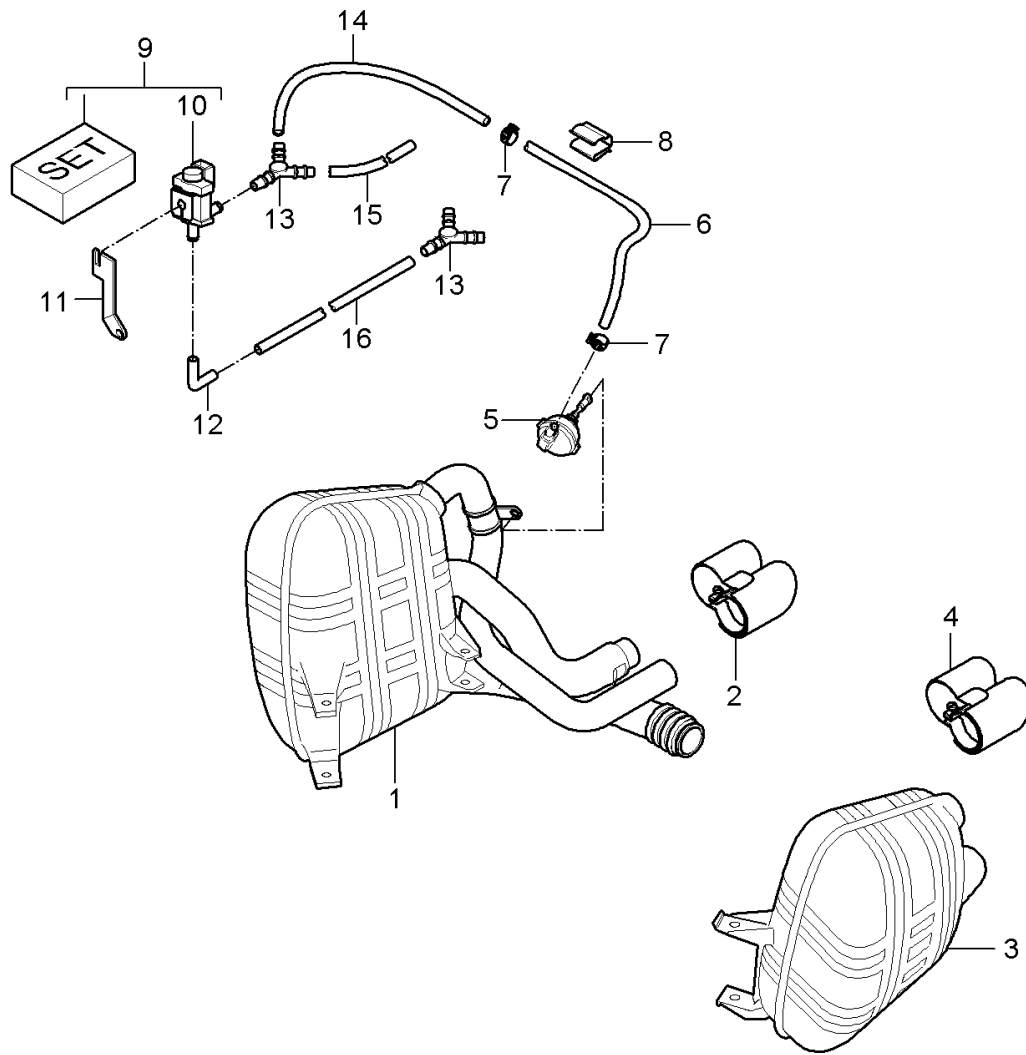

Model: 997 05

Model life 2005>>2008

Model: 997 05 Model life 2005>>2008

Pos	Part Number	Description	Remark	Qty	Model
1	997 111 611 00	exhaust system Sport version Silencer Cyl. 1 - 3		1	9605,9701+ PR: XLF
(1)	997 111 611 02	No longer use the part here Silencer Cyl. 1 - 3		1	
(1)	997 111 611 03	Discontinued part Silencer Cyl. 1 - 3		1	
2	997 111 981 20	Tailpipe	right	1	
(2)	997 111 981 21	Discontinued part Tailpipe	right	1	
3	997 111 612 00	Silencer Cyl. 4 - 6		1	
(3)	997 111 612 02	No longer use the part here Silencer Cyl. 4 - 6		1	
(3)	997 111 612 03	Discontinued part Silencer Cyl. 4 - 6		1	
4	997 111 982 20	Tailpipe	left	1	
(4)	997 111 982 21	Discontinued part Tailpipe	left	1	
5	997 111 680 00	Vacuum unit	left	2	
		with:	right		
6	917 355 021 00	selector shaft and Hose 3 X 380		2	
7	999 512 361 02	Hose clamp 6 X 7		4	
8	999 591 746 02	Cable fastener 7,0 - 9,0		4	
8	999 591 746 01	Discontinued part Cable fastener 7,0 - 9,0		4	
-	999 513 049 40	Cable ties 8,0 - 30		2	
9	997 612 905 00	repair set comprising: Change-over valve		1	
		Wire set		3	
		Cable ties		12	
9	997 612 905 02	repair set comprising: Change-over valve		1	
		Wire set		3	
		Cable ties		12	
10	996 605 123 01	Change-over valve		1	
11	996 111 989 00	Retaining plate for Change-over valve		1	
12	928 574 717 03	Molded hose		1	
(12)	928 574 717 05	Discontinued part Molded hose		1	
(12)	928 574 717 07	Molded hose		1	
(12)	9P1 129 487	No longer use the part here Molded hose		1	
13	928 573 727 03	Distributor Triple		2	
13	928 573 727 05	Discontinued part Distributor		2