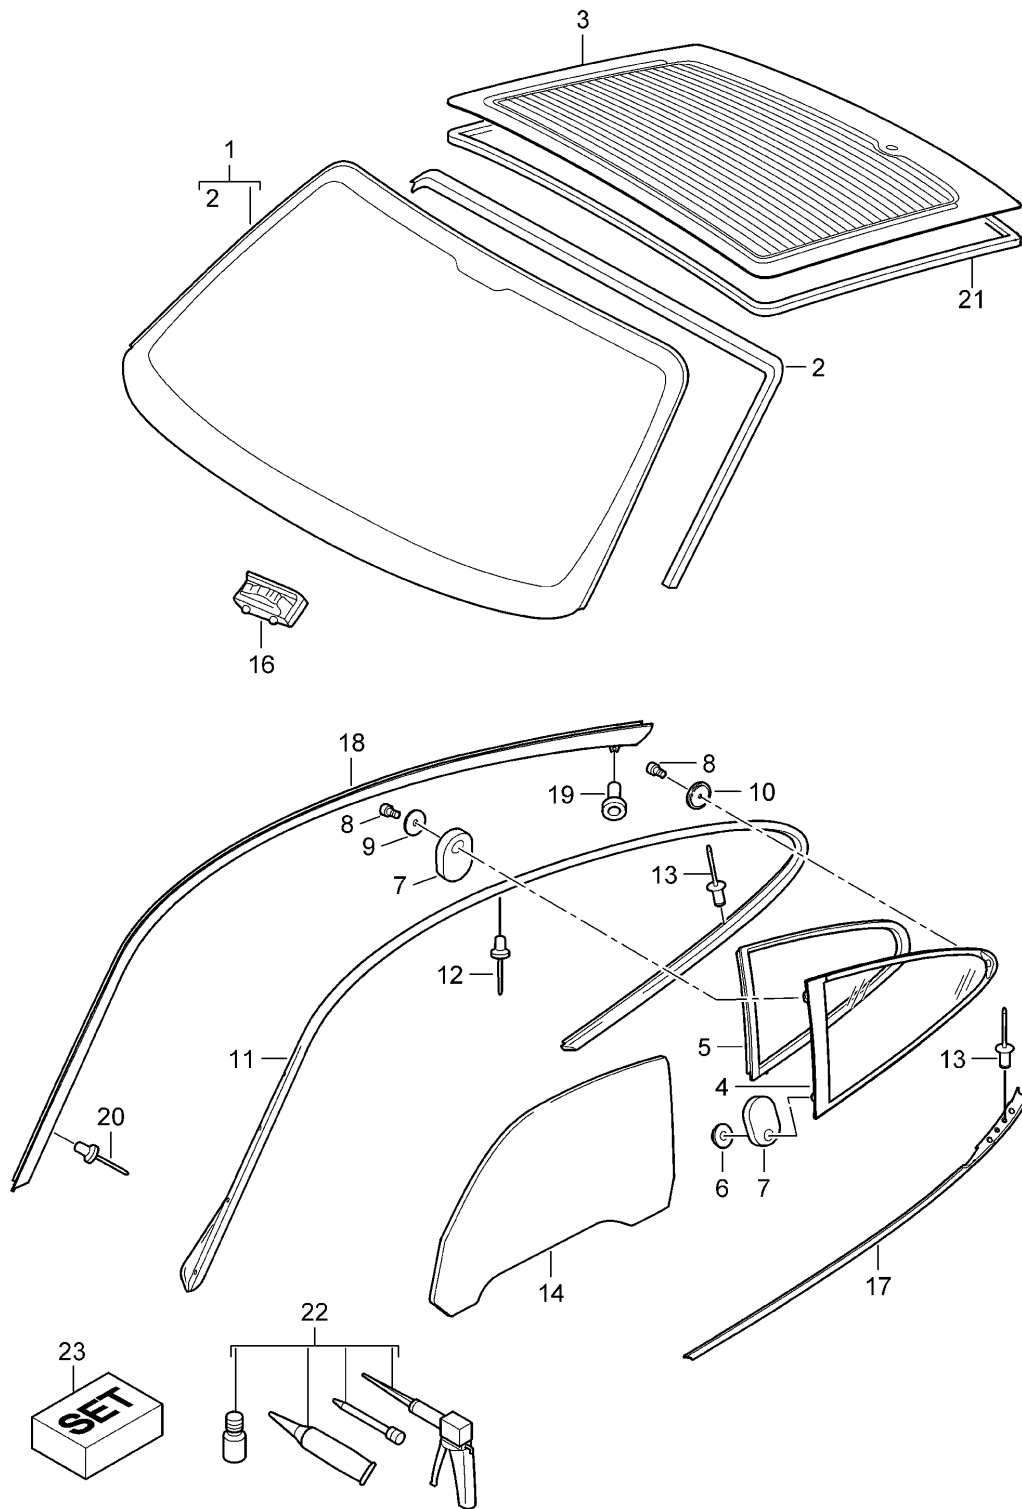

Model: 997 05

Model life 2005>>2008