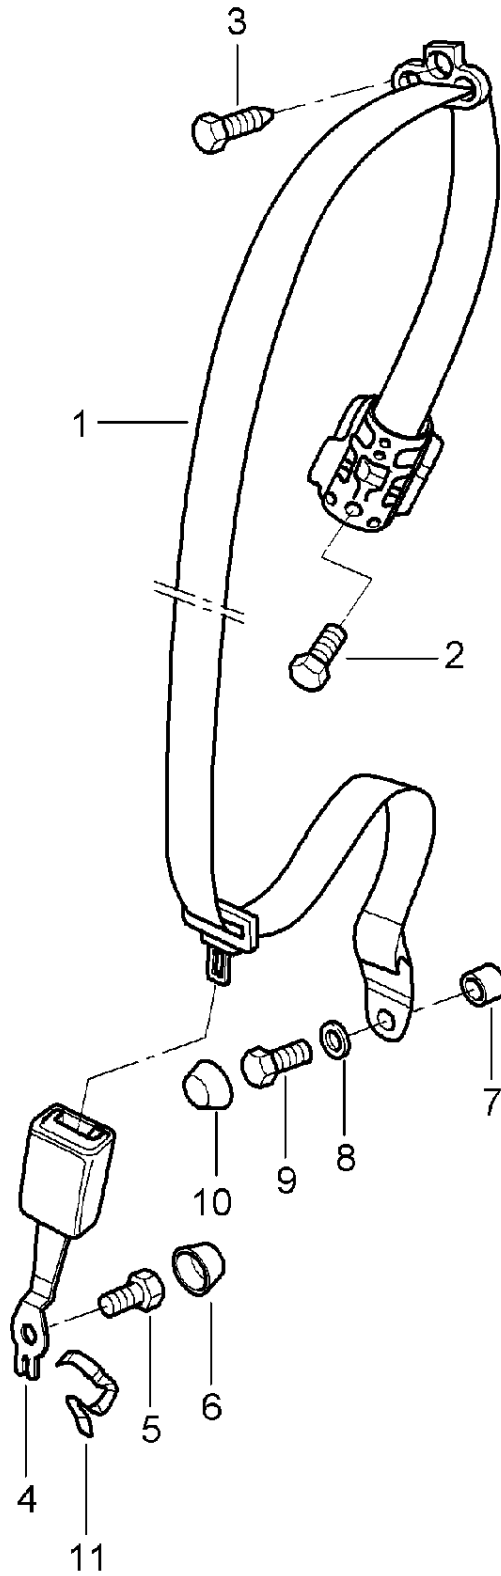

Model: 997 05

Model life 2005>>2008

Model: 997 05

Model life 2005>>2008

Pos	Part Number	Description	Remark	Qty	Model
1	997 803 035 02	Seat belt Three-point safety belt	rear left	1	COUPE
	997 803 035 02 V02	Speed yellow			
	997 803 035 02 N13	guards red (Porsche)			
	997 803 035 02 U01	silver			
	997 803 035 02 A23	Black			
(1)	997 803 036 02	Three-point safety belt	right	1	
	997 803 036 02 V02	Speed yellow			
	997 803 036 02 N13	guards red (Porsche)			
	997 803 036 02 U01	silver			
	997 803 036 02 A23	Black			
2	999 075 070 09	Hexagon bolt		2	
3	999 075 057 09	Hexagon bolt		2	
4	996 803 165 01	Belt latch	left	1	
(4)	996 803 166 01	Belt latch	right	1	
5	999 075 070 09	Hexagon bolt		2	
6	811 857 845	Cover cap		2	
7	999 924 064 02	spacer sleeve Discontinued part		2	
7	999 924 064 01	spacer sleeve		2	
8	211 857 771	Washer		2	
9	999 075 073 09	Hexagon bolt		2	
10	811 857 845	Cover cap		2	PR:193
11	996 551 745 00	Securing clip	left	2	
(11)	996 551 746 00	Securing clip	right	2