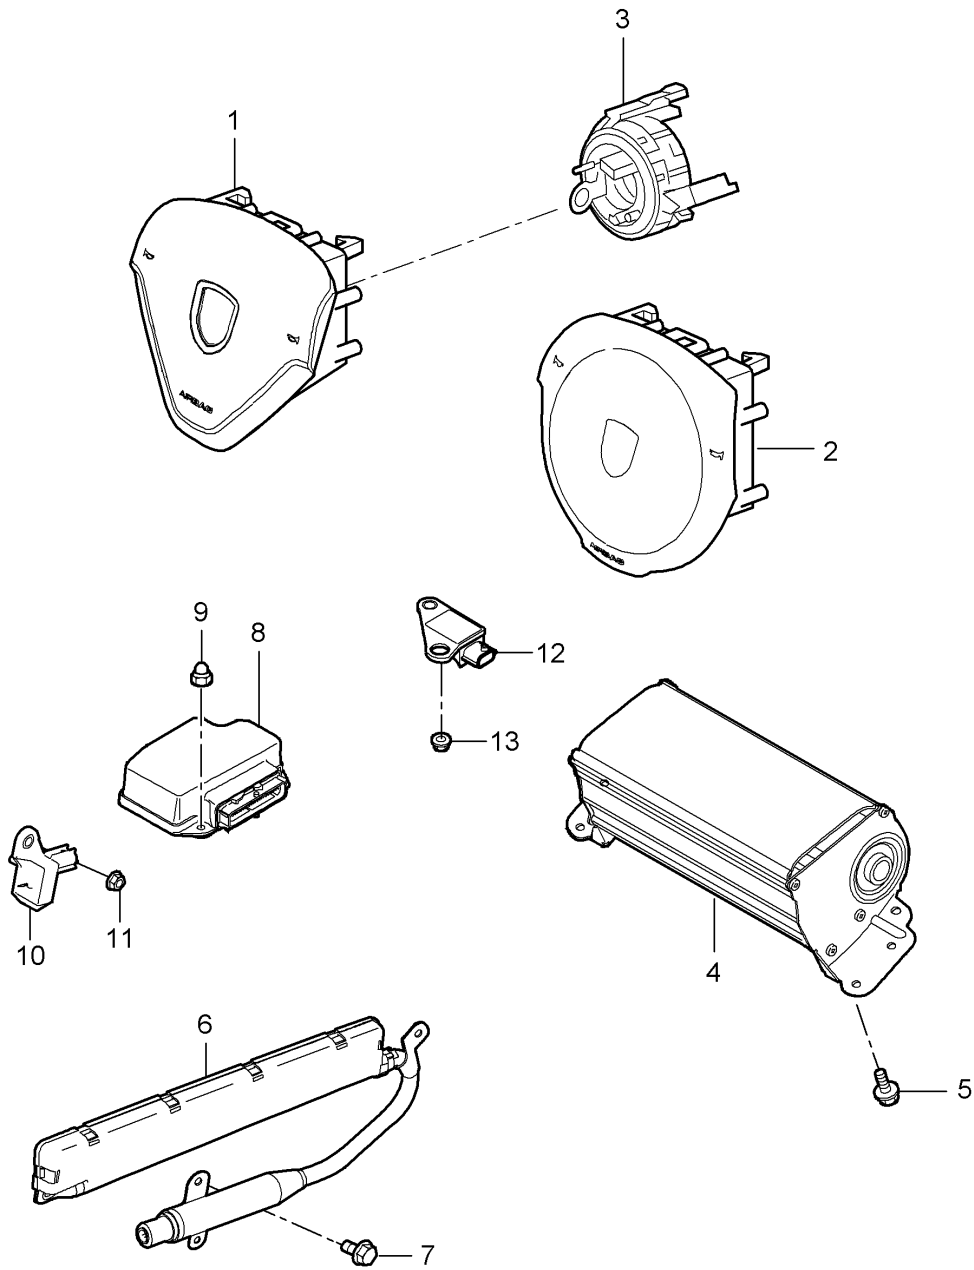

Model: 997 05 Model life 2005>>2008

Pos	Part Number	Description	Remark	Qty	Model
(24)	997 613 437 02 V04 997 613 438 00	Galvano silver Switching module with: Tiptronic Lever D - MJ 2005>> - MJ 2005	right	1	PR:249
(24)	997 613 438 00 V04 997 613 438 02	Galvano silver Switching module with: Tiptronic Lever D - MJ 2006>>	right	1	PR:249
25	997 613 438 02 V04 997 347 821 40	Galvano silver Dummy cover		1	
26	997 347 821 40 V04 997 612 672 00	Galvano silver Wire set 3-spoke steering wheel sports steering wheel without:		1	PR:480
27	997 612 674 00	Multi-function Manual gearbox Wire set 3-spoke steering wheel sports steering wheel without:		1	PR:249
28	997 612 673 00	Multi-function Tiptronic Wire set 3-spoke steering wheel with: Multi-function Manual gearbox Tiptronic		1	PR:431,451, 452,453

Model: 997 05

Model life 2005>>2008