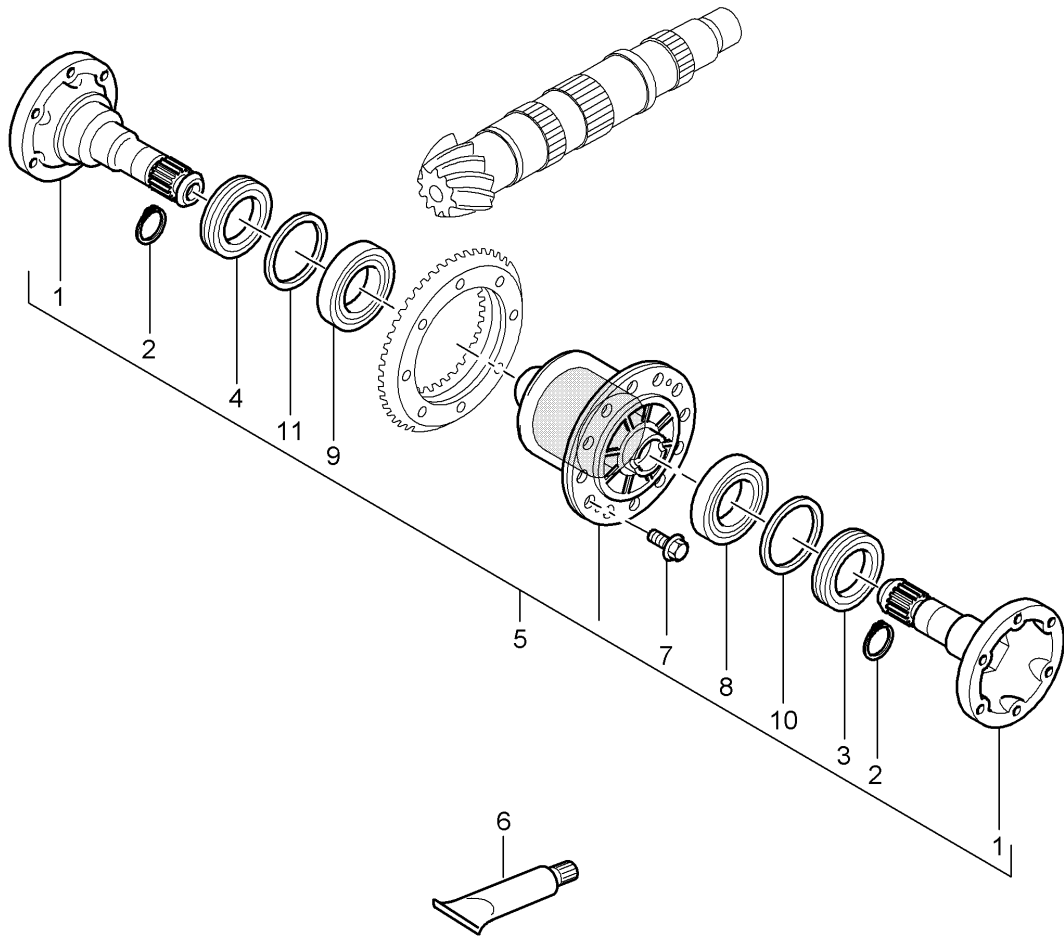

Model: 997 05

Model life 2005>>2008

Pos	Part Number	Description	Remark	Qty	Model
-		repair set Differential Up to transmission number G97.01 1034656 G97.31 1034656			G9701,G9731+ PR:219
-		repair set See workshop manual Group 0 Document 0830IN			
-		From transmission no. G97.01 1034657 G97.31 1034657 Individual parts Use			
1	997 332 209 02	Drive flange Discontinued part		2	
1	997 332 209 05	Drive flange		2	
2	997 332 249 01	snap ring		2	
3	997 332 804 01	Shaft oil seal Gearbox cover 68,2 mm		1	
4	997 332 803 01	Shaft oil seal 70 mm		1	
5	997 332 905 01	repair set		1	
6	000 043 010 00	Loctite 574 50 Ml.	also use:	X	
7	997 332 276 00	Hexagon bolt		16	
8	997 332 801 00	Taper roller bearing		1	
9	997 332 802 00	Taper roller bearing		1	
10	997 332 266 00	1 set shims 1,02 - 1,86		1	
11	997 332 268 00	1 set shims 0,92 - 1,76		1	

Model: 997 05

Model life 2005>>2008