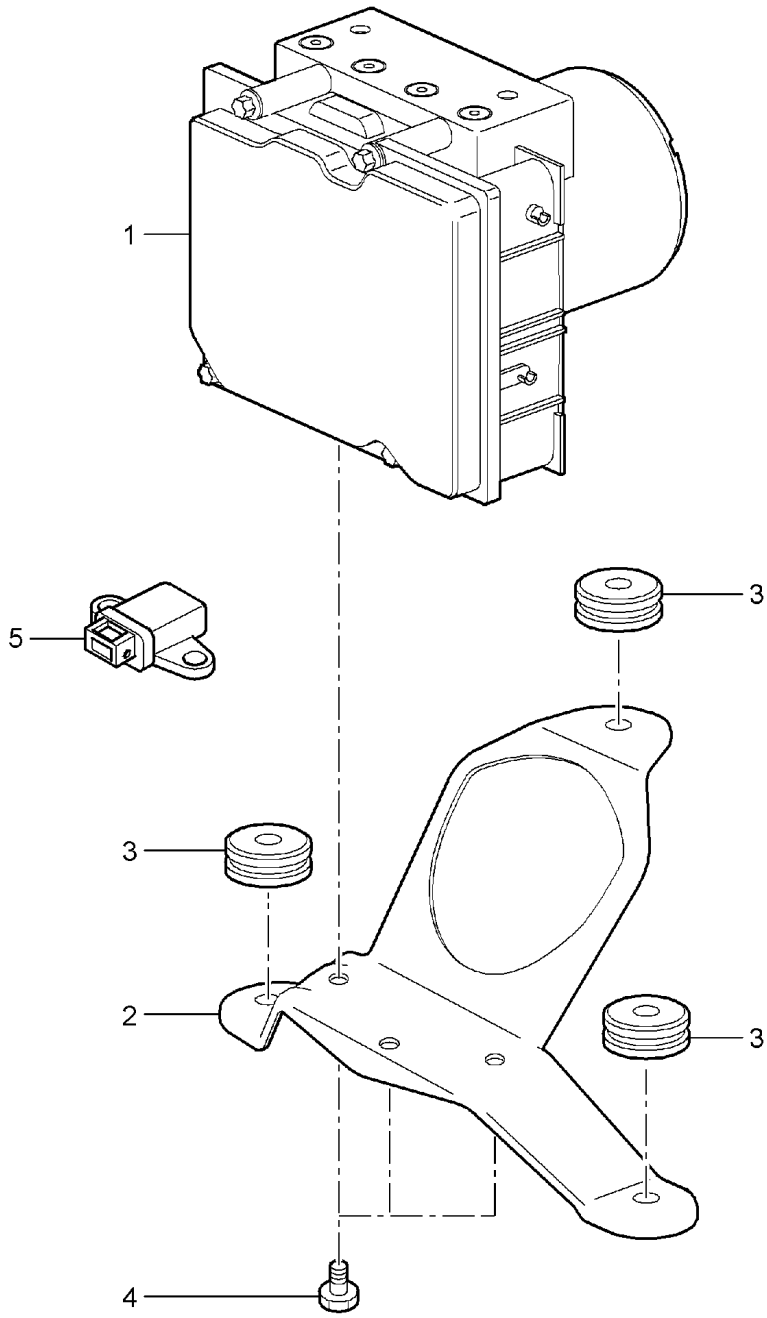

Model: 997 05

Model life 2005>>2008