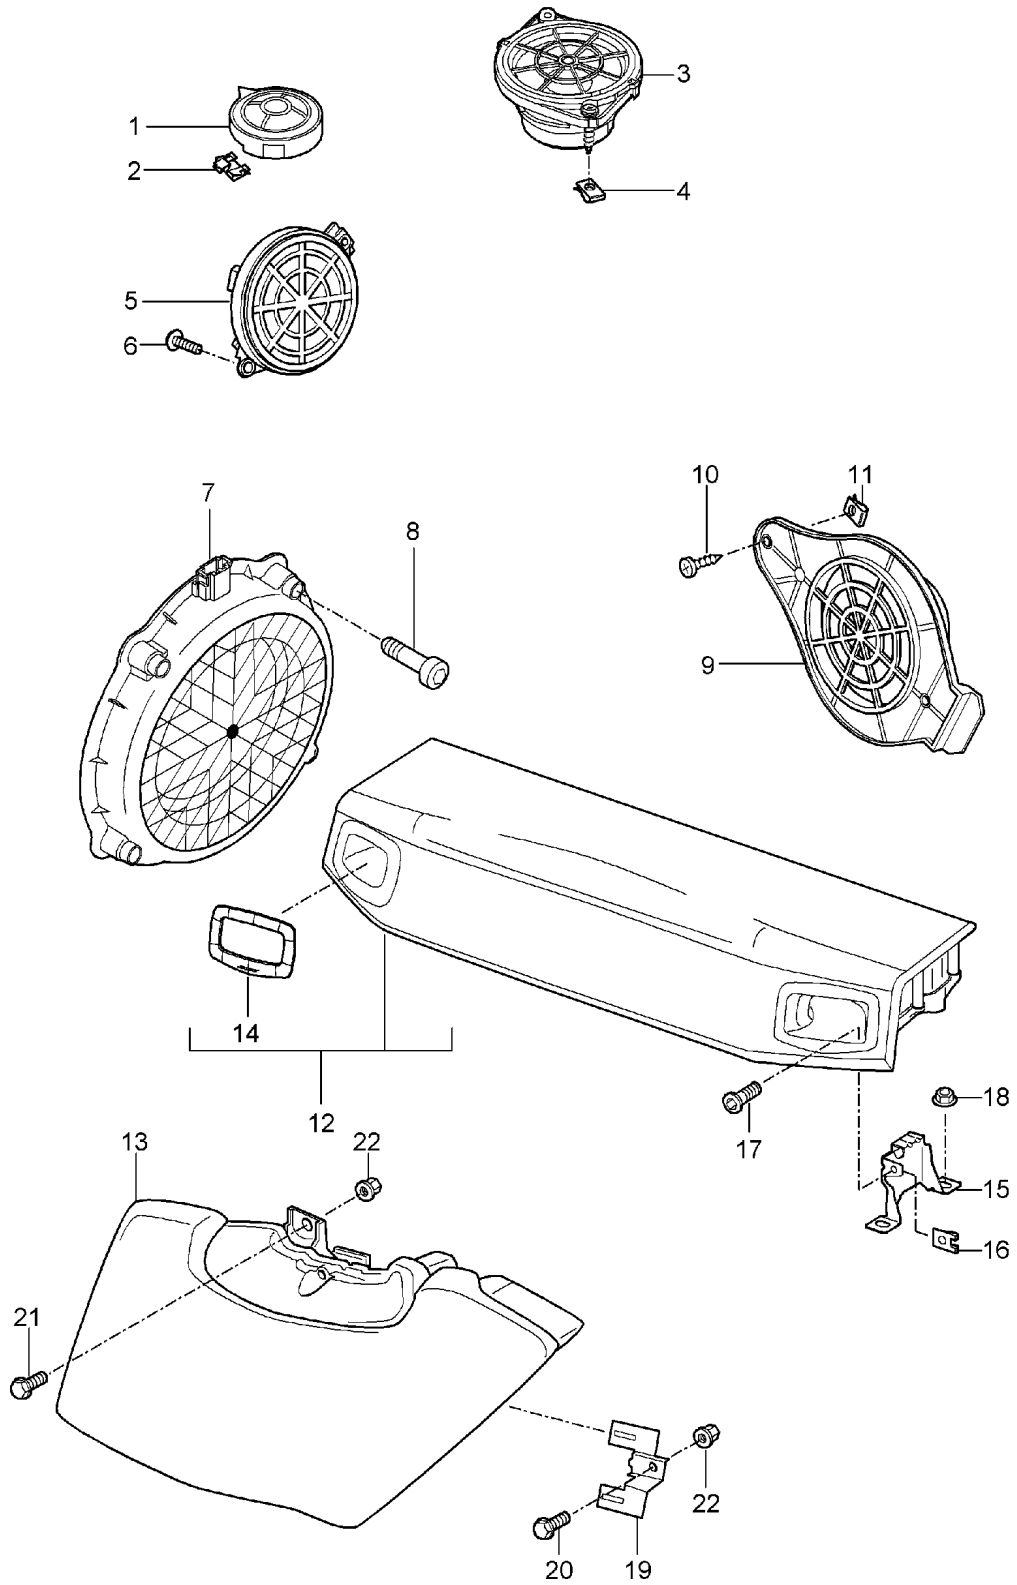

Model: 997 05 Model life 2005>>2008

Pos	Part Number	Description	Remark	Qty	Model
27	997 647 117 00	Aerial amplifier	left	1	PR:440
(27)	997 647 118 00	Aerial amplifier	right	1	PR:440
28	997 647 124 00	Control unit		1	PR:440
29	999 591 904 40	Securing element		2	PR:440
30	997 612 069 00	Connecting line Aerial amplifier Control unit	lhd	1	COUPE PR:098,461, 665
30	997 612 069 50	Connecting line Aerial amplifier Control unit	rhd	1	COUPE PR:099,461, 665
30	997 612 066 00	Connecting line Aerial amplifier Control unit	lhd	1	CABRIO/TARGA PR:098,461, 665
30	997 612 066 50	Connecting line Aerial amplifier Control unit	rhd	1	CABRIO/TARGA PR:099,461, 665
(30)	997 612 055 00	Connecting line Aerial amplifier Control unit	lhd	1	PR:098,665
(30)	997 612 056 00	Connecting line Aerial amplifier Control unit	rhd	1	PR:099,665
(30)	997 612 062 50	Connecting line Aerial amplifier Control unit		1	PR:694
31	997 612 058 00	Connecting line Control unit		1	PR:665
(31)	997 612 052 00	Control panel Connecting line Control unit Radio unit		1	PR:694
32	997 647 231 00	aerial base		1	COUPE PR:461
(32)	997 647 221 00	aerial base		1	CABRIO/TARGA PR:461
33	997 647 233 00	rod-type aerial		1	COUPE PR:461
(33)	997 647 223 00	rod-type aerial		1	CABRIO/TARGA PR:461
34	997 612 070 00	Connecting line aerial base Radio unit		1	COUPE PR:461,694
(34)	997 612 068 00	Connecting line aerial base Radio unit	lhd	1	CABRIO/TARGA PR:098,461, 694
(34)	997 612 068 50	Connecting line aerial base Radio unit	rhd	1	CABRIO/TARGA PR:099,461, 694
(34)	997 612 067 01	Connecting line aerial base Power supply		1	CABRIO PR:461

Model: 997 05

Model life 2005>>2008