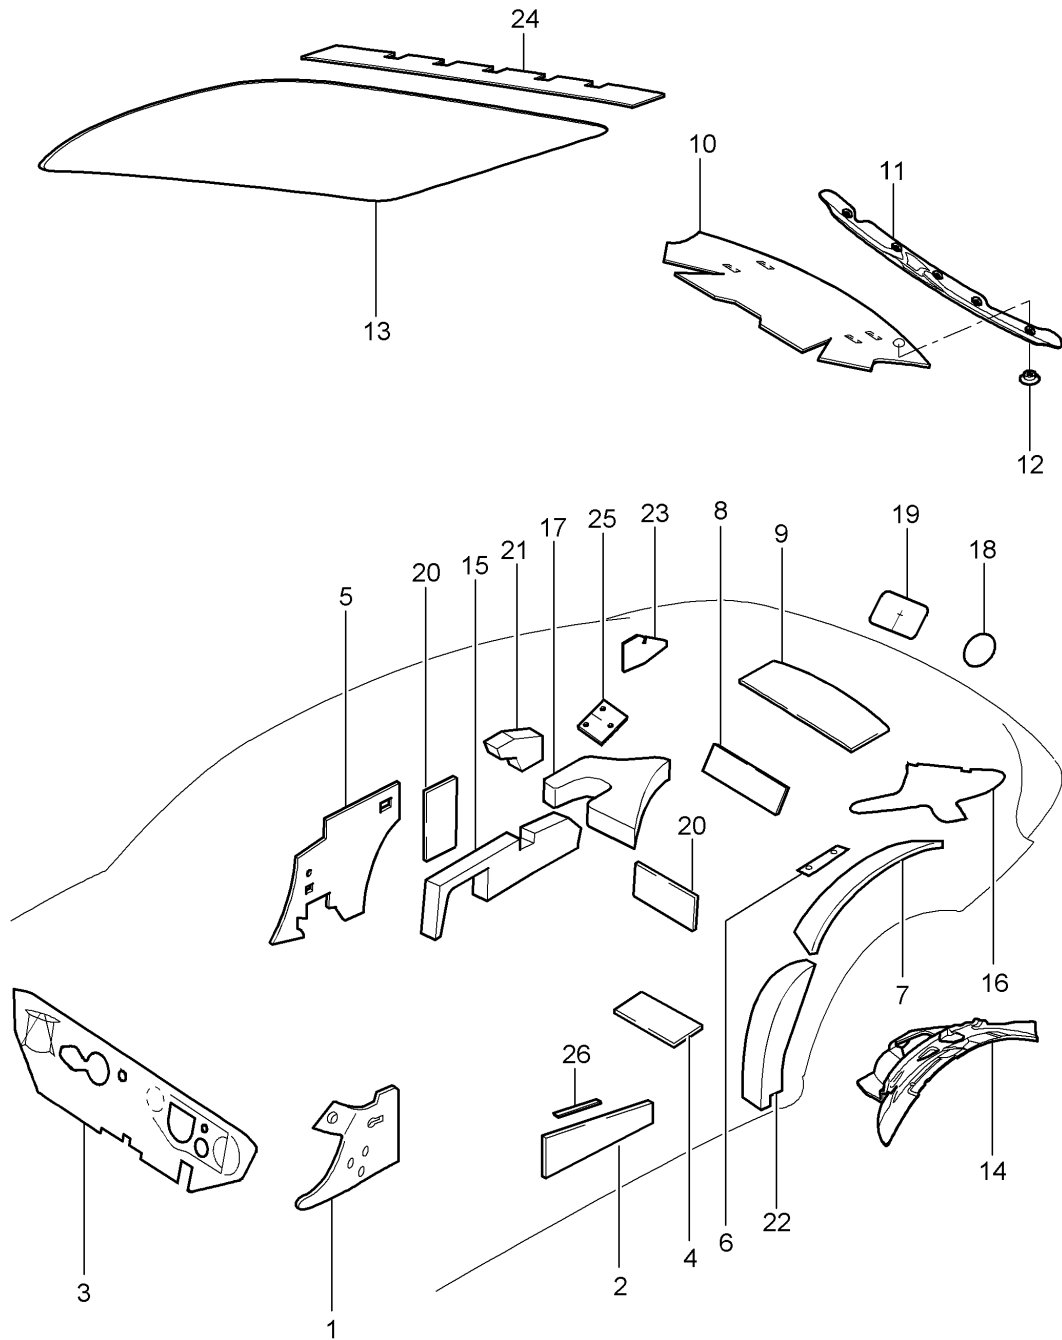

Model: 997 05

Model life 2005>>2008

Model: 997 05 Model life 2005>>2008

Pos	Part Number	Description	Remark	Qty	Model
		Body			
1	997 556 605 00	Sound proofing 1 Sound absorber	left	1	COUPE/TARGA
(1)	997 556 606 00	Wheel housing Sound absorber	front right	1	
2	997 556 531 00	Wheel housing sound absorber for door	front	2	
2	997 537 551 00	Discontinued part sound absorber for door		2	
3	997 556 723 00	Sound absorber	lhd	1	PR:098
(3)	997 556 724 00	Firewall Sound absorber	rhd	1	PR:099
4	997 556 503 00	Firewall Insulation for floor		2	
5	997 556 655 00	Sound absorber	left	1	
(5)	997 556 656 00	Side panel trim Sound absorber	right	1	
6	997 556 523 00	Side panel trim Damping		2	
7	997 556 507 00	tray sound absorb.for wheel housing	left	1	
(7)	997 556 508 00	sound absorb.for wheel housing	rear right	1	
8	997 556 511 00	sound absorber for rear panel	rear	1	
9	997 556 521 00	sound absorber for rear panel	lower	1	
10	997 556 711 01	Sound absorber	upper	1	
10	997 556 711 02	D >> - MJ 2005 Sound absorber		1	
10	997 556 711 03	D >> - MJ 2007 Sound absorber		1	
11	996 556 761 01	Engine bay D - MJ 2008>> retaining strip		1	
12	999 049 020 40	Engine bay Plastic nut		5	
13	997 556 647 00	T5/30 X 5,1 Sound absorber		1	PR:652
14	997 556 657 00	Roof Sound absorber	left	1	
(14)	997 556 658 00	Wheel housing liner Sound absorber	rear right	1	
15	997 556 571 01	Wheel housing liner Sound absorber	rear	2	
16	996 556 753 01	Side panel trim Seal	left	1	
(16)	996 556 754 01	Side part Seal	upper right	1	
17	997 556 811 01	Side part Filler piece	upper left	1	
(17)	997 556 812 01	Wheel housing Filler piece	right	1	
18	997 556 807 00	Wheel housing Sound absorber		2	
19	997 556 805 00	40,0 Cross panel Rear end		1	
20	997 556 801 00	Sound absorber 120 X 90 Cross panel Rear end Sound absorber Seat well		4