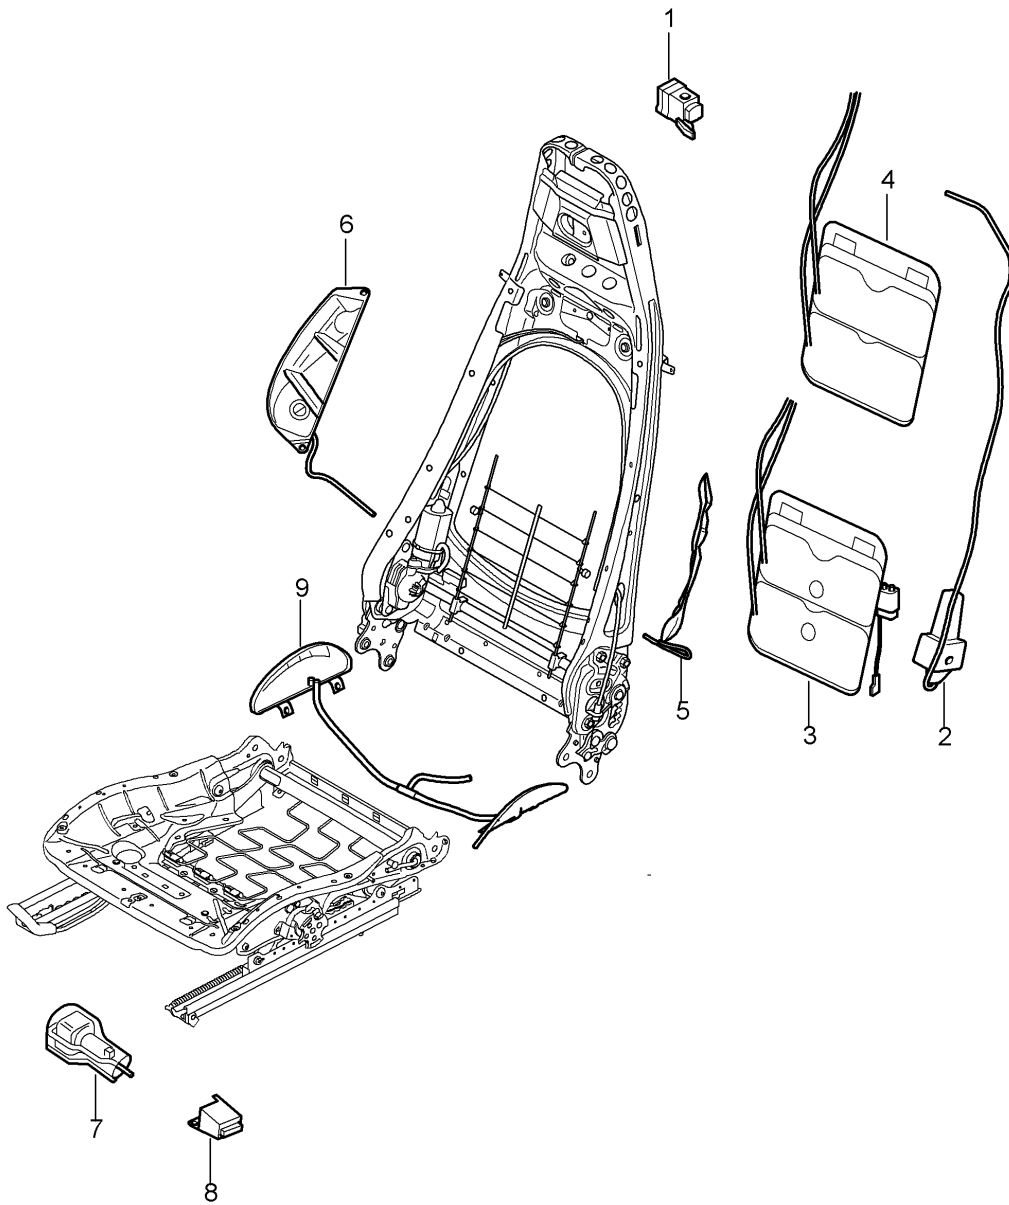

Model: 997 05

Model life 2005>>2008

Model: 997 05 Model life 2005>>2008

Pos	Part Number	Description	Remark	Qty	Model
		Lumbar support			CARRERA COUPE CABRIO TARGA
1	997 617 725 00	D - MJ 2005>> Valve Lumbar support		1	PR:377,378, 437,438
(1)	997 617 726 00	without: Memory Valve Lumbar support		1	PR:537,538
2	997 620 725 00	Memory Compressor Lumbar		1	PR:377,378, 437,438
3	997 521 709 01	Lumbar support Memory		1	PR:377,378, 437,438,537, 538
4	997 521 709 00	Lumbar support without: Memory		1	PR:377,378, 437,438
5	997 521 711 00	container Air distributor		1	PR:377,378
6	997 521 712 00	Backrest side bolster container Air distributor		1	PR:377,378
7	997 620 727 00	Backrest side bolster Compressor Adjustment		1	PR:377,378
8	997 617 727 00	Seat side bolster Valve Adjustment		1	PR:377,378
9	997 521 713 01	Seat Wide container Air distributor Seat side bolster		1	PR:377,378