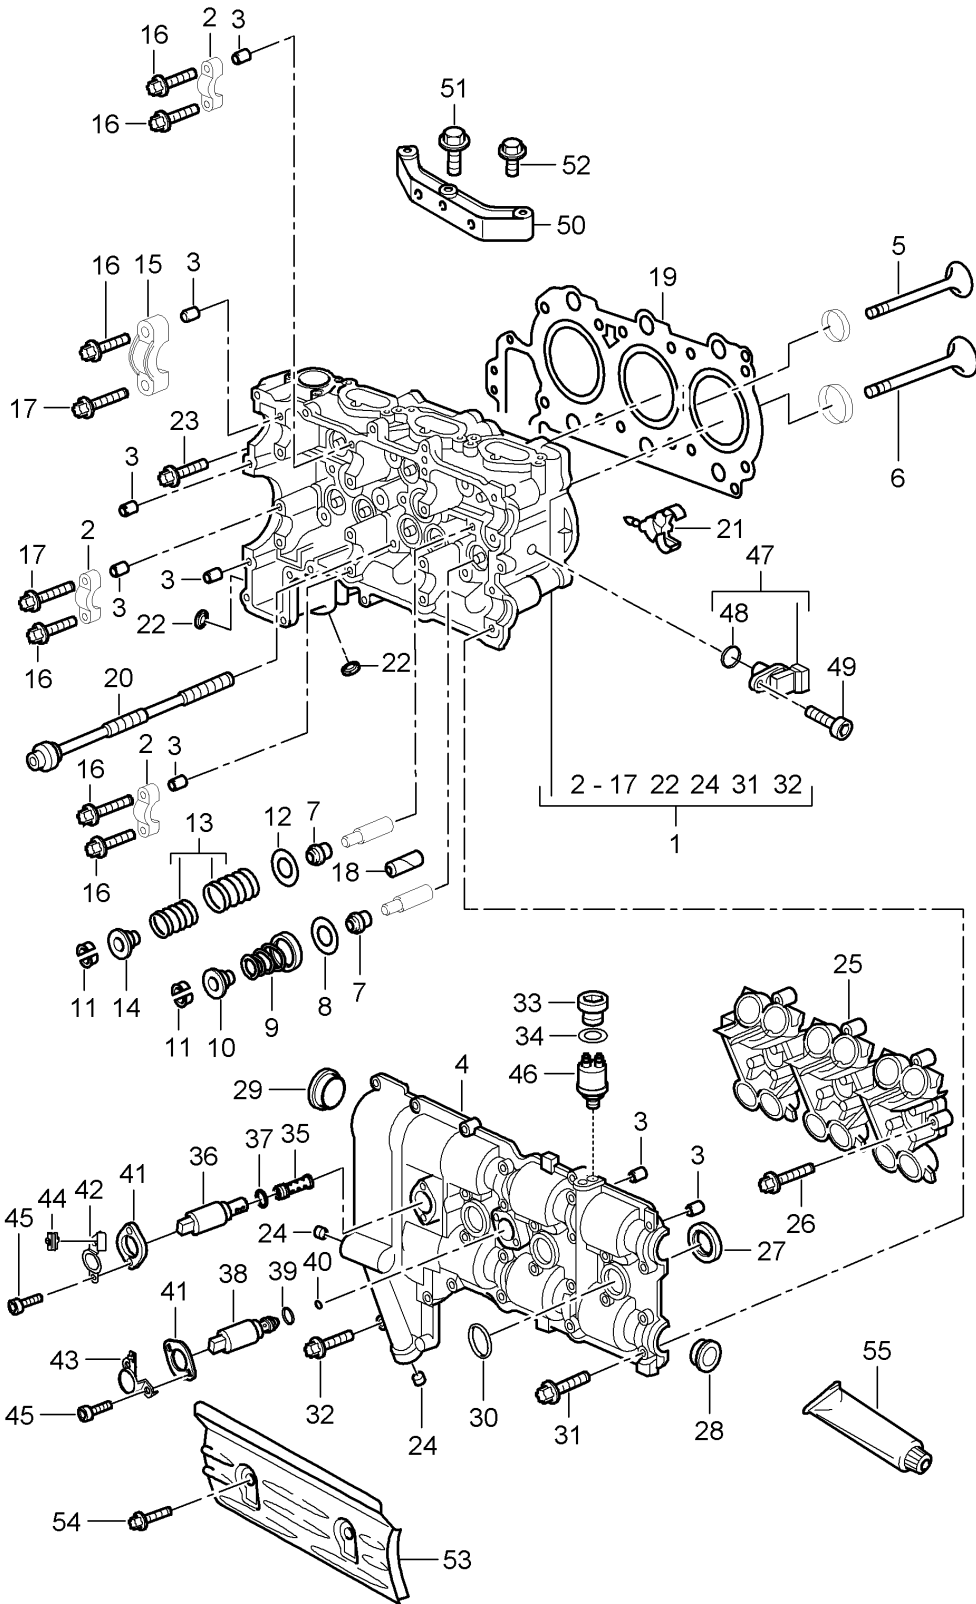

Model: 997 05

Model life 2005>>2008

Model: 997 05 Model life 2005>>2008

Pos	Part Number	Description	Remark	Qty	Model
1	997 104 903 00	Cylinder head Cylinder head Cyl. 1 - 3		1	9701,9605 9701
1	997 104 903 AX	Cylinder head Cyl. 1 - 3		1	9701
1	997 104 901 00	Cylinder head Cyl. 1 - 3 D - MJ 2006>>		1	9701+ PR:X51
1	997 104 901 AX	Cylinder head Cyl. 1 - 3 D - MJ 2006>>		1	9701+ PR:X51
(1)	996 104 913 00	Complete cylinder head Cyl. 1 - 3 M >> 695 08696		1	9605
(1)	996 104 913 AX	Complete cylinder head Cyl. 1 - 3 M >> 695 08696		1	9605
(1)	987 104 913 00	Cylinder head Cyl. 1 - 3 M 695 08697 >>		1	9605
(1)	987 104 913 AX	Cylinder head Cyl. 1 - 3 M 695 08697 >>		1	9605
1	997 104 904 00	Cylinder head Cyl. 4 - 6		1	9701
1	997 104 904 AX	Cylinder head Cyl. 4 - 6		1	9701
1	997 104 902 00	Cylinder head Cyl. 4 - 6 D - MJ 2006>>		1	9701+ PR:X51
1	997 104 902 AX	Cylinder head Cyl. 4 - 6 D - MJ 2006>>		1	9701+ PR:X51
(1)	996 104 914 00	Complete cylinder head Cyl. 4 - 6 M >> 695 08696		1	9605
(1)	996 104 914 AX	Complete cylinder head Cyl. 4 - 6 M >> 695 08696		1	9605
(1)	987 104 914 00	Cylinder head Cyl. 4 - 6 M 695 08697 >>		1	9605
(1)	987 104 914 AX	Cylinder head Cyl. 4 - 6 M 695 08697 >>		1	9605
2		Bearing cover Matching with: Cylinder head		6	
3	996 104 117 50	dowel sleeve		28	
4		Cover Matching with: Cylinder head		2	
5	996 105 271 00	Inlet valve Discontinued part		12	
5	996 105 271 02	Inlet valve		12	
6	996 105 273 03	exhaust valve Discontinued part		12	
6	996 105 273 04	exhaust valve		12	
(6)	997 105 112 40	exhaust valve		12	9701+ PR:X51
7	996 105 115 52	Valve stem seal		24	
8	996 105 117 51	spring disc		12	
9	996 105 118 01	Valve spring		12