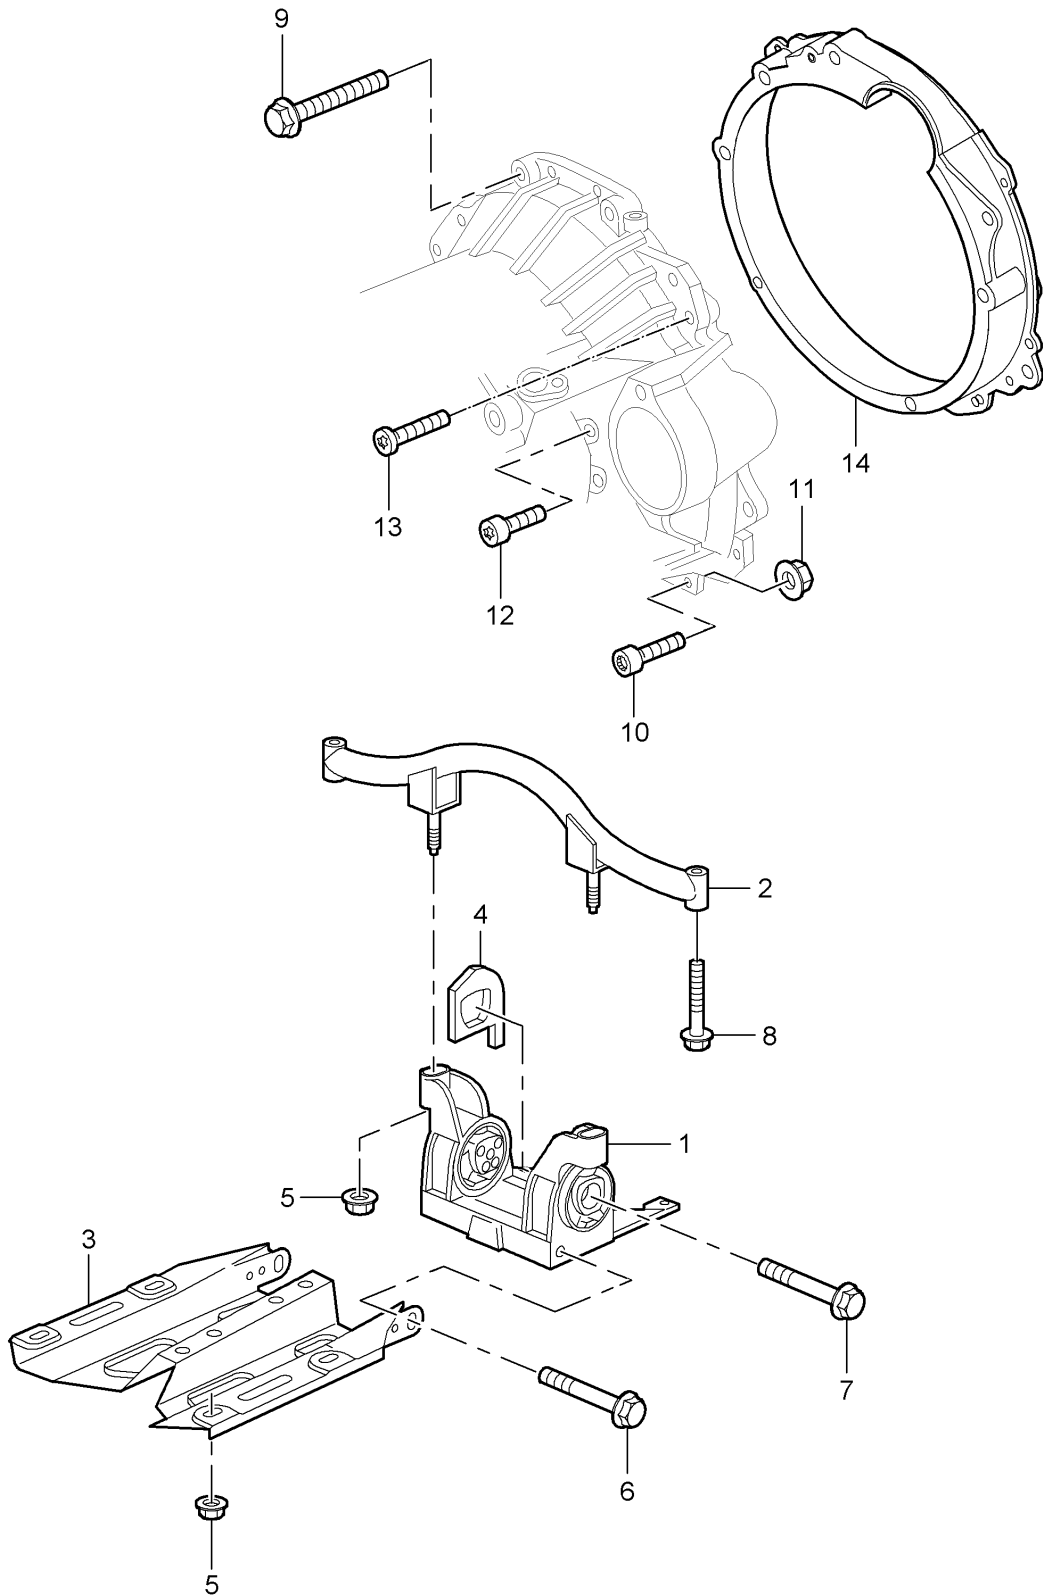

Model: 997 05

Model life 2005>>2008

Model: 997 05

Model life 2005>>2008

Pos	Part Number	Description	Remark	Qty	Model
		Tiptronic Transmission suspension and Mount Intermediate flange			A9701, A9731
1	997 375 033 03	transmission carrier		1	
2	996 375 317 06	Carrier	upper	1	
3	997 375 115 00	Side member		1	
4	997 375 259 01	Stop		2	
5	999 076 053 09	Hexagon nut		6	
6	900 378 200 09	Hexagon bolt		2	
6	900 378 313 01	Discontinued part Hexagon bolt M 10 X 55		2	
7	900 378 208 09	Hexagon bolt		2	
8	900 378 098 09	Hexagon bolt M 10 X 60		2	
9	999 072 008 01	Hexagon bolt M 12 X 1,5 X 70		6	
10	999 073 091 01	Socket head bolt M 10 X 1 X 25		8	
11	900 377 011 01	Hexagon nut M 10		2	
12	999 073 119 01	Socket head bolt M 10 X 50		2	
13	999 073 373 01	flat round head bolt M8 x 35		8	
14	996 116 101 10	Intermediate housing Engine and Gearbox		1