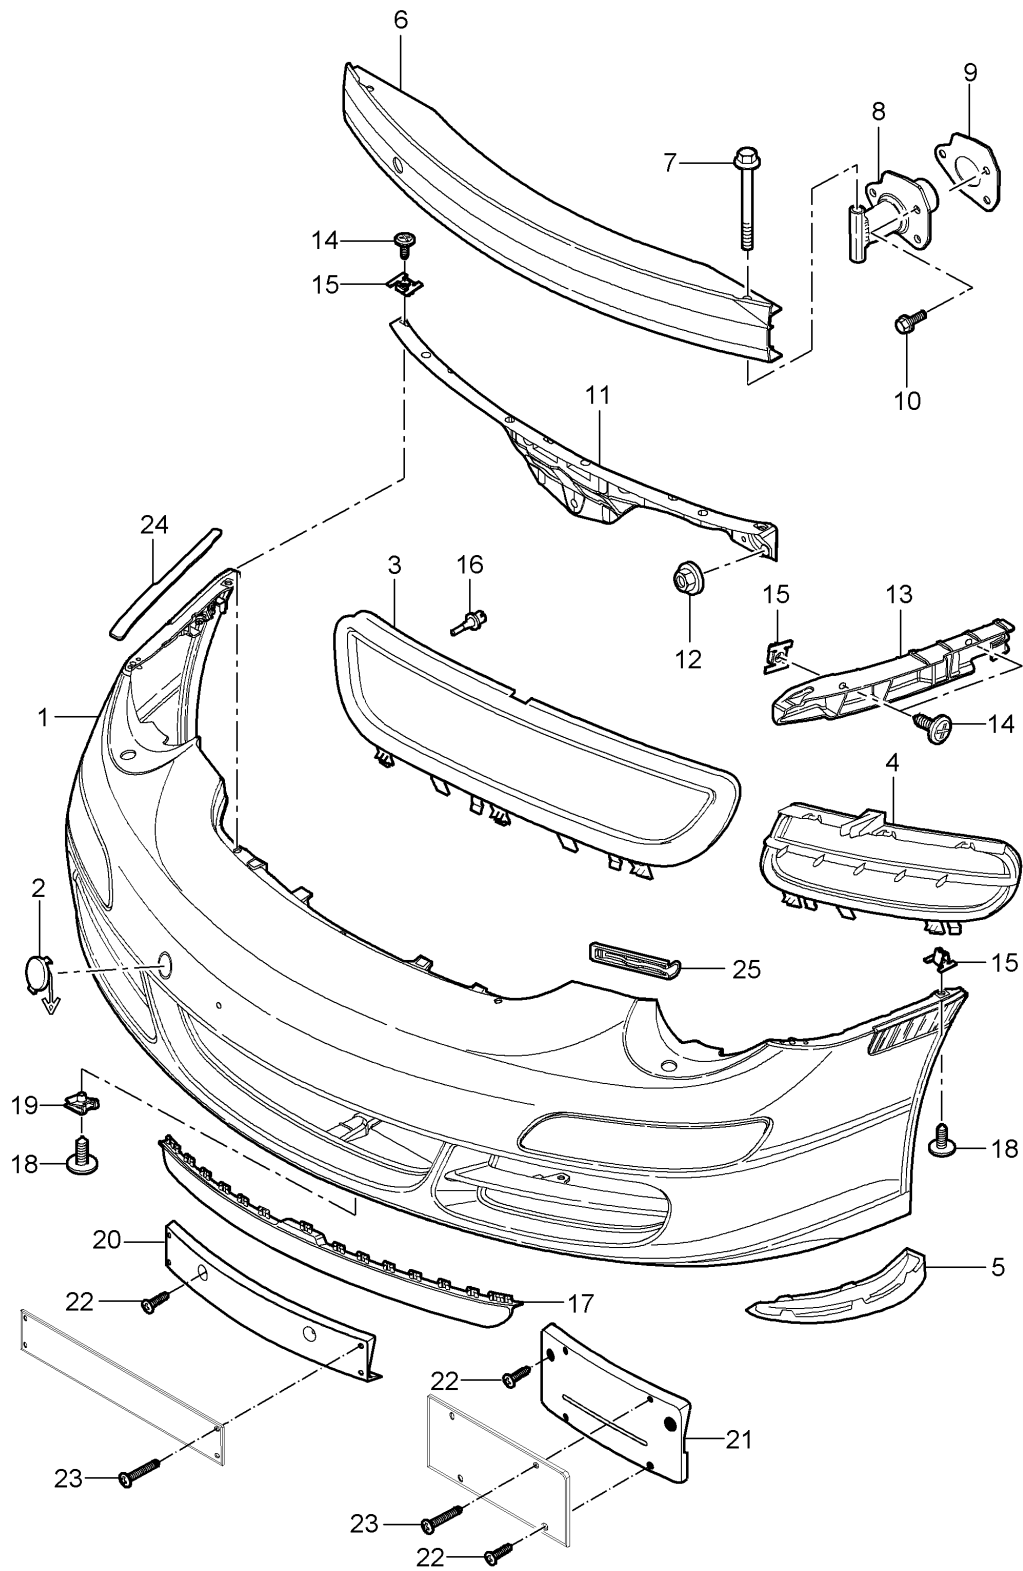

Model: 997 05

Model life 2005>>2008

Pos	Part Number	Description	Remark	Qty	Model
1	997 504 123 00	Linings Wheel housing Wheel housing liner	left front front	1	
(1)	997 504 124 00	Wheel housing liner	right front front	1	
2	997 504 203 00	Wheel housing liner	left rear front	1	CARRERA 2
2	997 504 203 01	Wheel housing liner	left rear front	1	CARRERA 4
(2)	997 504 204 00	D - MJ 2006>> Wheel housing liner	right rear front	1	CARRERA 2
(2)	997 504 204 01	Wheel housing liner	right rear front	1	CARRERA 4
3	999 049 028 40	D - MJ 2006>> Plastic nut T5		12	
4	999 073 231 09	panel screw ST 4,8 X 16		18	
5	999 073 227 09	panel screw ST 4,8 X 19		4	
6	999 507 795 09	panel nut ST 4,8		2	
7	997 504 573 00	Wheel housing liner	left rear	1	CARRERA 2
7	997 504 573 01	Wheel housing liner	left rear	1	CARRERA 4
(7)	997 504 574 00	Wheel housing liner	right rear	1	CARRERA 2
(7)	997 504 574 01	Wheel housing liner	right rear	1	CARRERA 4
8	999 703 027 40	End cap 8,0X11		1	

Model: 997 05

Model life 2005>>2008