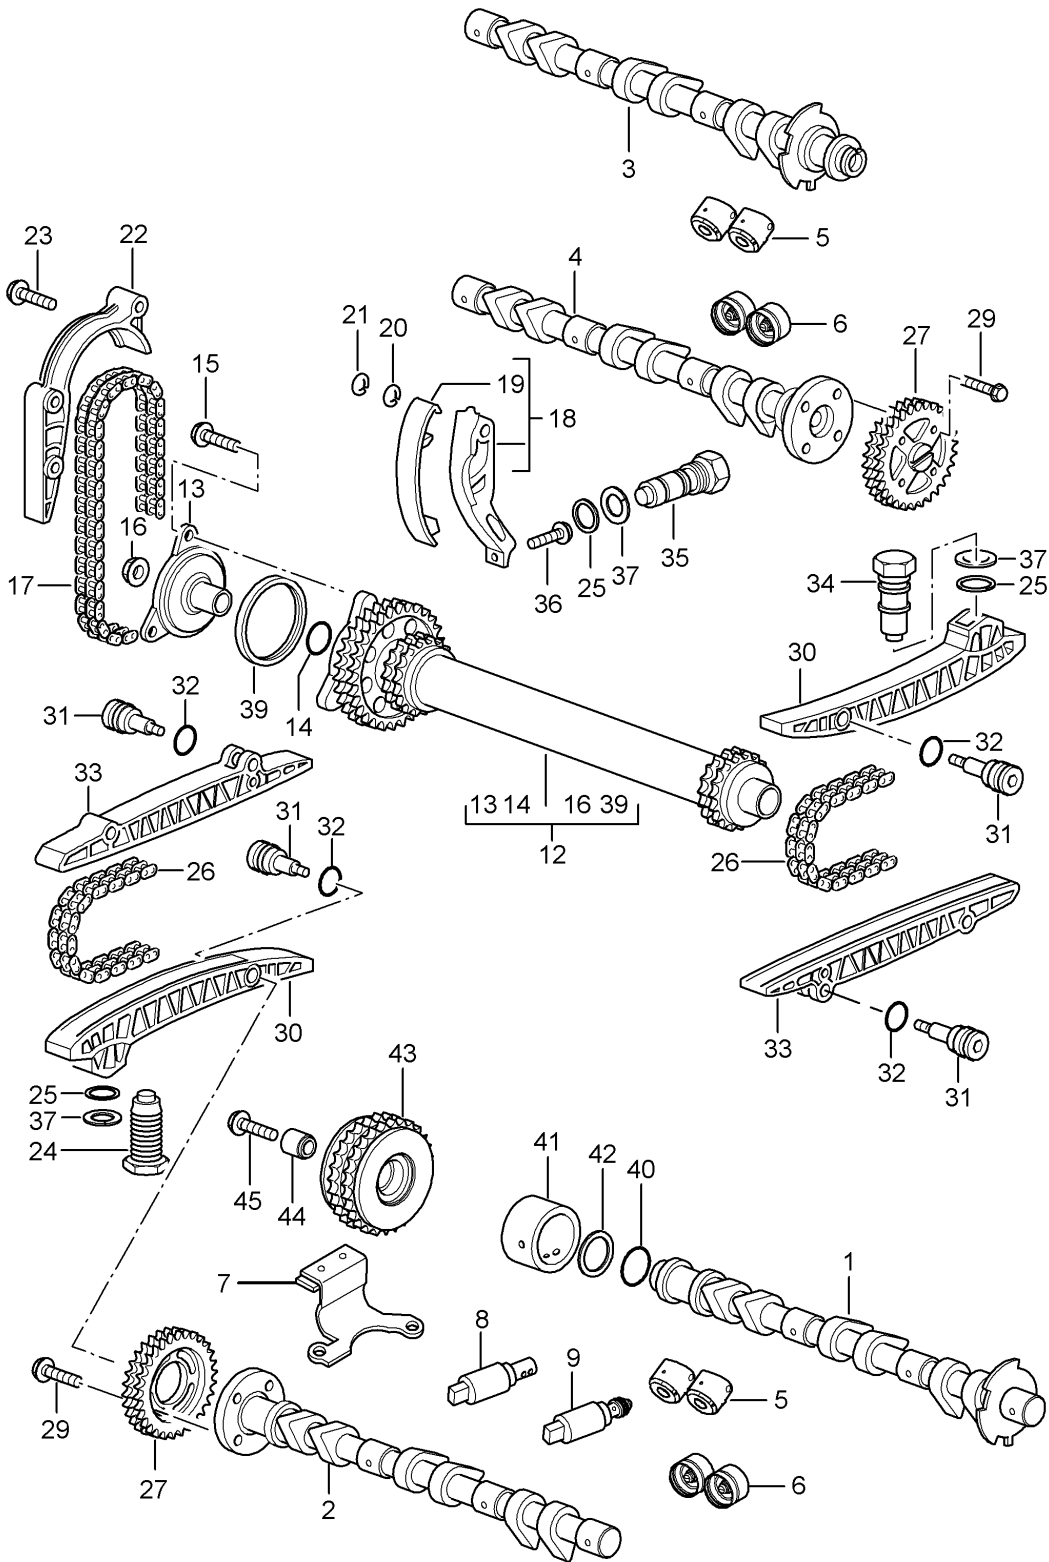

Model: 997 05 Model life 2005>>2008

Pos	Part Number	Description	Remark	Qty	Model
44	999 651 386 03	Discontinued part Cable clamp 5,5 - 9,0		4	
45	900 387 006 09	Socket head bolt M 6 X 20		8	
(45)	900 387 006 01	Discontinued part Socket head bolt M 6 X 20		8	
46	996 606 203 01	Oil pressure switch		1	
(46)	996 606 203 02	Discontinued part Oil pressure switch		1	
47	997 606 106 01	Hall sensor		2	
47	997 606 106 03	Discontinued part Hall sensor		2	
48	999 707 404 40	O-ring 17,05 X 1,78		2	
		To Use 997.606.106.03 No longer use the part here			
49	900 387 264 09	Socket head bolt M 6 X 16		2	
49	900 387 264 01	Discontinued part Socket head bolt M 6 X 16		2	
49	N 105 464 03	Hexagon socket head bolt M 6 X 16		2	
50	996 104 126 01	Console		2	
50	996 104 126 02	Discontinued part Console		2	
51	900 378 055 09	Hexagon bolt AM 8 X 40		2	
51	900 378 055 01	Discontinued part Hexagon bolt AM 8 X 40		2	
52	900 378 022 09	Hexagon bolt AM 8 X 25		4	
52	900 378 022 01	Discontinued part Hexagon bolt AM 8 X 25		4	
53	996 104 445 02	Guard plate		2	
54	900 385 009 09	Torx screw M 6 X 16		4	
54	900 385 009 01	Discontinued part Torx screw M 6 X 16		4	
55	000 043 204 35	sealant 50 ML		X	
(55)	000 043 024 00	Extreme-pressure grease 1 tube 80 Gr. for Camshaft		1	

Model: 997 05

Model life 2005>>2008