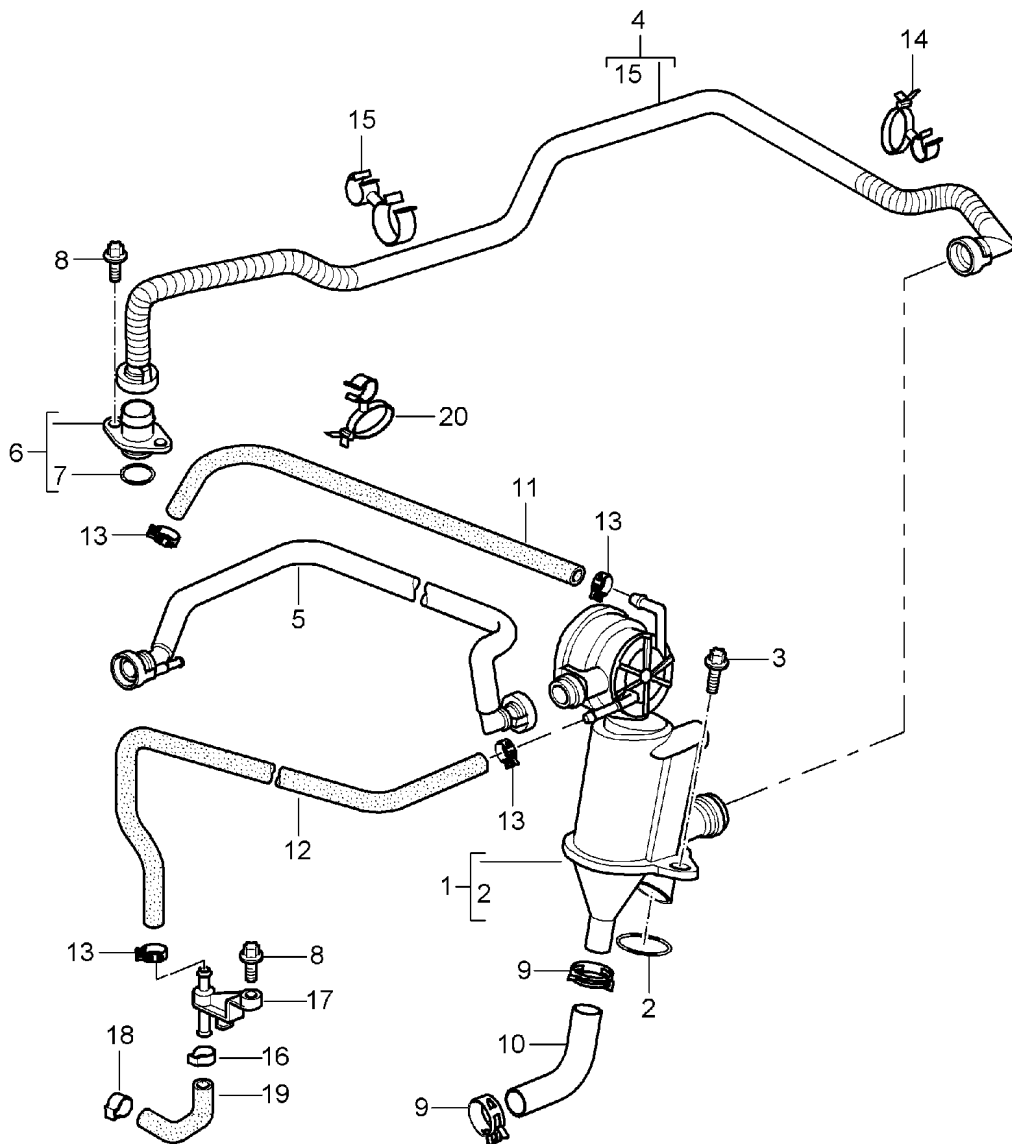

Model: 997 05 Model life 2005>>2008

Pos	Part Number	Description	Remark	Qty	Model
		Engine lubrication			9701,9605
1	996 107 020 55	oil filter		1	
2	996 107 313 51	seal ring		1	
			also use: 000 043 205 10	X	
3	996 107 225 53	filter element		1	
4	996 107 080 54	oil separator		2	
5	999 701 789 40	O-ring 12 X 2		2	
6	900 385 019 04	Torx screw BM 6 X 20		4	
7	996 107 333 50	Bracket		1	
8	999 702 206 50	oil level sender Grommet 9,5 X 18,0 X 1,2		2	
9	900 385 041 09	Torx screw BM 6 X 12		2	
10	997 107 333 50	Bracket		1	9701
11	997 107 638 02	Return pipe Return pipe engine oil		1	9701
12	996 606 150 00	oil level sender		1	
13	996 107 075 57	Suction tube		1	
14	999 707 375 40	O-ring 30 X 3		1	
15	900 385 275 09	Torx screw BM 6 X 20		2	
16	996 107 035 52	End cap		1	
17	996 107 336 00	Seal		1	
18	996 107 150 60	Filler tube		1	
18	997 107 131 00	Discontinued part Filler tube		1	
(18)	997 107 915 00	Filler tube D - MJ 2006>>		1	9701+ PR:X51
19	999 707 348 40	O-ring 42 X 4		1	
			also use: 000 043 300 13	X	
20	900 385 050 09	Torx screw M 6 X 16		2	
(20)	900 385 050 01	Discontinued part Hexagon head bolt M 6 X 16		2	
21	000 043 301 19	engine oil EXXON MOBIL 1 0W-40 1 Liter		X	
22	000 043 301 21	Container engine oil EXXON MOBIL 1 0W-40 20 LITER Container		X	

Model: 997 05

Model life 2005>>2008