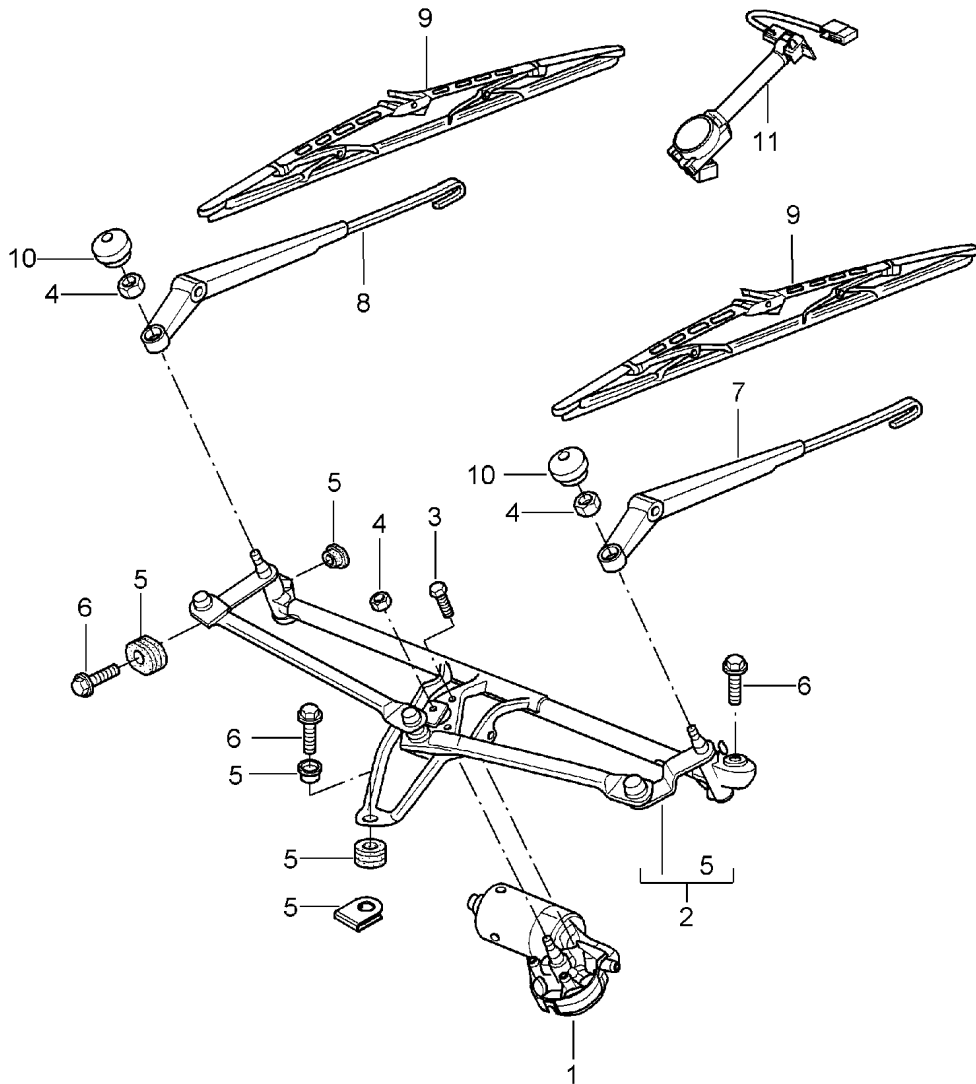

Model: 997 05

Model life 2005>>2008