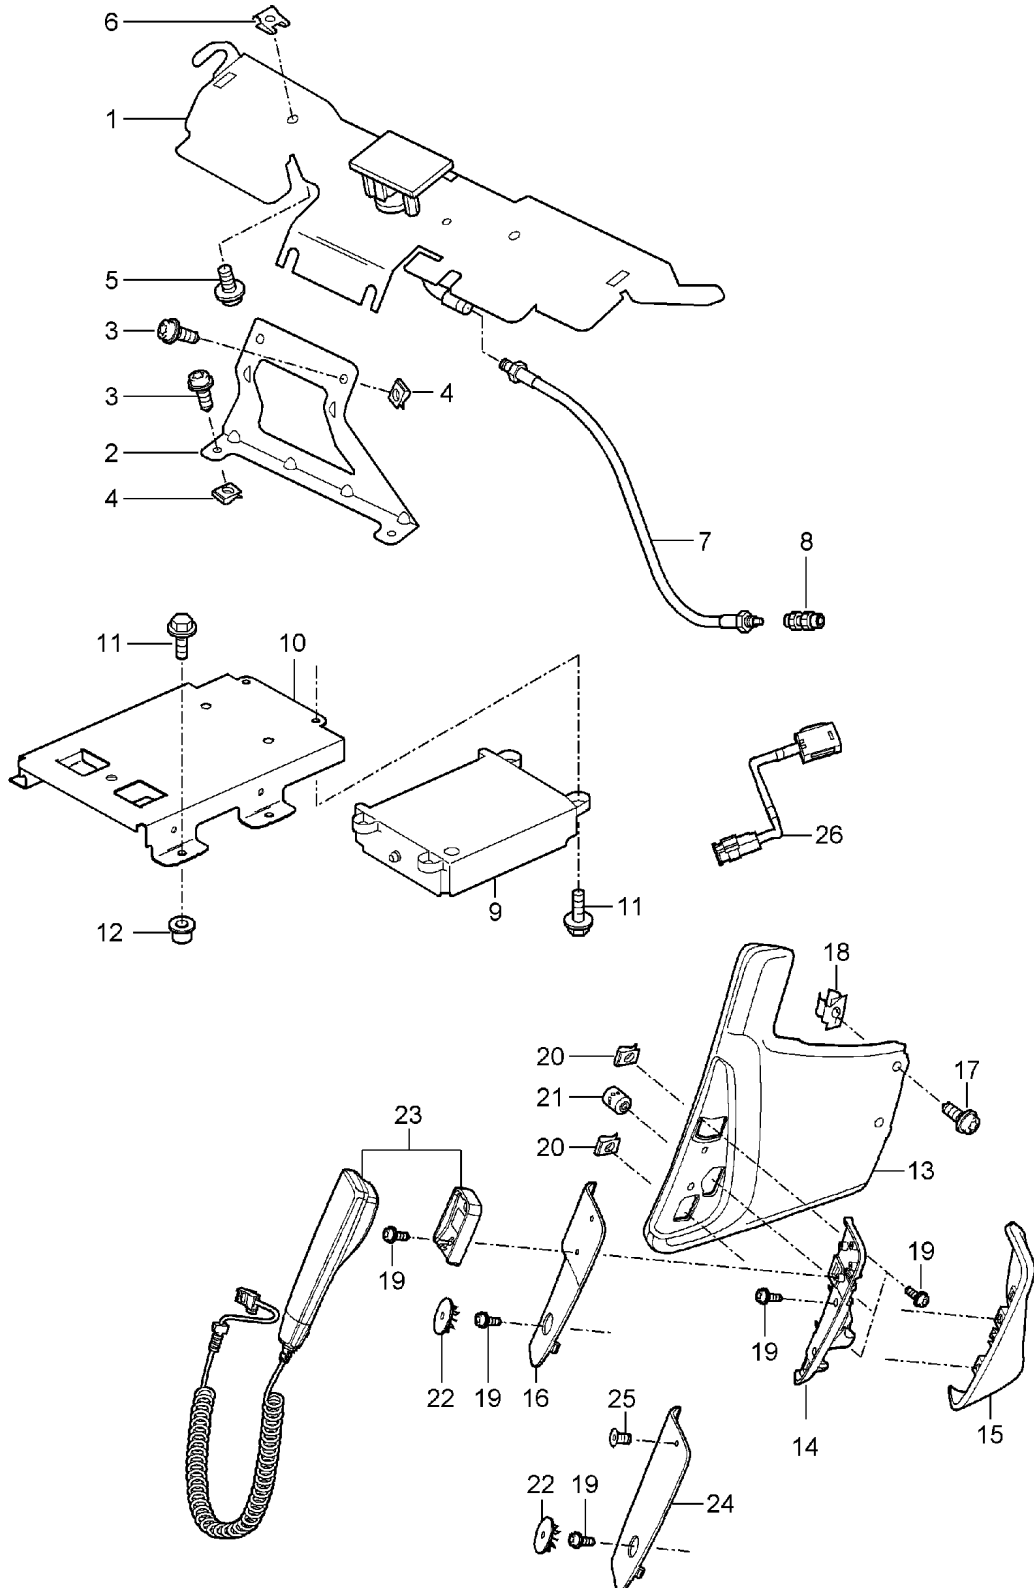

Model: 997 05

Model life 2005>>2008

Model: 997 05 Model life 2005>>2008

Pos	Part Number	Description	Remark	Qty	Model
1	997 647 125 01	Phone/mobile phone preparation			
(1)	997 647 126 01	Telephone aerial	lhd	1	PR:098
2	997 647 127 00	Telephone aerial	rhd	1	PR:099
(2)	997 647 128 00	Bracket	lhd	1	PR:098
3	999 073 236 0A	Bracket	rhd	1	PR:099
4	999 507 550 01	fillister hd. bolt M 6 X 10		4	
5	999 073 210 00	panel nut M 6		4	
6	999 507 441 01	panel screw 4,8 X 13		2	
7	997 612 061 00	panel nut 4,8		2	
(7)	997 612 065 00	Connecting line		1	PR:618
(7)	997 612 989 05	Connecting line for Control unit 997.646.207.01/02		1	COUPE PR:666
(7)	997 612 989 00	Connecting line for Control unit 997.646.208.04/13 997.646.209.00/01		1	PR:666
8	964 646 318 00	Adapter Adapter plug		1	PR:618
9	997 646 207 01	Control unit for telephone		1	COUPE PR:666
9	997 646 207 02	MOTOROLA Discontinued part Control unit for telephone		1	COUPE PR:666
9	997 646 208 04	MOTOROLA F >> 99-5S701 788 F >> 99-5S732 291 See technical information GR. 9 , NR. 18/05 Control unit for telephone		1	PR:666
-	997 612 989 00	HARMAN - BECKER F 99-5S701 789>> 99-5S750 848 F 99-5S732 292>> 99-5S737 431 F >> 99-5S761 191 See technical information GR. 9 , NR. 18/05 use if required: Discontinued part Connecting line Adapter for Control unit 997.646.208.04		1	
9	997 646 208 13	Control unit for telephone F 99-5S750 849>> 99-6S751 980 F 99-5S737 432>> 99-6S738 110 F 99-5S761 192>> 99-6S717 268 F 99-5S717 614>> 99-6S775 014 F >> 99-6S703 170		1	PR:666