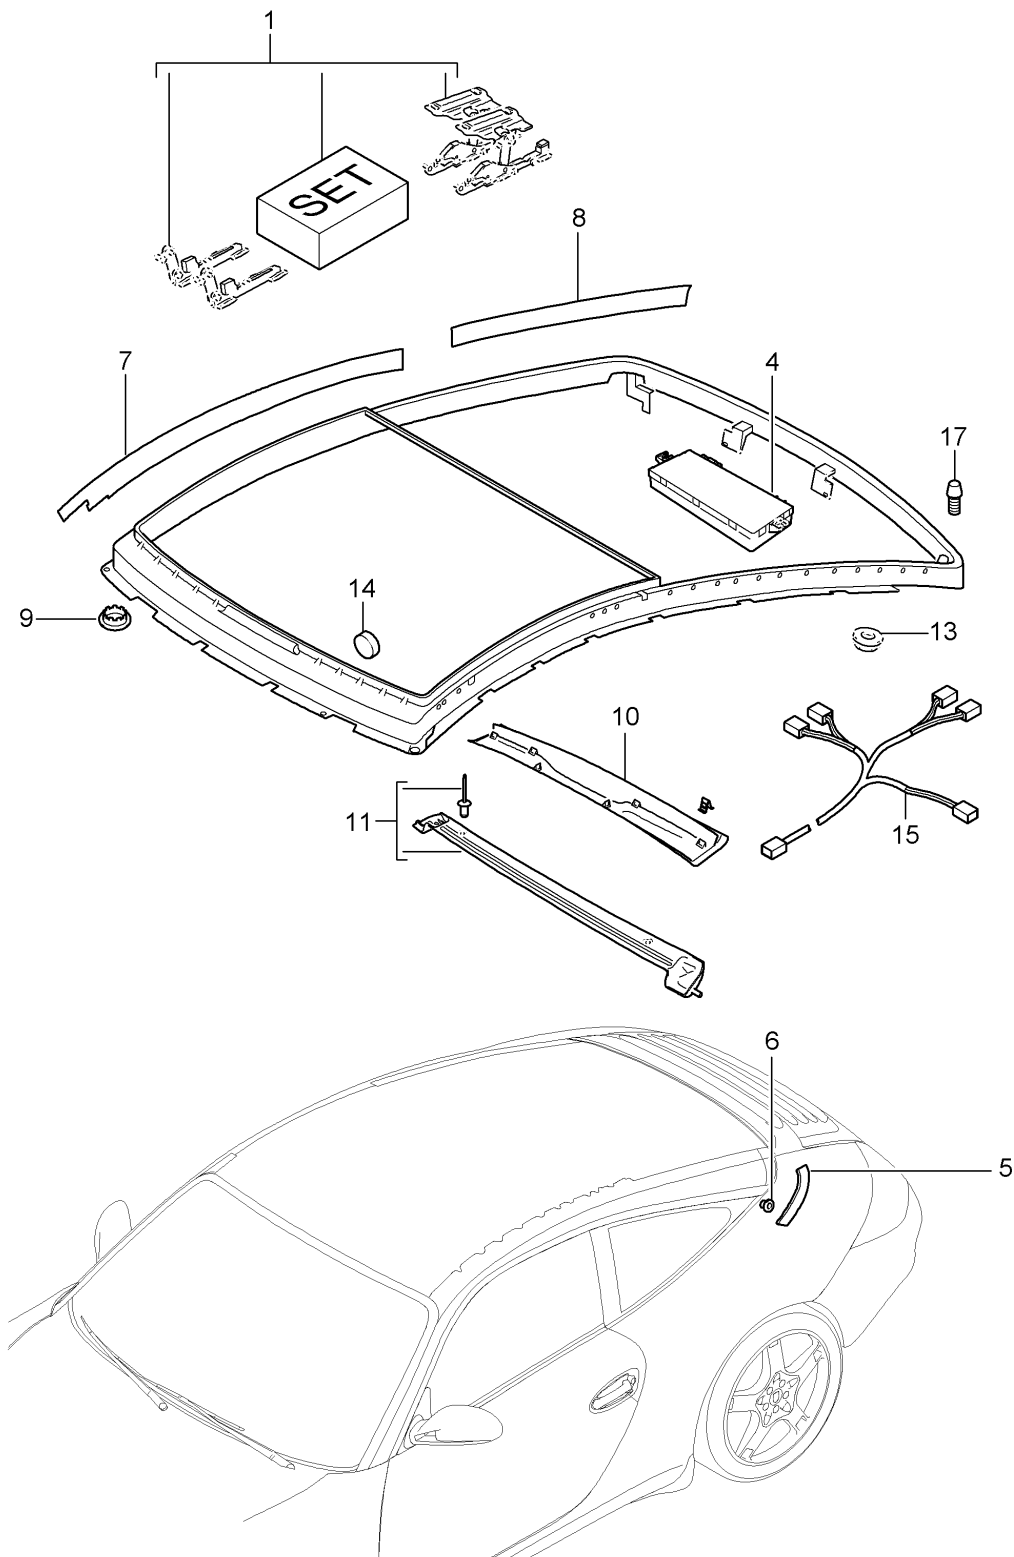

Model: 997 05

Model life 2005>>2008

Model: 997 05 Model life 2005>>2008

Pos	Part Number	Description	Remark	Qty	Model
		Glass roof Driving mechanism repair set Lifting mechanism		1	TARGA
1	996 562 906 00	with: Knock-out lever and Fasteners			
4	997 618 241 01	Control unit		1	
5	997 562 541 00	trim for pillar c	left	1	
	997 562 541 00 GRV	primed			
(5)	997 562 542 00	trim for pillar c	right	1	
	997 562 542 00 GRV	primed			
6	893 853 231 A	expanding nut		4	
7	996 562 407 00	Trim	left	1	
(7)	996 562 408 00	Trim	right	1	
8	996 562 911 00	Trim	left	1	
(8)	996 562 404 00	Trim	right	1	
9	999 703 866 40	Cover		3	
10	996 562 943 00	Trim		1	
11	996 562 459 00	Profile strip		1	
12	996 562 427 00	Bracket		1	
13	999 084 456 09	Hexagon nut		X	
14	999 703 134 40	Stop buffer 40,0 x 11,0		2	
15	997 612 699 00	Wire set		1	
16	999 507 778 02	Securing clip		6	
-	997 562 661 00	Rubber buffer for gate guide See workshop manual 600649		4	
17	999 703 488 40	Stop buffer for Rear lid 5,9x11,5x16		2