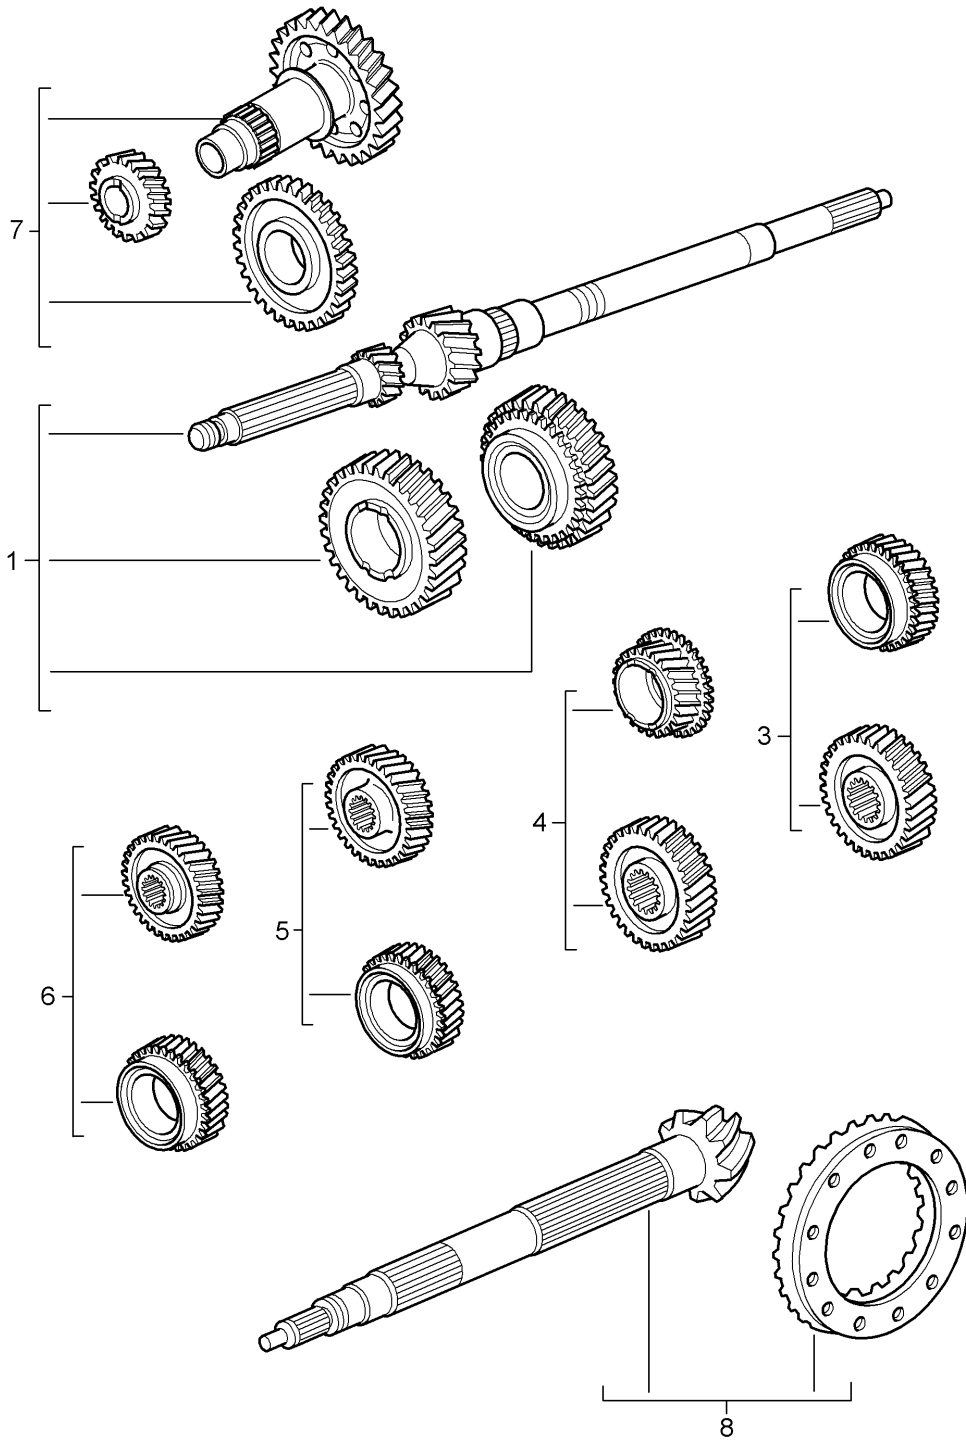

Model: 997 05

Model life 2005>>2008

Model: 997 05

Model life 2005>>2008

Pos	Part Number	Description	Remark	Qty	Model
-		Gear wheel sets see Technical information Group 3 NR. 67/10			G9701, G9731
1	997 302 901 00	gear set 1st / 2nd gear		1	
1	997 302 901 01	gear set 1st / 2nd gear No longer use the part here		1	
3	997 302 903 00	gear set 3rd gear		1	
4	997 302 904 00	gear set 4th speed		1	
5	997 302 905 00	gear set 5th gear		1	
6	997 302 906 00	gear set 6th gear		1	
7	997 302 907 00	gear set Reverse gear		1	
8	997 302 911 00	pinion gear set		1	G9701
8	997 302 911 31	pinion gear set		1	G9731