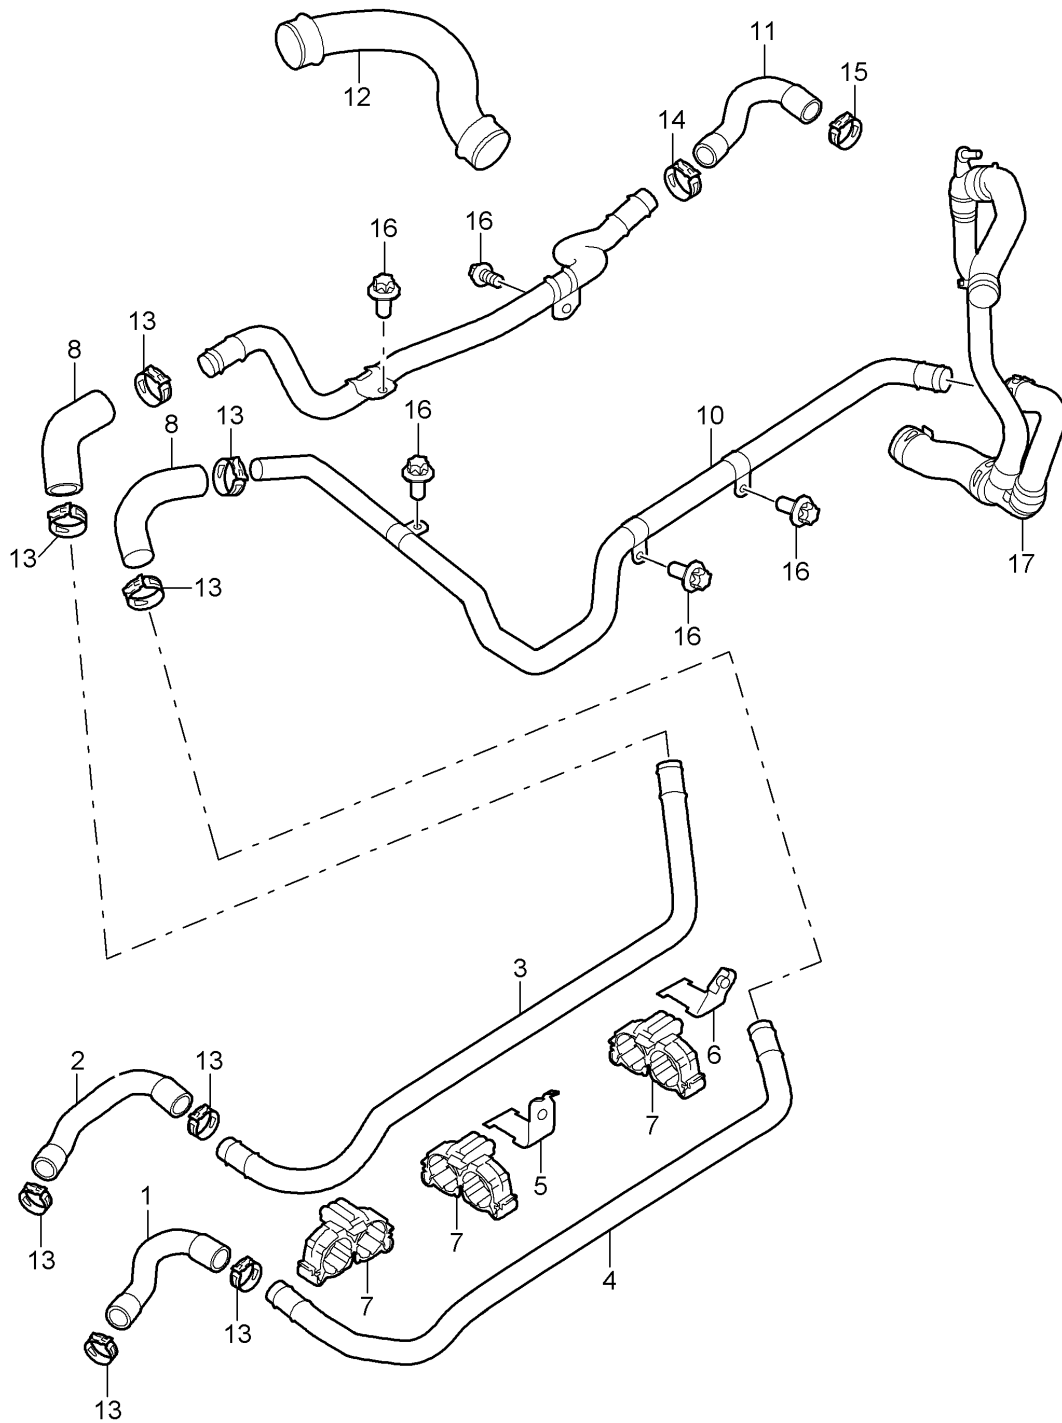

Model: 997 05

Model life 2005>>2008

Pos	Part Number	Description	Remark	Qty	Model
		Coolant pump thermostat housing			9701,9605
1	997 106 011 02	Coolant pump		1	
(1)	997 106 011 05	Discontinued part Coolant pump		1	
(1)	997 106 011 06	Discontinued part Coolant pump		1	
2	996 106 340 54	Seal		1	
3	900 378 013 01	Hexagon bolt M 6 X 25		5	
4	900 378 177 01	Hexagon bolt M 6 X 30		2	
5	996 106 013 59	thermostat		1	
		with:			
6	996 106 125 53	Thermostat insert		1	
7	996 106 326 50	Thermostat insert		1	
8	900 385 019 01	Seal		1	
		Torx screw M 6 X 20		4	
9	996 106 103 50	dowel sleeve 8,2 X 7		2	
10	997 106 850 01	Water hose		1	
11	999 512 662 09	Hose clamp 32 X 12		1	
12	999 512 672 09	Hose clamp 40 X 12		1	
13	997 106 550 00	Hose bracket		1	
14	900 385 050 01	Hexagon head bolt M 6 X 16		1	
15	997 106 832 01	Water hose Return line		1	
(15)	997 106 832 02	D - MJ 2005>> - MJ 2005 Water hose Return line		1	PR:X51
(15)	997 106 832 03	Water hose Return line		1	
(15)	997 106 832 04	D - MJ 2006>> Discontinued part Water hose Return line		1	
16	996 106 801 03	D - MJ 2006>> O-ring		1	
17	999 512 669 09	Hose clamp 53 X 12		1	

Model: 997 05

Model life 2005>>2008