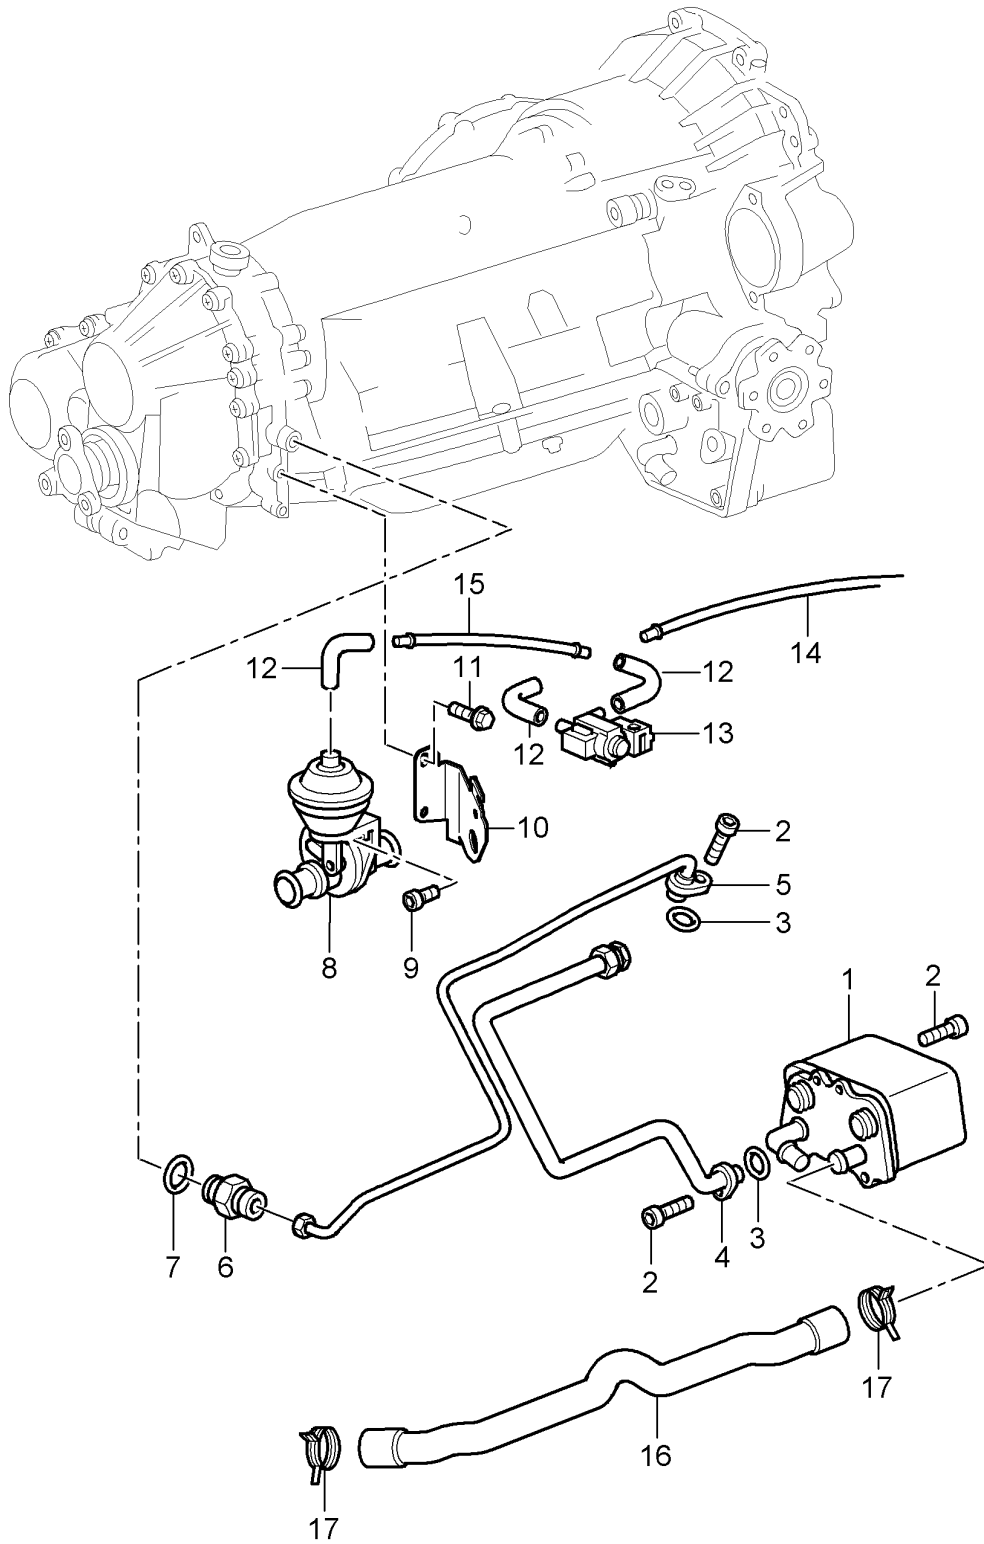

Model: 997 05

Model life 2005>>2008

Model: 997 05

Model life 2005>>2008

Pos	Part Number	Description	Remark	Qty	Model
		Tiptronic			A9701, A9731
		Atf cooler			
		Atf lines			
1	722 270 009 5	Atf cooler		1	
(1)	722 270 049 5	Atf cooler		1	
2	999 073 103 09	fillister hd. bolt		6	
		M 6 X 16			
3	029 997 184 8	seal ring		2	
		12,37 X 2,62			
4	722 270 089 6	Oil pipe		2	
5	722 270 079 6	Oil pipe		1	
6	000 997 117 1	Screwed socket		1	
7	900 123 005 30	seal ring		1	
		A 12 X 16			
8	928 574 573 03	Disc valve		1	
9	900 146 011 01	flat round head bolt		1	
		M 4 X 10			
10	997 106 533 00	Bracket		1	
11	900 378 036 01	Hexagon bolt		2	
		M 6 X 12			
12	928 574 717 05	Molded hose		3	
12	928 574 717 07	Molded hose		3	
		No longer use the part here			
12	9P1 129 487	Molded hose		3	
13	996 605 123 01	Change-over valve		1	
-	999 181 742 40	Pipe		X	
		4,0 X 1,0			
14		shorten to:	950 MM	1	
15		shorten to:	75 MM	1	
16	996 307 711 12	Water hose		1	
		Discontinued part			
16	996 307 711 13	Water hose		1	
17	999 512 656 09	Hose clamp		2	
		25 X 12			
18	999 707 388 40	O-ring		1