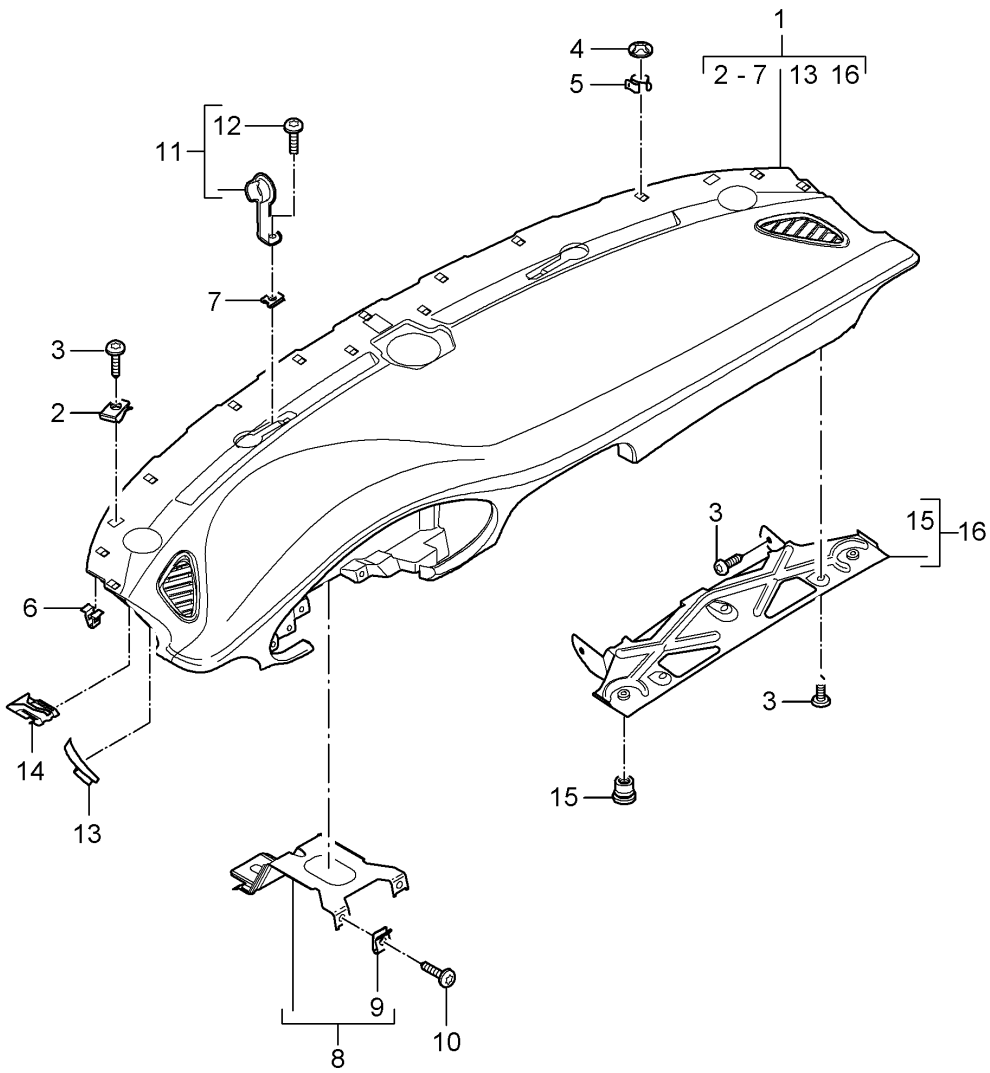

Model: 997 05 Model life 2005>>2008

Pos	Part Number	Description	Remark	Qty	Model
		Body			
1	997 556 605 00	Sound proofing 1 Sound absorber	left	1	CABRIO
(1)	997 556 606 00	Wheel housing Sound absorber	front right	1	
2	997 556 531 00	Wheel housing sound absorber for door	front	2	
2	997 537 551 00	D - MJ 2005>> - MJ 2005 sound absorber for door		2	
3	997 556 723 00	D - MJ 2006>> Sound absorber	lhd	1	PR:098
(3)	997 556 724 00	Firewall Sound absorber	rhd	1	PR:099
4	997 556 503 00	Firewall Insulation for floor		2	
5	997 556 507 01	sound absorb.for wheel housing	left	1	
(5)	997 556 508 01	sound absorb.for wheel housing	rear right	1	
6	997 556 511 00	sound absorber for rear panel	rear	1	
(7)	997 556 611 00	Sound absorber	lower left	1	
7	997 556 612 00	Convertible top tray Sound absorber	right	1	
8	997 556 711 01	Convertible top tray Sound absorber		1	
8	997 556 711 02	Engine bay D >> - MJ 2005 Sound absorber		1	
8	997 556 711 03	Engine bay D >> - MJ 2007 Sound absorber		1	
9	996 556 761 01	Engine bay D - MJ 2008>> retaining strip		1	
10	999 049 020 40	Engine bay Plastic nut		5	
(11)	997 556 657 01	T5/30 X 5,1 Sound absorber	left	1	
11	997 556 658 01	Wheel housing liner Sound absorber	rear right	1	
12	997 556 653 00	Wheel housing liner Sound absorber	rear	1	
13	997 556 521 00	Control units sound absorber for rear panel	upper	1	
14	997 556 634 00	Sound absorber		1	PR:680
15	997 537 553 00	Subwoofer sound absorber for door		4	
		Reinforcement D - MJ 2006>>			

Model: 997 05

Model life 2005>>2008