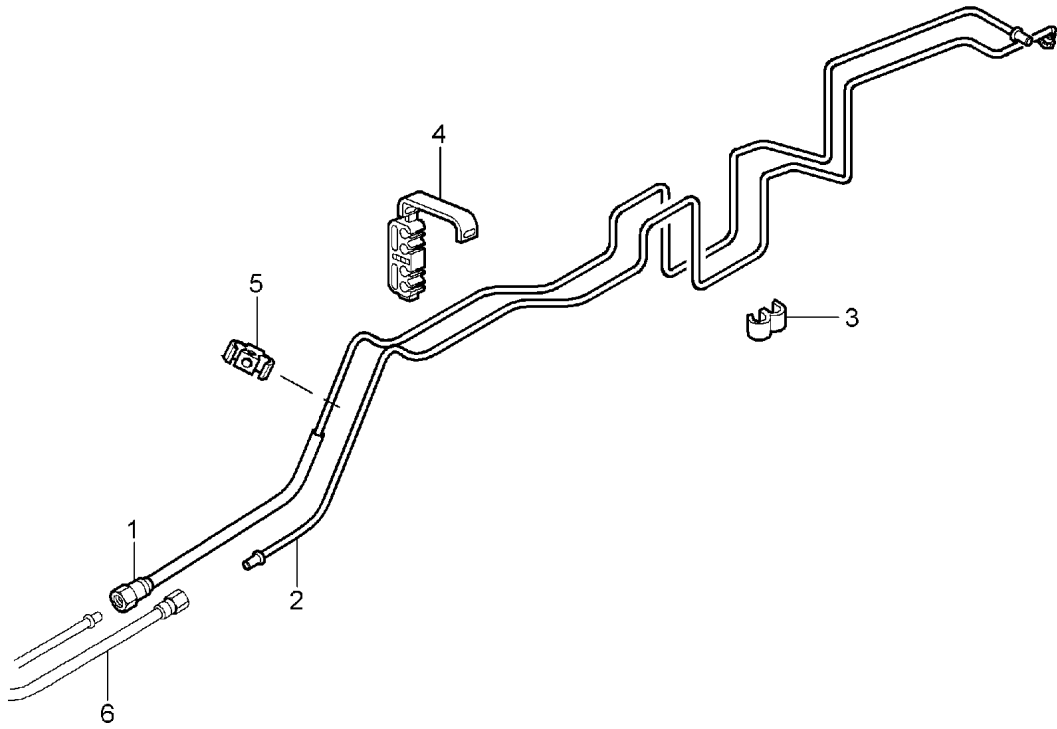

Model: 997 05

Model life 2005>>2008

Pos	Part Number	Description	Remark	Qty	Model
1	997 201 261 02	Fuel system Fuel line Discontinued part	front	1	C2/C2S
(1)	997 201 261 06	Fuel line		1	C2/C2S
(1)	997 201 261 03	Fuel line Fuel pump for Engine	front	1	C4/C4S
3	997 201 351 02	Purge-air line Activated charcoal container for Engine	front	1	
4	997 201 351 00	Purge-air line Activated charcoal container for Engine	front	1	C2/C2S PR:664
5	999 507 521 40	Cable holder 8,0/8/10		8	
6	999 507 727 40	Cable holder 8,0/10,0		1	
-	999 507 488 40	Cable holder 5,00/10,0		1	C2/C2S
7		Activated charcoal container see illustration:	201-020	1	
9		Lines see illustration:	rear 201-010	1	

Model: 997 05

Model life 2005>>2008