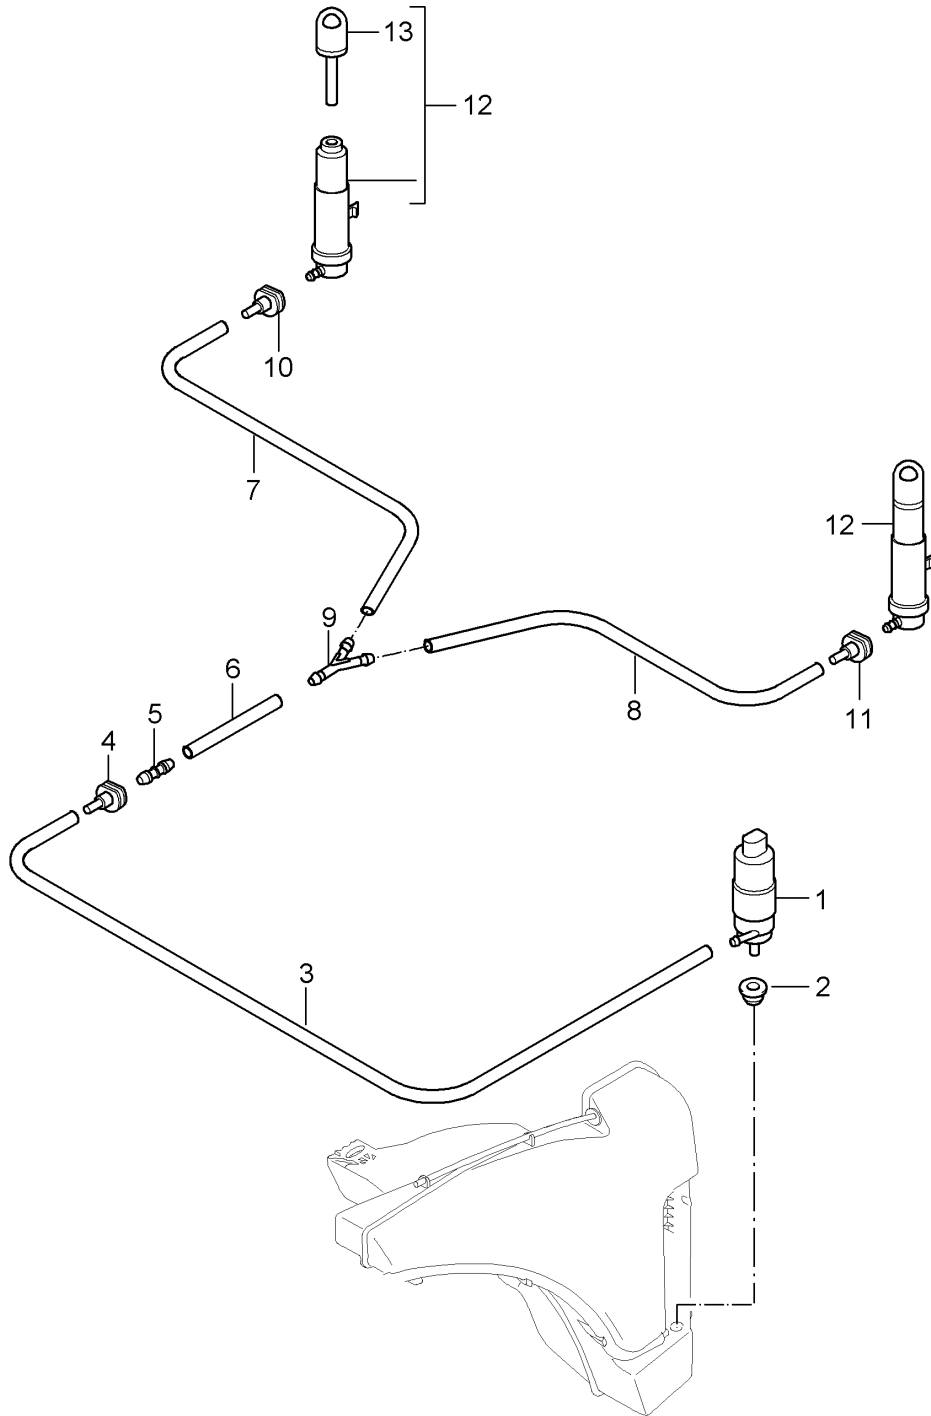

Model: 997 05 Model life 2005>>2008

Pos	Part Number	Description	Remark	Qty	Model
1	997 528 701 01	Windscreen washer system		1	PR:288
(1)	997 528 701 00	Water reservoir		1	
2	996 528 711 00	Seal		1	
3	997 528 605 00	fuel filler neck		1	
4	996 528 607 00	Cover		1	
5	997 528 621 00	strainer		1	
6	996 528 615 01	Console		1	
-	999 137 091 40	Connector union		X	
		Repair material for Console 996.528.615.01			
7	900 378 154 01	Hexagon bolt AM 8 X 35 SB		1	
8	999 702 221 40	Grommet		2	
9	997 628 182 00	Windscreen washer system pump		1	
10	431 955 465 B	seal ring		2	
11	955 628 105 00	Water level switch		1	
12	955 528 721 00	Seal		1	
13	999 181 347 40	Breather line 273 MM		*	
-	999 181 815 40	Hose 5,0 X 2,5		*	
14		shorten to:	375 MM	1	
15		shorten to:	650 MM	1	
16		shorten to:	97 MM	1	
17		shorten to:	347 MM	1	
18	996 628 102 00	t-piece with: strainer		1	
(18)	999 137 005 40	D - MJ 2005>> - MJ 2005 t-piece without: strainer		1	
19	996 628 077 03	jet use if required:		2	
19	997 628 077 00	D >> - MJ 2007 jet use if required:		2	
-	997 612 976 00	D - MJ 2008>> - MJ 2008 repair set		2	
20	999 901 017 42	Wire set Window cleaning solution 250 ML		X	
20	999 901 033 40	Summer Window cleaning solution 1000 ML Winter		X	

Model: 997 05

Model life 2005>>2008