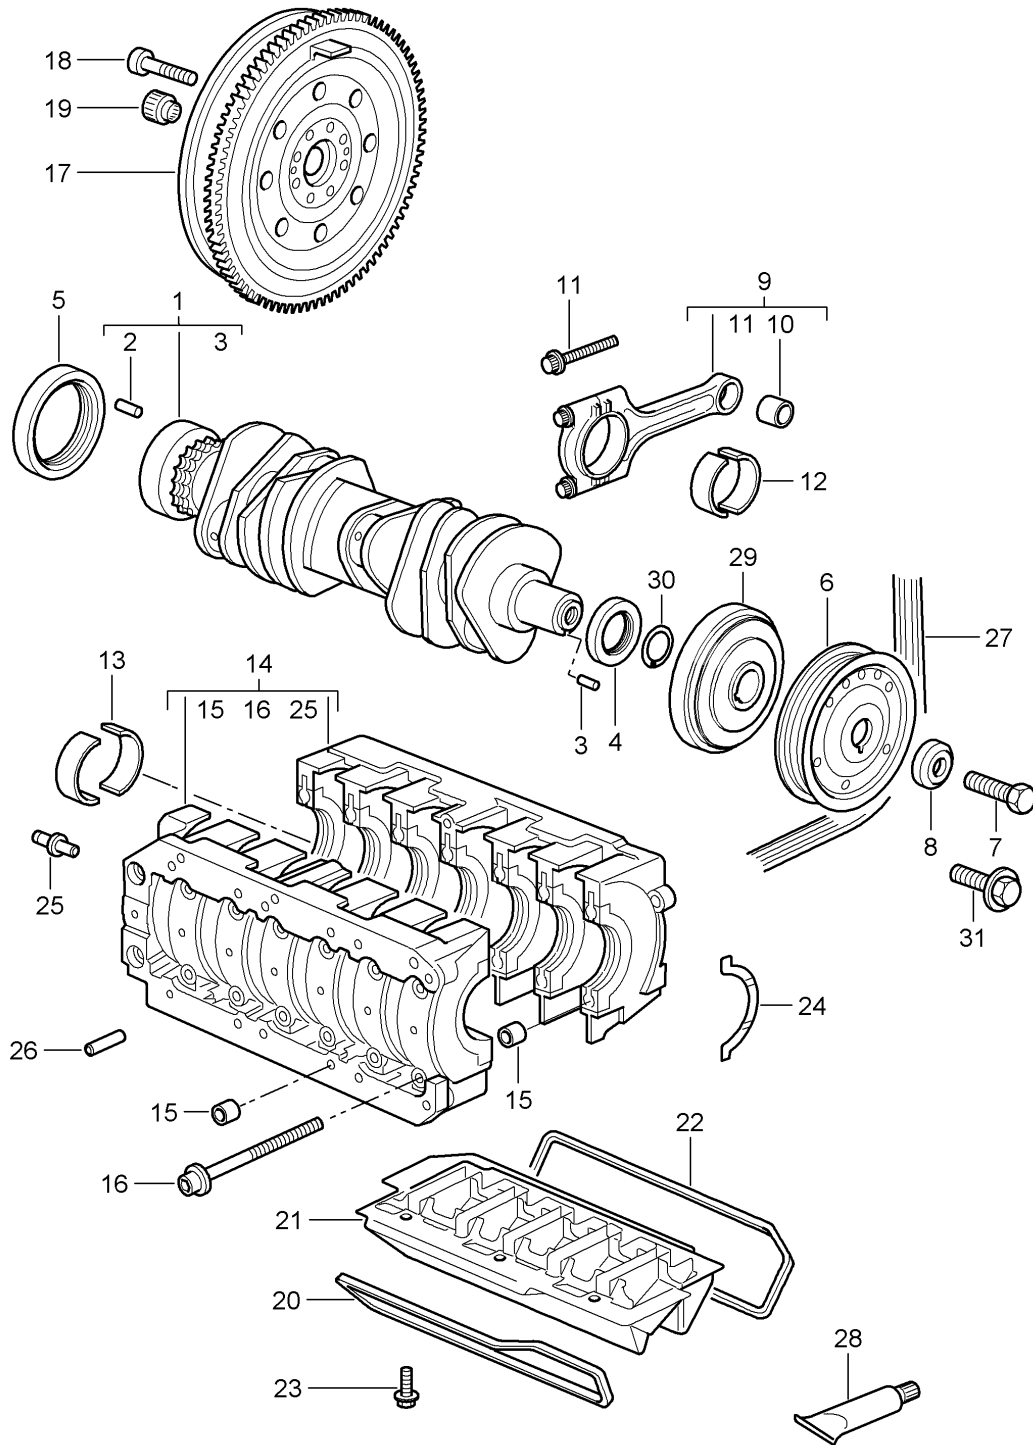

Model: 997 05

Model life 2005>>2008

Model: 997 05 Model life 2005>>2008

Pos	Part Number	Description	Remark	Qty	Model
1	996 102 012 04	Crankshaft		1	9701,9605
2	900 095 031 01	Crankshaft spring pin 6,0 X 16		1	
3	900 302 021 00	Cylinder pin A 4,0 X 10		1	
4	999 113 475 40	Shaft oil seal 40 X 62 X 10		1	
5	999 113 490 41	Shaft oil seal 85 X 105 X 11		1	
5	997 101 212 00	No longer use the part here Shaft oil seal 85 x 105 x 11		1	
6	996 102 115 63	pulley		1	9605
7	900 082 085 09	Hexagon bolt M 16 X 1,5 X 60		1	
8	996 102 315 51	pressure washer		1	9605
9	996 103 985 02	Connecting rod Connecting rods comprising: 6		1	
10	996 103 111 51	Connecting rods bush - connecting rod		6	
11	997 103 115 01	bolt - connecting rod		12	
12	996 103 121 62	connecting rod bearing shell		12	
13	996 101 209 04	crankshaft bearing		14	
14	996 101 007 06	Bearing housing		1	
			also use: 996 101 018 51	6	
(14)	996 101 007 08	Discontinued part Bearing housing		1	
			also use: 996 101 018 51	6	
15	999 095 064 00	dowel sleeve 12 M 6 X 13		3	
16	996 101 115 59	Screw M 9 X 127		14	
17	997 114 012 00	Dual-mass flywheel M >> 688 01785		1	9701
17	997 114 012 01	Dual-mass flywheel M 688 01786 >>		1	9701
(17)	996 114 012 03	Dual-mass flywheel M >> 698 01020		1	9605
(17)	996 114 012 04	Dual-mass flywheel M 698 01021 >>		1	9605
18	999 073 092 09	Socket head bolt M 10 X 1 X 50		8	
18	999 073 092 01	Discontinued part Socket head bolt M 10 X 1 X 50		8	
18	999 073 092 02	Discontinued part Socket head bolt M 10 X 1 X 50		8	
19	999 052 210 00	grooved ball bearing 15 X 35 X 11		1	
20	996 101 241 51	Seal		1	
21	996 101 010 00	oil separator		1	
22	996 101 242 51	Seal		1	
23	900 385 050 01	Hexagon head bolt M 6 X 16		6	
24	996 101 132 00	thrust washer		2	
25	996 101 117 54	Cylinder pin		1	
26	996 101 018 51	Spray jet		6	
27	996 102 151 66	Poly-rib belt		1	PR:573
28	000 043 204 17	Extreme-pressure grease		X