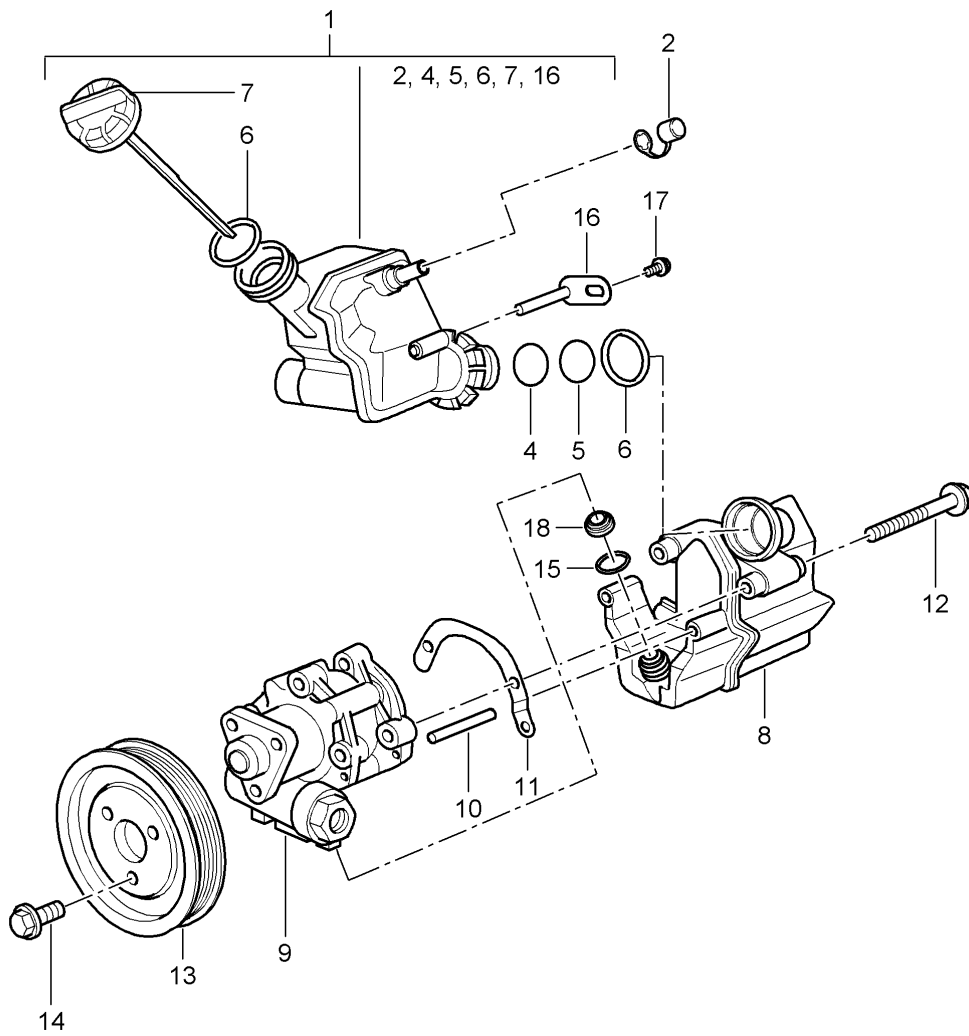

Model: 997 05

Model life 2005>>2008

Model: 997 05

Model life 2005>>2008

Pos	Part Number	Description	Remark	Qty	Model
		Power steering Power-steering pump container			
1	997 314 225 00	expansion chamber		1	
2	997 314 332 00	Rubber flap		1	
4	999 707 362 40	seal ring		1	
5	999 707 363 40	seal ring		1	
6	999 701 154 40	seal ring		2	
7	997 314 223 00	Cover		1	
(8)	997 314 220 00	oil container		1	
9	996 314 050 02	Power-steering pump		1	
10	996 314 320 03	Cylinder pin		2	
11	996 314 431 05	Support		1	
12	900 378 105 09	Hexagon bolt AM 8 X 70		2	
13	996 147 223 60	pulley		1	
14	900 378 123 01	Hexagon bolt M 8 X 12		3	
15	999 707 204 40	seal ring 12.5 X 2N		1	
16	996 314 551 00	Support for container		1	
17	900 378 163 01	Hexagon bolt See technical manual		1	
		Group: 48 34 19 48 98 19			
-	000 043 203 33	Pentosin 1000 ML		X	
18	996 314 427 00	Guide		1