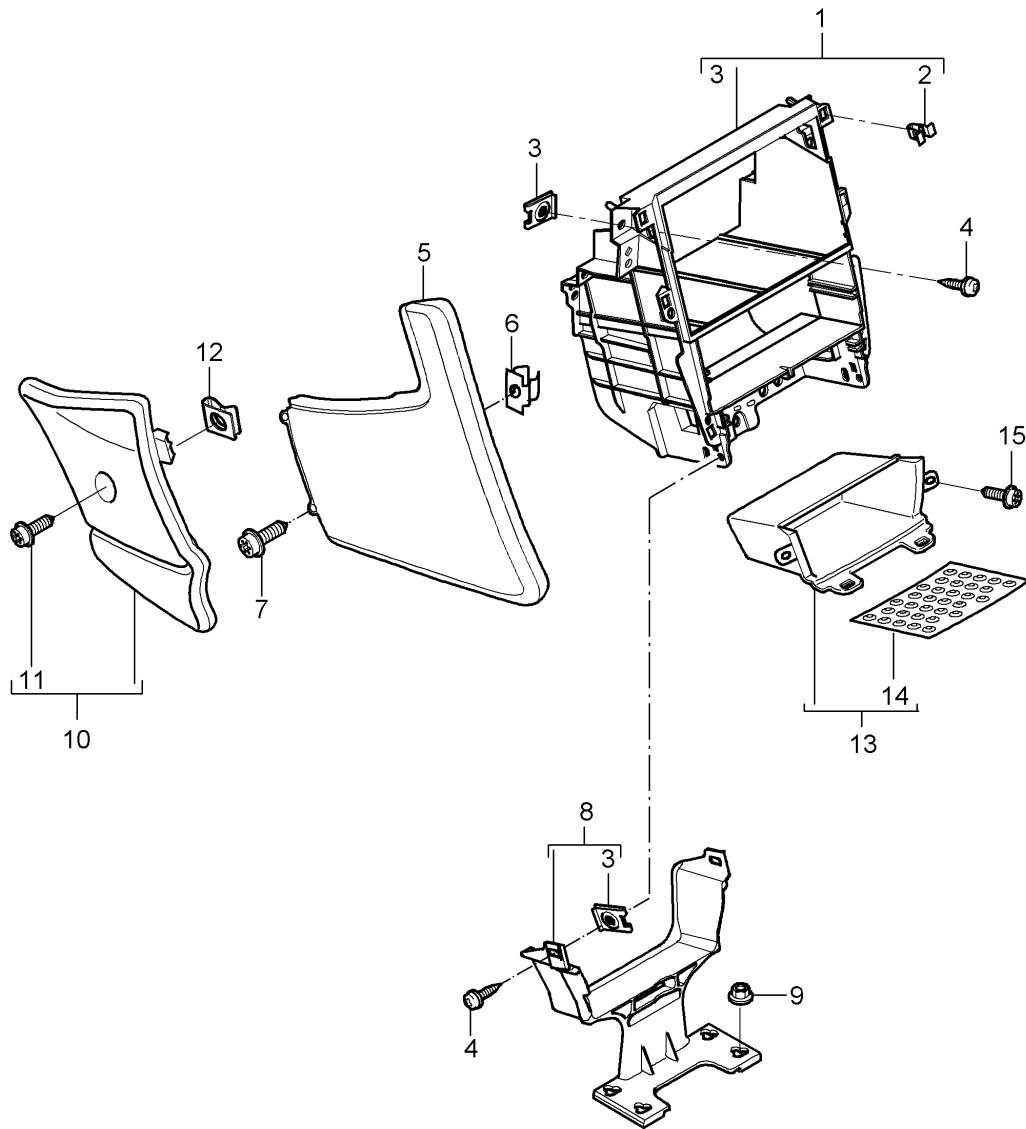

Model: 997 05

Model life 2005>>2008

Pos	Part Number	Description	Remark	Qty	Model
13	997 537 731 00	M 5 X 18 Seal Cable plug Mirror base D >> - MJ 2006		1	
13	997 537 733 00	Seal Cable plug Mirror base D - MJ 2007>>		1	

Model: 997 05

Model life 2005>>2008